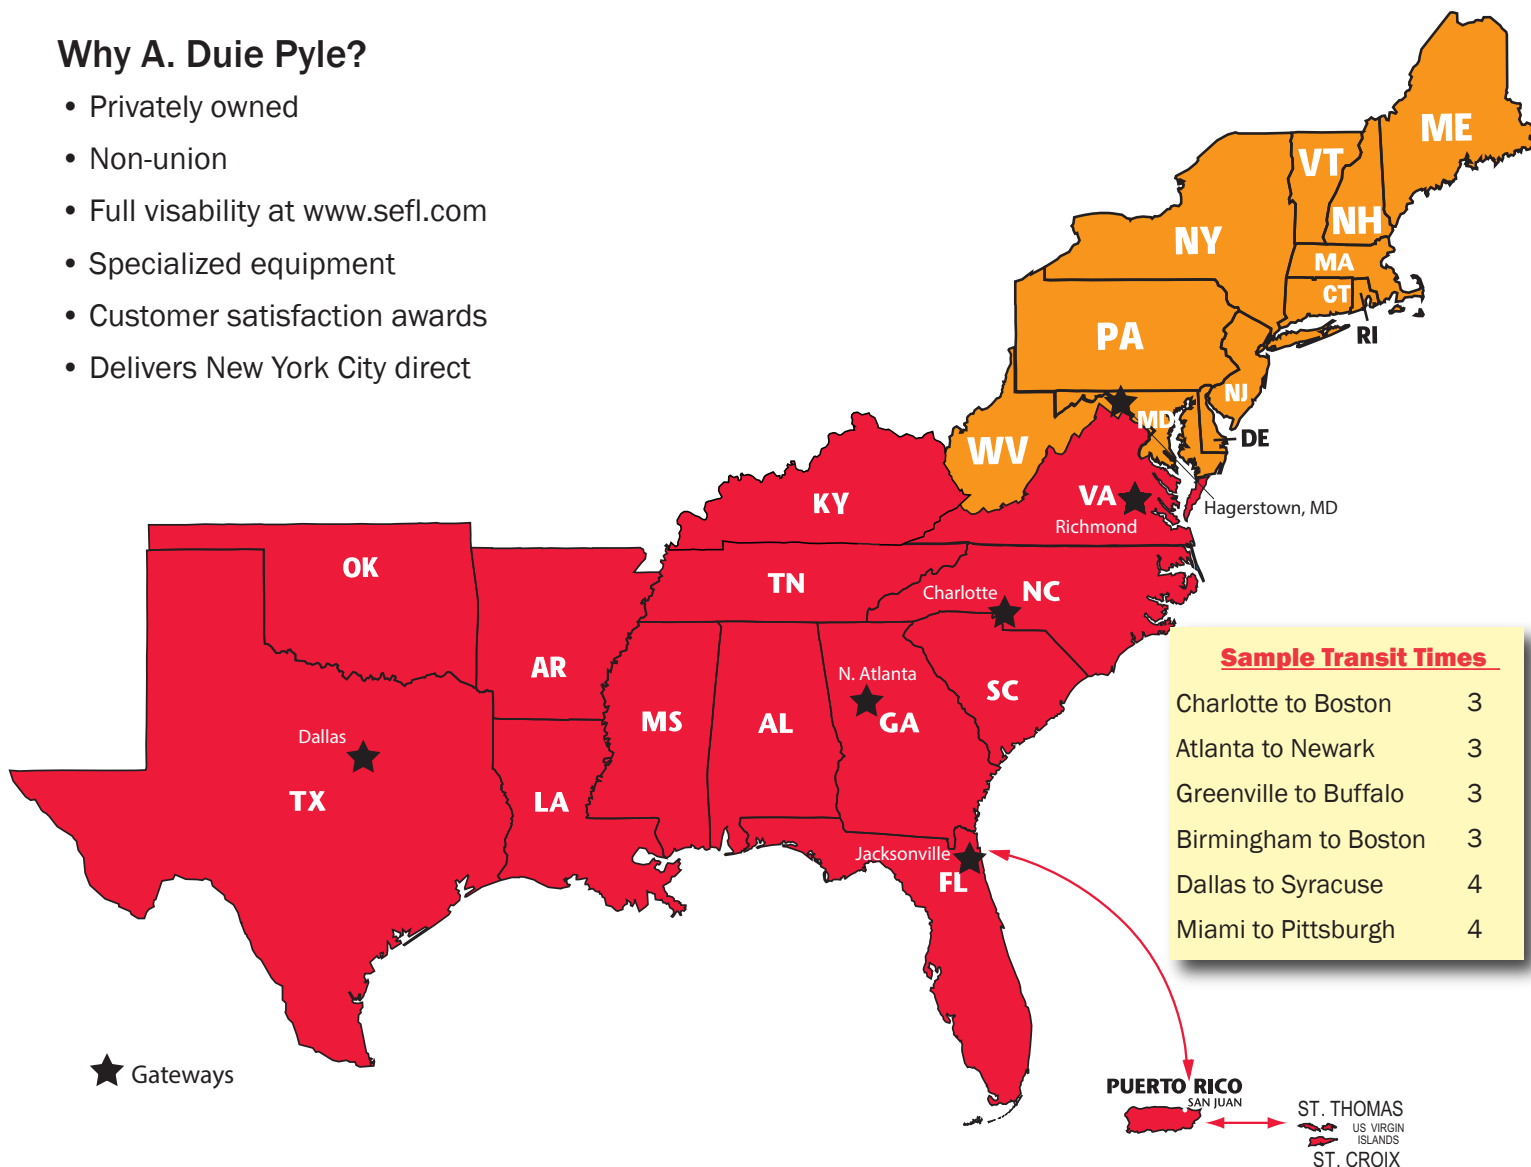

Why A. Duie Pyle?

- Privately owned
- Non-union
- Full visibility at www.sefl.com
- Specialized equipment
- Customer satisfaction awards
- Delivers New York City direct