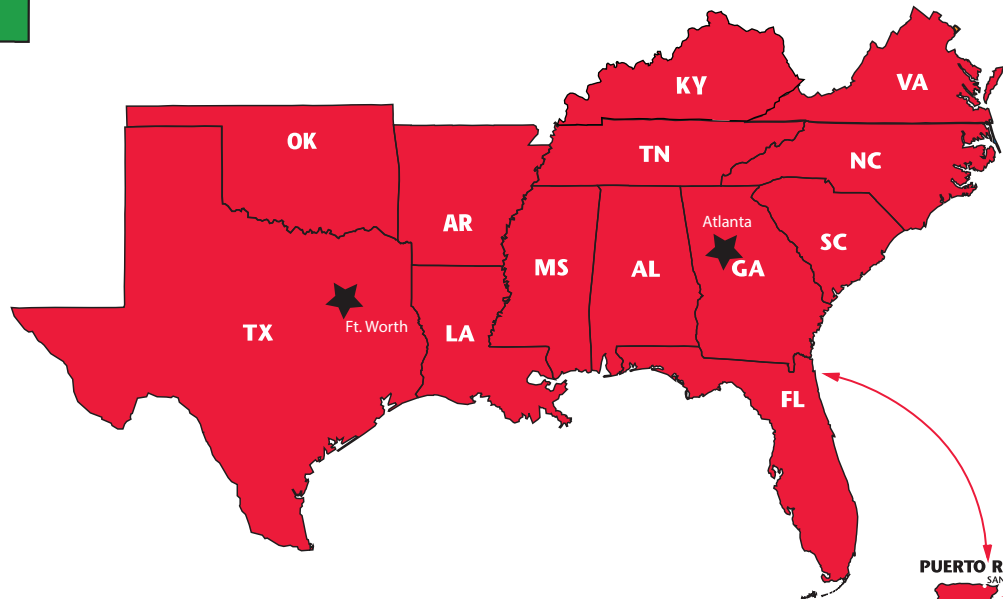

# WEST COAST

The partnership between Southeastern Freight Lines and Oak Harbor Freight Lines offers you a unique combination of consistent LTL service between the West Coast and the Southeast.

## Oak Harbor FREIGHT LINES

### Why Oak Harbor Freight?

**"Bringing Peace of Mind Since 1916"**

- Privately owned
- Non-union
- Full visibility at [www.sefl.com](http://www.sefl.com)
- Serves more points direct along the west coast than any other carrier
- Daily dedicated linehaul schedules by sleeper teams
- Customer Satisfaction Awards

#### Sample Transit Times

Dallas to Sacramento	4
Memphis to Los Angeles	5
Charlotte to Los Angeles	5
Atlanta to Seattle	6
Miami to Portland	7

★ Gateways

SOUTHEASTERN FREIGHT LINES

[www.sefl.com](http://www.sefl.com)