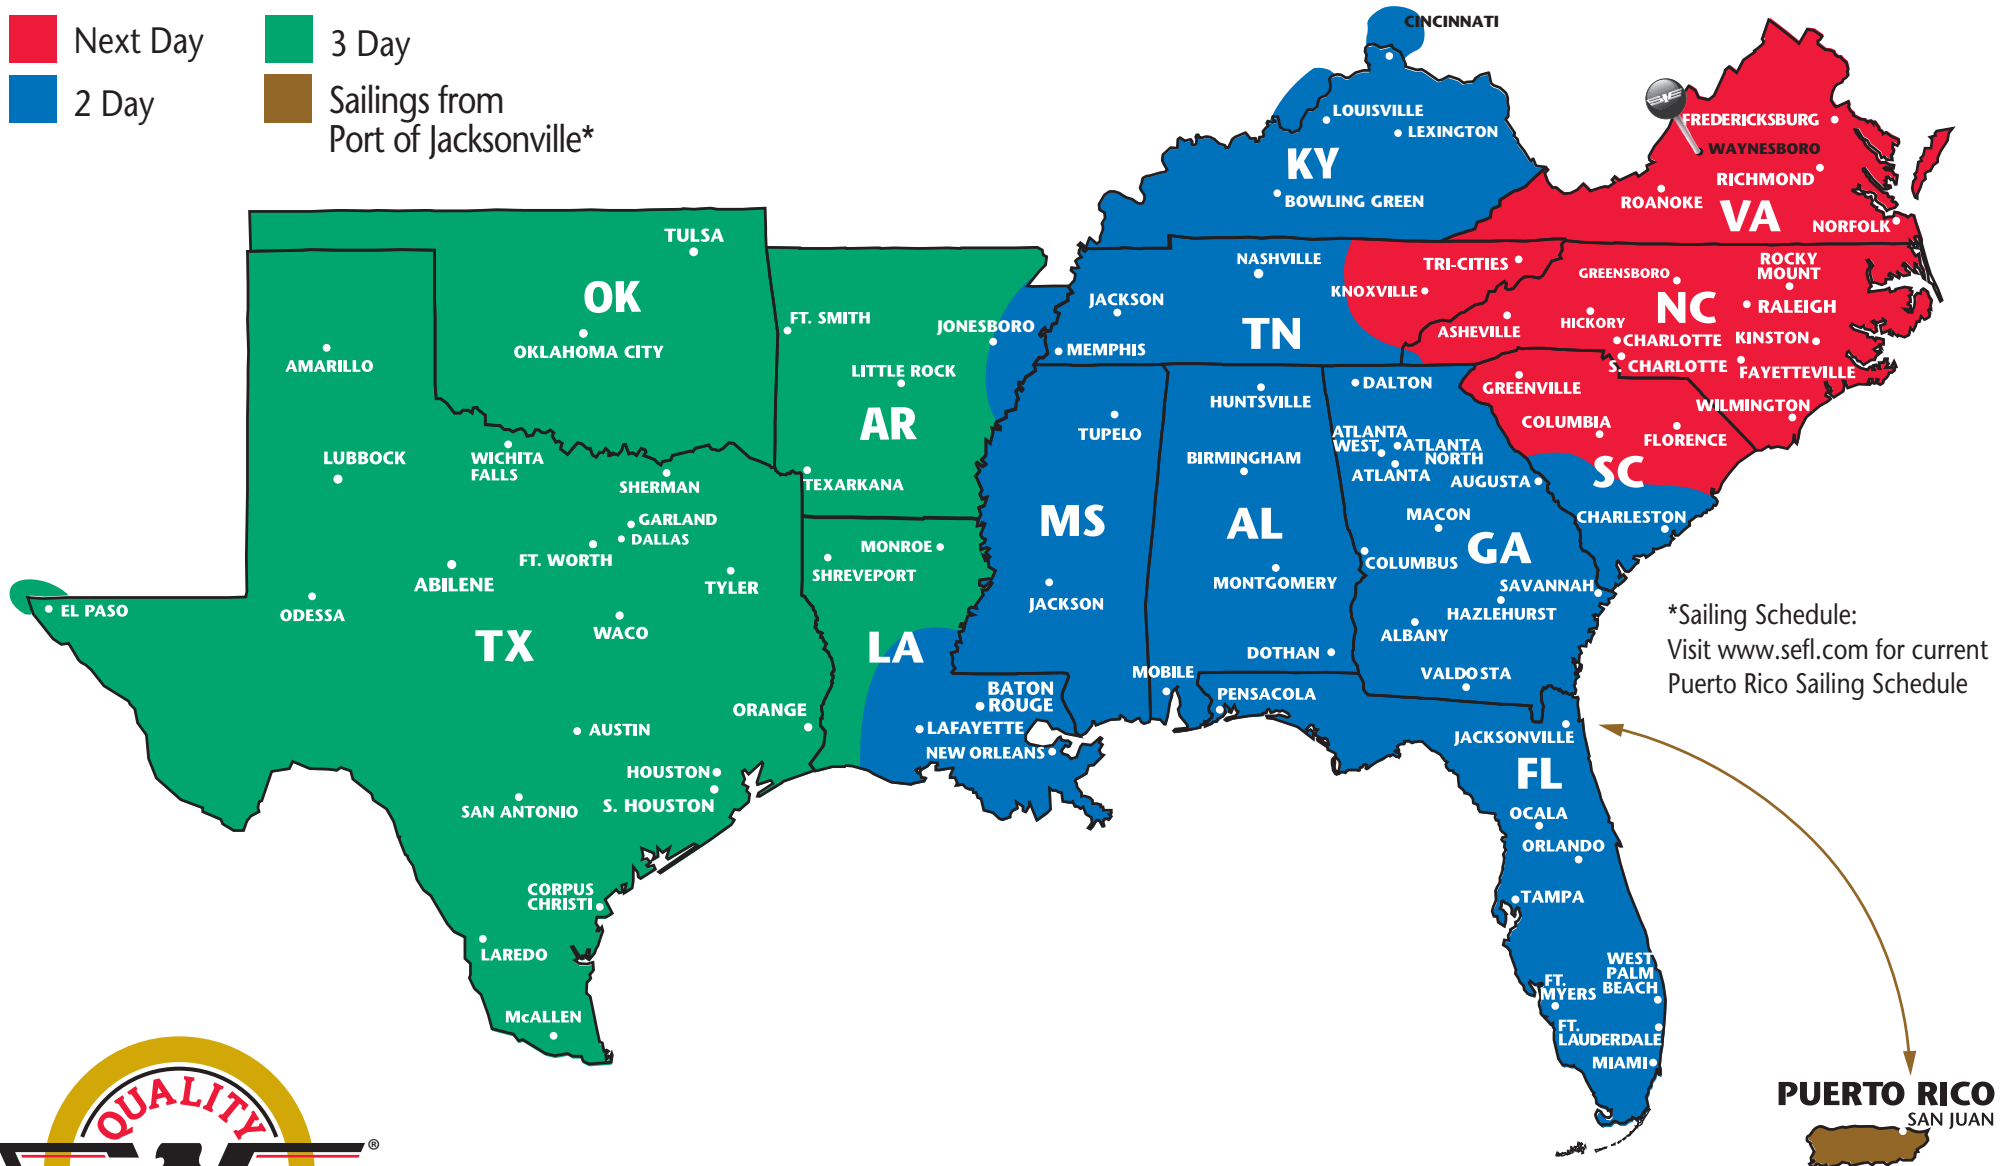

SOUTHEASTERN FREIGHT LINES TRANSIT TIMES

WAYNESBORO, VIRGINIA

Next Day
2 Day

3 Day
Sailings from
Port of Jacksonville*

SOUTHEASTERN FREIGHT LINES

5326 Crowe Drive ■ Mt. Crawford, VA 22841 ■ 540-438-7622 ■ 877-463-7335 ■ 540-438-7627 FAX

FOR GUARANTEED SERVICES 866-733-5733 ■ www.sefl.com

Some outlying zips may require additional day(s) transit. Refer to www.sefl.com for exact transit times.

1900139
03/2020