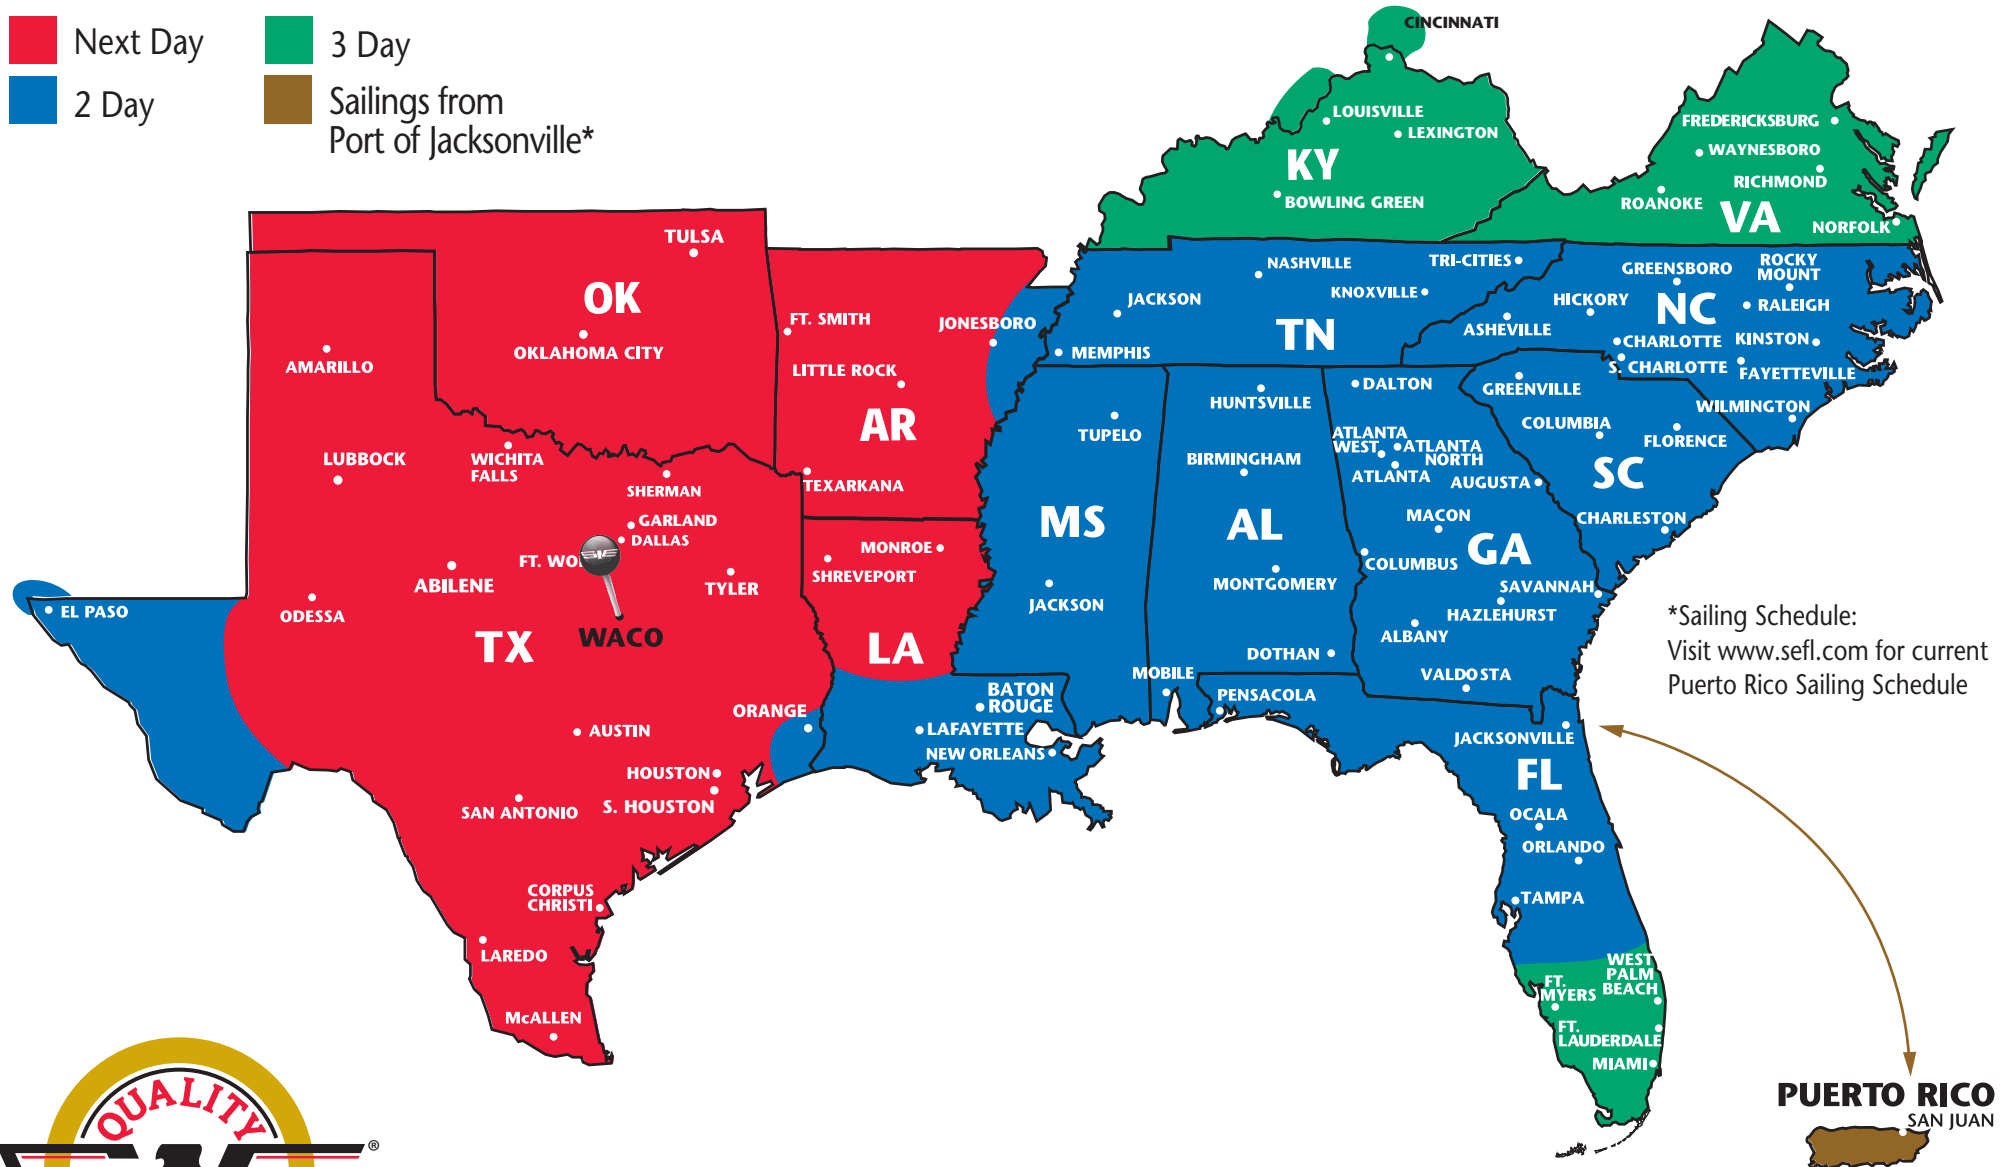

SOUTHEASTERN FREIGHT LINES TRANSIT TIMES

WACO, TEXAS

■ Next Day
■ 2 Day

■ 3 Day
■ Sailings from Port of Jacksonville*

*Sailing Schedule:
Visit www.sefl.com for current Puerto Rico Sailing Schedule

SOUTHEASTERN FREIGHT LINES