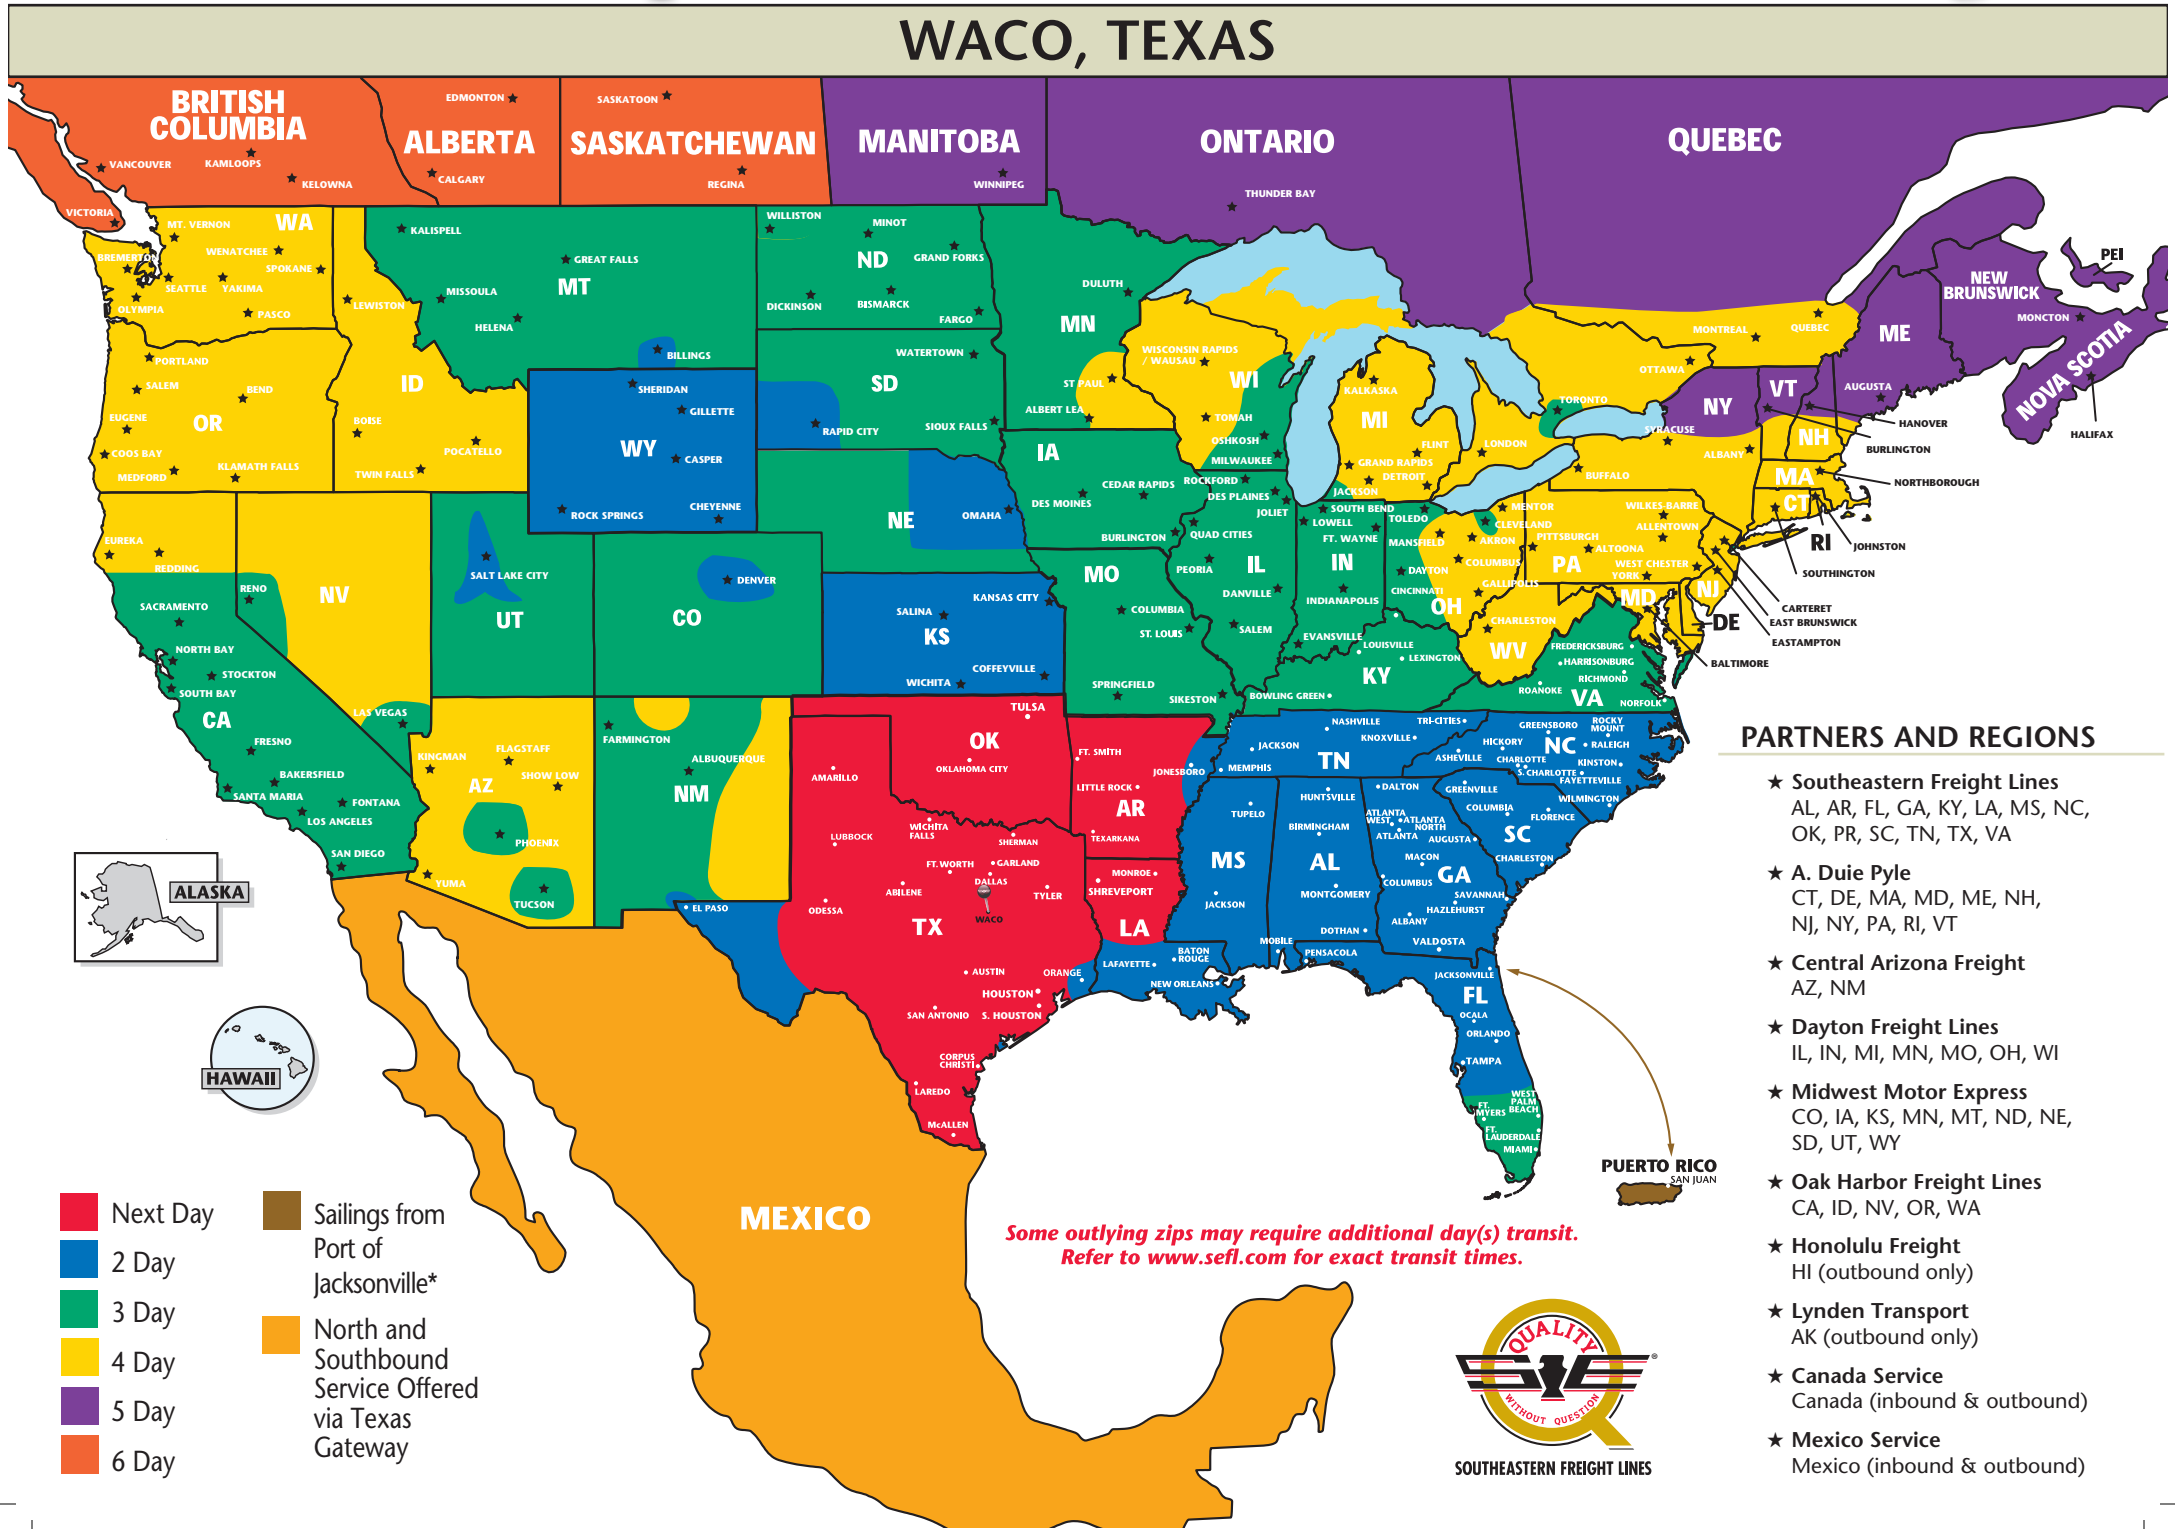

The Most Dependable North American Coverage

WACO, TEXAS

PARTNERS AND REGIONS

- ★ **Southeastern Freight Lines**
AL, AR, FL, GA, KY, LA, MS, NC, OK, PR, SC, TN, TX, VA
- ★ **A. Duie Pyle**
CT, DE, MA, MD, ME, NH, NJ, NY, PA, RI, VT
- ★ **Central Arizona Freight**
AZ, NM
- ★ **Dayton Freight Lines**
IL, IN, MI, MN, MO, OH, WI
- ★ **Midwest Motor Express**
CO, IA, KS, MN, MT, ND, NE, SD, UT, WY
- ★ **Oak Harbor Freight Lines**
CA, ID, NV, OR, WA
- ★ **Honolulu Freight**
HI (outbound only)
- ★ **Lynden Transport**
AK (outbound only)
- ★ **Canada Service**
Canada (inbound & outbound)
- ★ **Mexico Service**
Mexico (inbound & outbound)

SOUTHEASTERN FREIGHT LINES TRANSIT TIMES

WACO, TEXAS

- Next Day
- 3 Day
- 2 Day
- Sailings from Port of Jacksonville*

*Sailing Schedule:
Visit www.sefl.com for current
Puerto Rico Sailing Schedule

SOUTHEASTERN FREIGHT LINES

1298 Sun Valley Drive ■ Robinson, TX 76706 ■ 254-662-9051 ■ 866-608-7335 ■ 254-662-0213 FAX
FOR GUARANTEED SERVICES 866-733-5733 ■ www.sefl.com

Some outlying zips may require additional day(s) transit. Refer to www.sefl.com for exact transit times.