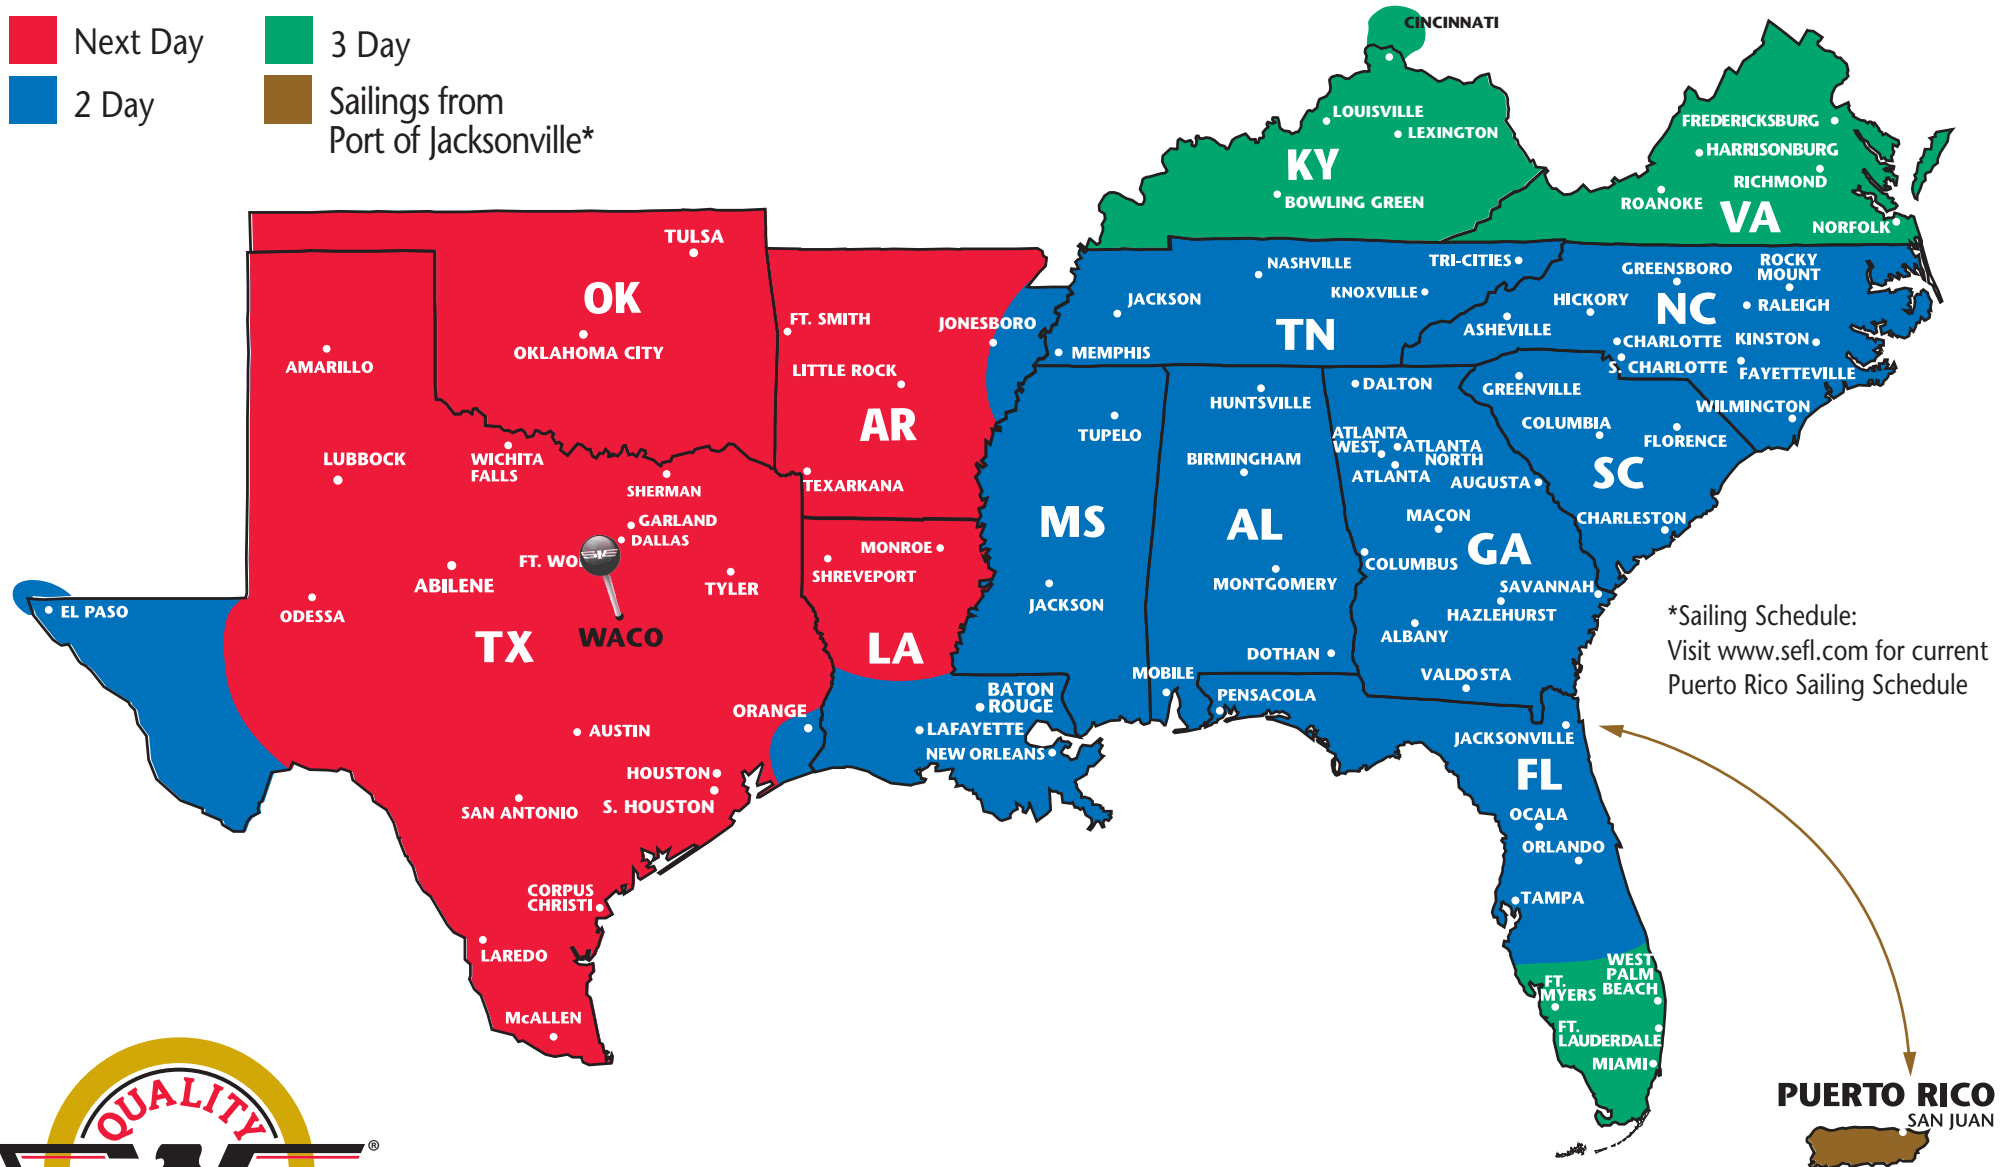

The Most Dependable North American Coverage

WACO, TEXAS

PARTNERS AND REGIONS

- ★ **Southeastern Freight Lines**
AL, AR, FL, GA, KY, LA, MS, NC, OK, PR, SC, TN, TX, VA
- ★ **A. Duie Pyle**
CT, DE, MA, MD, ME, NH, NJ, NY, PA, RI, VT
- ★ **Central Arizona Freight**
AZ, NM
- ★ **Dayton Freight Lines**
IL, IN, MI, MN, MO, OH, WI
- ★ **Midwest Motor Express**
CO, IA, KS, MN, MT, ND, NE, SD, UT, WY
- ★ **Oak Harbor Freight Lines**
CA, ID, NV, OR, WA
- ★ **Honolulu Freight**
HI (outbound only)
- ★ **Lynden Transport**
AK (outbound only)
- ★ **Canada Service**
Canada (inbound & outbound)
- ★ **Mexico Service**
Mexico (inbound & outbound)

SOUTHEASTERN FREIGHT LINES TRANSIT TIMES

WACO, TEXAS

- Next Day
- 3 Day
- 2 Day
- Sailings from Port of Jacksonville*

*Sailing Schedule:
Visit www.sefl.com for current
Puerto Rico Sailing Schedule

SOUTHEASTERN FREIGHT LINES