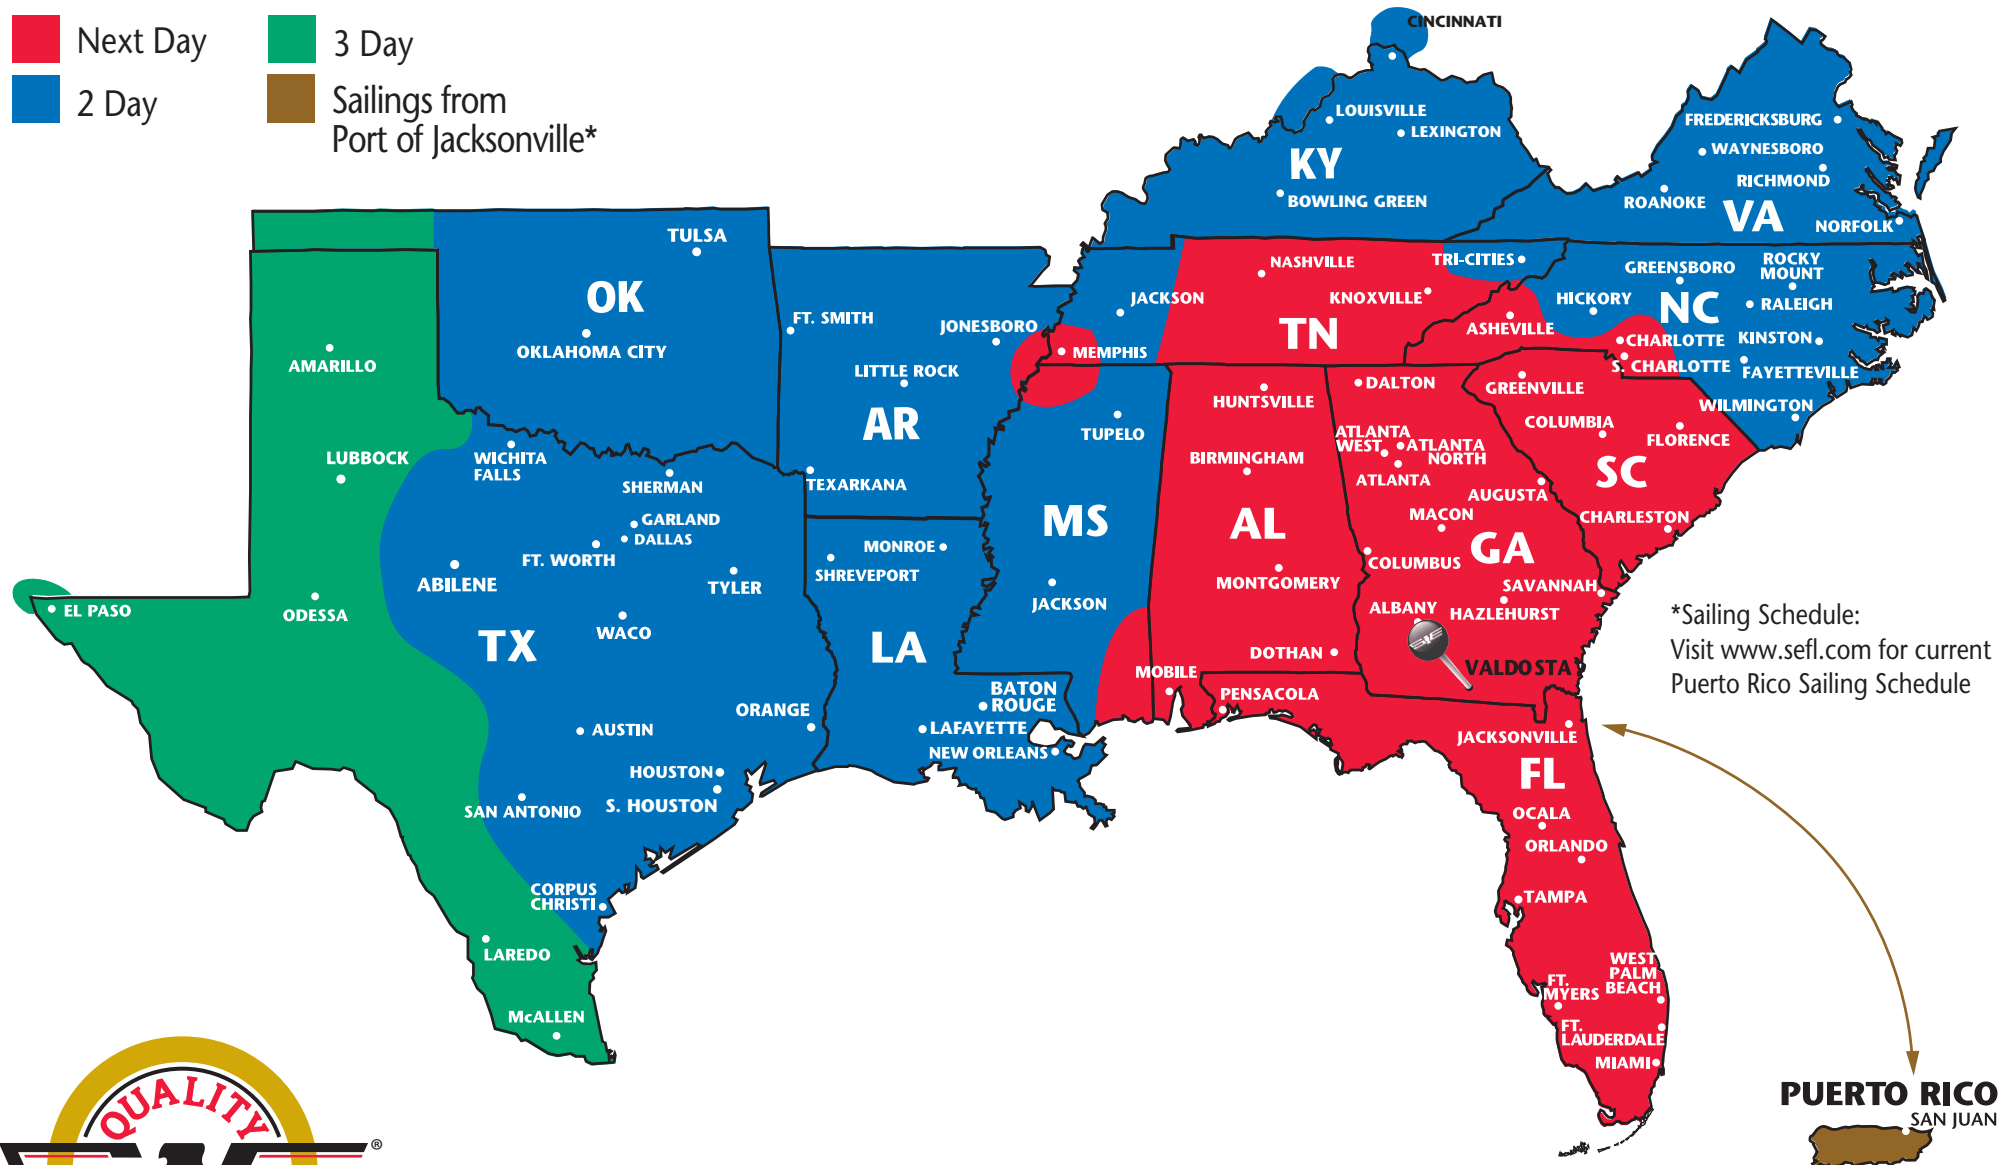

# SOUTHEASTERN FREIGHT LINES TRANSIT TIMES

## VALDOSTA, GEORGIA

- Next Day
- 3 Day
- 2 Day
- Sailings from Port of Jacksonville\*

\*Sailing Schedule:  
Visit [www.sefl.com](http://www.sefl.com) for current  
Puerto Rico Sailing Schedule

**SOUTHEASTERN FREIGHT LINES**