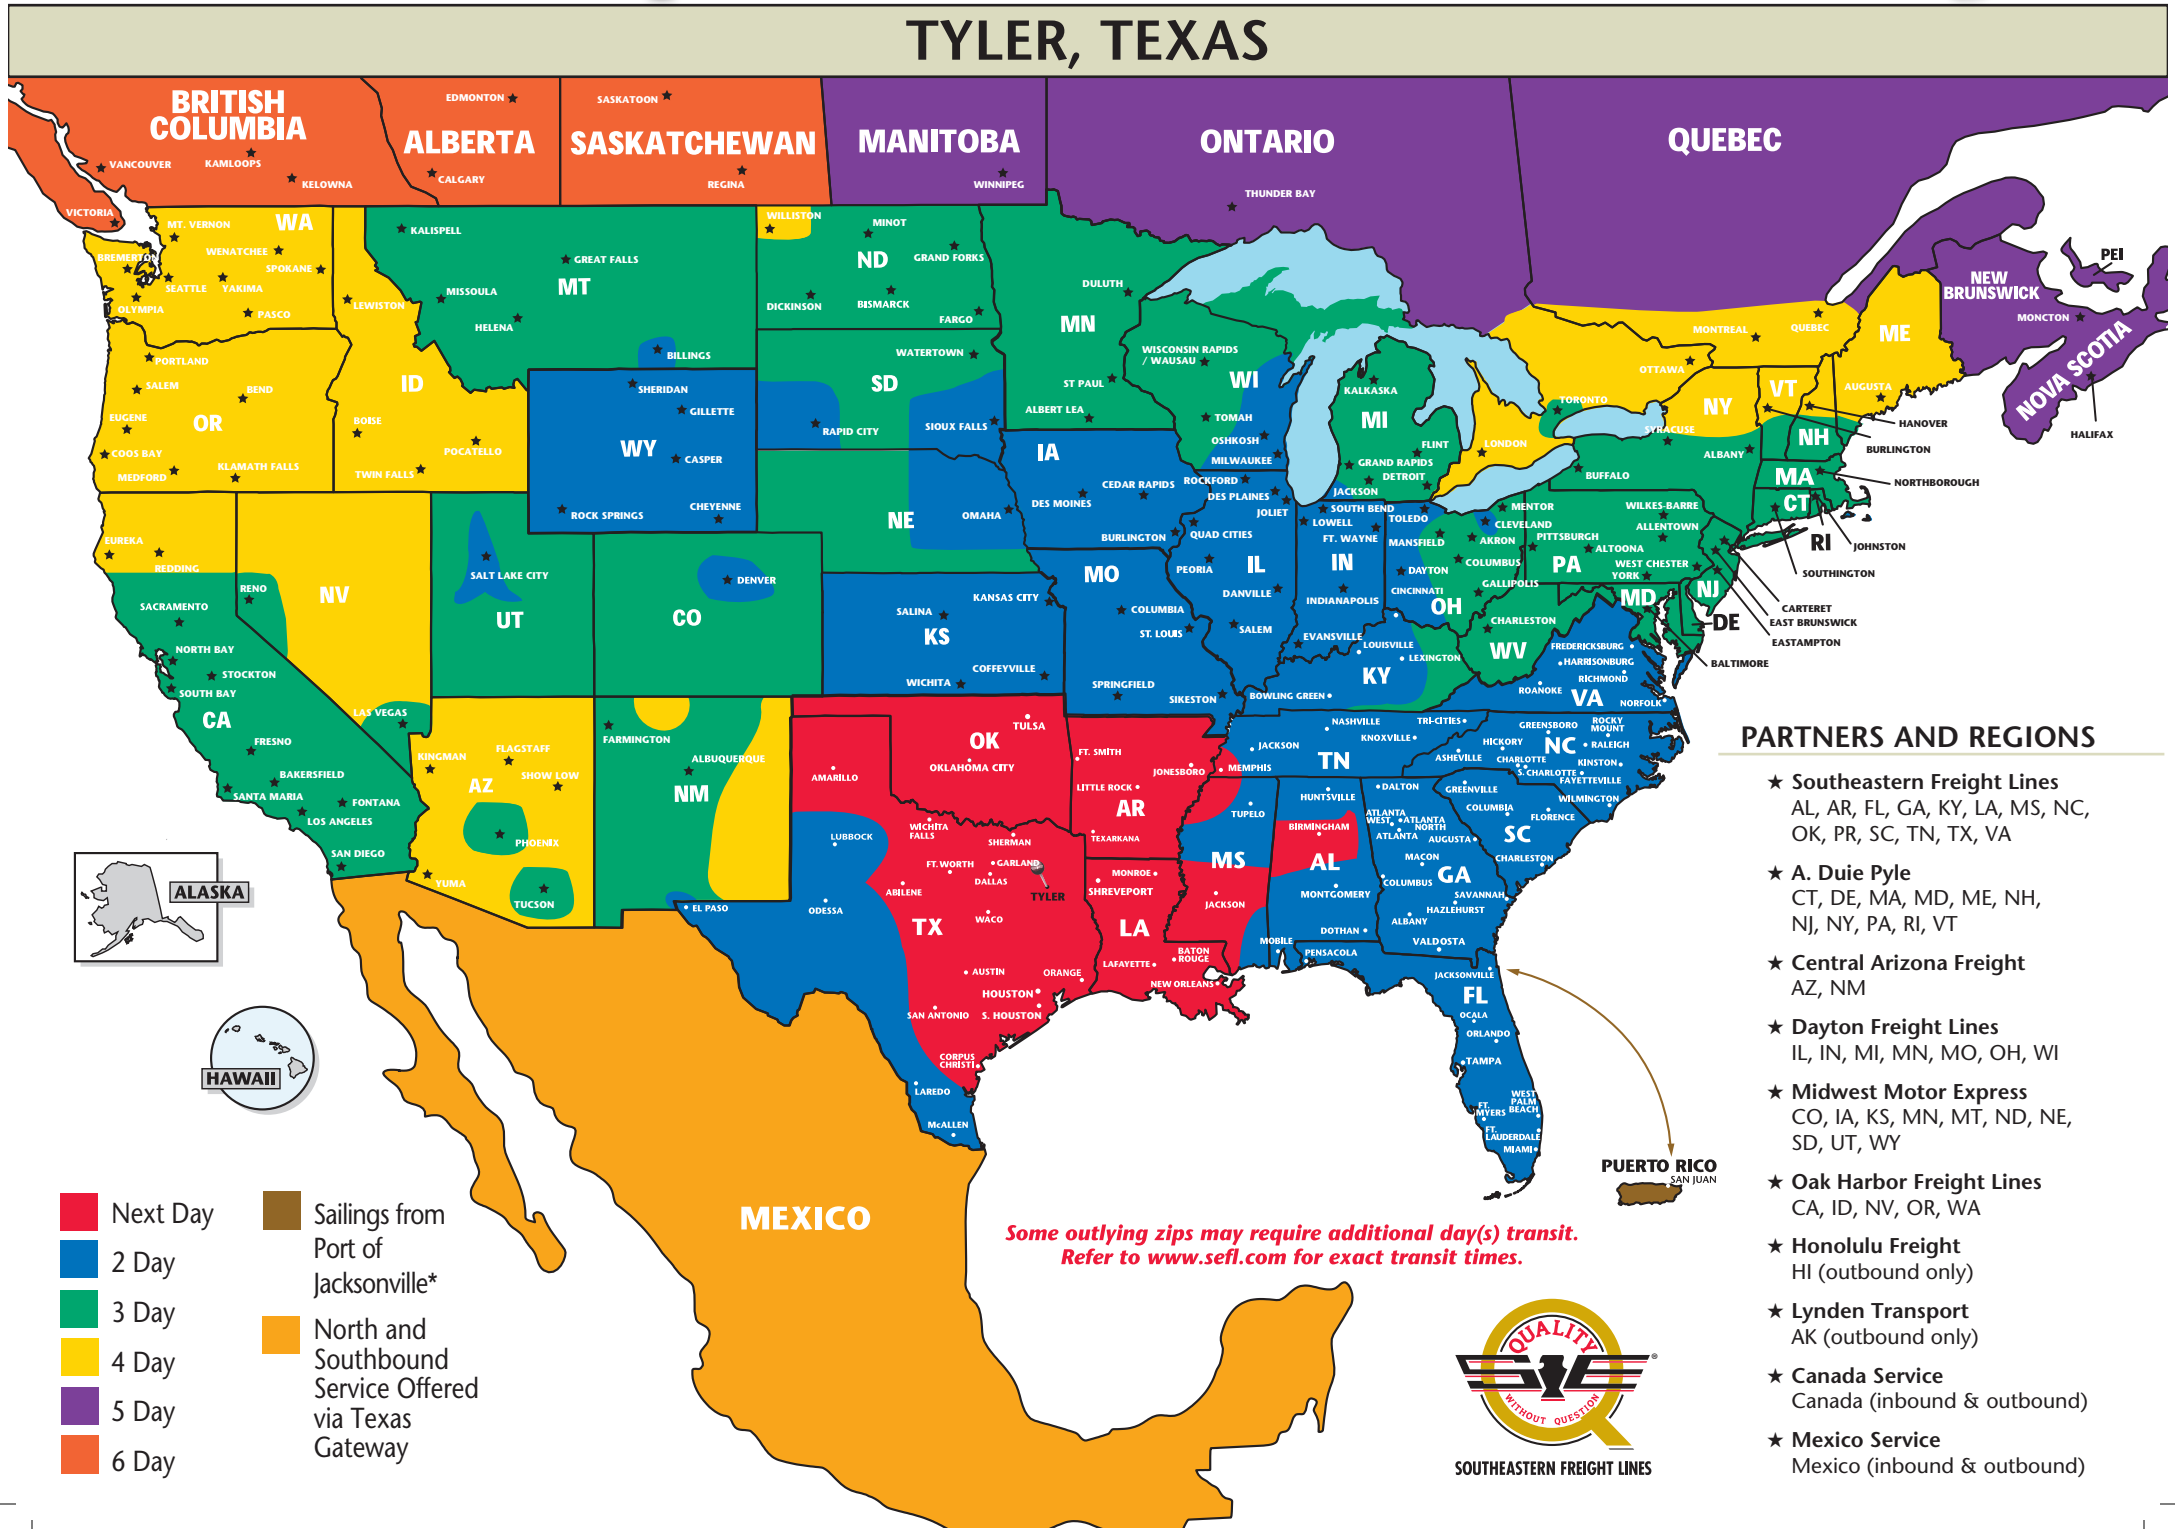

The Most Dependable North American Coverage

TYLER, TEXAS

PARTNERS AND REGIONS

- ★ **Southeastern Freight Lines**
AL, AR, FL, GA, KY, LA, MS, NC, OK, PR, SC, TN, TX, VA
- ★ **A. Duie Pyle**
CT, DE, MA, MD, ME, NH, NJ, NY, PA, RI, VT
- ★ **Central Arizona Freight**
AZ, NM
- ★ **Dayton Freight Lines**
IL, IN, MI, MN, MO, OH, WI
- ★ **Midwest Motor Express**
CO, IA, KS, MN, MT, ND, NE, SD, UT, WY
- ★ **Oak Harbor Freight Lines**
CA, ID, NV, OR, WA
- ★ **Honolulu Freight**
HI (outbound only)
- ★ **Lynden Transport**
AK (outbound only)
- ★ **Canada Service**
Canada (inbound & outbound)
- ★ **Mexico Service**
Mexico (inbound & outbound)

Some outlying zips may require additional day(s) transit. Refer to www.sefl.com for exact transit times.

SOUTHEASTERN FREIGHT LINES TRANSIT TIMES

TYLER, TEXAS

- Next Day
- 3 Day
- 2 Day
- Sailings from Port of Jacksonville*

*Sailing Schedule:
Visit www.sefl.com for current
Puerto Rico Sailing Schedule

SOUTHEASTERN FREIGHT LINES

202 County Road 330 ■ Tyler, TX 75708 ■ 903-526-0621 ■ 866-430-7335 ■ 903-526-0676 FAX
FOR GUARANTEED SERVICES 866-733-5733 ■ www.sefl.com

Some outlying zips may require additional day(s) transit. Refer to www.sefl.com for exact transit times.

1900137
11/16