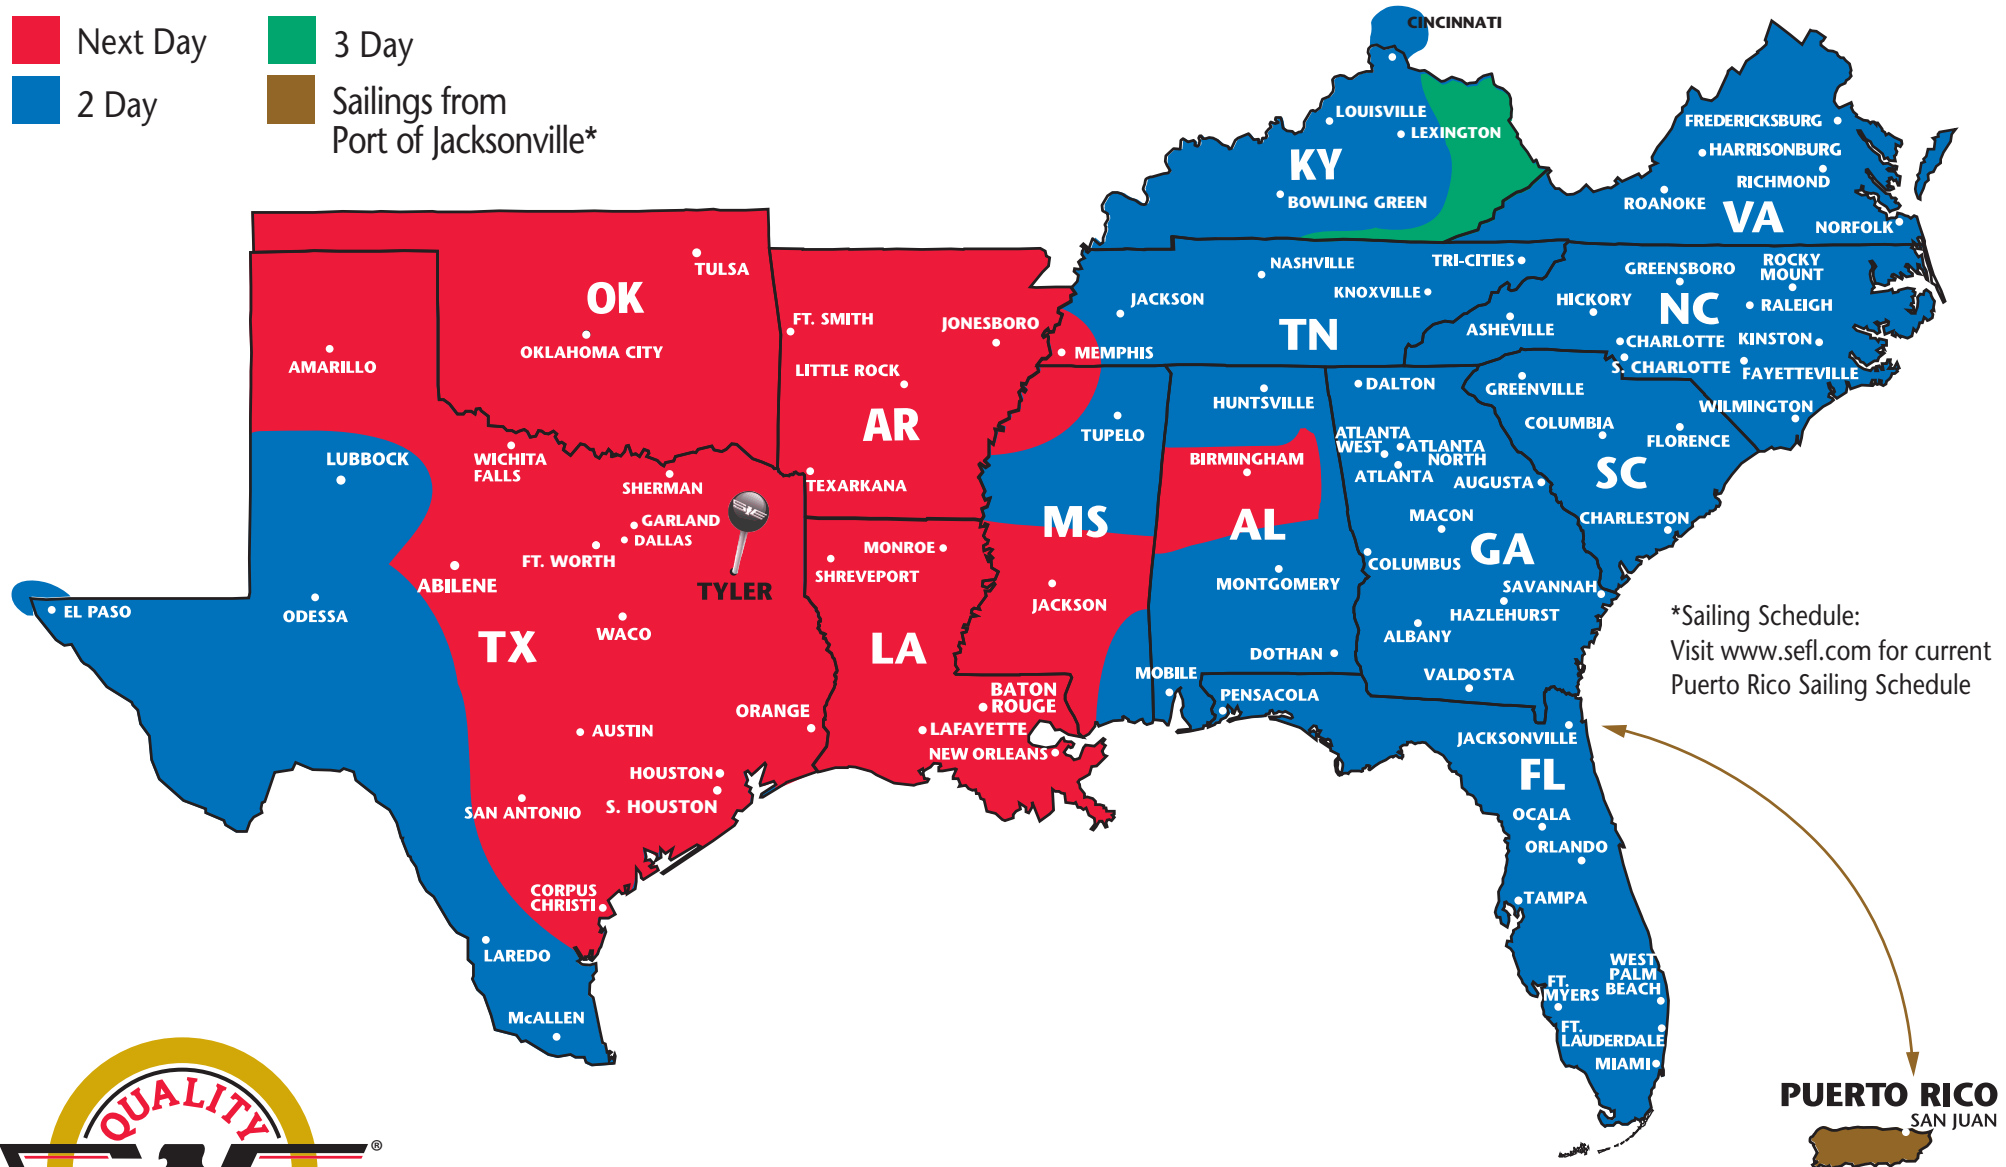

The Most Dependable North American Coverage

TYLER, TEXAS

PARTNERS AND REGIONS

- ★ **Southeastern Freight Lines**
AL, AR, FL, GA, KY, LA, MS, NC, OK, PR, SC, TN, TX, VA
- ★ **A. Duie Pyle**
CT, DE, MA, MD, ME, NH, NJ, NY, PA, RI, VT
- ★ **Central Arizona Freight**
AZ, NM
- ★ **Dayton Freight Lines**
IL, IN, MI, MN, MO, OH, WI
- ★ **Midwest Motor Express**
CO, IA, KS, MN, MT, ND, NE, SD, UT, WY
- ★ **Oak Harbor Freight Lines**
CA, ID, NV, OR, WA
- ★ **Honolulu Freight**
HI (outbound only)
- ★ **Lynden Transport**
AK (outbound only)
- ★ **Canada Service**
Canada (inbound & outbound)
- ★ **Mexico Service**
Mexico (inbound & outbound)

Some outlying zips may require additional day(s) transit. Refer to www.sefl.com for exact transit times.

SOUTHEASTERN FREIGHT LINES TRANSIT TIMES

TYLER, TEXAS

- Next Day
- 3 Day
- 2 Day
- Sailings from Port of Jacksonville*

*Sailing Schedule:
Visit www.sefl.com for current
Puerto Rico Sailing Schedule

SOUTHEASTERN FREIGHT LINES

202 County Road 330 ■ Tyler, TX 75708 ■ 903-526-0621 ■ 866-430-7335 ■ 903-526-0676 FAX
FOR GUARANTEED SERVICES 866-733-5733 ■ www.sefl.com

Some outlying zips may require additional day(s) transit. Refer to www.sefl.com for exact transit times.

1900137
11/16