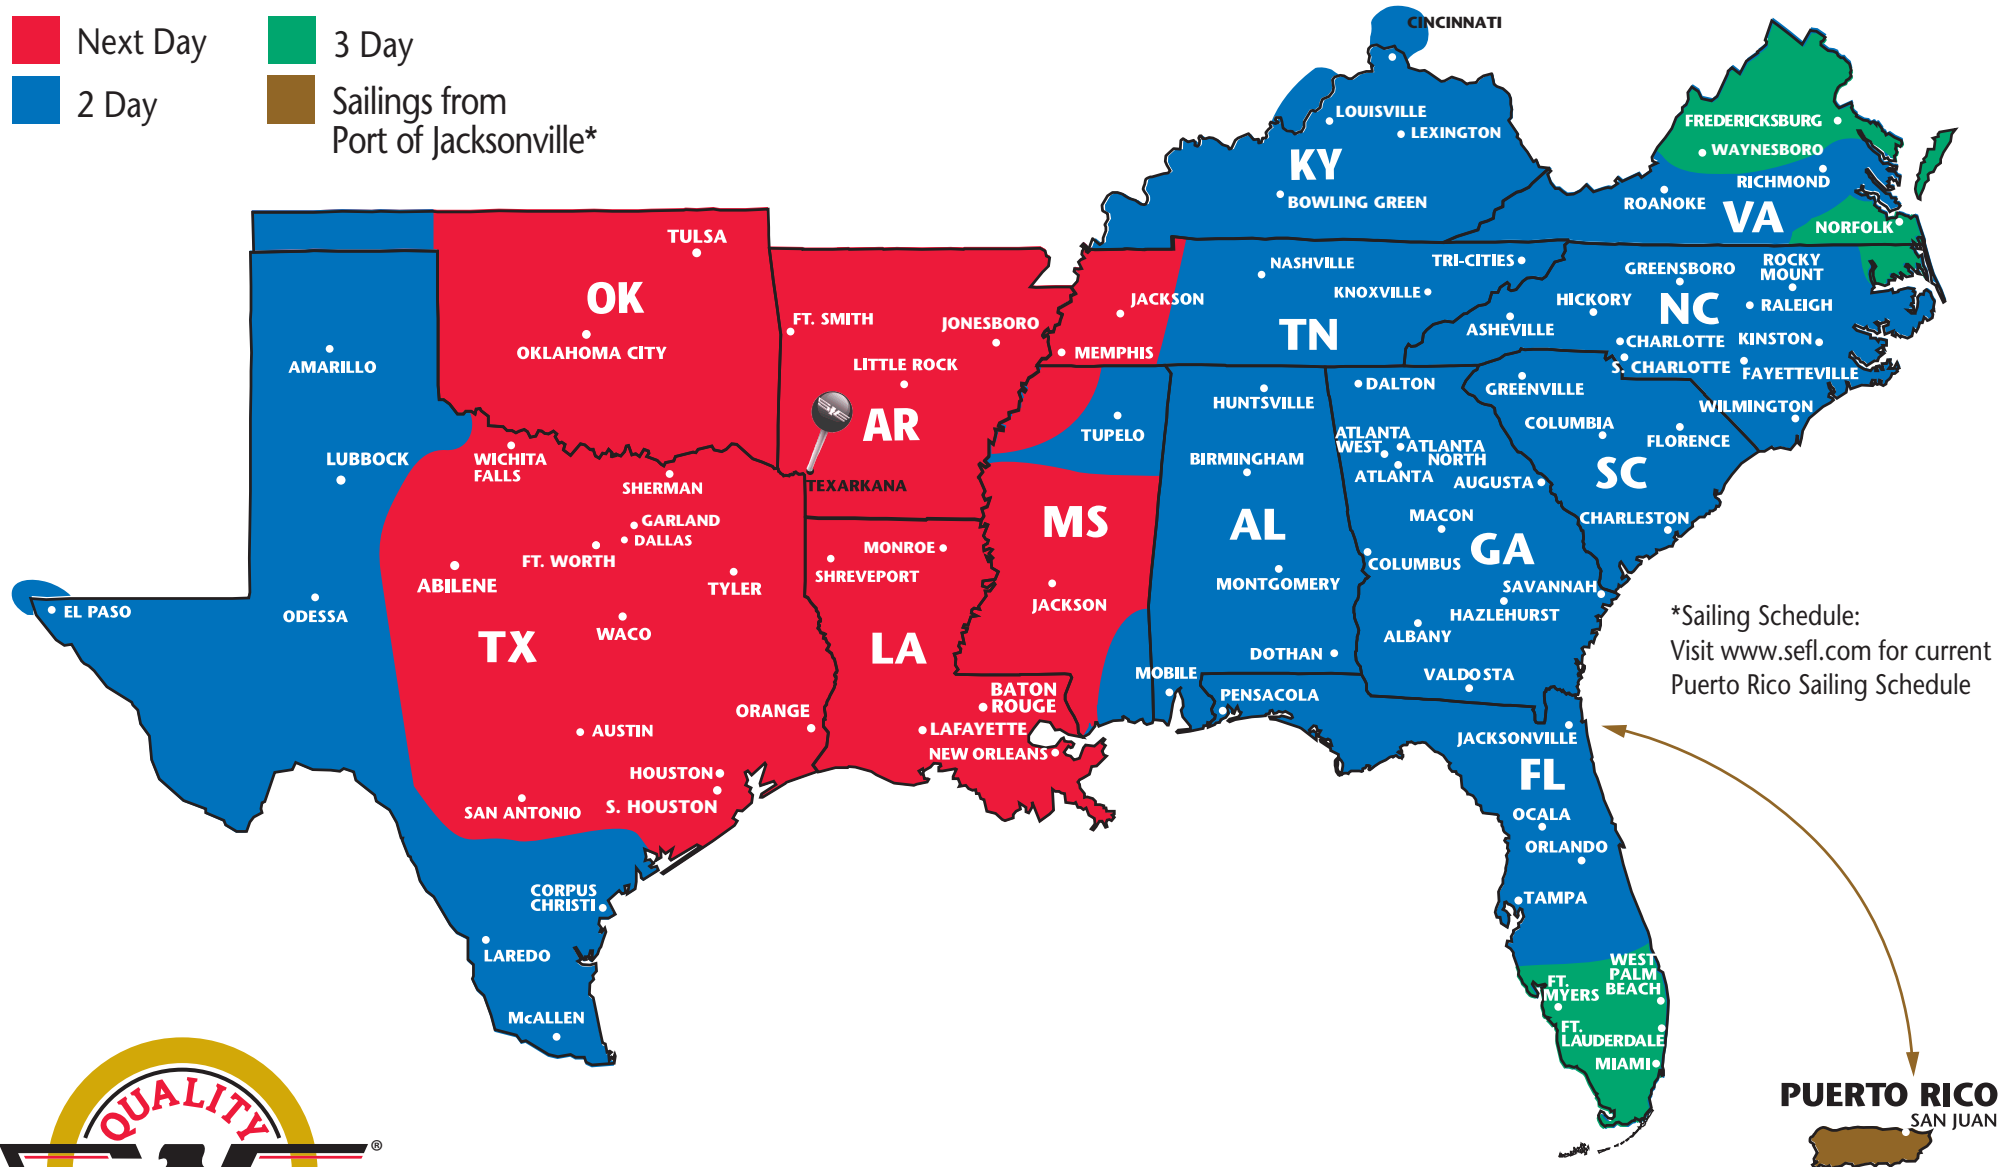

SOUTHEASTERN FREIGHT LINES TRANSIT TIMES

TEXARKANA, ARKANSAS

- Next Day
- 3 Day
- 2 Day
- Sailings from Port of Jacksonville*

*Sailing Schedule:
Visit www.sefl.com for current
Puerto Rico Sailing Schedule

SOUTHEASTERN FREIGHT LINES

4100 East 19th Street ■ Texarkana, AR 71854 ■ 870-773-3773 ■ 877-919-7335 ■ 870-773-3770 FAX
FOR GUARANTEED SERVICES 866-733-5733 ■ www.sefl.com

Some outlying zips may require additional day(s) transit. Refer to www.sefl.com for exact transit times.