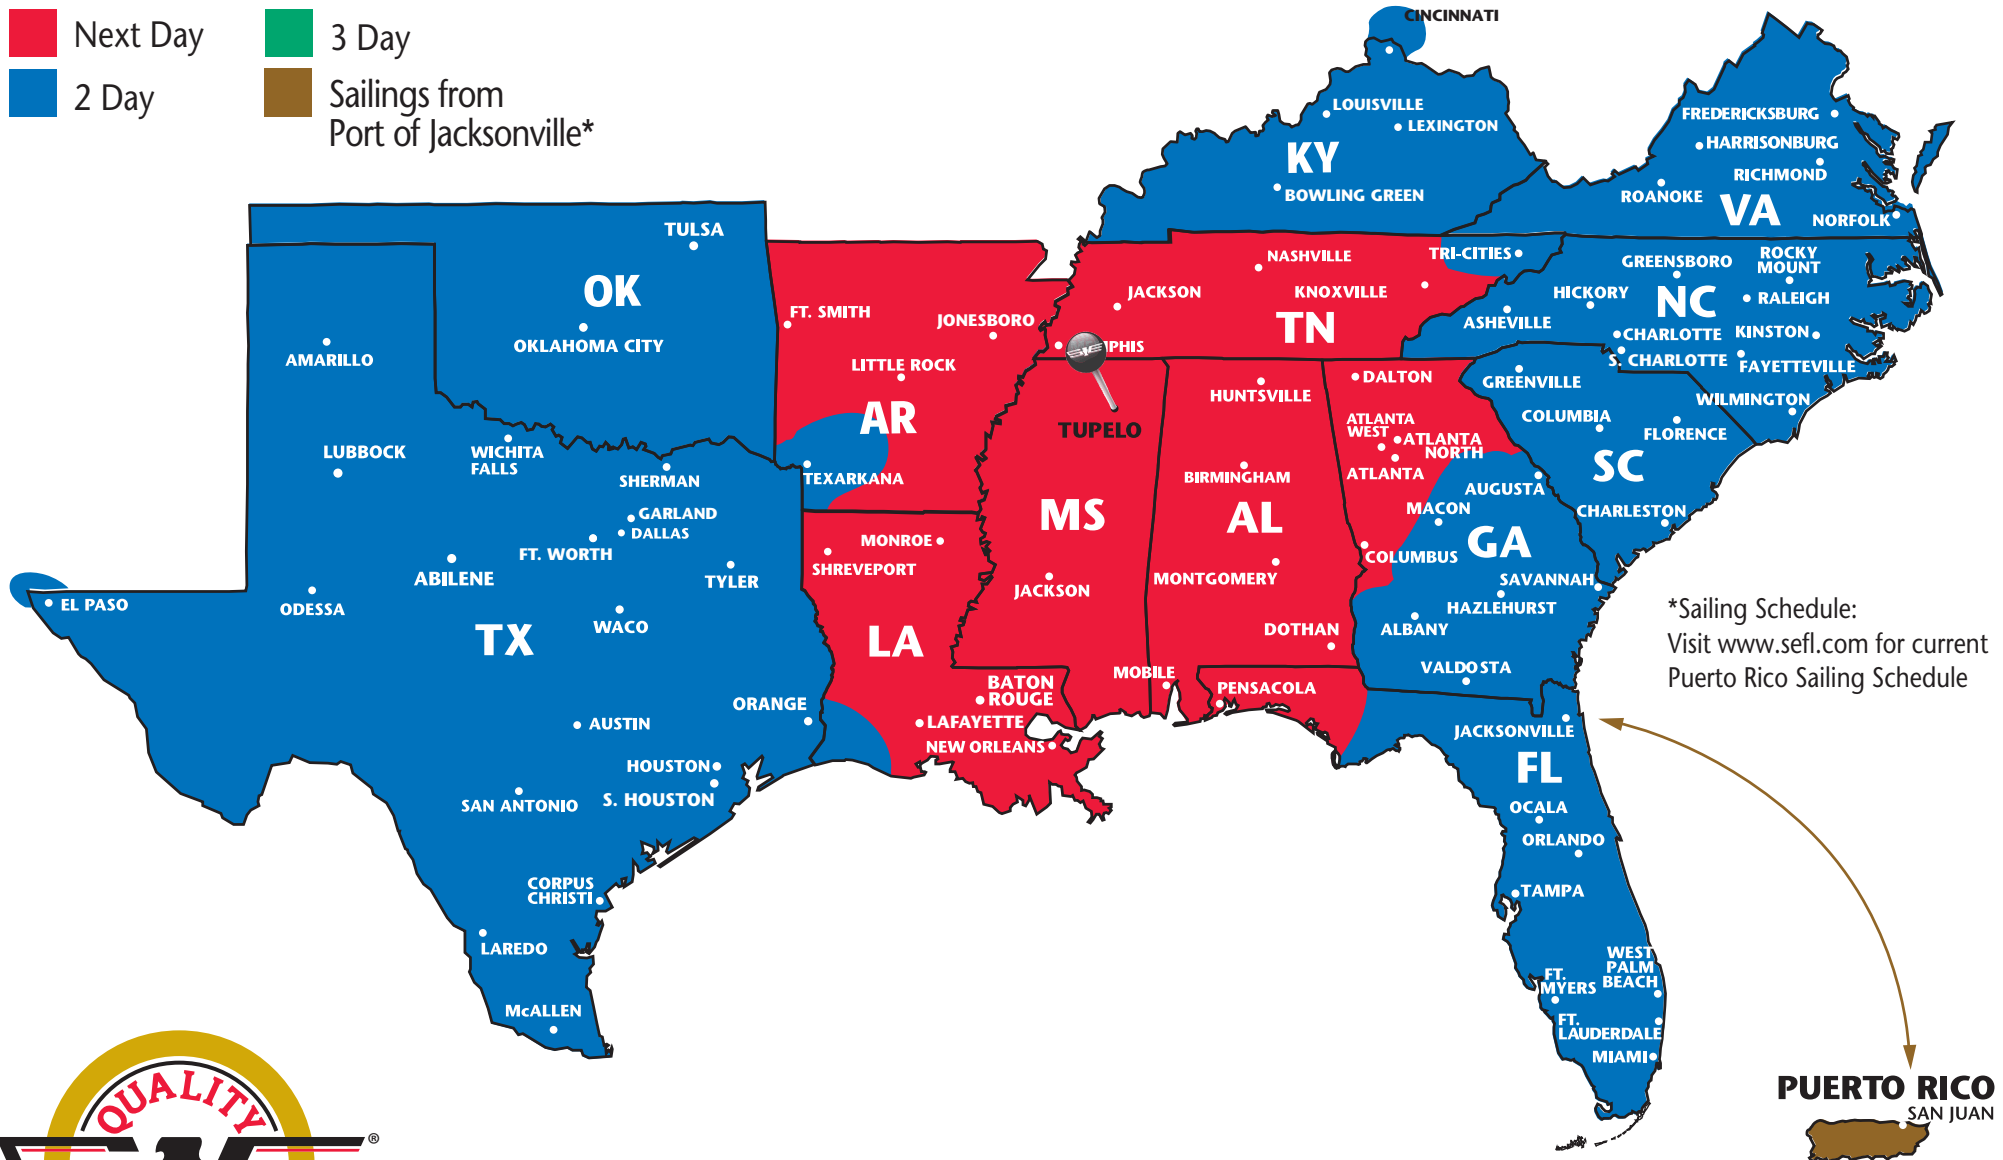

# The Most Dependable North American Coverage

TUPELO, MISSISSIPPI

## PARTNERS AND REGIONS

- ★ **Southeastern Freight Lines**  
AL, AR, FL, GA, KY, LA, MS, NC, OK, PR, SC, TN, TX, VA
- ★ **A. Duie Pyle**  
CT, DE, MA, MD, ME, NH, NJ, NY, PA, RI, VT
- ★ **Central Arizona Freight**  
AZ, NM
- ★ **Dayton Freight Lines**  
IL, IN, MI, MN, MO, OH, WI
- ★ **Midwest Motor Express**  
CO, IA, KS, MN, MT, ND, NE, SD, UT, WY
- ★ **Oak Harbor Freight Lines**  
CA, ID, NV, OR, WA
- ★ **Honolulu Freight**  
HI (outbound only)
- ★ **Lynden Transport**  
AK (outbound only)
- ★ **Canada Service**  
Canada (inbound & outbound)
- ★ **Mexico Service**  
Mexico (inbound & outbound)

# SOUTHEASTERN FREIGHT LINES TRANSIT TIMES

## TUPELO, MISSISSIPPI

- Next Day
- 3 Day
- 2 Day
- Sailings from Port of Jacksonville\*

\*Sailing Schedule:  
Visit [www.sefl.com](http://www.sefl.com) for current  
Puerto Rico Sailing Schedule

**SOUTHEASTERN FREIGHT LINES**