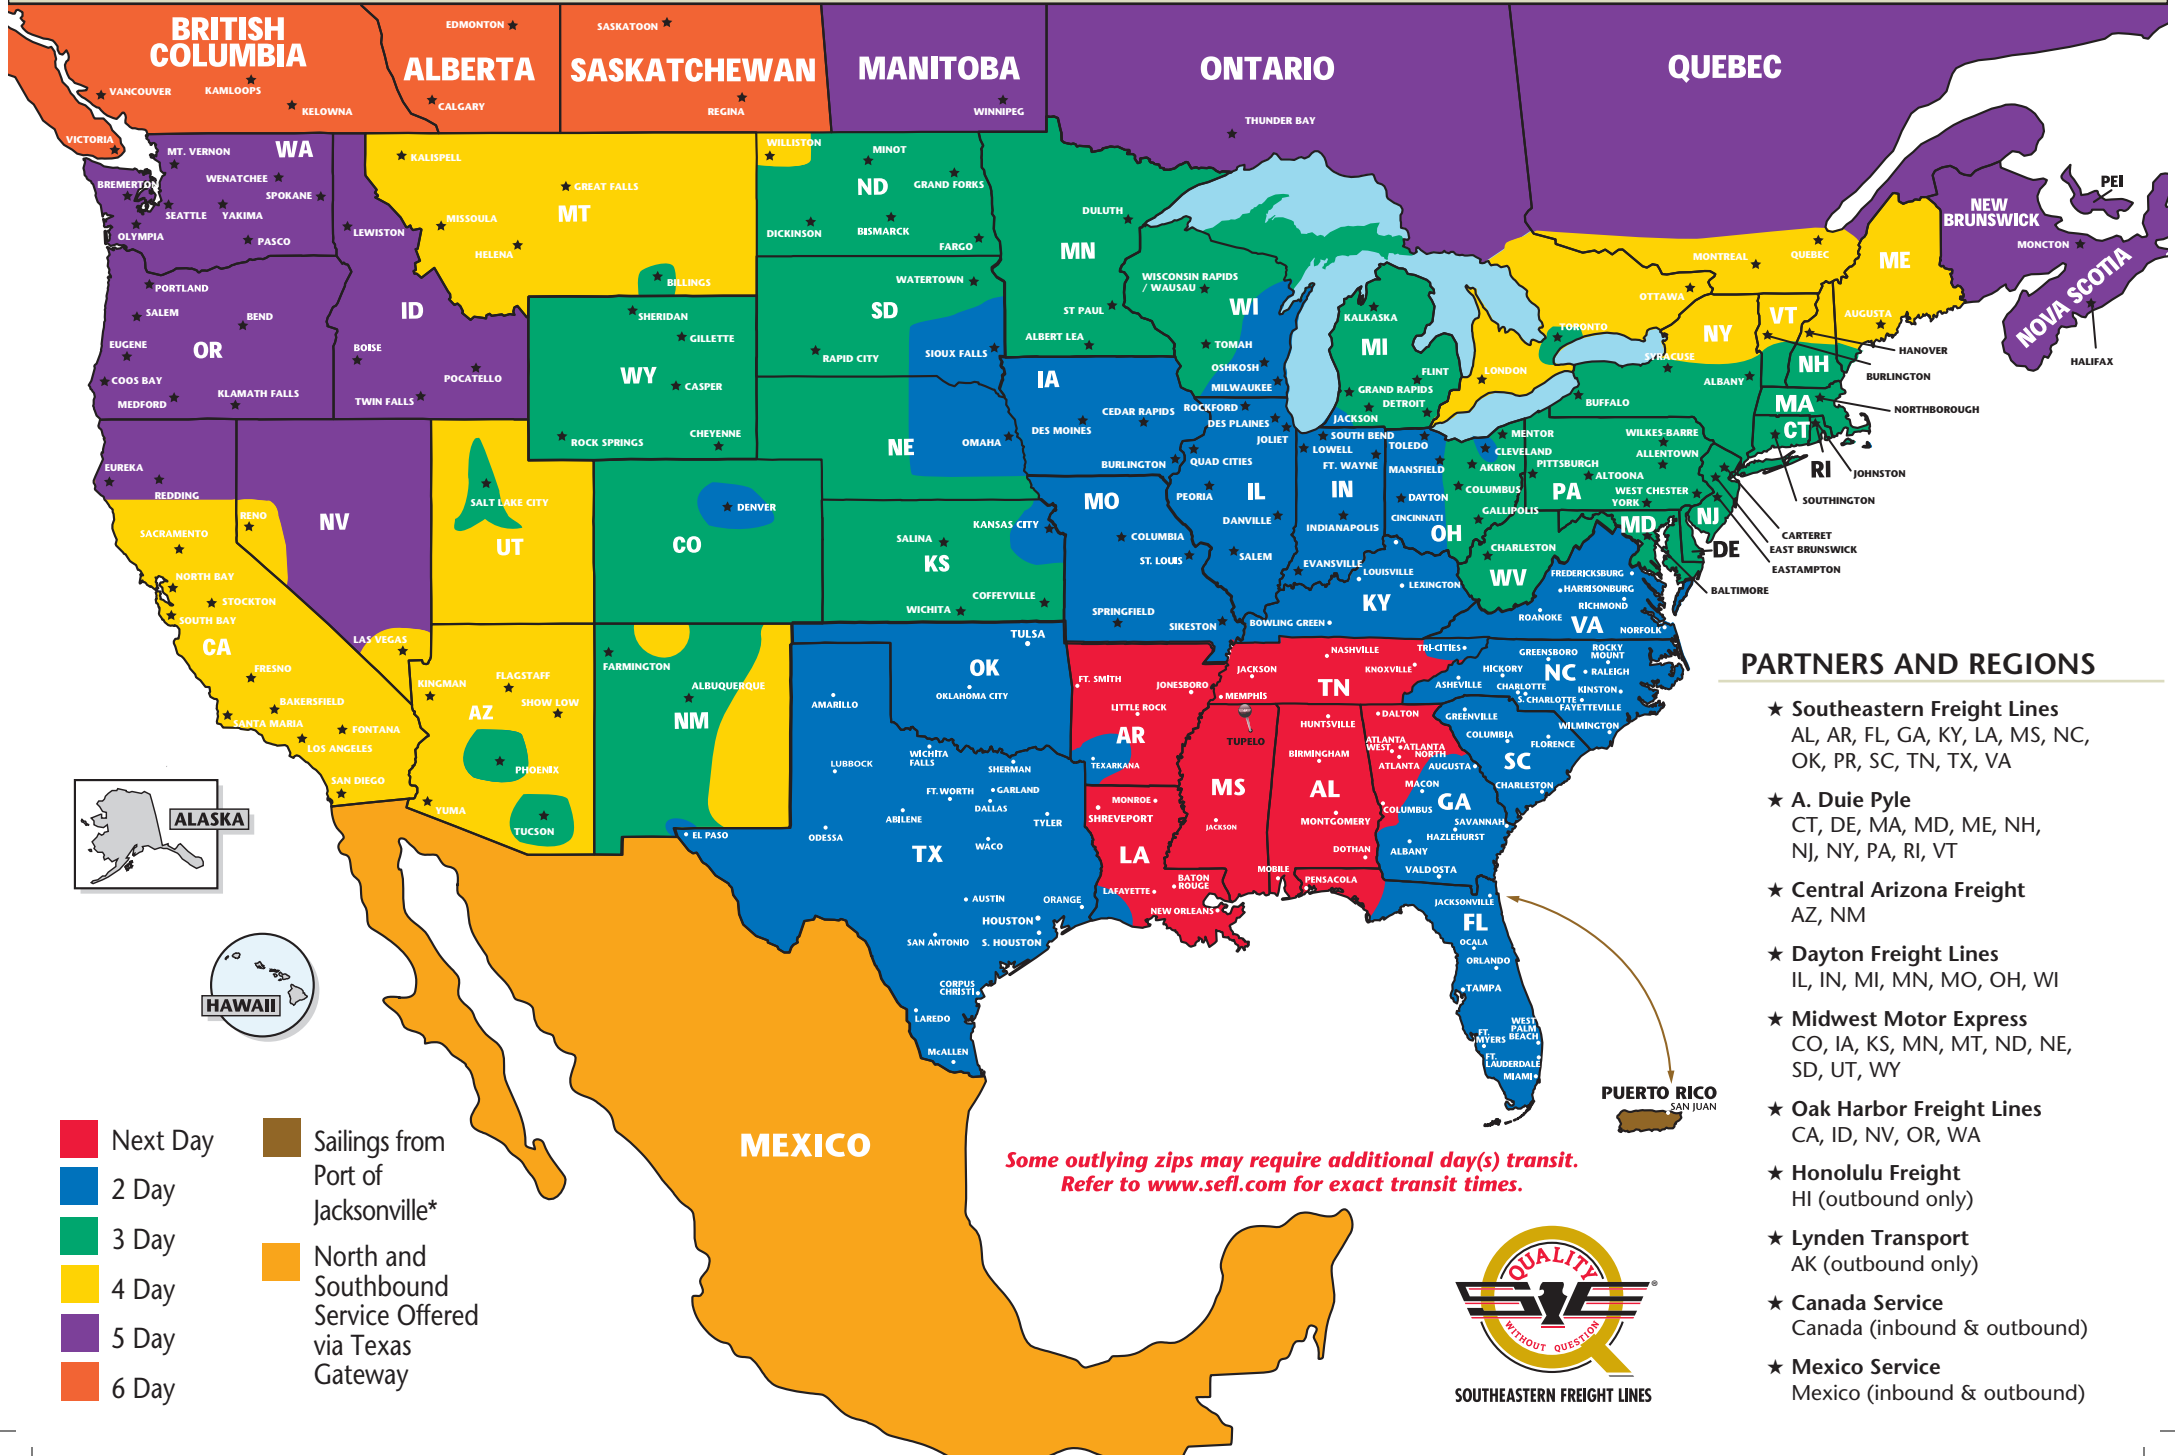

# The Most Dependable North American Coverage

TUPELO, MISSISSIPPI

## PARTNERS AND REGIONS

- ★ **Southeastern Freight Lines**  
AL, AR, FL, GA, KY, LA, MS, NC, OK, PR, SC, TN, TX, VA
- ★ **A. Duie Pyle**  
CT, DE, MA, MD, ME, NH, NJ, NY, PA, RI, VT
- ★ **Central Arizona Freight**  
AZ, NM
- ★ **Dayton Freight Lines**  
IL, IN, MI, MN, MO, OH, WI
- ★ **Midwest Motor Express**  
CO, IA, KS, MN, MT, ND, NE, SD, UT, WY
- ★ **Oak Harbor Freight Lines**  
CA, ID, NV, OR, WA
- ★ **Honolulu Freight**  
HI (outbound only)
- ★ **Lynden Transport**  
AK (outbound only)
- ★ **Canada Service**  
Canada (inbound & outbound)
- ★ **Mexico Service**  
Mexico (inbound & outbound)

# SOUTHEASTERN FREIGHT LINES TRANSIT TIMES

## TUPELO, MISSISSIPPI

- Next Day
- 3 Day
- 2 Day
- Sailings from Port of Jacksonville\*

\*Sailing Schedule:  
Visit [www.sefl.com](http://www.sefl.com) for current  
Puerto Rico Sailing Schedule

**SOUTHEASTERN FREIGHT LINES**