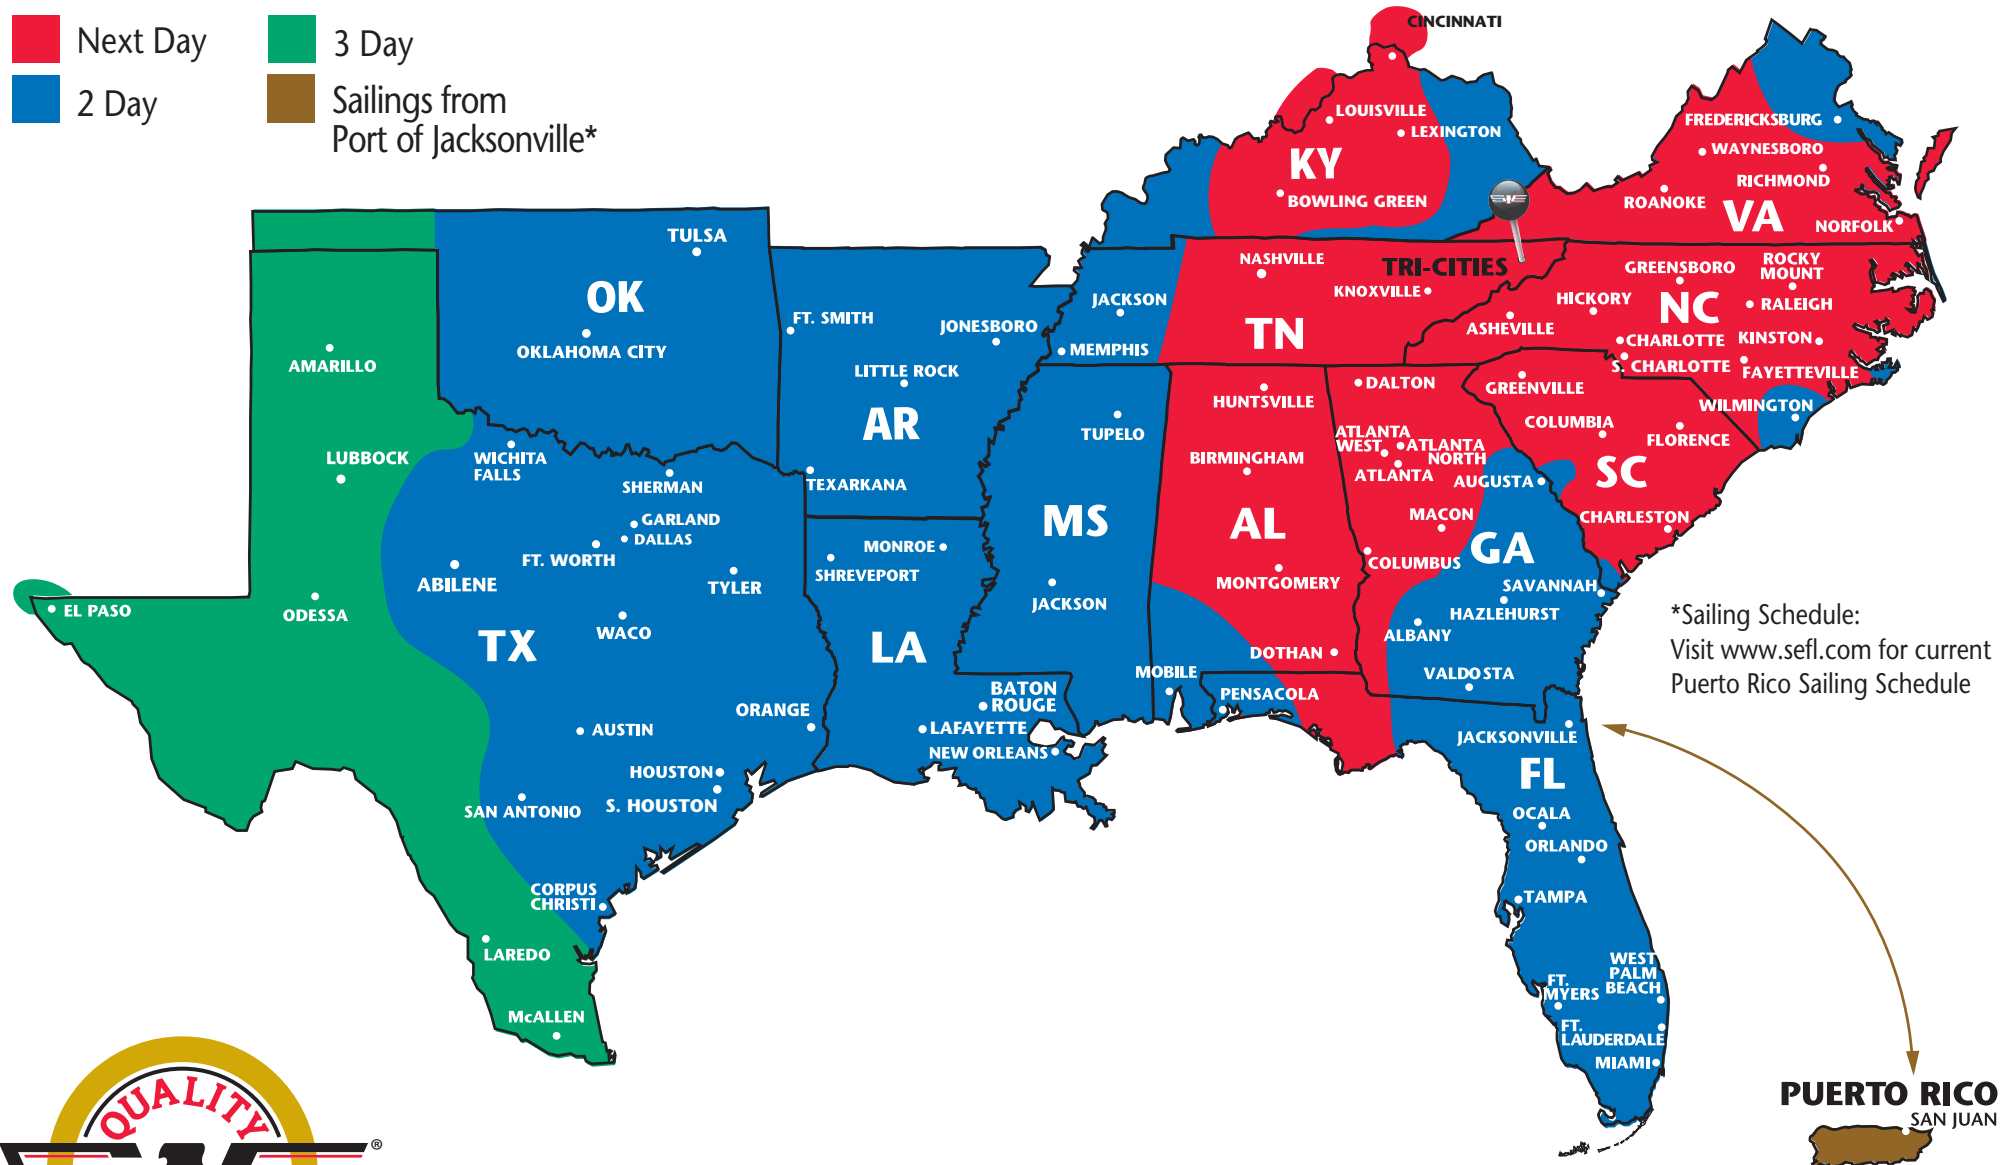

SOUTHEASTERN FREIGHT LINES TRANSIT TIMES

TRI-CITIES, TENNESSEE (Outbound Only)

- Next Day
- 3 Day
- 2 Day
- Sailings from Port of Jacksonville*

*Sailing Schedule:
Visit www.sefl.com for current
Puerto Rico Sailing Schedule

SOUTHEASTERN FREIGHT LINES

1554 Shipley Ferry Road ■ Kingsport, TN 37664 ■ 423-323-0136 ■ 800-451-7335 ■ 423-323-3542 FAX

FOR GUARANTEED SERVICES 866-733-5733 ■ www.sefl.com

Some outlying zips may require additional day(s) transit. Refer to www.sefl.com for exact transit times.