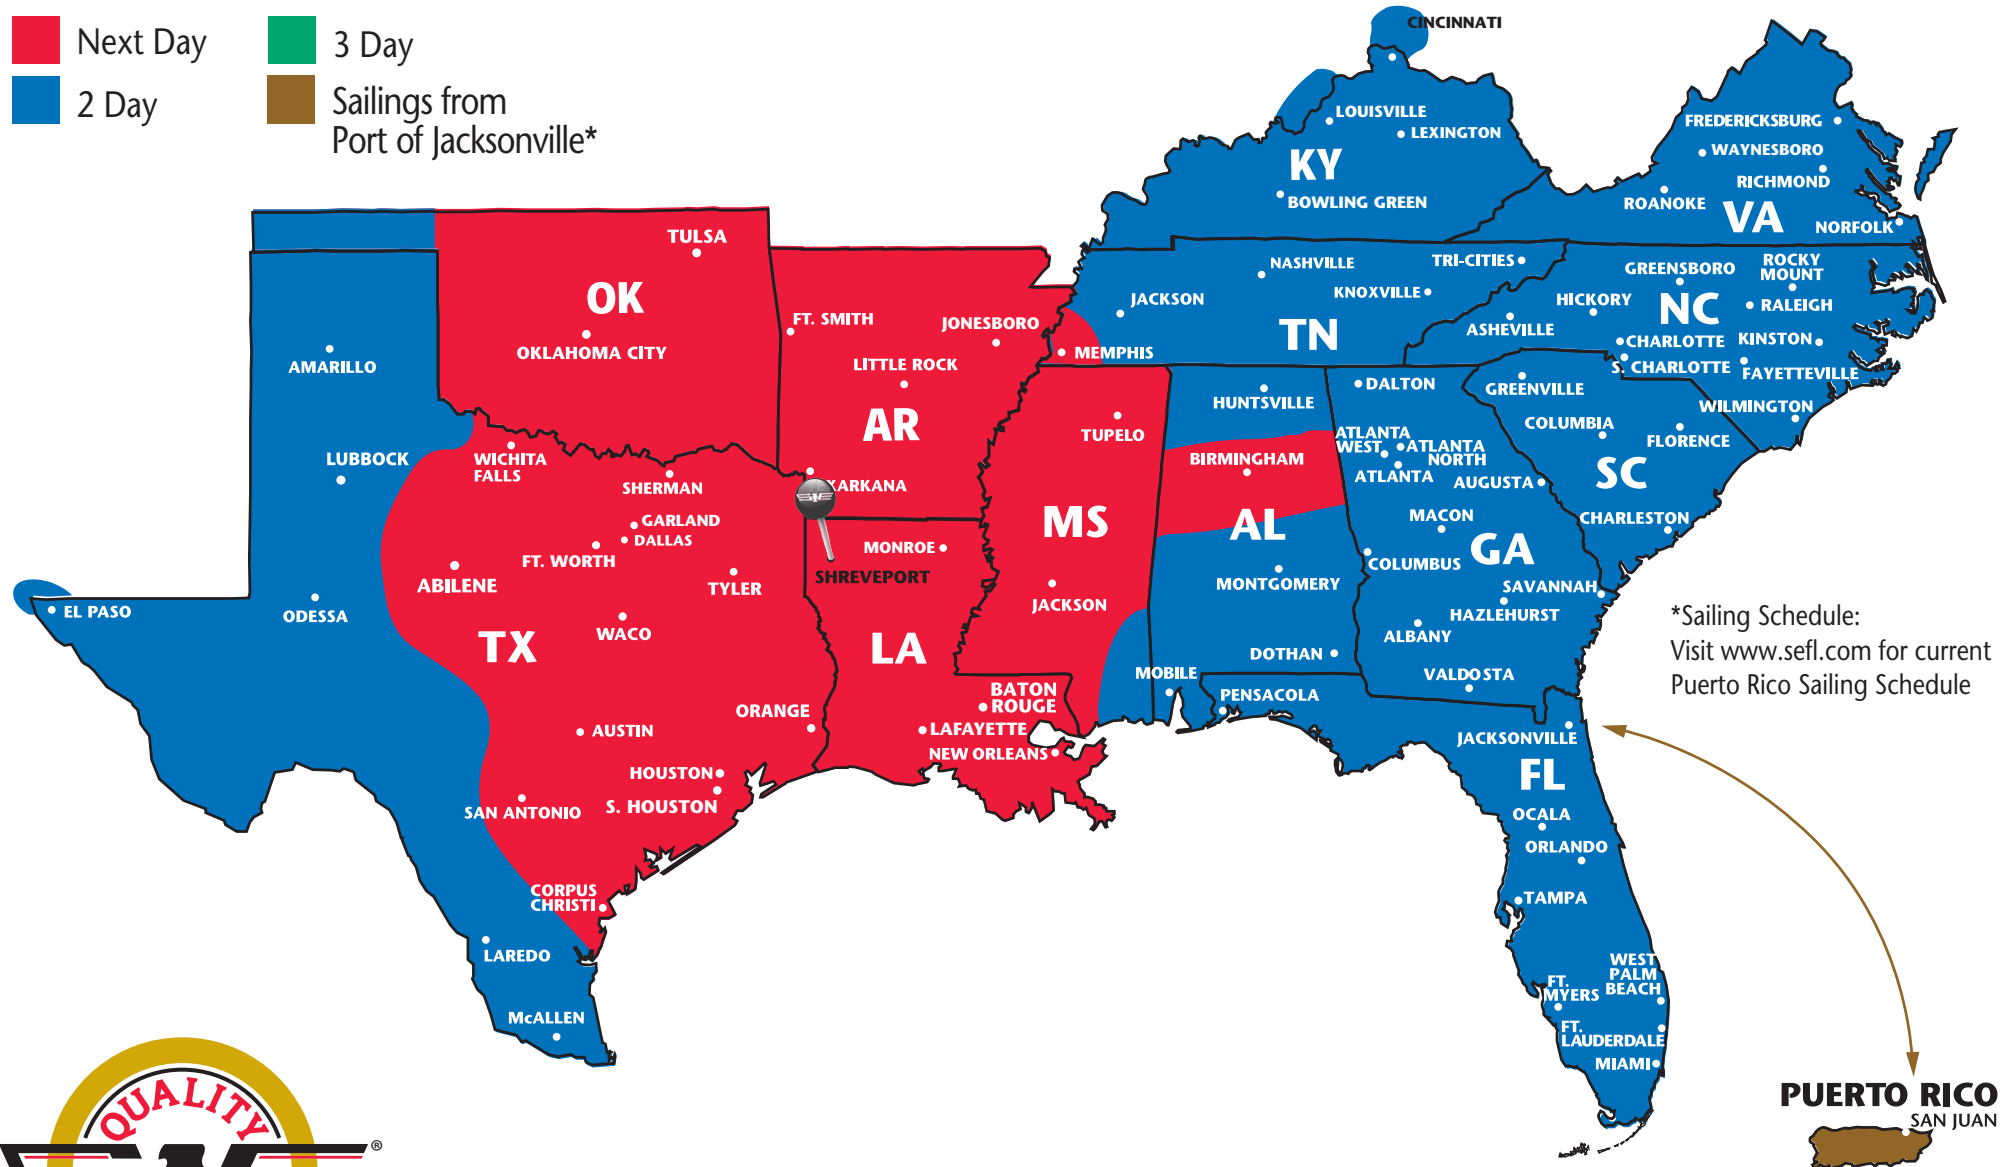

SOUTHEASTERN FREIGHT LINES TRANSIT TIMES

SHREVEPORT, LOUISIANA

- Next Day
- 3 Day
- 2 Day
- Sailings from Port of Jacksonville*

*Sailing Schedule:
Visit www.sefl.com for current
Puerto Rico Sailing Schedule

SOUTHEASTERN FREIGHT LINES

3701 Old Shed Road ■ Bossier City, LA 71111 ■ 318-746-2037 ■ 800-406-7335 ■ 318-746-2520 FAX
FOR GUARANTEED SERVICES 866-733-5733 ■ www.sefl.com

Some outlying zips may require additional day(s) transit. Refer to www.sefl.com for exact transit times.