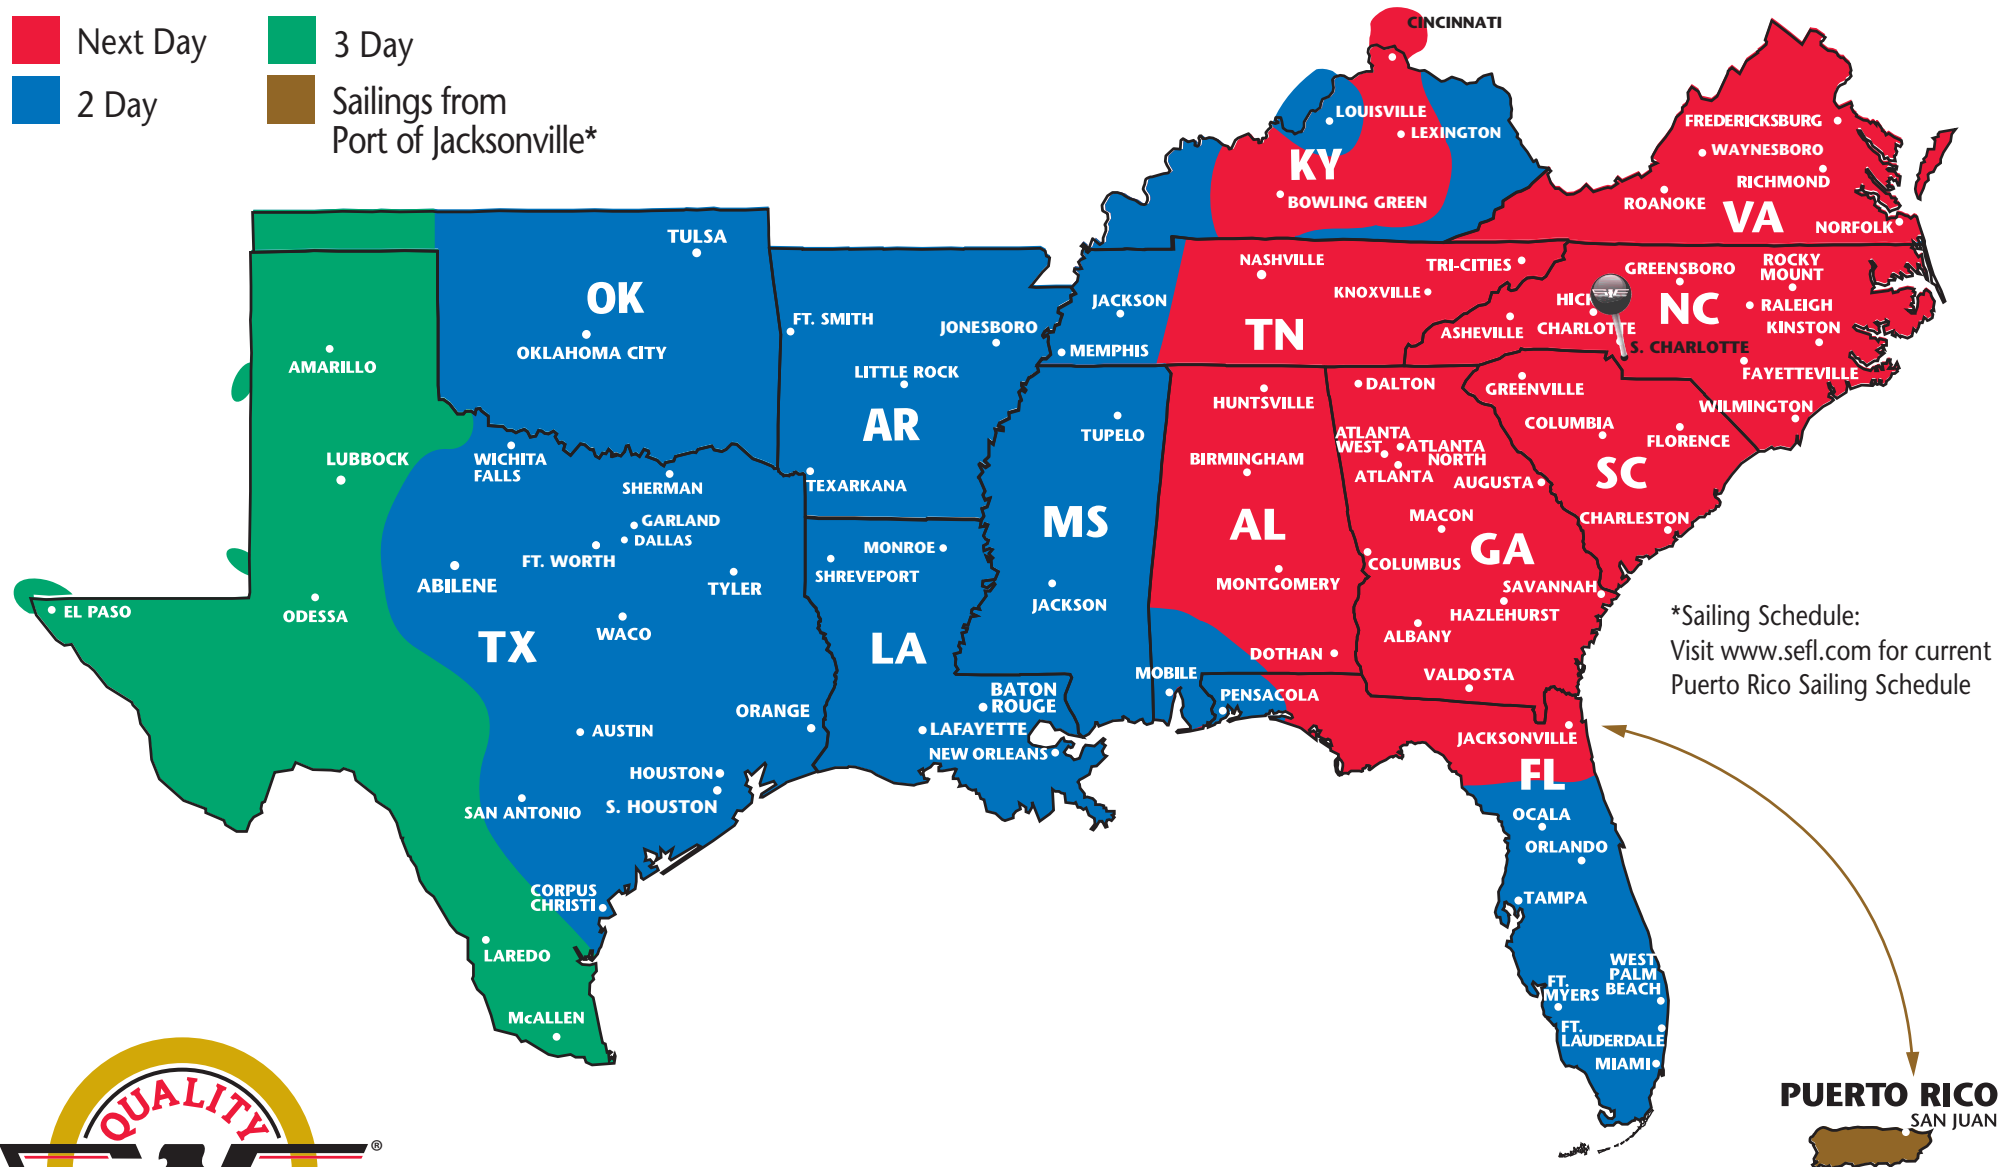

SOUTHEASTERN FREIGHT LINES TRANSIT TIMES

SOUTH CHARLOTTE, NORTH CAROLINA

- Next Day
- 3 Day
- 2 Day
- Sailings from Port of Jacksonville*

*Sailing Schedule:
Visit www.sefl.com for current
Puerto Rico Sailing Schedule

SOUTHEASTERN FREIGHT LINES

11700 Steele Creek Road ■ Charlotte, NC 28270 ■ 704-587-4500 ■ 888-480-7335 ■ 704-583-3284 FAX

FOR GUARANTEED SERVICES 866-733-5733 ■ www.sefl.com

Some outlying zips may require additional day(s) transit. Refer to www.sefl.com for exact transit times.

1900168
04/2023