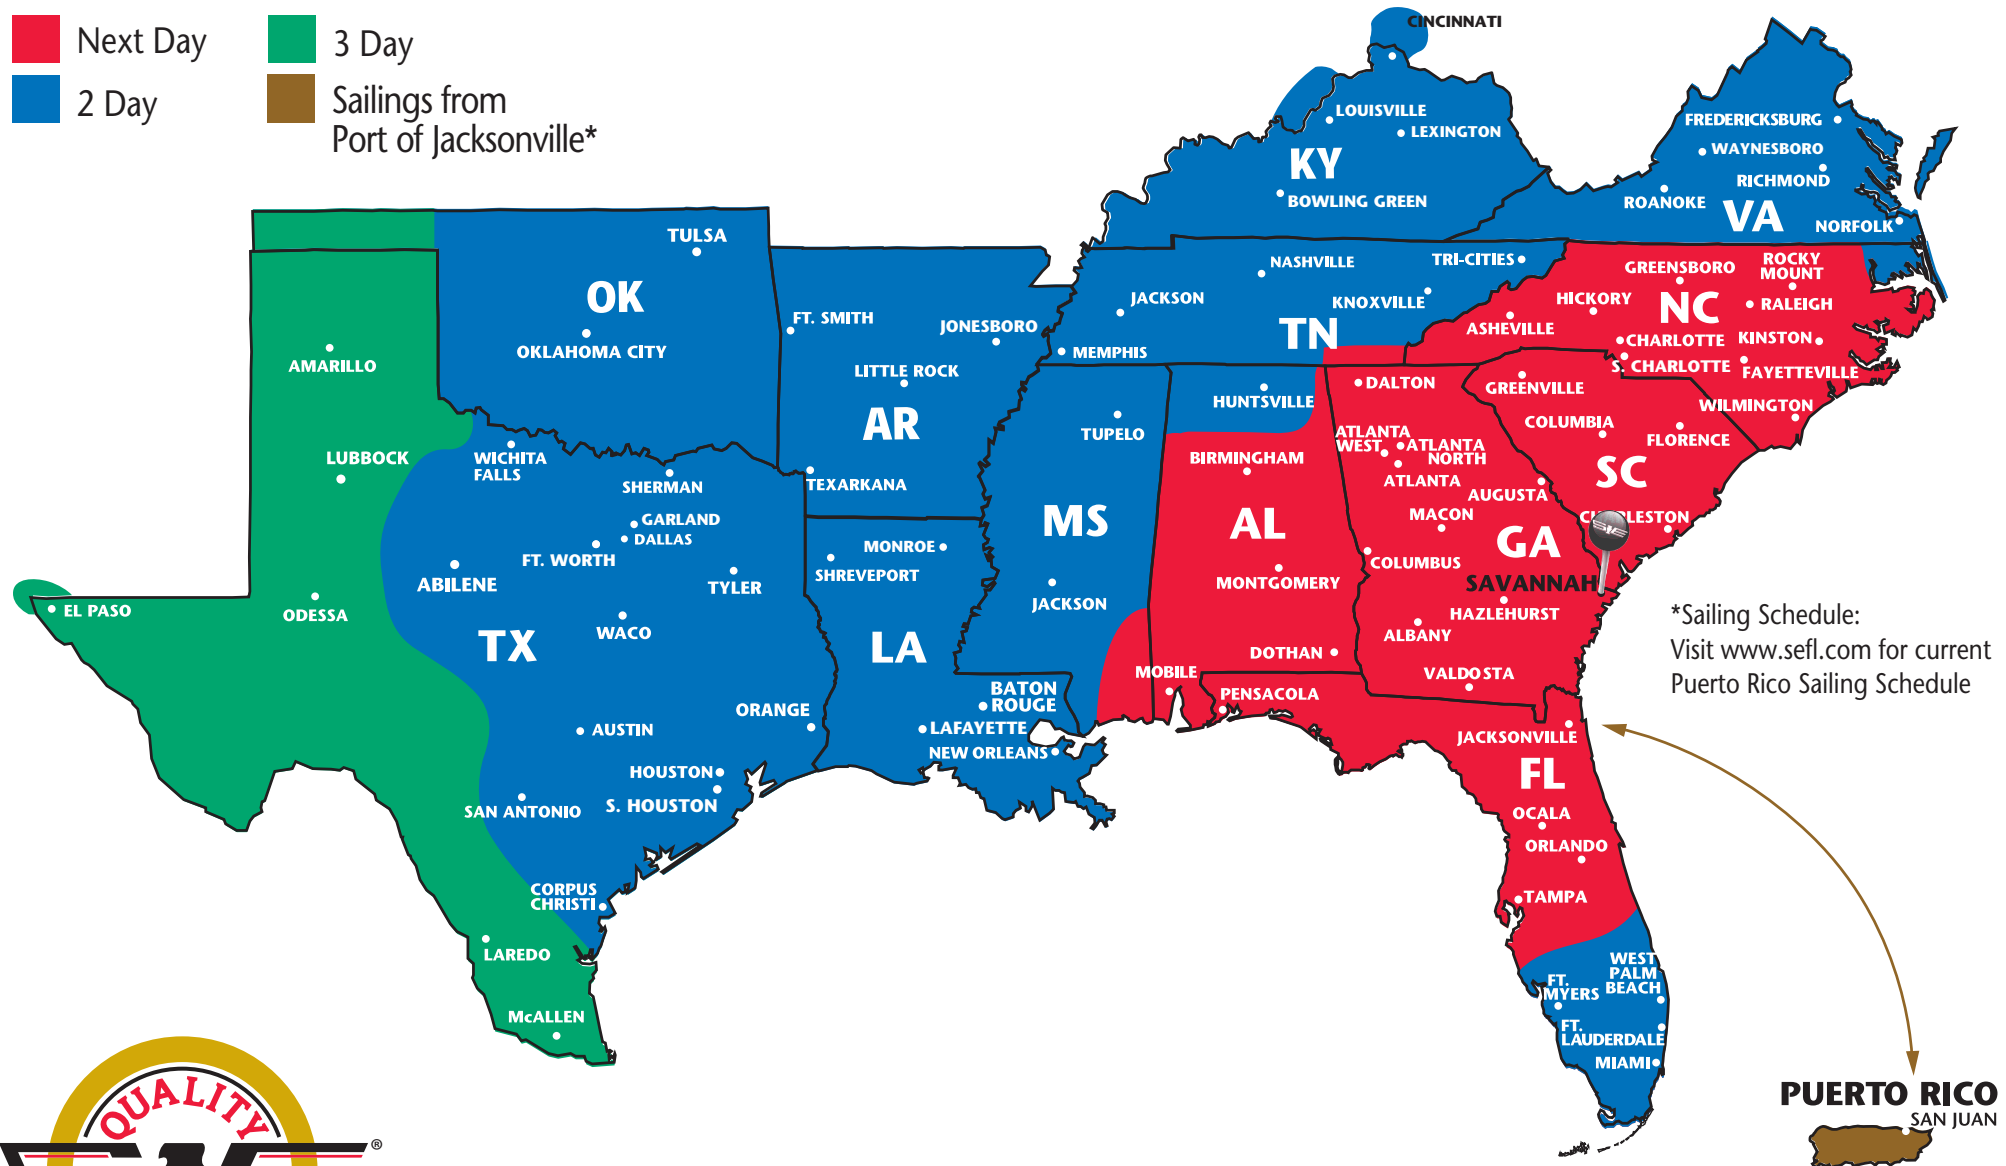

SOUTHEASTERN FREIGHT LINES TRANSIT TIMES

SAVANNAH, GEORGIA

- Next Day
- 3 Day
- 2 Day
- Sailings from Port of Jacksonville*

*Sailing Schedule:
Visit www.sefl.com for current
Puerto Rico Sailing Schedule

SOUTHEASTERN FREIGHT LINES

1717 Old Dean Forest Road ■ Pooler, GA 31322 ■ 912-964-7136 ■ 800-342-2130 ■ 912-964-8040 FAX

FOR GUARANTEED SERVICES 866-733-5733 ■ www.sefl.com

Some outlying zips may require additional day(s) transit. Refer to www.sefl.com for exact transit times.