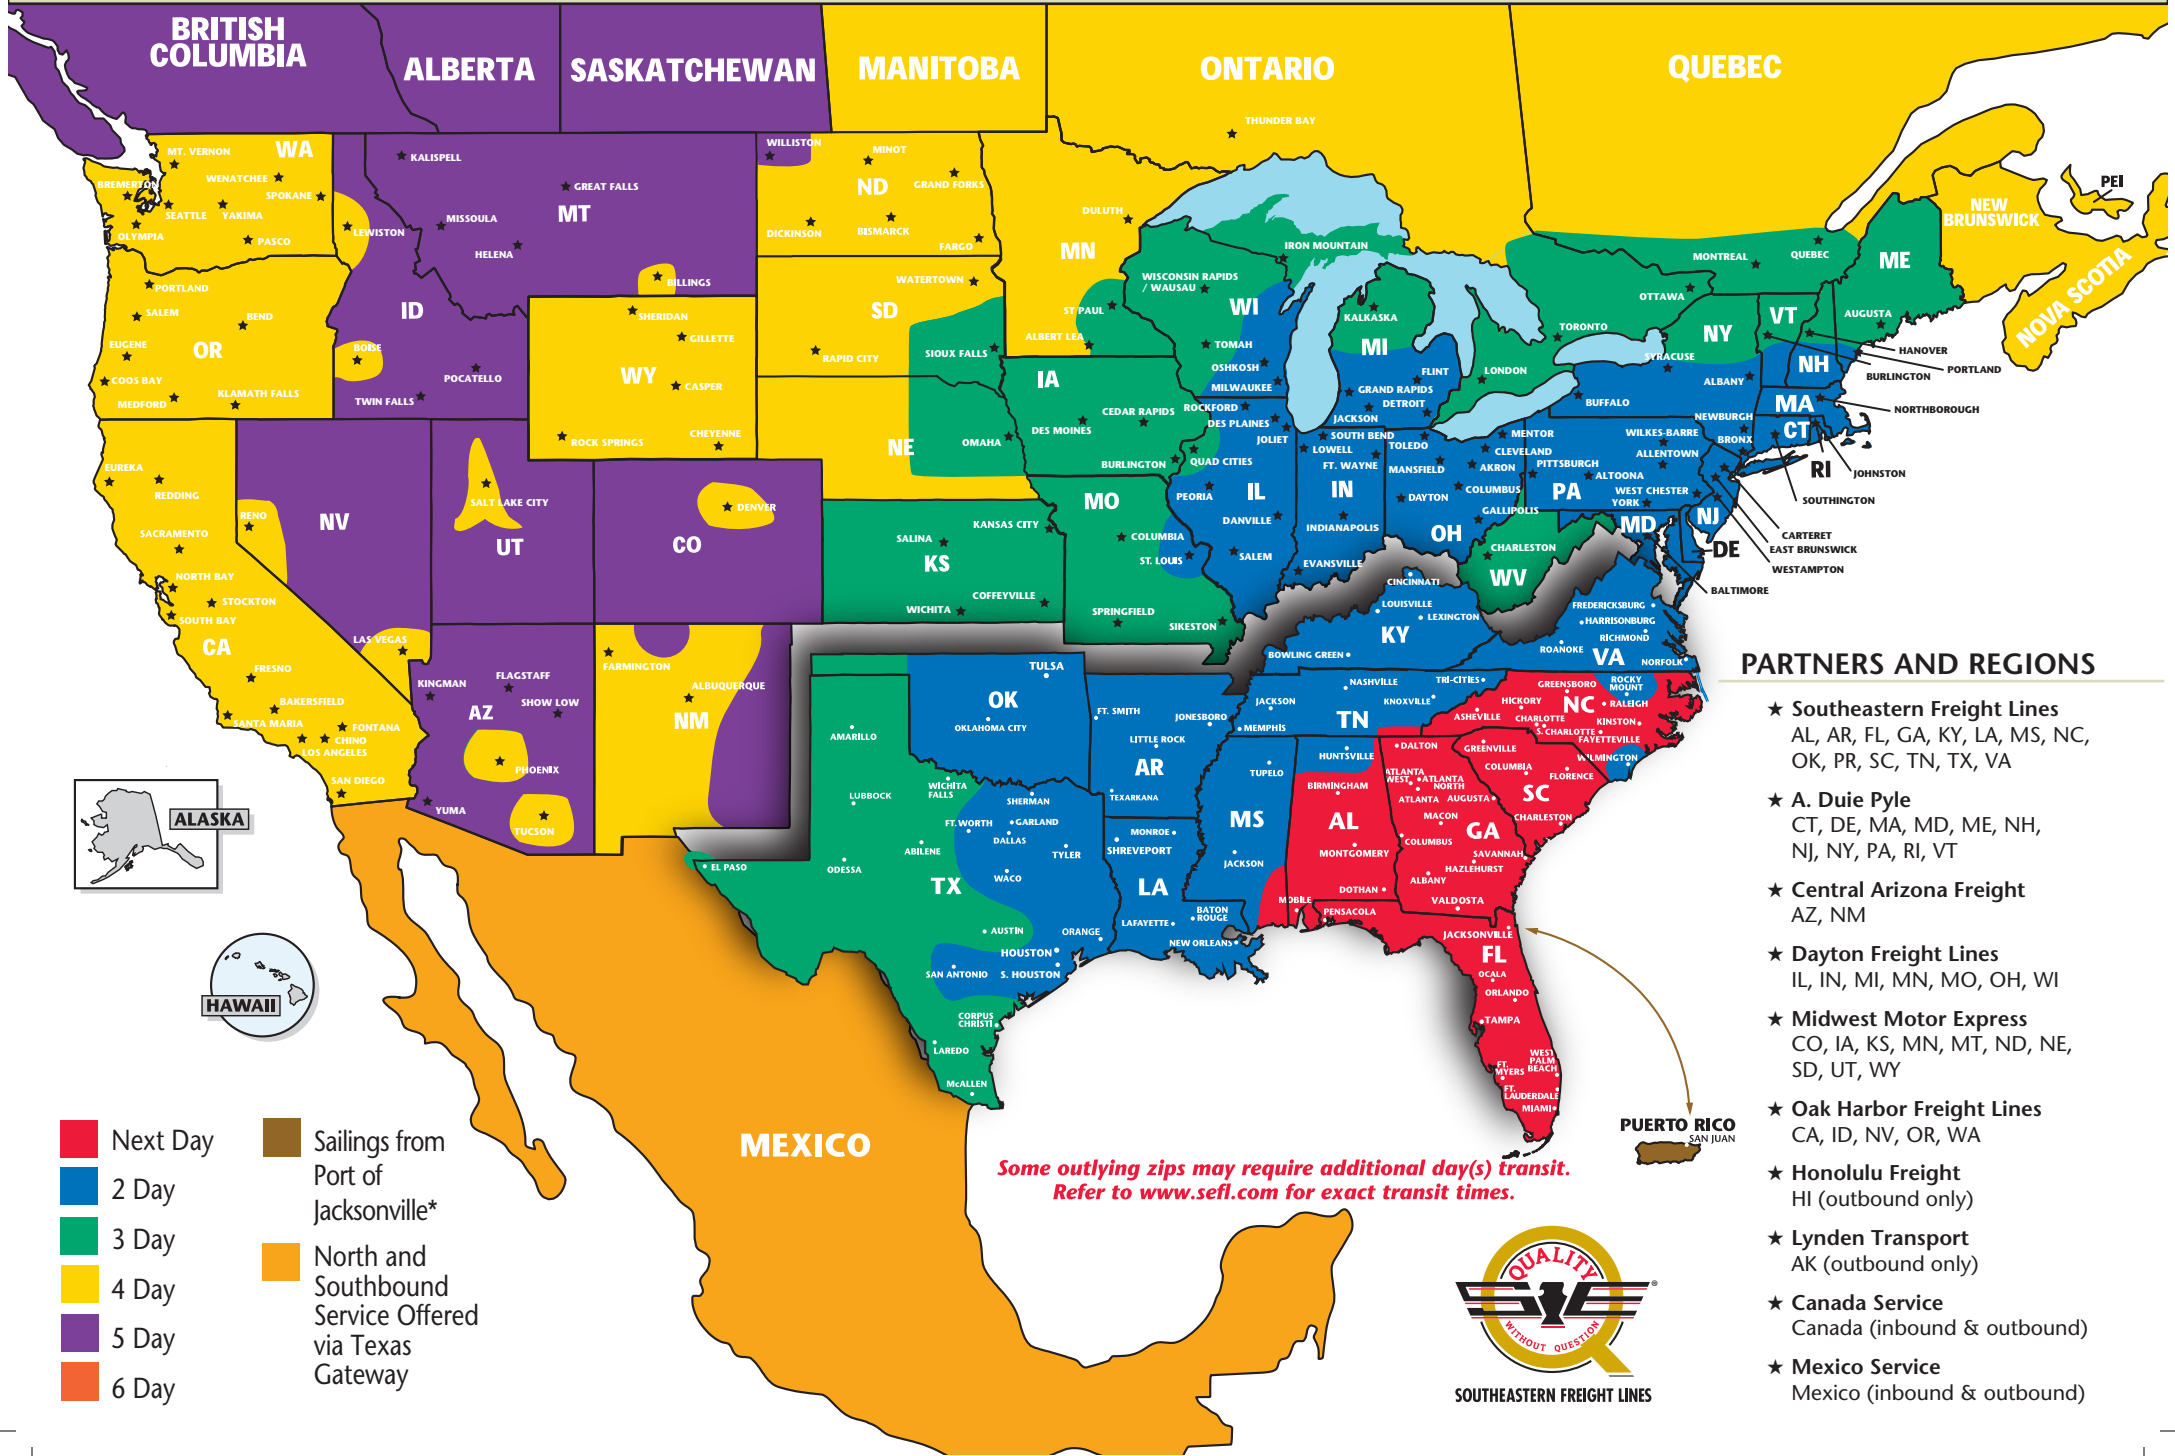

The Most Dependable North American Coverage

SAN JUAN, PUERTO RICO

PARTNERS AND REGIONS

- ★ **Southeastern Freight Lines**
AL, AR, FL, GA, KY, LA, MS, NC, OK, PR, SC, TN, TX, VA
- ★ **A. Duie Pyle**
CT, DE, MA, MD, ME, NH, NJ, NY, PA, RI, VT
- ★ **Central Arizona Freight**
AZ, NM
- ★ **Dayton Freight Lines**
IL, IN, MI, MN, MO, OH, WI
- ★ **Midwest Motor Express**
CO, IA, KS, MN, MT, ND, NE, SD, UT, WY
- ★ **Oak Harbor Freight Lines**
CA, ID, NV, OR, WA
- ★ **Honolulu Freight**
HI (outbound only)
- ★ **Lynden Transport**
AK (outbound only)
- ★ **Canada Service**
Canada (inbound & outbound)
- ★ **Mexico Service**
Mexico (inbound & outbound)

Some outlying zips may require additional day(s) transit. Refer to www.sefl.com for exact transit times.

How is Puerto Rico Service Different?

1900125
11/17

Southbound and Northbound— the fastest door to door transit times in the business.

Northbound Service Schedule

	Day Of Southeastern Freight Lines Pick-Up in Puerto Rico					From Jacksonville to final destination	
	Monday	Tuesday	Wednesday	Thursday	Friday		
Departs San Juan	Fri	Fri	Fri	Fri	Fri	<ul style="list-style-type: none"> ■ Next Day Service ■ Two Day Service ■ Three Day Service ■ Four Day Service ■ Five Day Service 	
Arrives Jacksonville	Tue	Tue	Tue	Tue	Tue		
Delivered	Wed	Wed	Wed	Wed	Wed		
	Thu	Thu	Thu	Thu	Thu		
	Fri	Fri	Fri	Fri	Fri		
	Mon	Mon	Mon	Mon	Mon		
	Tue	Tue	Tue	Tue	Tue		