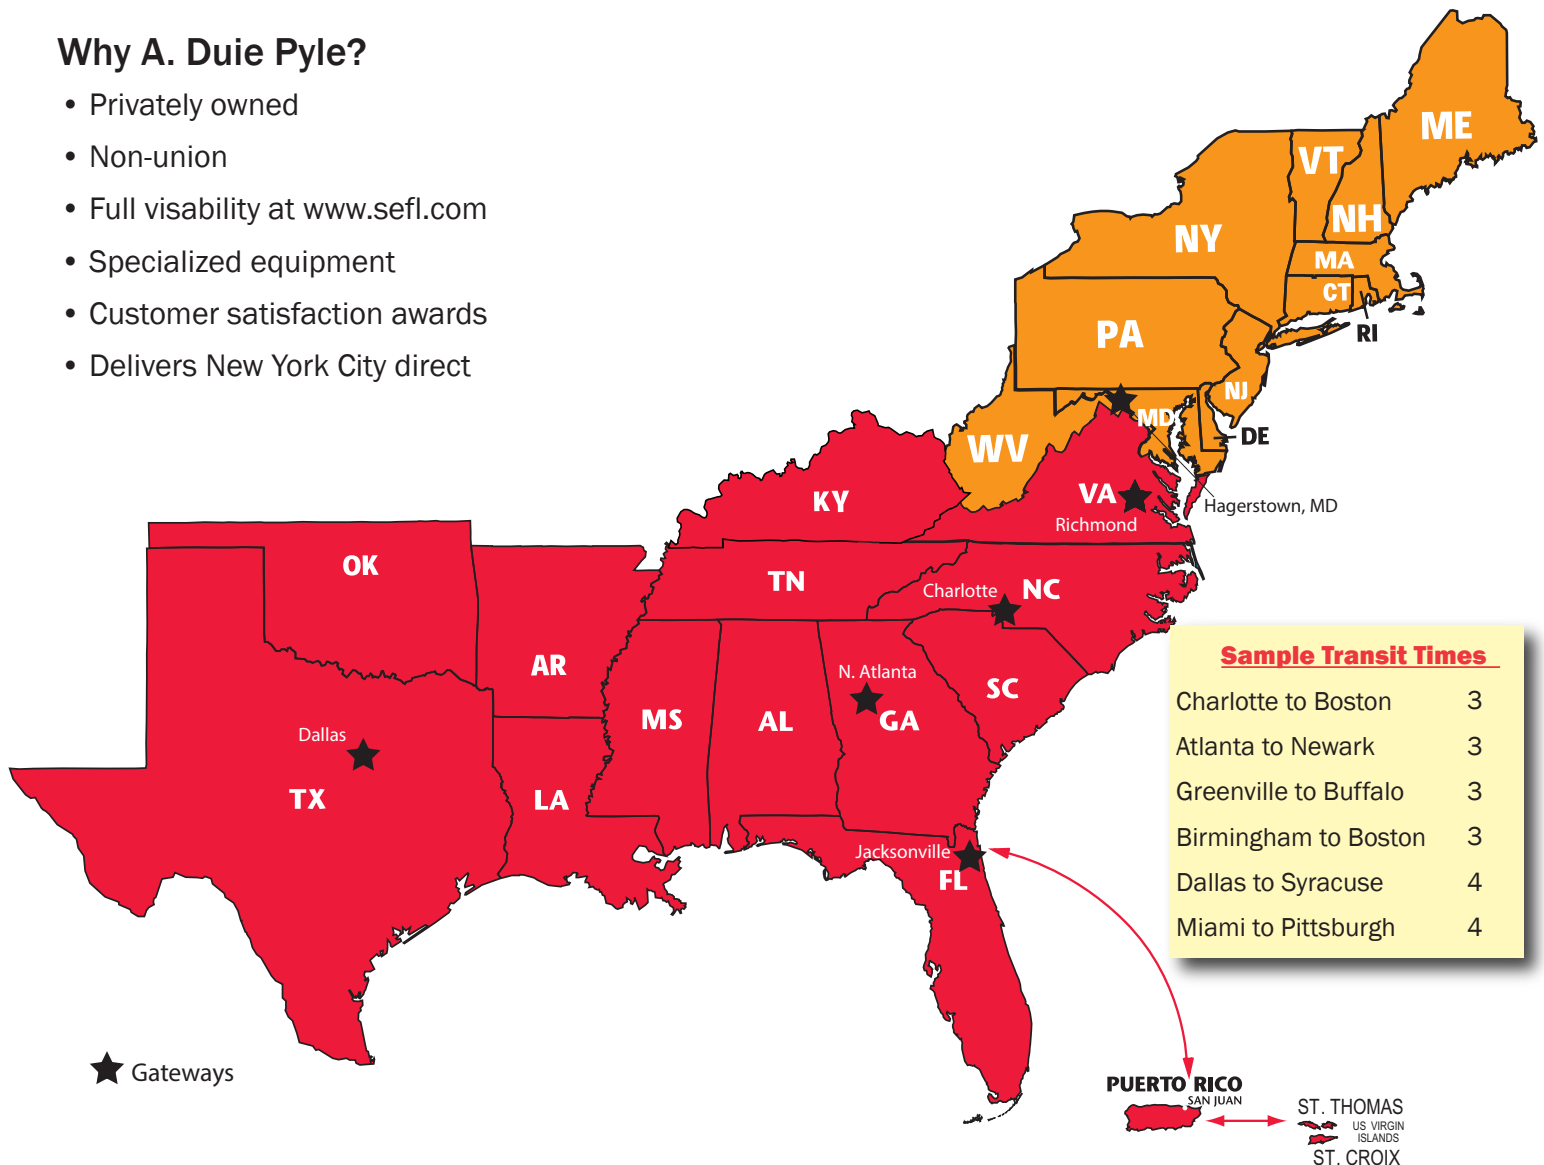

DEPENDABLE COVERAGE

to and from the

NORTHEAST

The partnership between Southeastern Freight Lines and A. Duie Pyle offers you a unique combination of consistent LTL service between the Northeast and the Southeast.

Why A. Duie Pyle?

- Privately owned
- Non-union
- Full visibility at www.sefl.com
- Specialized equipment
- Customer satisfaction awards
- Delivers New York City direct

www.sefl.com

CONTACT YOUR LOCAL SOUTHEASTERN
FREIGHT LINES OFFICE FOR RATES