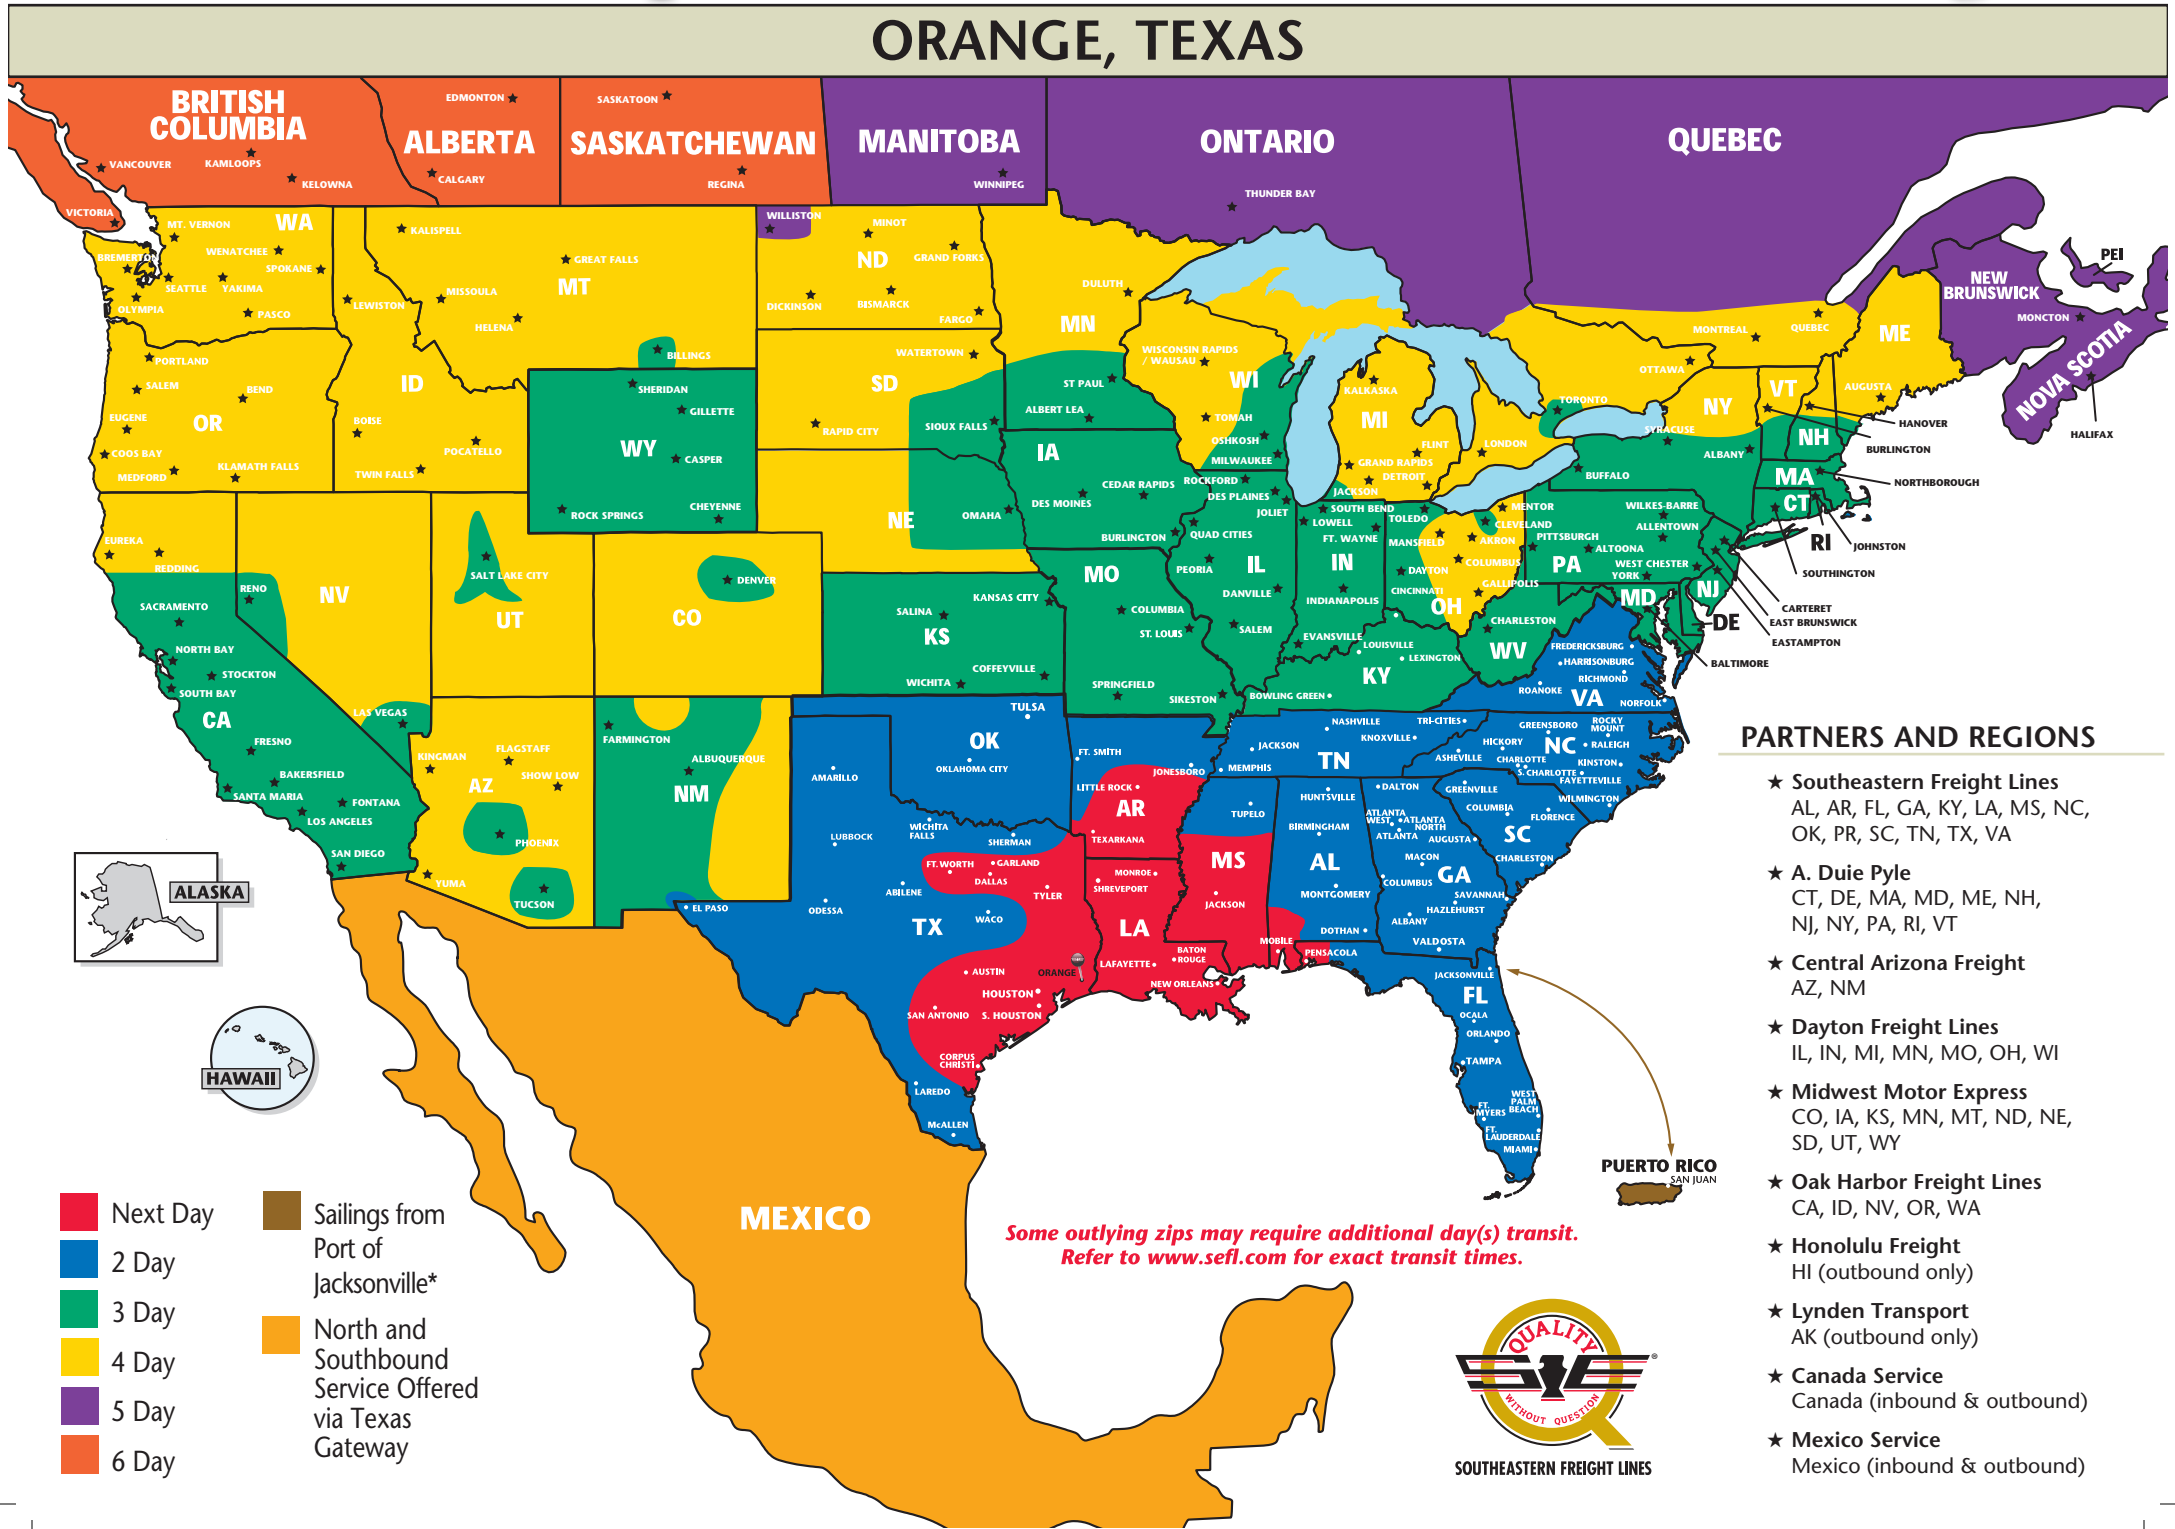

# The Most Dependable North American Coverage

## PARTNERS AND REGIONS

- ★ **Southeastern Freight Lines**  
AL, AR, FL, GA, KY, LA, MS, NC, OK, PR, SC, TN, TX, VA
- ★ **A. Duie Pyle**  
CT, DE, MA, MD, ME, NH, NJ, NY, PA, RI, VT
- ★ **Central Arizona Freight**  
AZ, NM
- ★ **Dayton Freight Lines**  
IL, IN, MI, MN, MO, OH, WI
- ★ **Midwest Motor Express**  
CO, IA, KS, MN, MT, ND, NE, SD, UT, WY
- ★ **Oak Harbor Freight Lines**  
CA, ID, NV, OR, WA
- ★ **Honolulu Freight**  
HI (outbound only)
- ★ **Lynden Transport**  
AK (outbound only)
- ★ **Canada Service**  
Canada (inbound & outbound)
- ★ **Mexico Service**  
Mexico (inbound & outbound)

- Next Day
- 2 Day
- 3 Day
- 4 Day
- 5 Day
- 6 Day
- Sailings from Port of Jacksonville\*
- North and Southbound Service Offered via Texas Gateway

# SOUTHEASTERN FREIGHT LINES TRANSIT TIMES