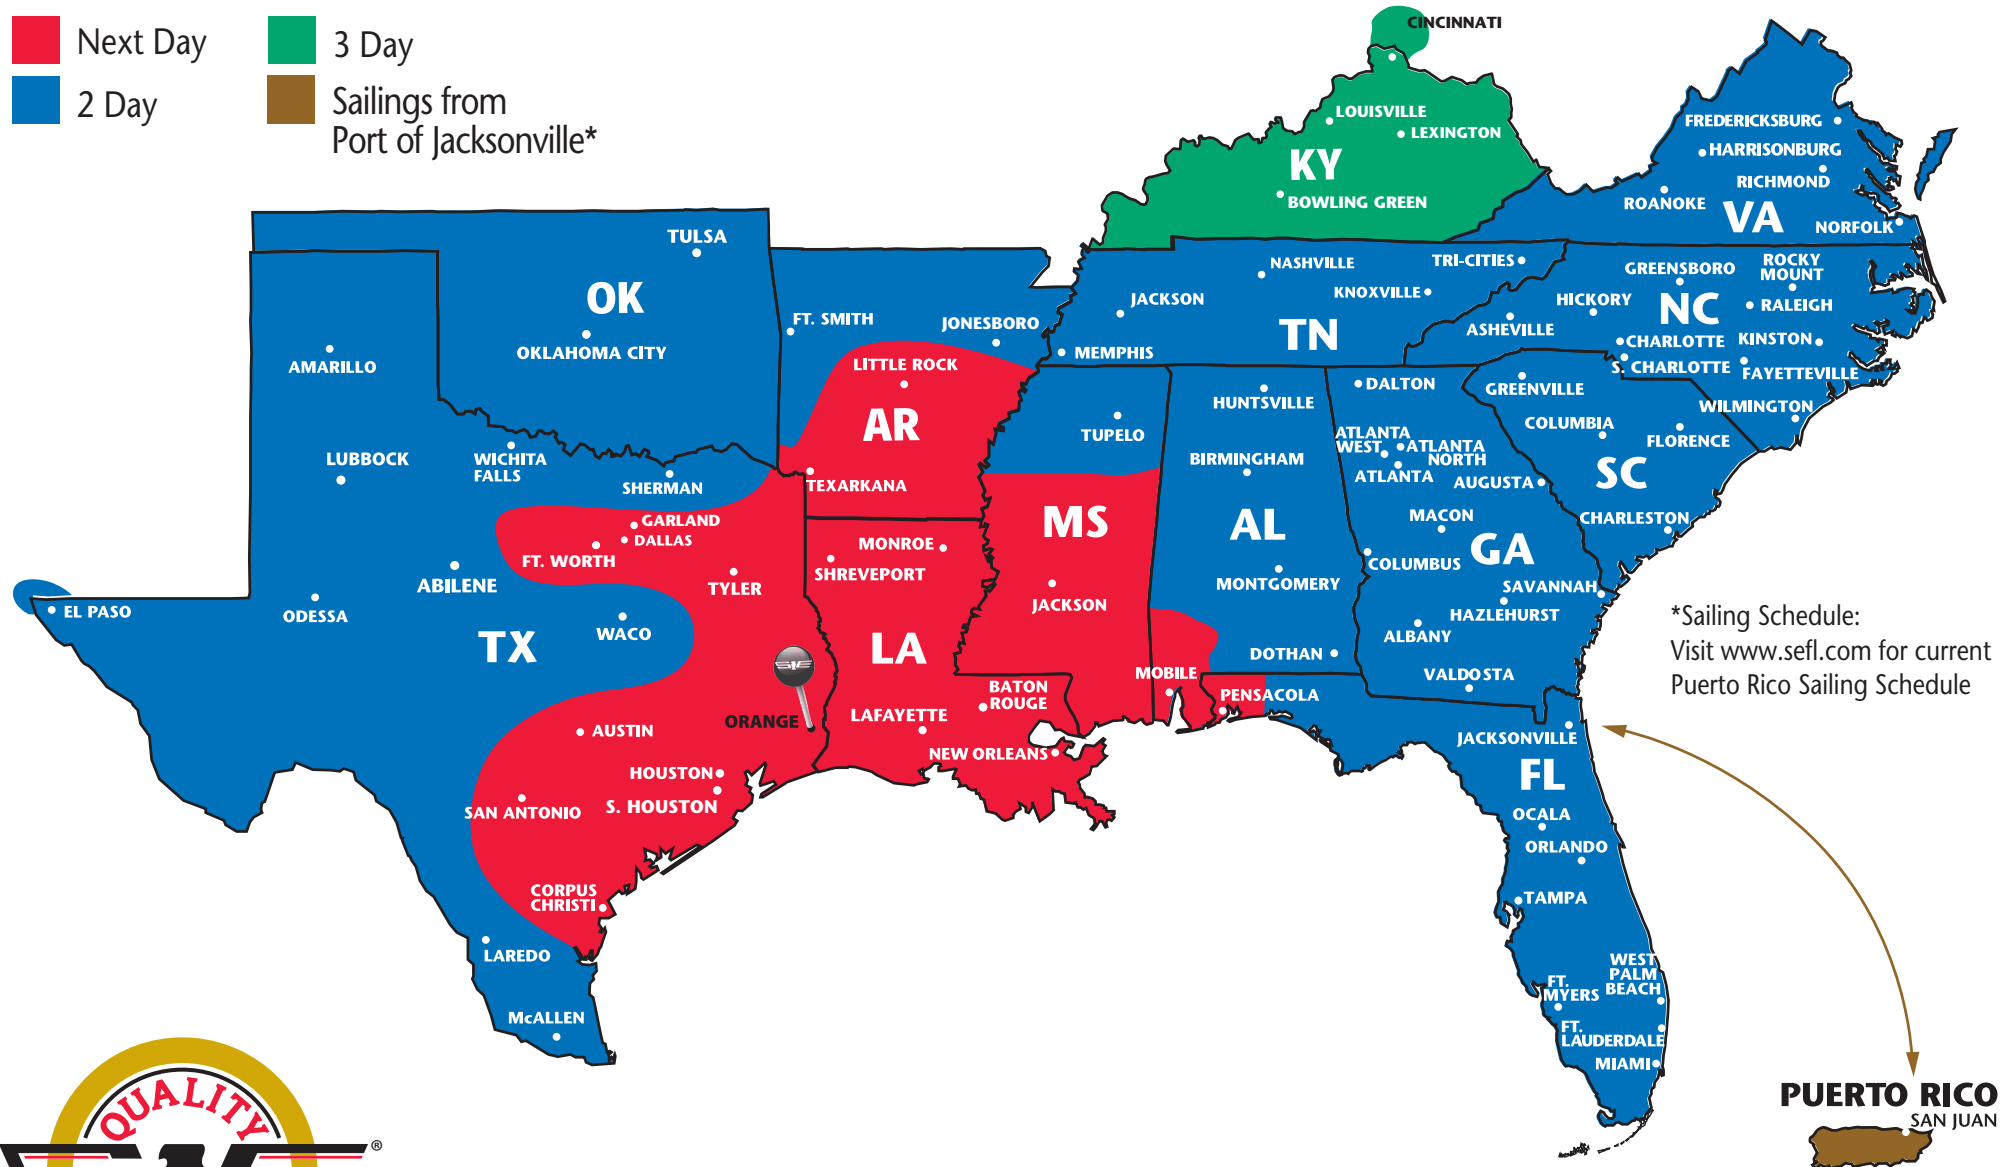

SOUTHEASTERN FREIGHT LINES TRANSIT TIMES

ORANGE, TEXAS

- Next Day
- 3 Day
- 2 Day
- Sailings from Port of Jacksonville*

*Sailing Schedule:
Visit www.sefl.com for current
Puerto Rico Sailing Schedule