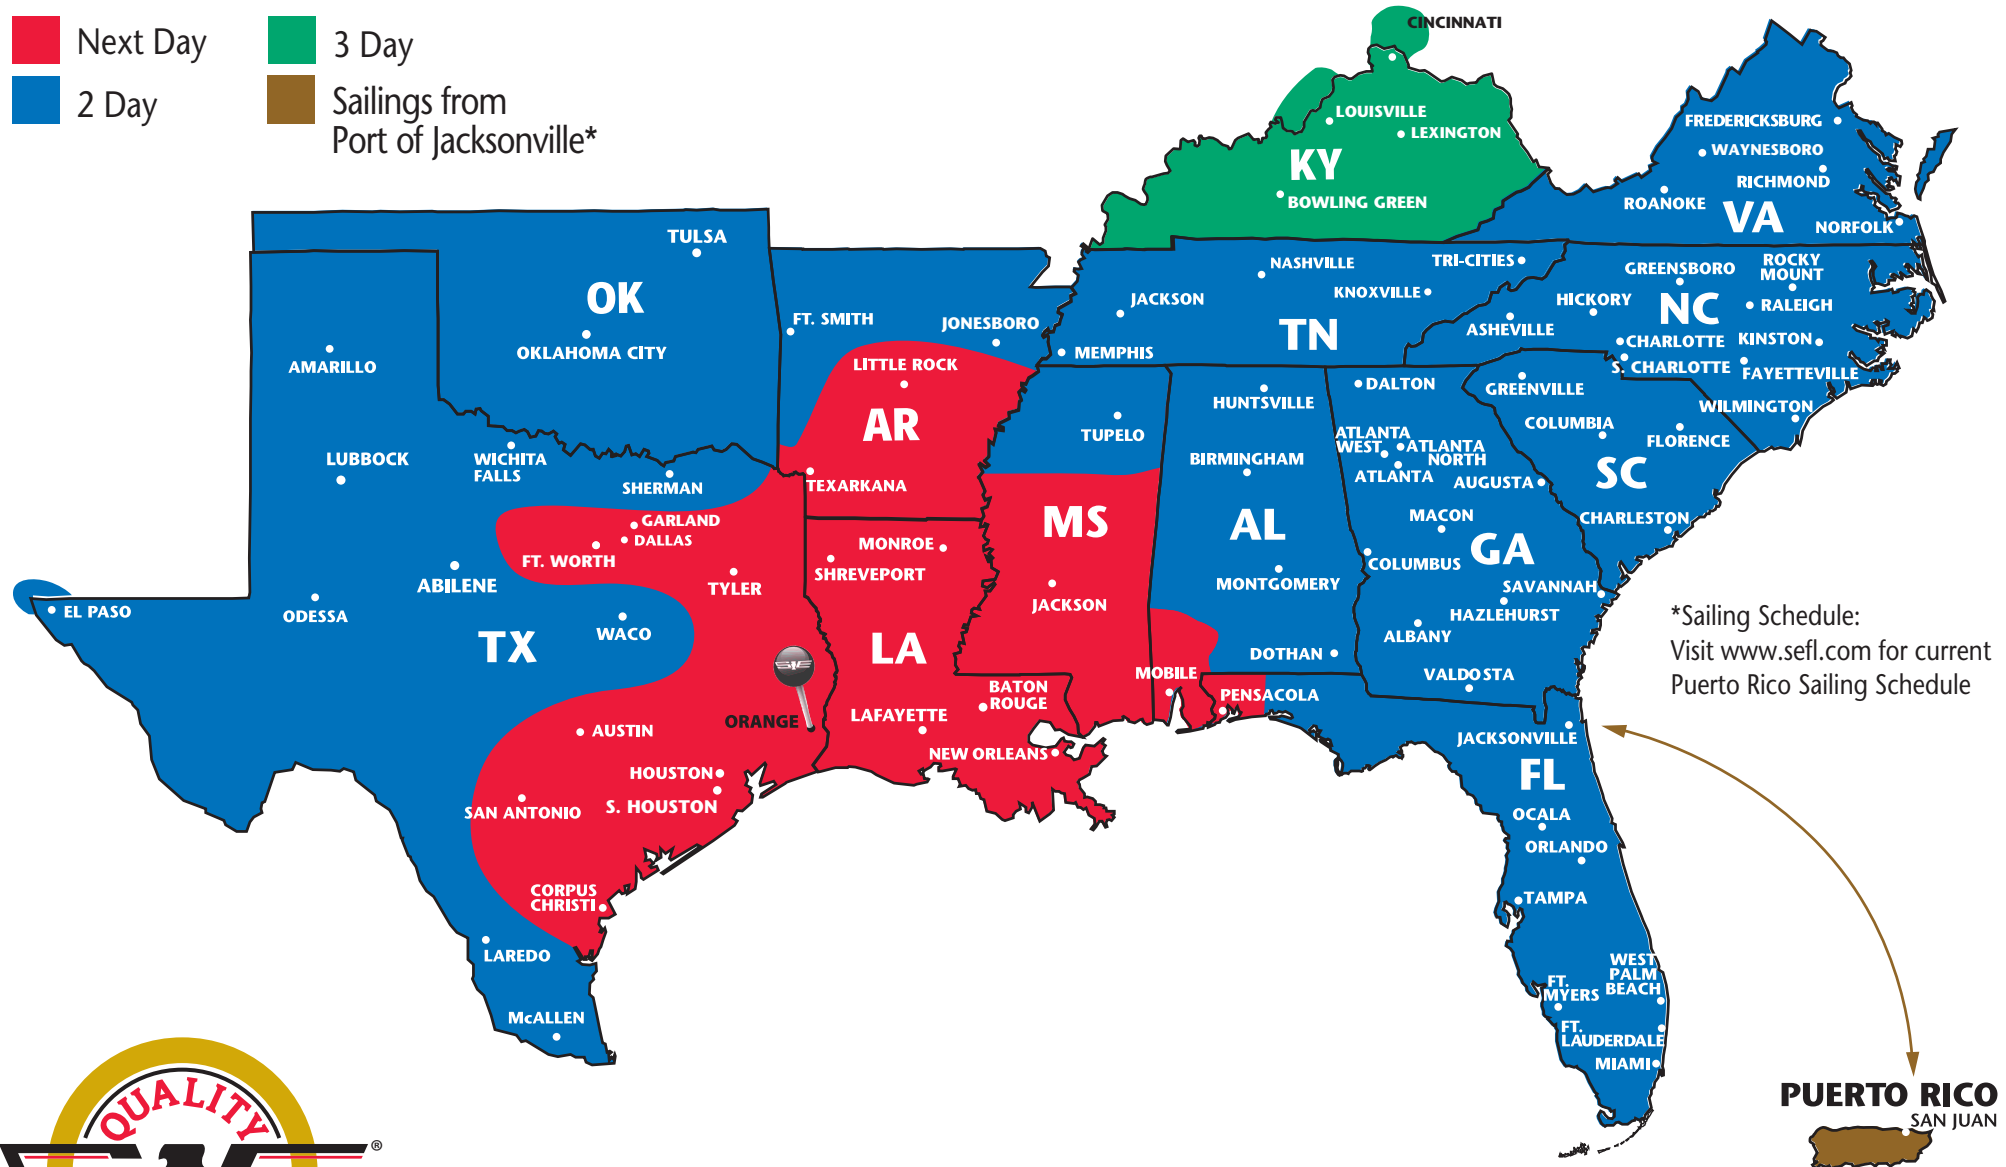

# SOUTHEASTERN FREIGHT LINES TRANSIT TIMES

## ORANGE, TEXAS

- Next Day
- 3 Day
- 2 Day
- Sailings from Port of Jacksonville\*

\*Sailing Schedule:  
Visit [www.sefl.com](http://www.sefl.com) for current  
Puerto Rico Sailing Schedule

SOUTHEASTERN FREIGHT LINES