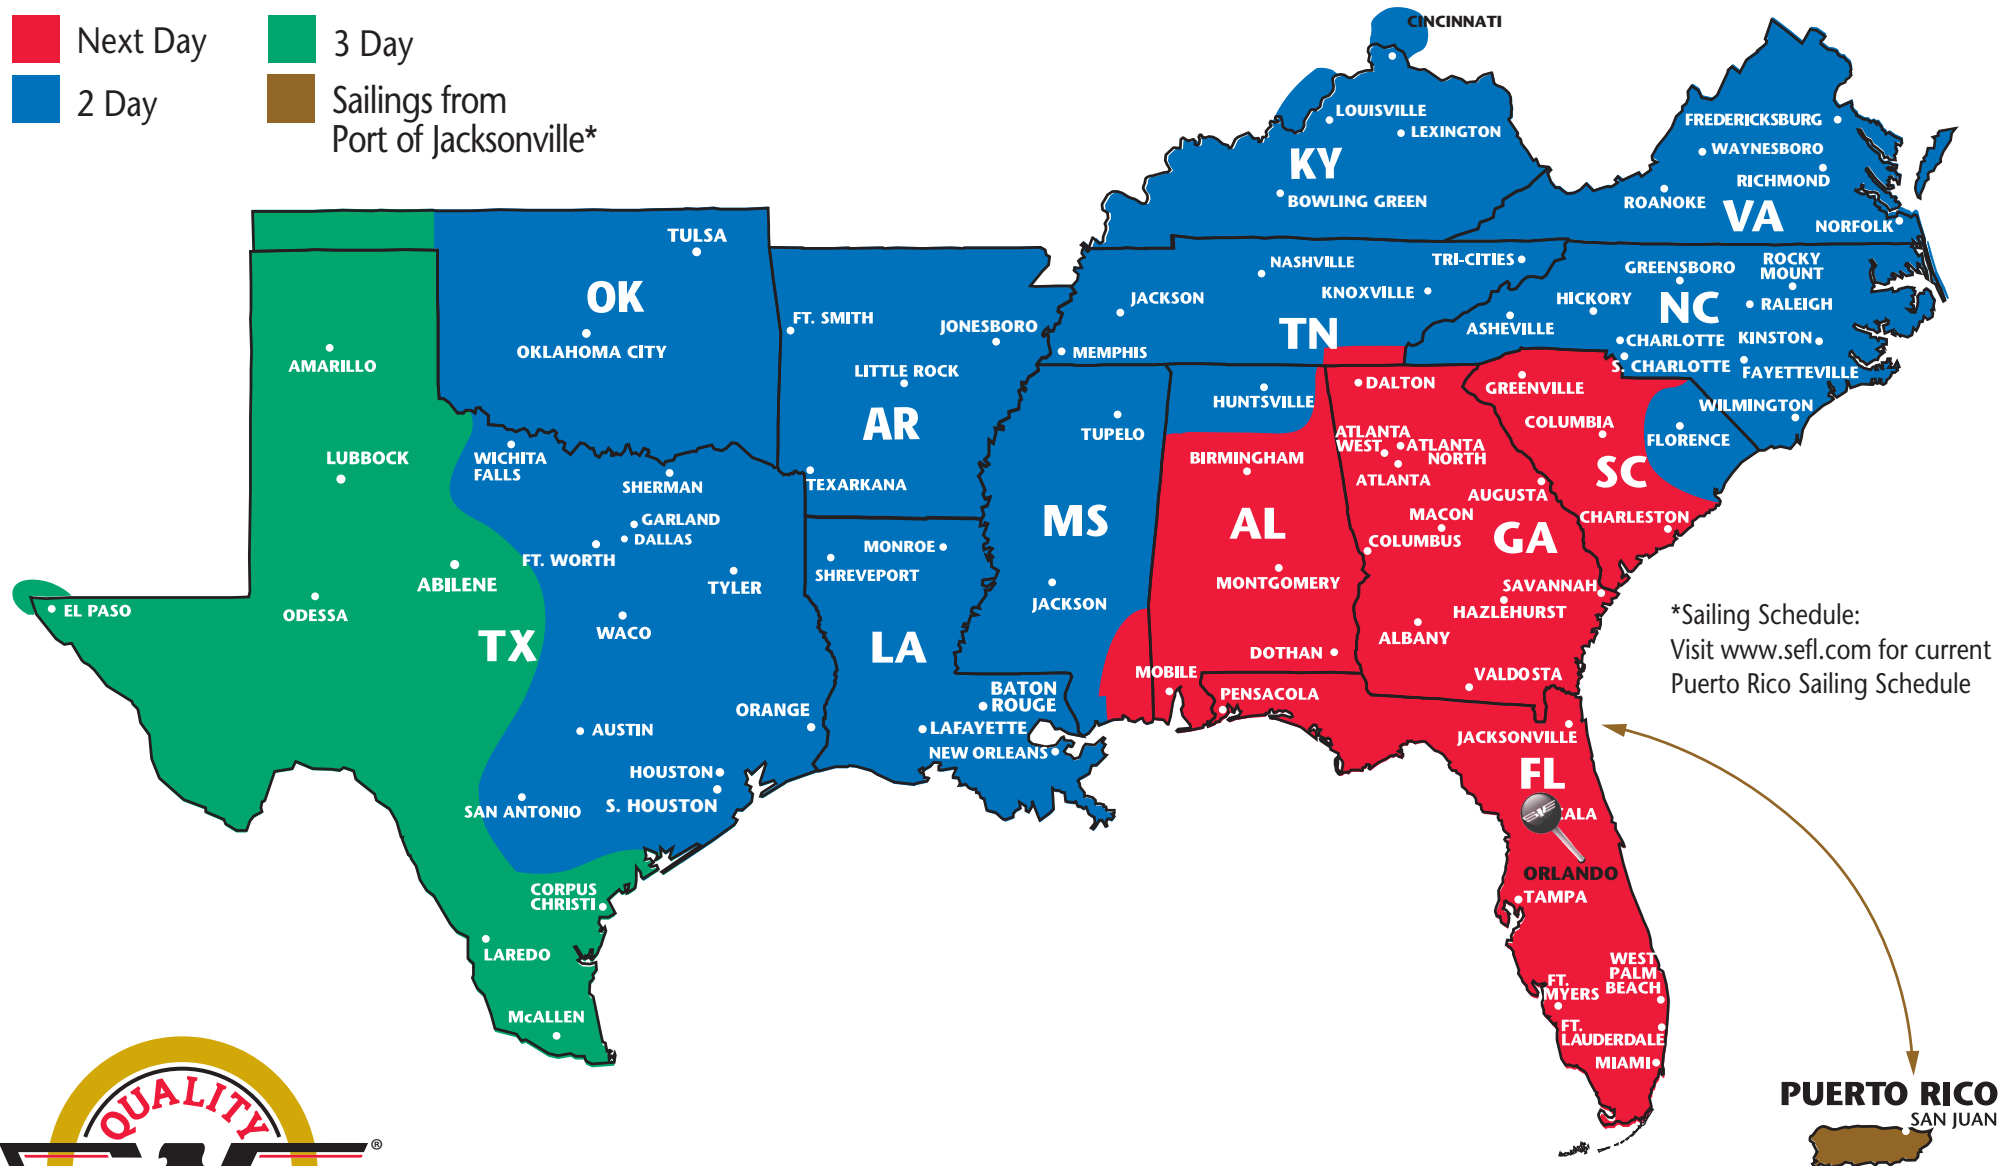

SOUTHEASTERN FREIGHT LINES TRANSIT TIMES

ORLANDO, FLORIDA (Outbound ONLY)

- Next Day
- 3 Day
- 2 Day
- Sailings from Port of Jacksonville*

*Sailing Schedule:
Visit www.sefl.com for current
Puerto Rico Sailing Schedule

SOUTHEASTERN FREIGHT LINES

10055 Central Port Drive ■ Orlando, FL 32824 ■ 407-855-1540 ■ 800-426-4820 ■ 407-856-9582 FAX
FOR GUARANTEED SERVICES 866-733-5733 ■ www.sefl.com

Some outlying zips may require additional day(s) transit. Refer to www.sefl.com for exact transit times.