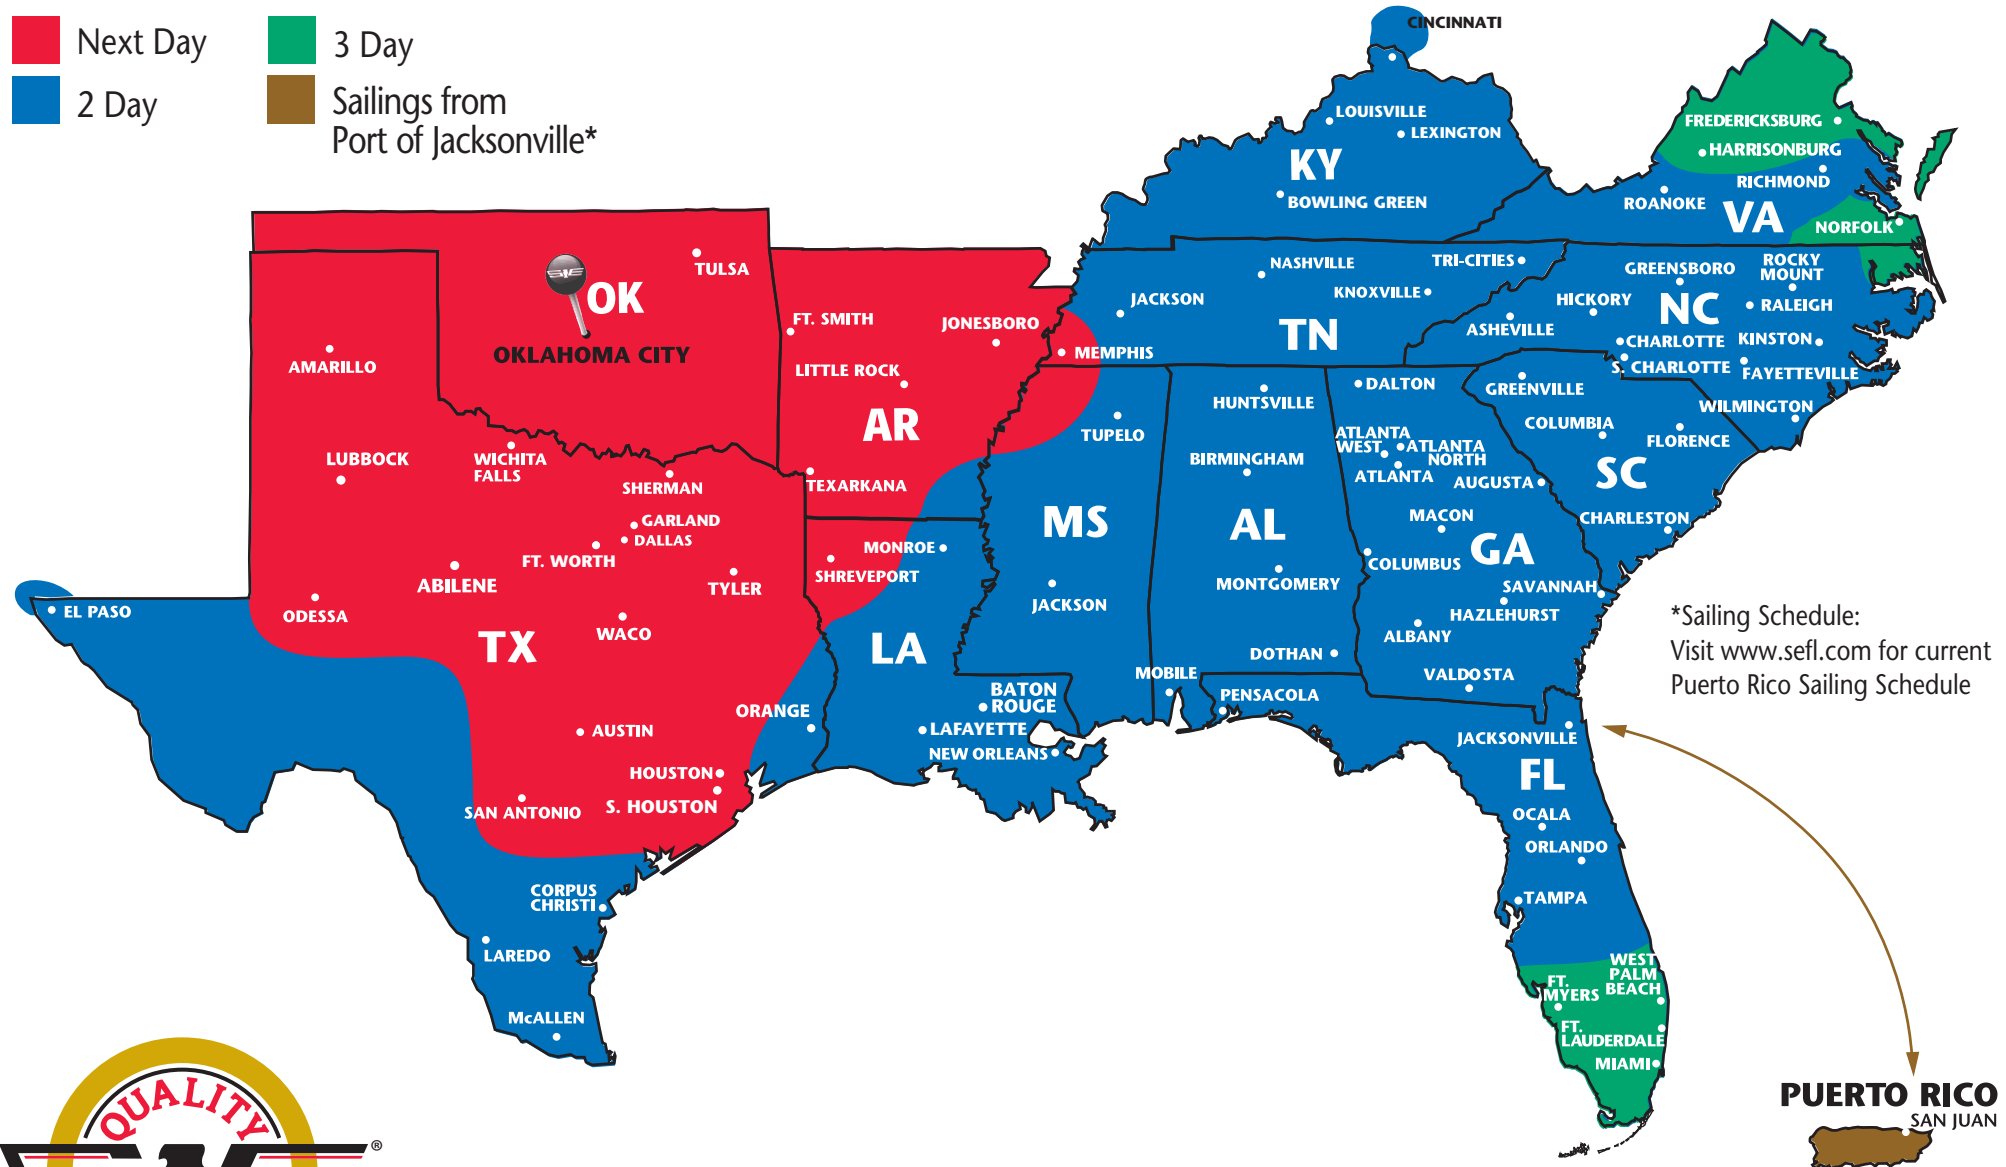

The Most Dependable North American Coverage

OKLAHOMA CITY, OKLAHOMA

PARTNERS AND REGIONS

- ★ **Southeastern Freight Lines**
AL, AR, FL, GA, KY, LA, MS, NC, OK, PR, SC, TN, TX, VA
- ★ **A. Duie Pyle**
CT, DE, MA, MD, ME, NH, NJ, NY, PA, RI, VT
- ★ **Central Arizona Freight**
AZ, NM
- ★ **Dayton Freight Lines**
IL, IN, MI, MN, MO, OH, WI
- ★ **Midwest Motor Express**
CO, IA, KS, MN, MT, ND, NE, SD, UT, WY
- ★ **Oak Harbor Freight Lines**
CA, ID, NV, OR, WA
- ★ **Honolulu Freight**
HI (outbound only)
- ★ **Lynden Transport**
AK (outbound only)
- ★ **Canada Service**
Canada (inbound & outbound)
- ★ **Mexico Service**
Mexico (inbound & outbound)

SOUTHEASTERN FREIGHT LINES TRANSIT TIMES

OKLAHOMA CITY, OKLAHOMA

- Next Day
- 3 Day
- 2 Day
- Sailings from Port of Jacksonville*

*Sailing Schedule:
Visit www.sefl.com for current
Puerto Rico Sailing Schedule

SOUTHEASTERN FREIGHT LINES

5400 SW 29th Street ■ Oklahoma City, OK 73179 ■ 405-680-0980 ■ 866-437-7335 ■ 405-680-0698 FAX

FOR GUARANTEED SERVICES 866-733-5733 ■ www.sefl.com

Some outlying zips may require additional day(s) transit. Refer to www.sefl.com for exact transit times.