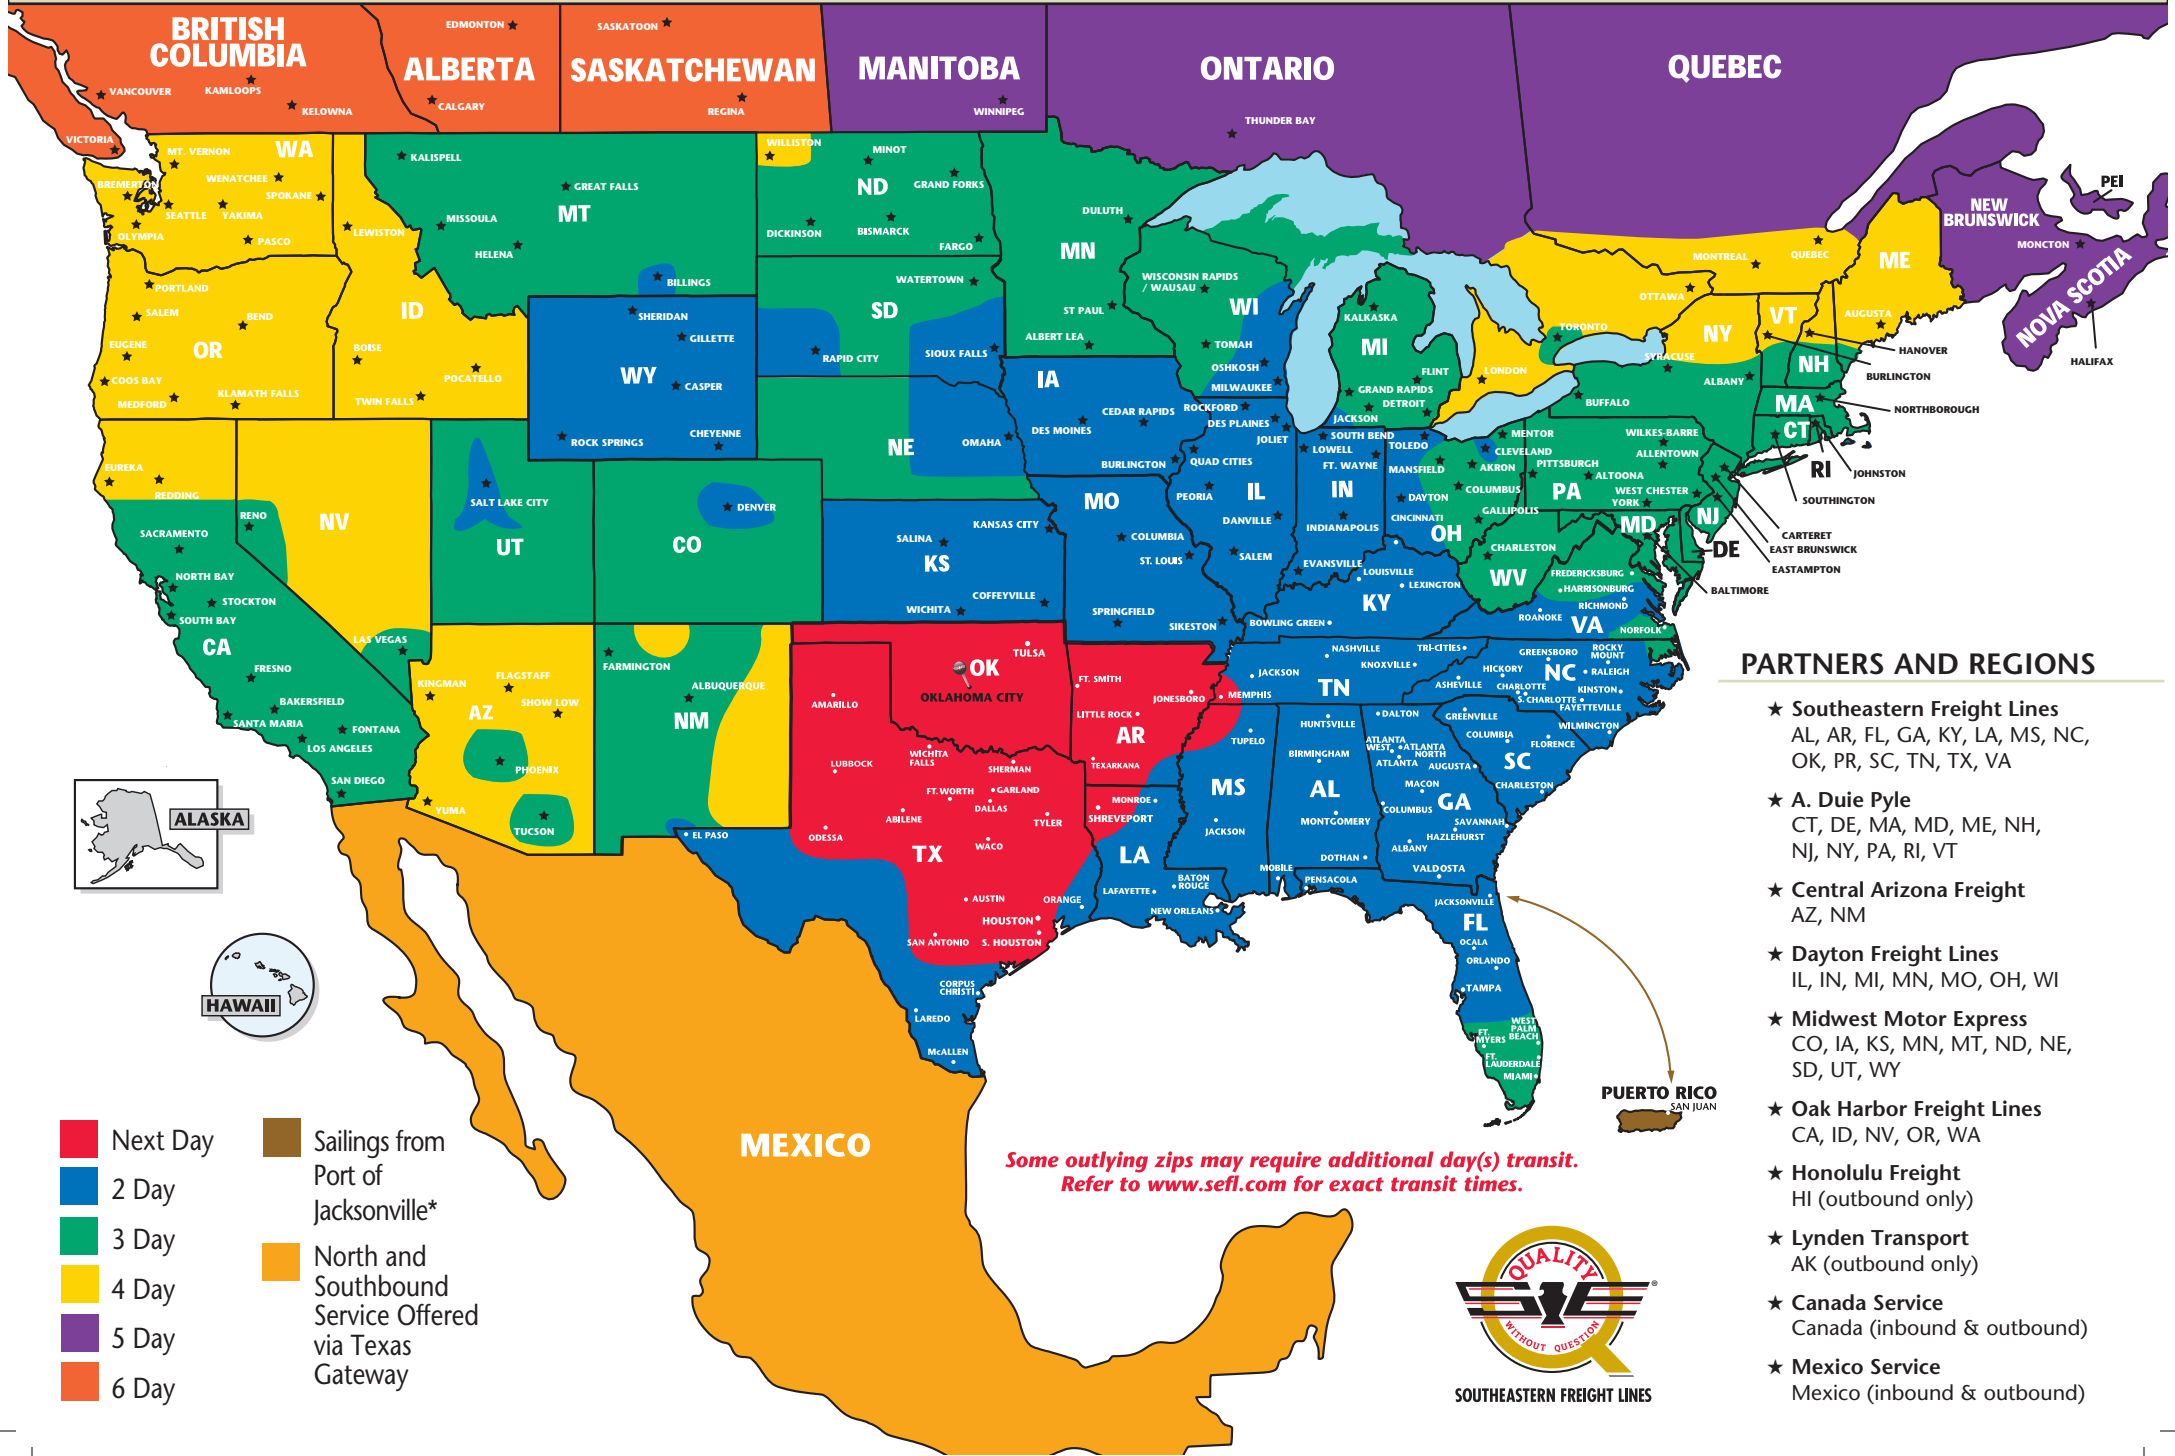

The Most Dependable North American Coverage

OKLAHOMA CITY, OKLAHOMA

PARTNERS AND REGIONS

- ★ **Southeastern Freight Lines**
AL, AR, FL, GA, KY, LA, MS, NC, OK, PR, SC, TN, TX, VA
- ★ **A. Duie Pyle**
CT, DE, MA, MD, ME, NH, NJ, NY, PA, RI, VT
- ★ **Central Arizona Freight**
AZ, NM
- ★ **Dayton Freight Lines**
IL, IN, MI, MN, MO, OH, WI
- ★ **Midwest Motor Express**
CO, IA, KS, MN, MT, ND, NE, SD, UT, WY
- ★ **Oak Harbor Freight Lines**
CA, ID, NV, OR, WA
- ★ **Honolulu Freight**
HI (outbound only)
- ★ **Lynden Transport**
AK (outbound only)
- ★ **Canada Service**
Canada (inbound & outbound)
- ★ **Mexico Service**
Mexico (inbound & outbound)

SOUTHEASTERN FREIGHT LINES TRANSIT TIMES

OKLAHOMA CITY, OKLAHOMA

- Next Day
- 3 Day
- 2 Day
- Sailings from Port of Jacksonville*

*Sailing Schedule:
Visit www.sefl.com for current
Puerto Rico Sailing Schedule

SOUTHEASTERN FREIGHT LINES

5400 SW 29th Street ■ Oklahoma City, OK 73179 ■ 405-680-0980 ■ 866-437-7335 ■ 405-680-0698 FAX

FOR GUARANTEED SERVICES 866-733-5733 ■ www.sefl.com

Some outlying zips may require additional day(s) transit. Refer to www.sefl.com for exact transit times.