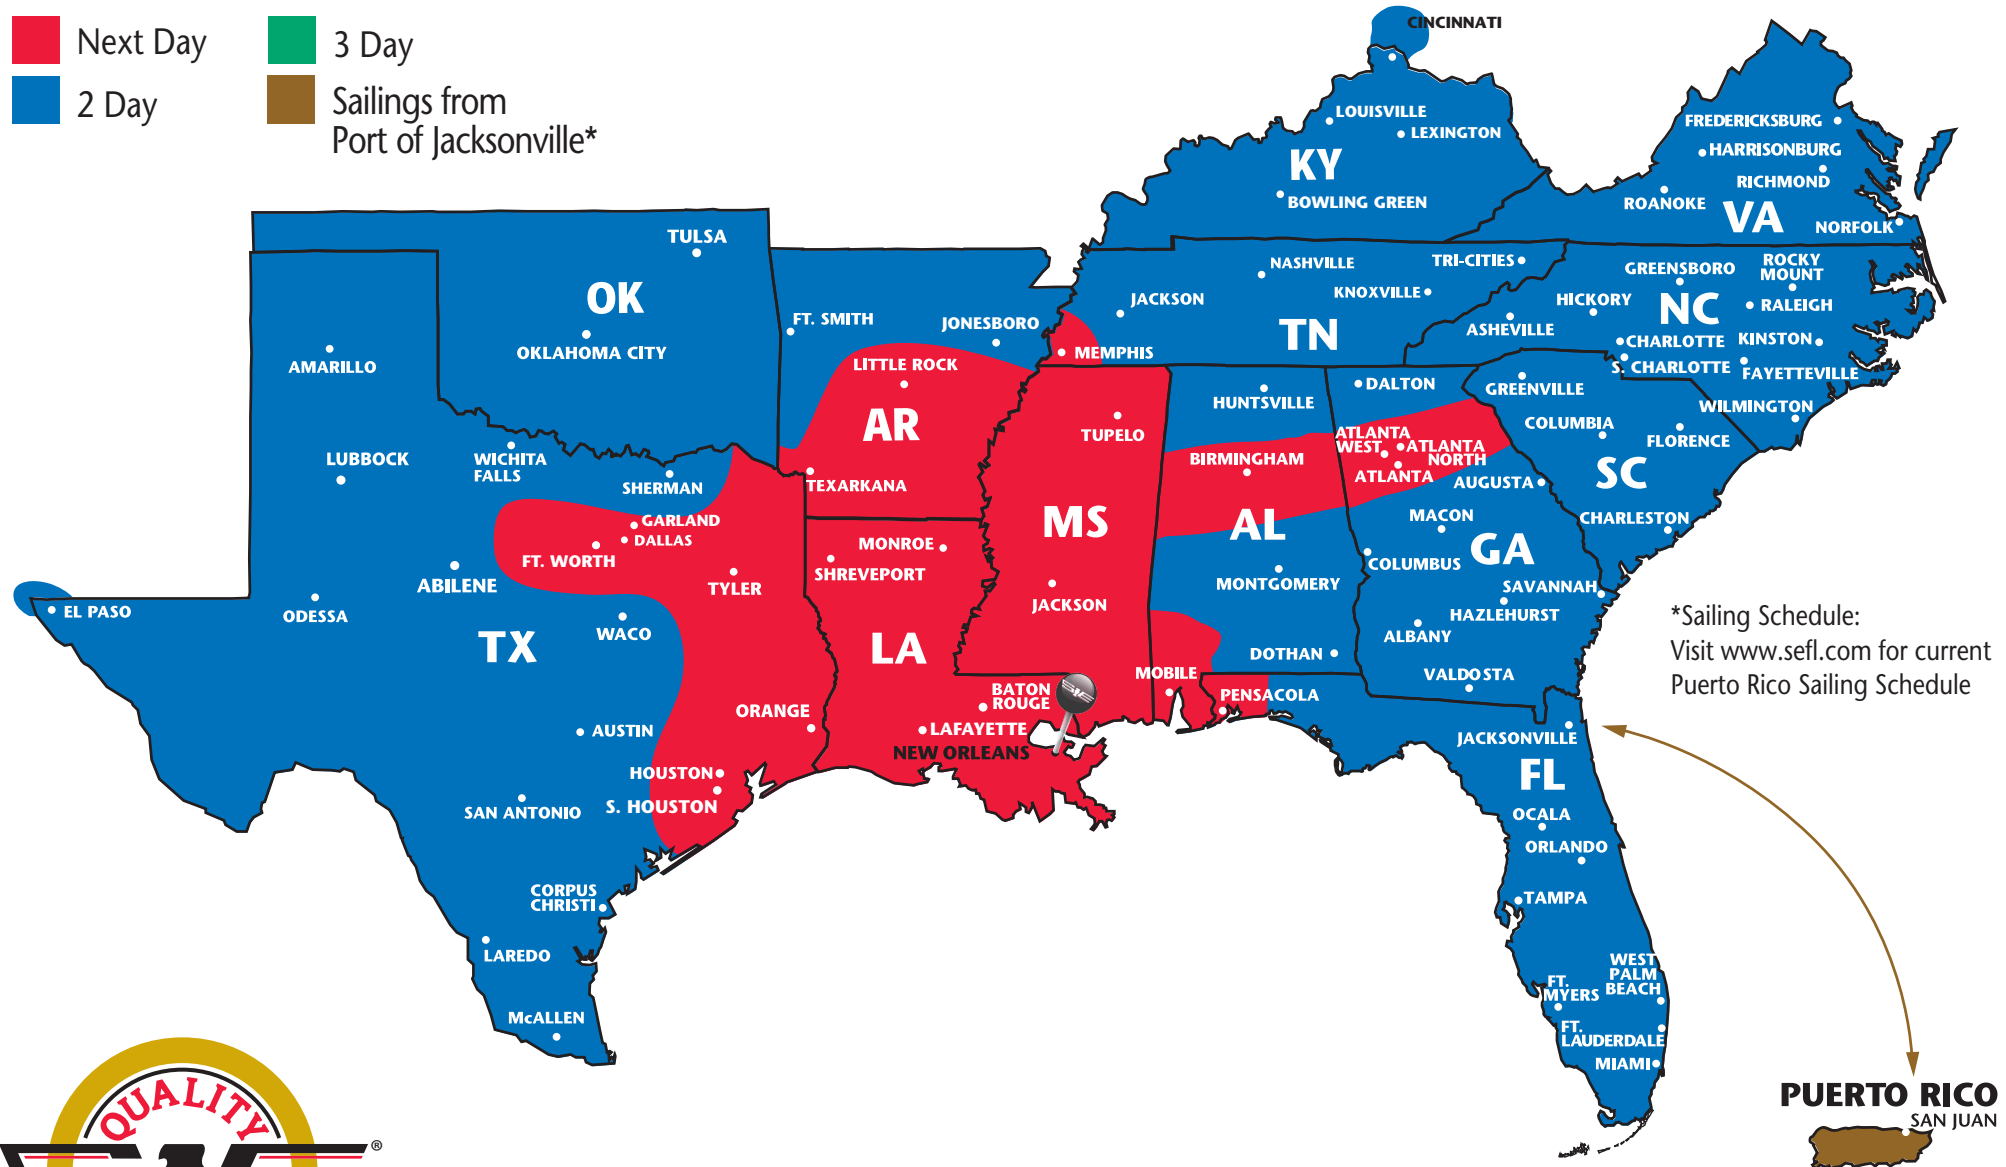

# The Most Dependable North American Coverage

## PARTNERS AND REGIONS

- ★ **Southeastern Freight Lines**  
AL, AR, FL, GA, KY, LA, MS, NC, OK, PR, SC, TN, TX, VA
- ★ **A. Duie Pyle**  
CT, DE, MA, MD, ME, NH, NJ, NY, PA, RI, VT
- ★ **Central Arizona Freight**  
AZ, NM
- ★ **Dayton Freight Lines**  
IL, IN, MI, MN, MO, OH, WI
- ★ **Midwest Motor Express**  
CO, IA, KS, MN, MT, ND, NE, SD, UT, WY
- ★ **Oak Harbor Freight Lines**  
CA, ID, NV, OR, WA
- ★ **Honolulu Freight**  
HI (outbound only)
- ★ **Lynden Transport**  
AK (outbound only)
- ★ **Canada Service**  
Canada (inbound & outbound)
- ★ **Mexico Service**  
Mexico (inbound & outbound)

# SOUTHEASTERN FREIGHT LINES TRANSIT TIMES

## NEW ORLEANS, LOUISIANA

- Next Day
- 3 Day
- 2 Day
- Sailings from Port of Jacksonville\*

\*Sailing Schedule:  
Visit [www.sefl.com](http://www.sefl.com) for current  
Puerto Rico Sailing Schedule

**SOUTHEASTERN FREIGHT LINES**