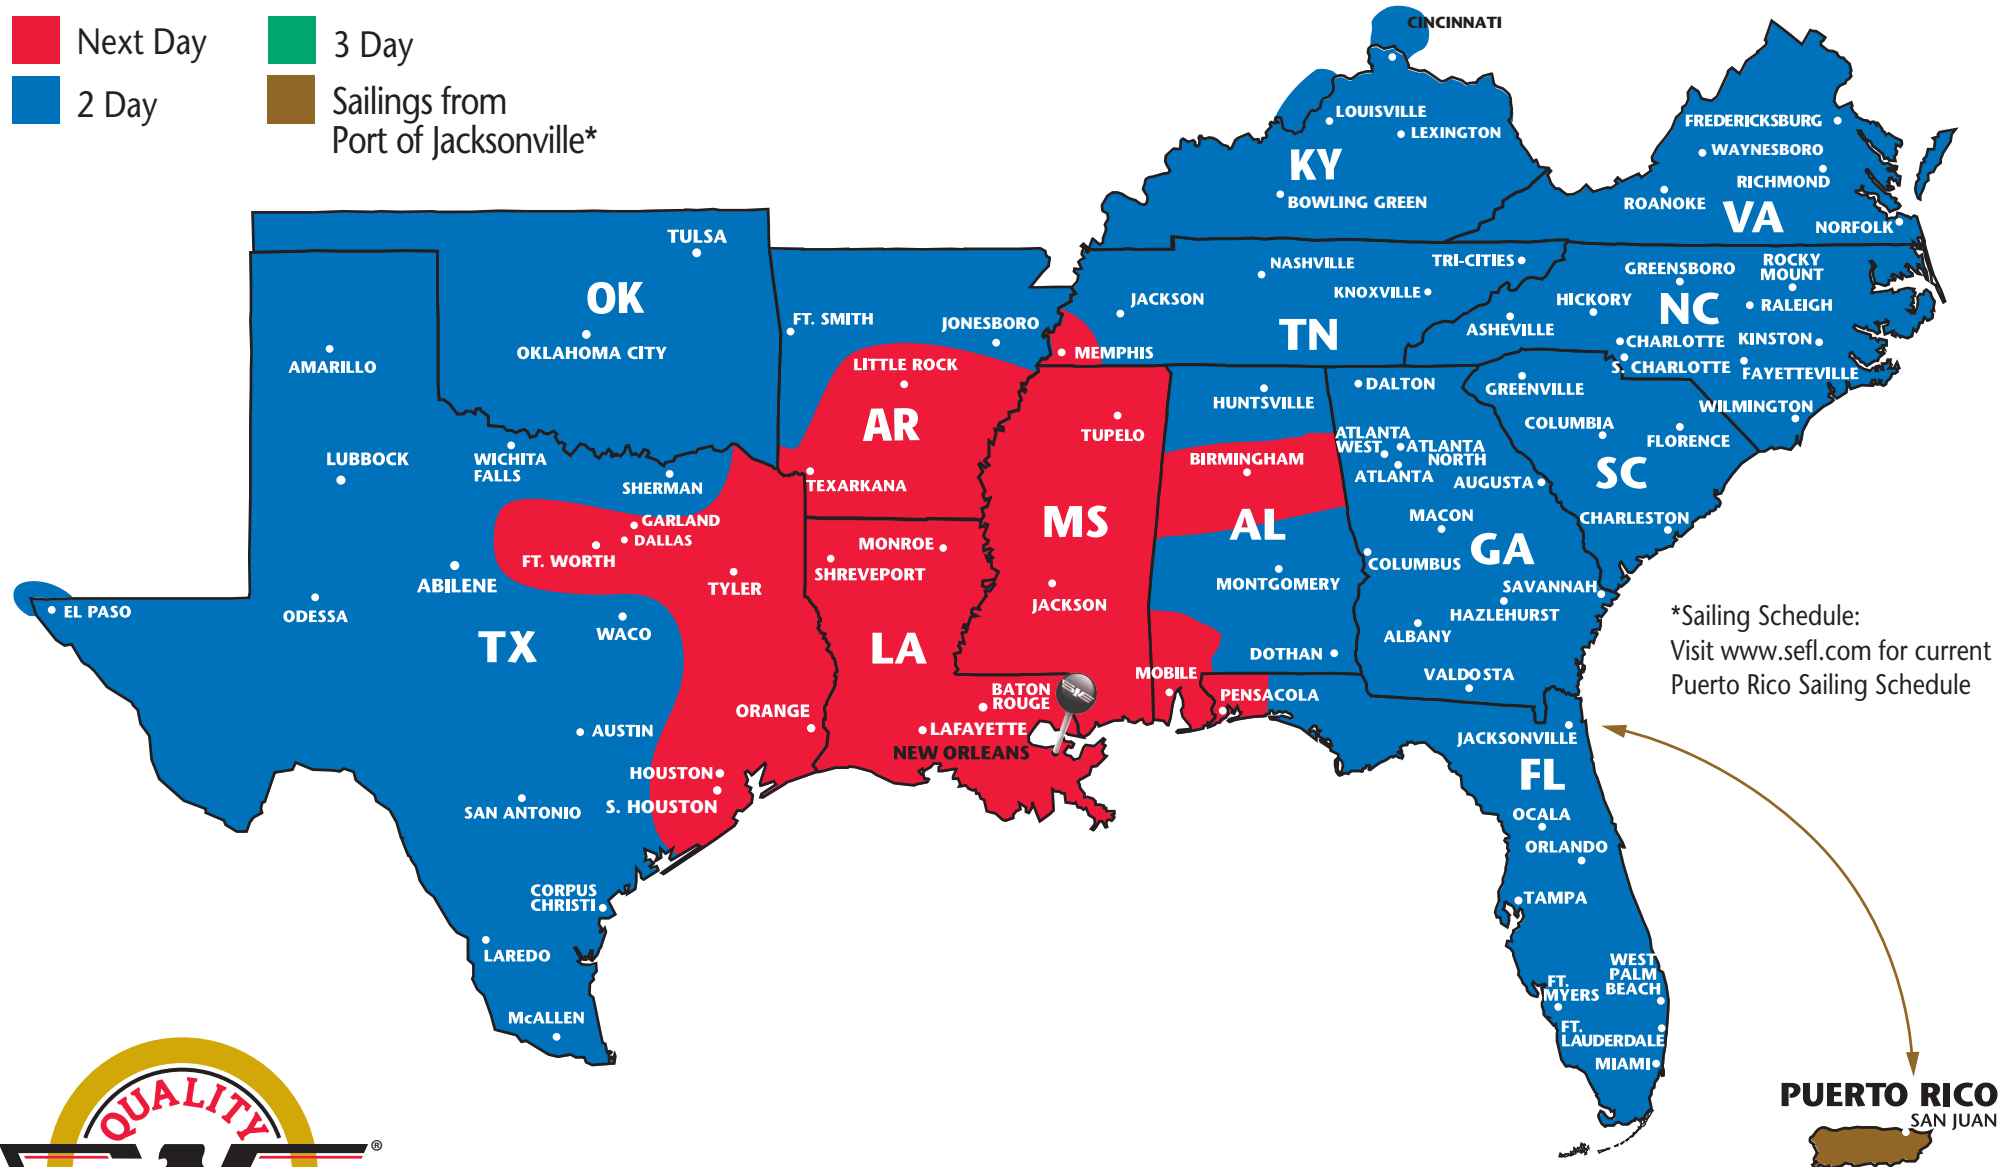

SOUTHEASTERN FREIGHT LINES TRANSIT TIMES

NEW ORLEANS, LOUISIANA

- Next Day
- 3 Day
- 2 Day
- Sailings from Port of Jacksonville*

*Sailing Schedule:
Visit www.sefl.com for current
Puerto Rico Sailing Schedule

SOUTHEASTERN FREIGHT LINES

1525 Sam's Avenue ■ Harahan, LA 70123 ■ 504-818-2411 ■ 800-346-7335 ■ 504-818-2420 FAX

FOR GUARANTEED SERVICES 866-733-5733 ■ www.sefl.com

Some outlying zips may require additional day(s) transit. Refer to www.sefl.com for exact transit times.