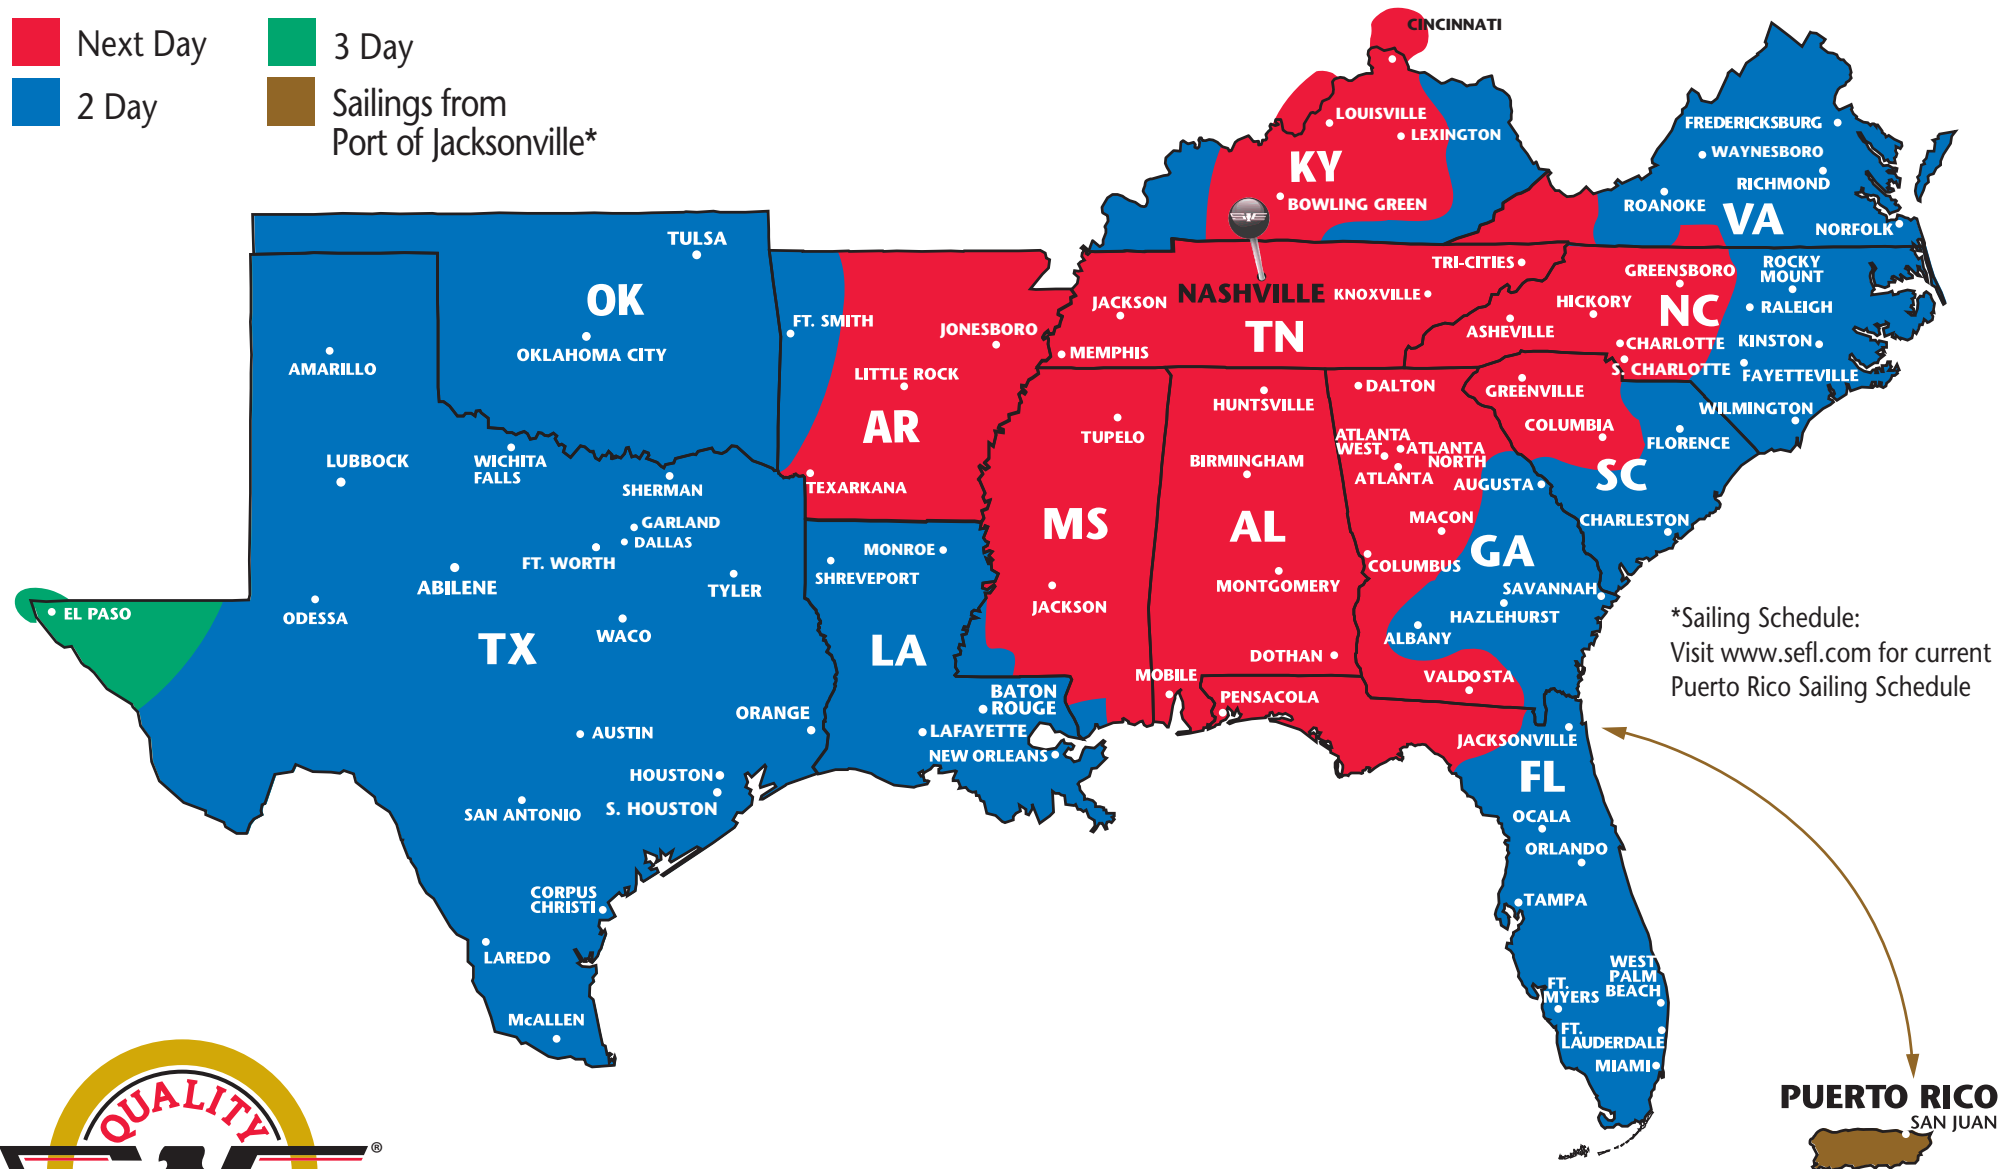

SOUTHEASTERN FREIGHT LINES TRANSIT TIMES

NASHVILLE, TENNESSEE

- Next Day
- 3 Day
- 2 Day
- Sailings from Port of Jacksonville*

*Sailing Schedule:
Visit www.sefl.com for current
Puerto Rico Sailing Schedule

SOUTHEASTERN FREIGHT LINES

4141 Murfreesboro Pike ■ Antioch, TN 37013 ■ 615-641-9120 ■ 800-225-7335 ■ 615-641-9147 FAX
FOR GUARANTEED SERVICES 866-733-5733 ■ www.sefl.com

Some outlying zips may require additional day(s) transit. Refer to www.sefl.com for exact transit times.