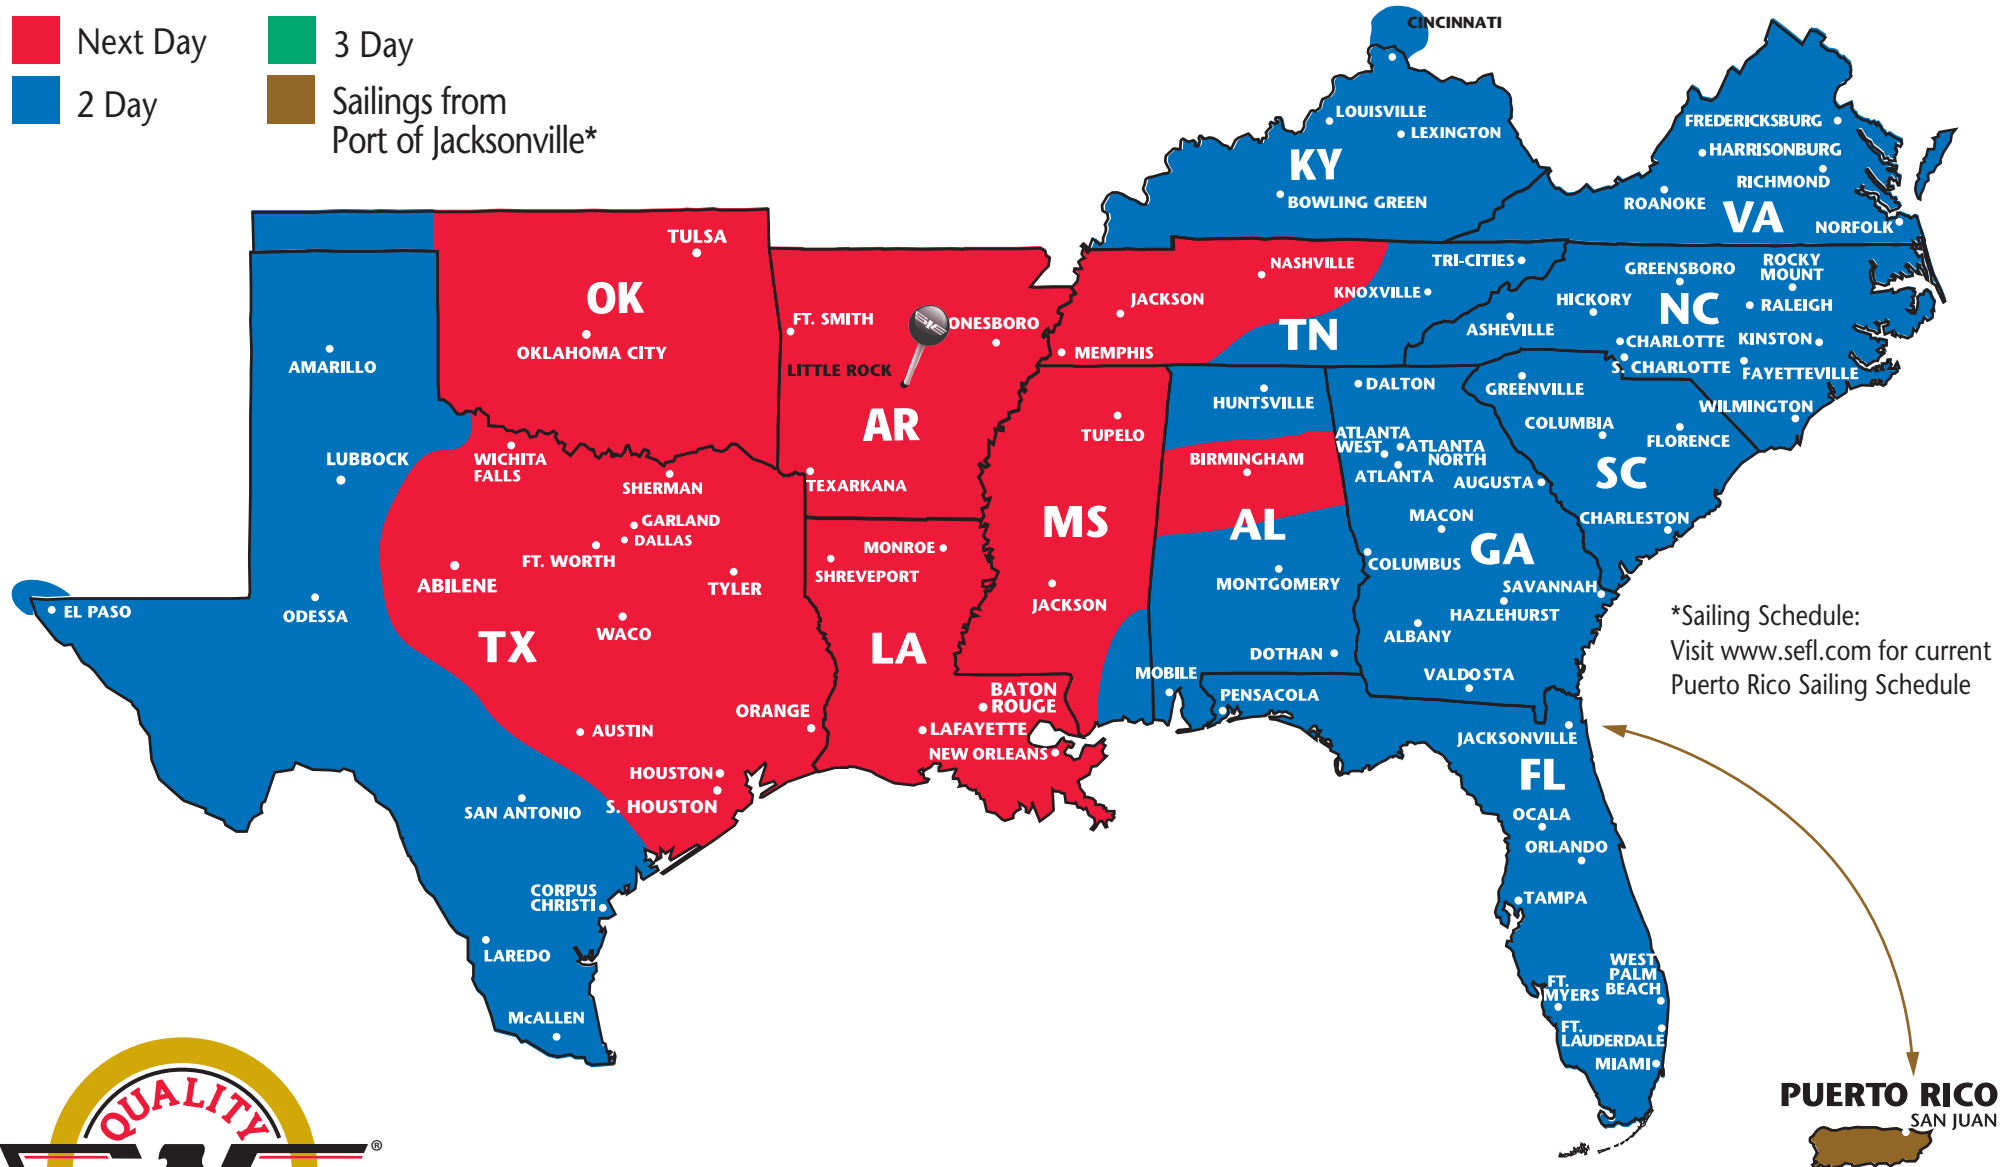

# The Most Dependable North American Coverage

LITTLE ROCK, ARKANSAS

## PARTNERS AND REGIONS

- ★ **Southeastern Freight Lines**  
AL, AR, FL, GA, KY, LA, MS, NC, OK, PR, SC, TN, TX, VA
- ★ **A. Duie Pyle**  
CT, DE, MA, MD, ME, NH, NJ, NY, PA, RI, VT
- ★ **Central Arizona Freight**  
AZ, NM
- ★ **Dayton Freight Lines**  
IL, IN, MI, MN, MO, OH, WI
- ★ **Midwest Motor Express**  
CO, IA, KS, MN, MT, ND, NE, SD, UT, WY
- ★ **Oak Harbor Freight Lines**  
CA, ID, NV, OR, WA
- ★ **Honolulu Freight**  
HI (outbound only)
- ★ **Lynden Transport**  
AK (outbound only)
- ★ **Canada Service**  
Canada (inbound & outbound)
- ★ **Mexico Service**  
Mexico (inbound & outbound)

# SOUTHEASTERN FREIGHT LINES TRANSIT TIMES

## LITTLE ROCK, ARKANSAS

- Next Day
- 3 Day
- 2 Day
- Sailings from Port of Jacksonville\*

\*Sailing Schedule:  
Visit [www.sefl.com](http://www.sefl.com) for current  
Puerto Rico Sailing Schedule

**SOUTHEASTERN FREIGHT LINES**