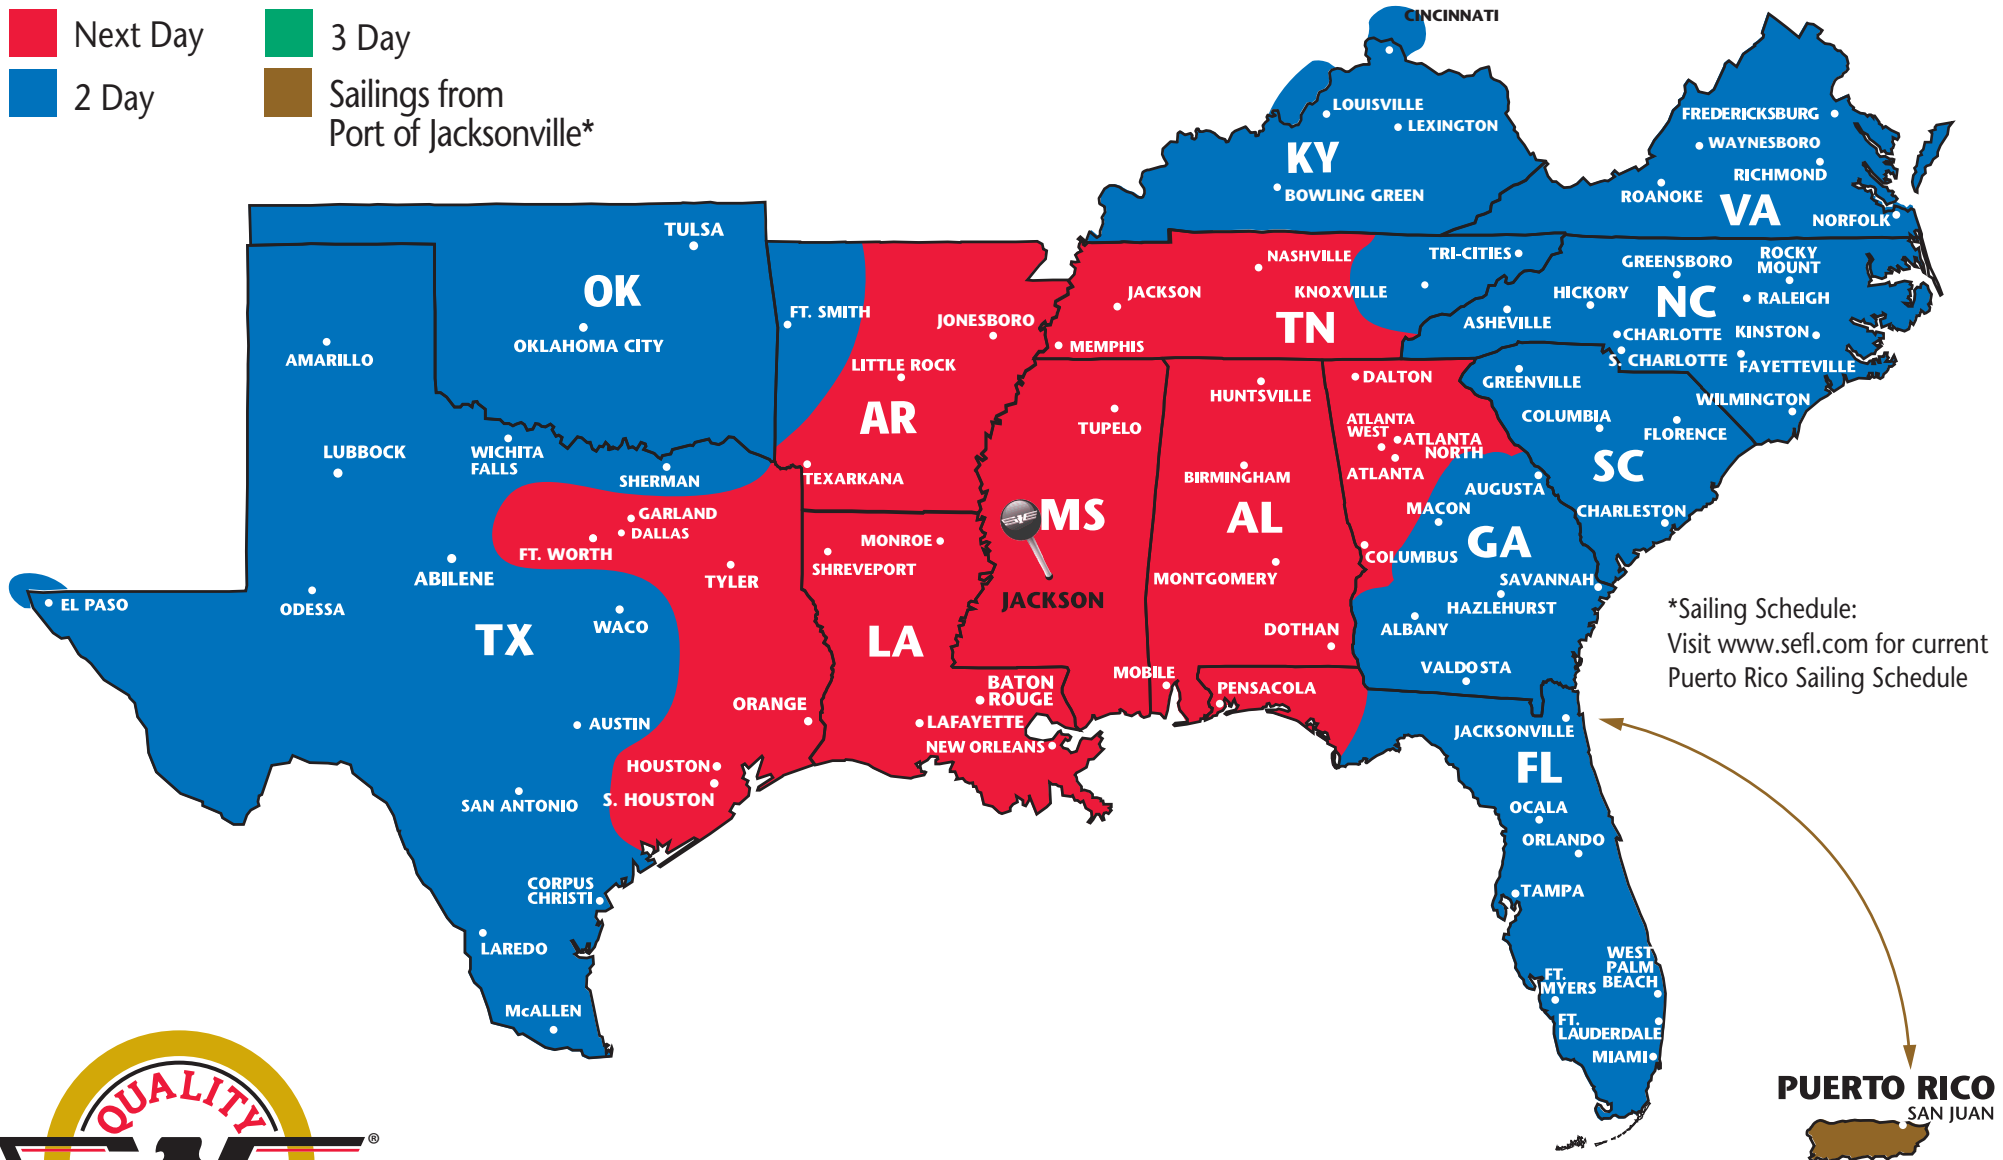

SOUTHEASTERN FREIGHT LINES TRANSIT TIMES

JACKSON, MISSISSIPPI

- Next Day
- 3 Day
- 2 Day
- Sailings from Port of Jacksonville*

*Sailing Schedule:
Visit www.sefl.com for current
Puerto Rico Sailing Schedule

SOUTHEASTERN FREIGHT LINES

323 Leggett Drive ■ Richland, MS 39218 ■ 601-420-0465 ■ 866-700-7335 ■ 601-939-3556 FAX
FOR GUARANTEED SERVICES 866-733-5733 ■ www.sefl.com

Some outlying zips may require additional day(s) transit. Refer to www.sefl.com for exact transit times.