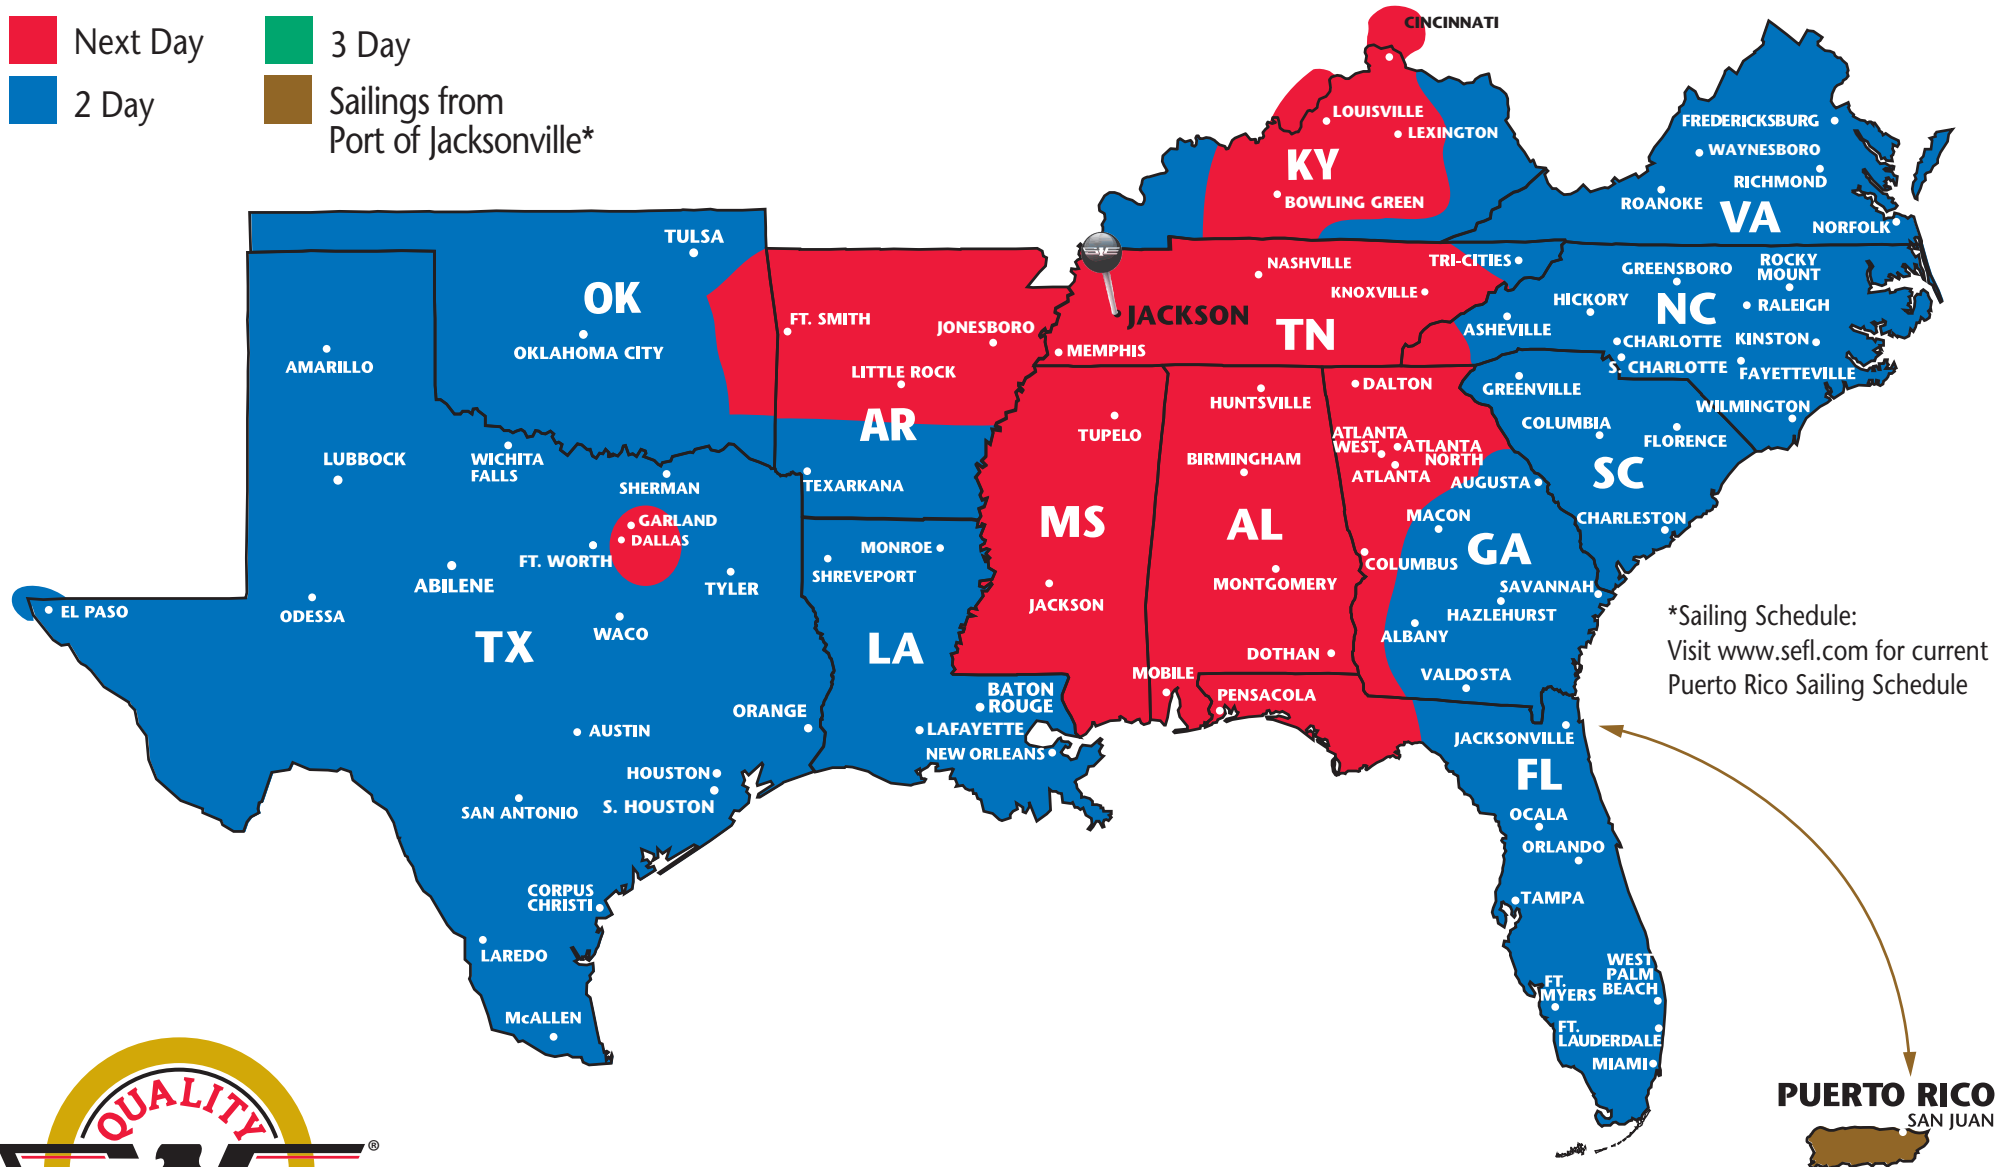

SOUTHEASTERN FREIGHT LINES TRANSIT TIMES

JACKSON, TENNESSEE

■ Next Day
■ 2 Day

■ 3 Day
■ Sailings from Port of Jacksonville*

*Sailing Schedule:
Visit www.sefl.com for current
Puerto Rico Sailing Schedule

SOUTHEASTERN FREIGHT LINES

2580 Bells Highway ■ Jackson, TN 38305 ■ 731-664-6698 ■ 800-752-7335 ■ 731-664-9597 FAX
FOR GUARANTEED SERVICES 866-733-5733 ■ www.sefl.com

Some outlying zips may require additional day(s) transit. Refer to www.sefl.com for exact transit times.