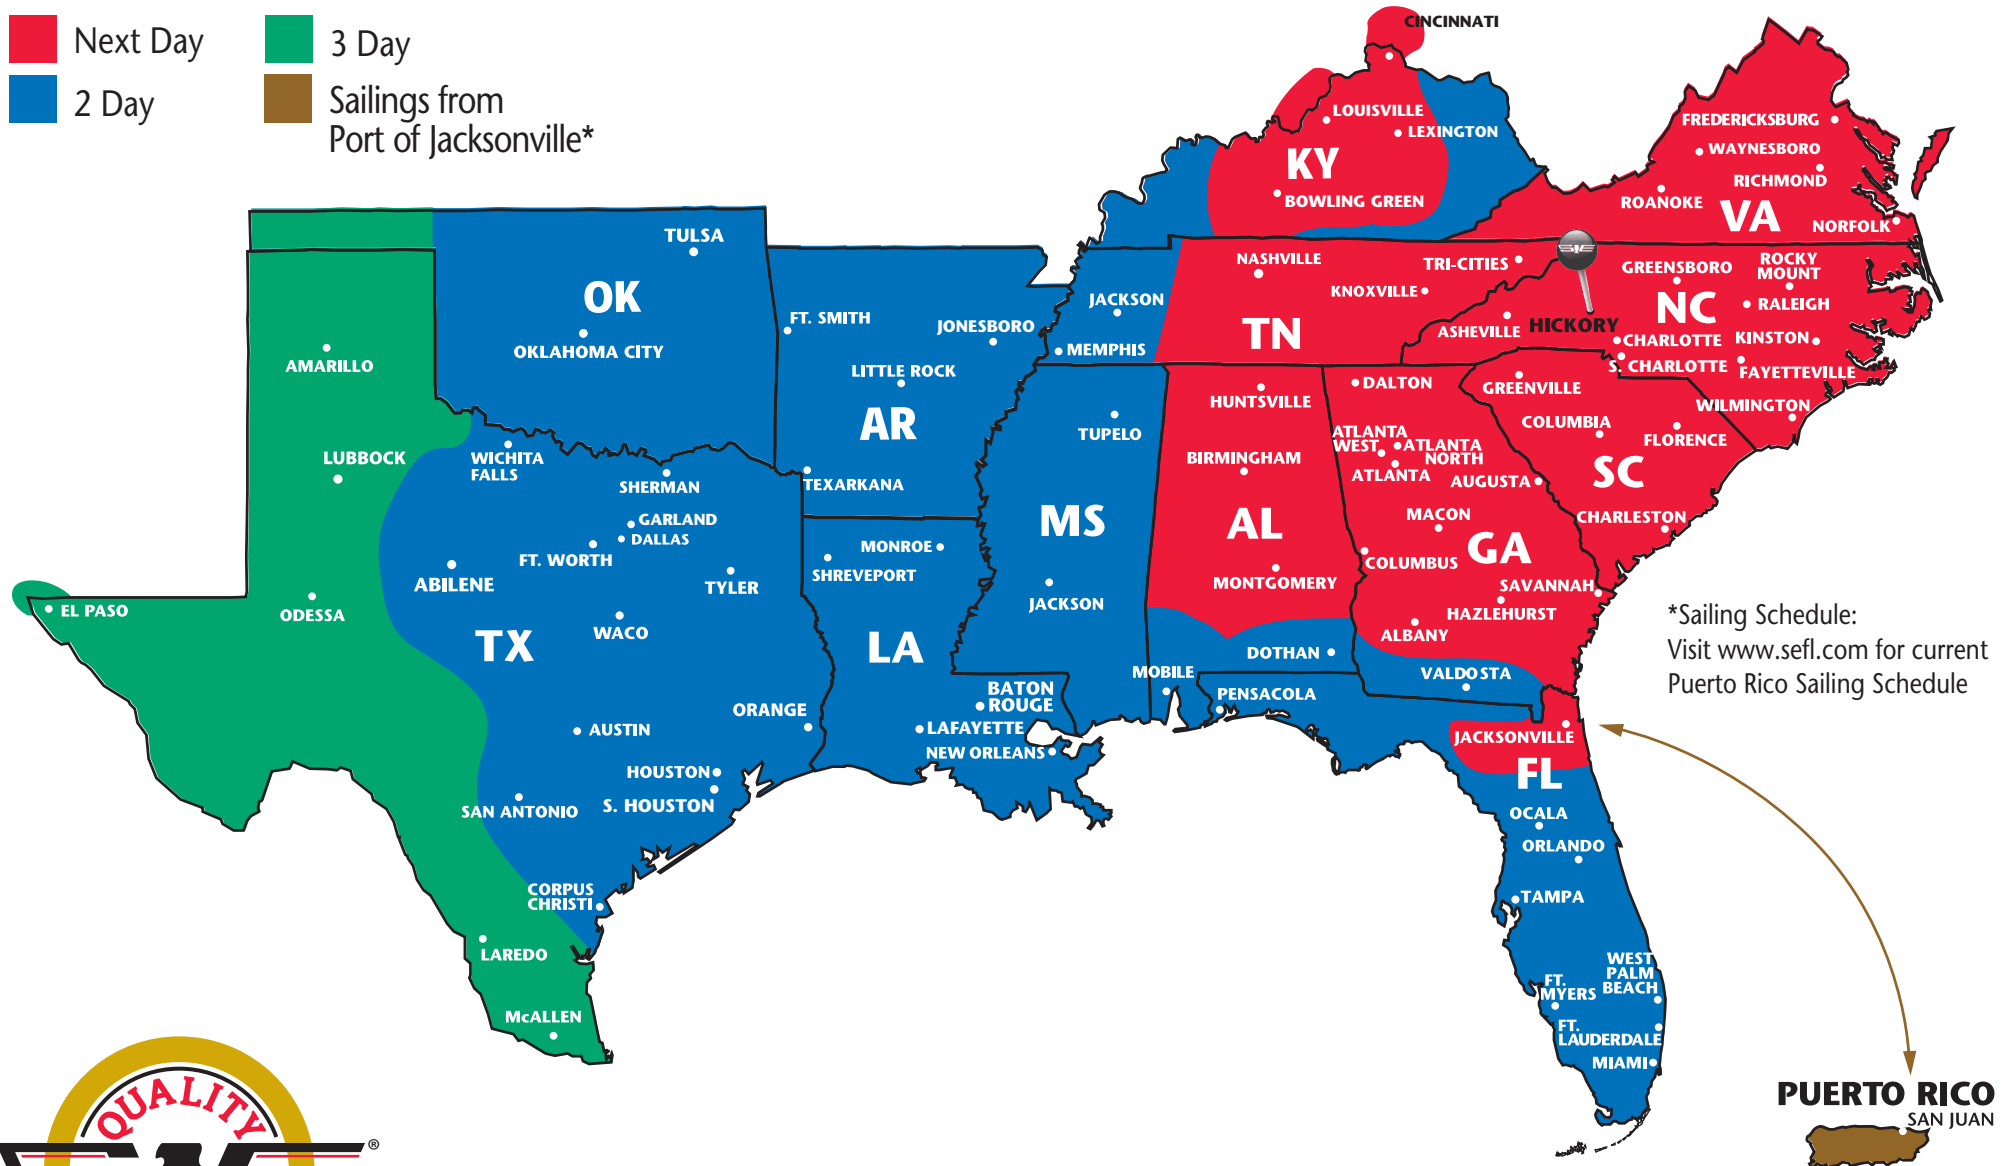

SOUTHEASTERN FREIGHT LINES TRANSIT TIMES

HICKORY, NORTH CAROLINA

Next Day
2 Day

3 Day
Sailings from Port of Jacksonville*

SOUTHEASTERN FREIGHT LINES

3055 Kelly Boulevard ■ Hickory, NC 28610 ■ 828-459-0381 ■ 800-332-2511 ■ 828-459-0485 FAX
FOR GUARANTEED SERVICES 866-733-5733 ■ www.sefl.com

Some outlying zips may require additional day(s) transit. Refer to www.sefl.com for exact transit times.

1900100
04/2020