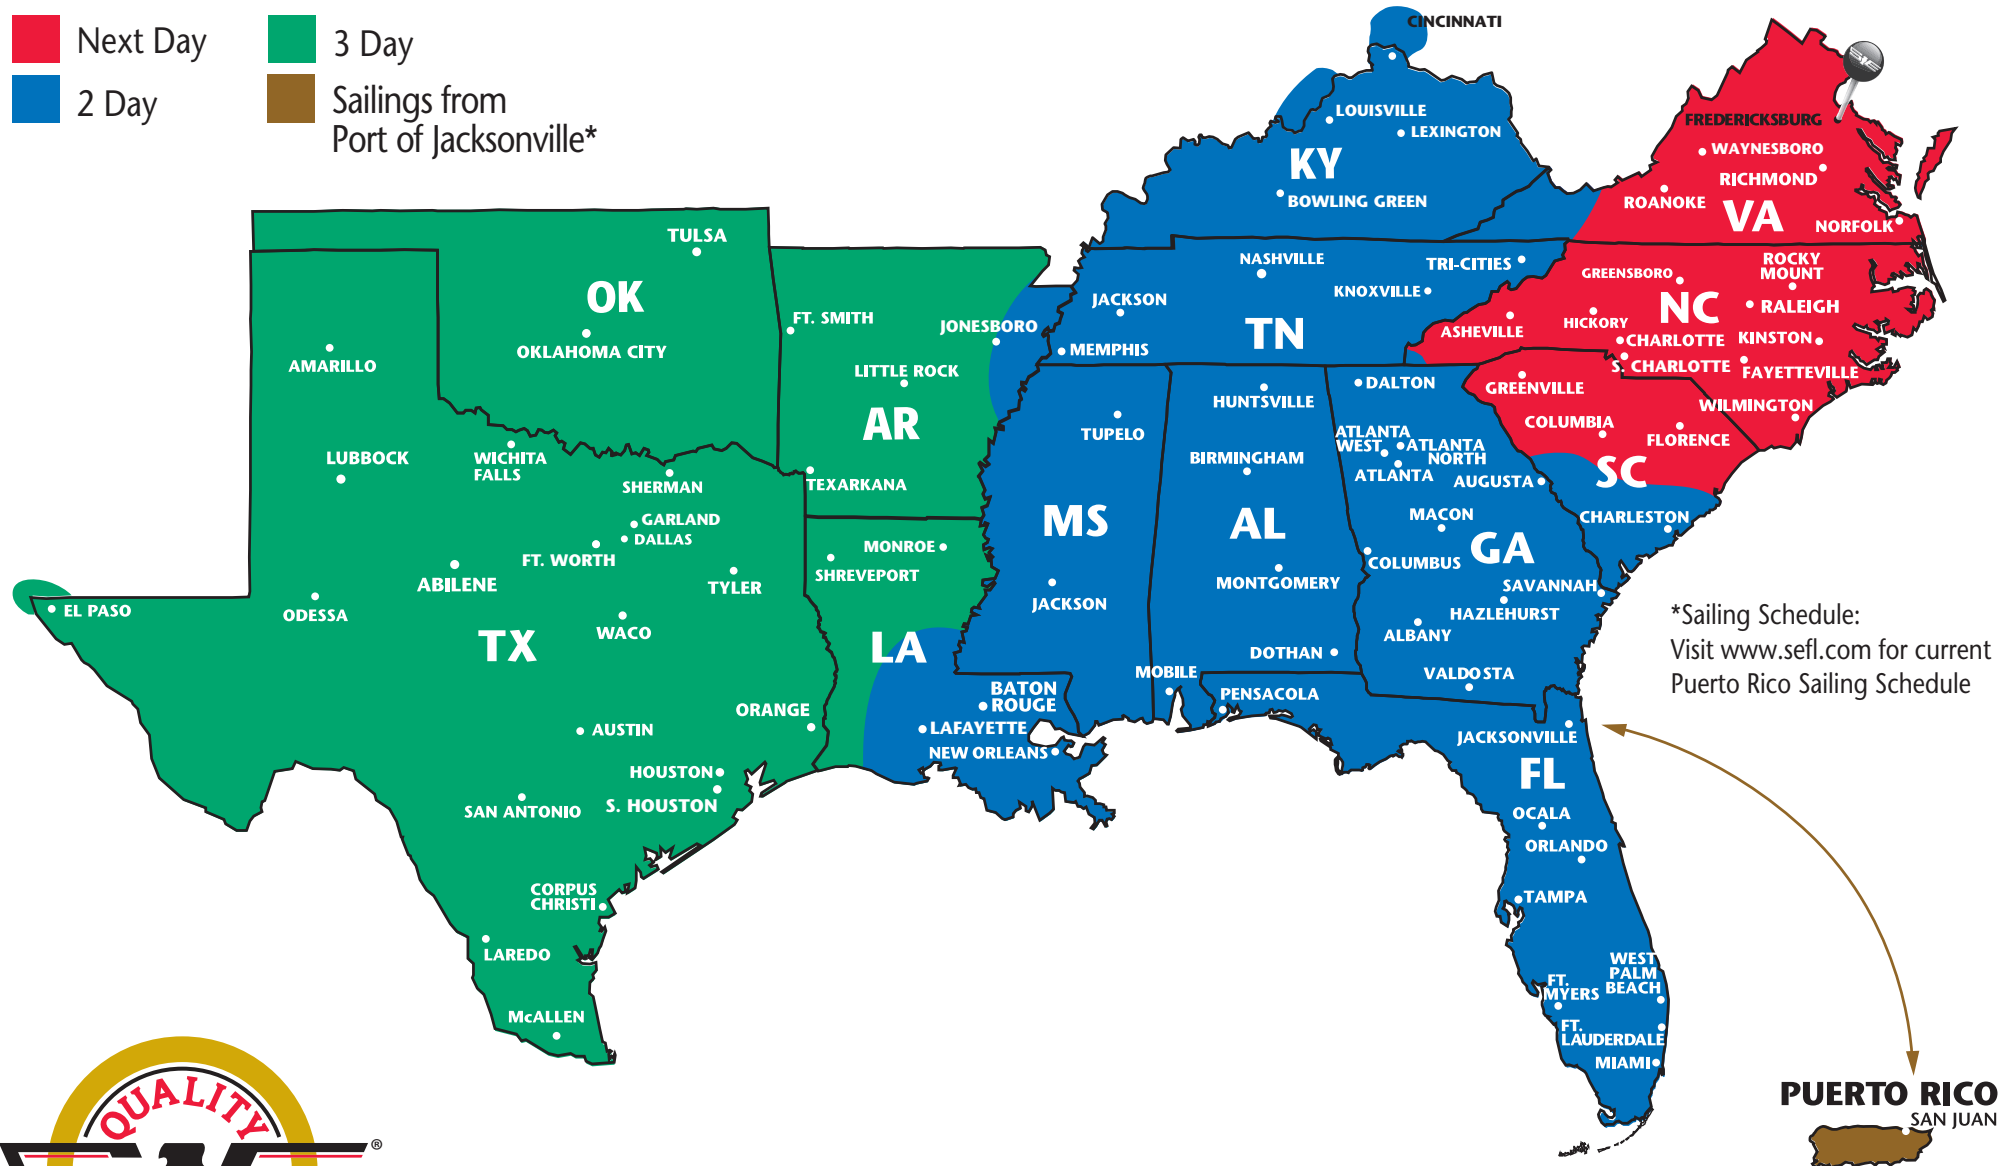

SOUTHEASTERN FREIGHT LINES TRANSIT TIMES

FREDERICKSBURG, VIRGINIA

- Next Day
- 3 Day
- 2 Day
- Sailings from Port of Jacksonville*

*Sailing Schedule:
Visit www.sefl.com for current
Puerto Rico Sailing Schedule

SOUTHEASTERN FREIGHT LINES

42 Sage Lane ■ Falmouth, VA 22405 ■ 540-288-9953 ■ 877-461-7335 ■ 540-288-3725 FAX

FOR GUARANTEED SERVICES 866-733-5733 ■ www.sefl.com

Some outlying zips may require additional day(s) transit. Refer to www.sefl.com for exact transit times.