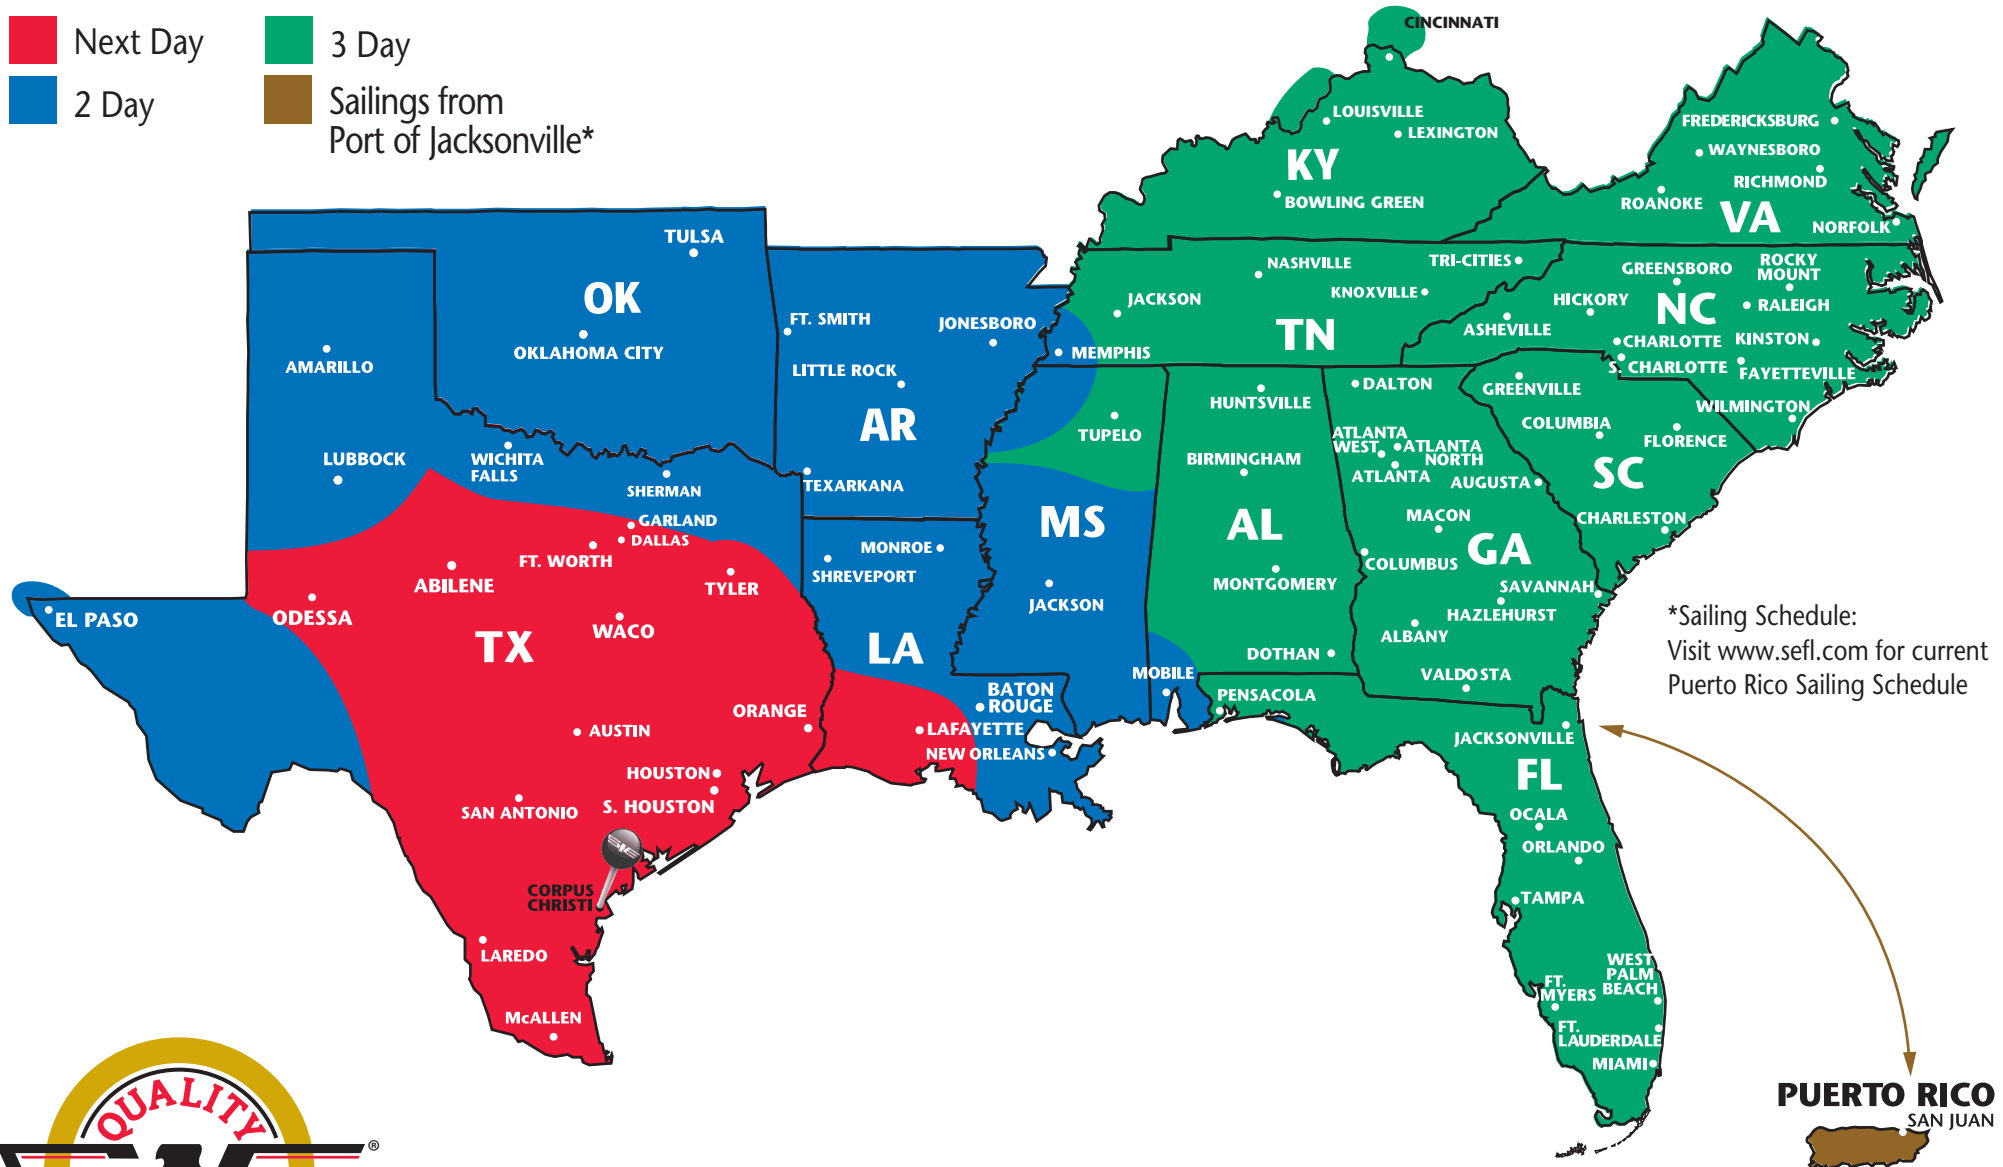

SOUTHEASTERN FREIGHT LINES TRANSIT TIMES

CORPUS CHRISTI, TEXAS

Next Day
2 Day

3 Day
Sailings from Port of Jacksonville*

*Sailing Schedule:
Visit www.sefl.com for current
Puerto Rico Sailing Schedule

SOUTHEASTERN FREIGHT LINES