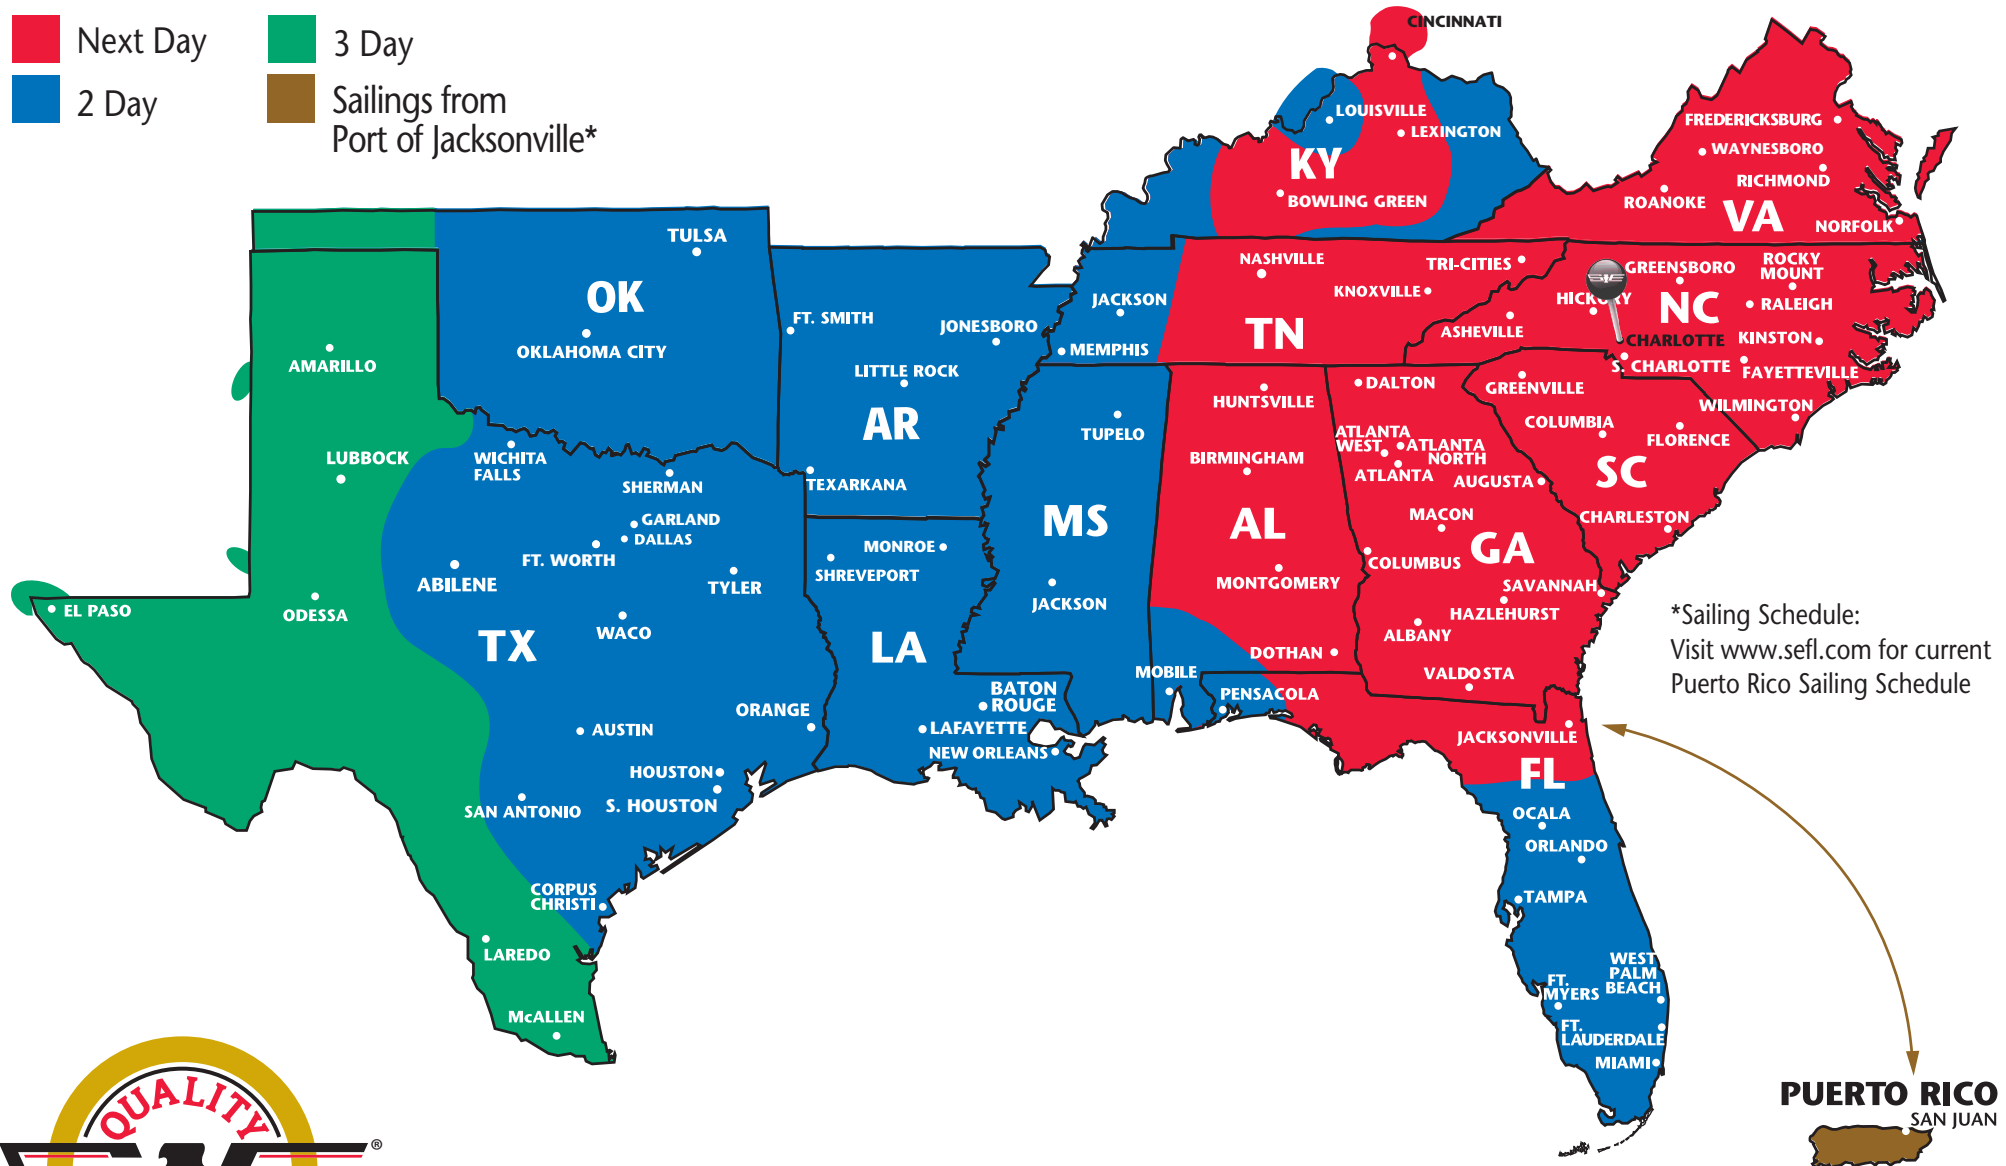

# SOUTHEASTERN FREIGHT LINES TRANSIT TIMES

## CHARLOTTE, NORTH CAROLINA

- Next Day
- 3 Day
- 2 Day
- Sailings from Port of Jacksonville\*

\*Sailing Schedule:  
Visit [www.sefl.com](http://www.sefl.com) for current  
Puerto Rico Sailing Schedule

**SOUTHEASTERN FREIGHT LINES**