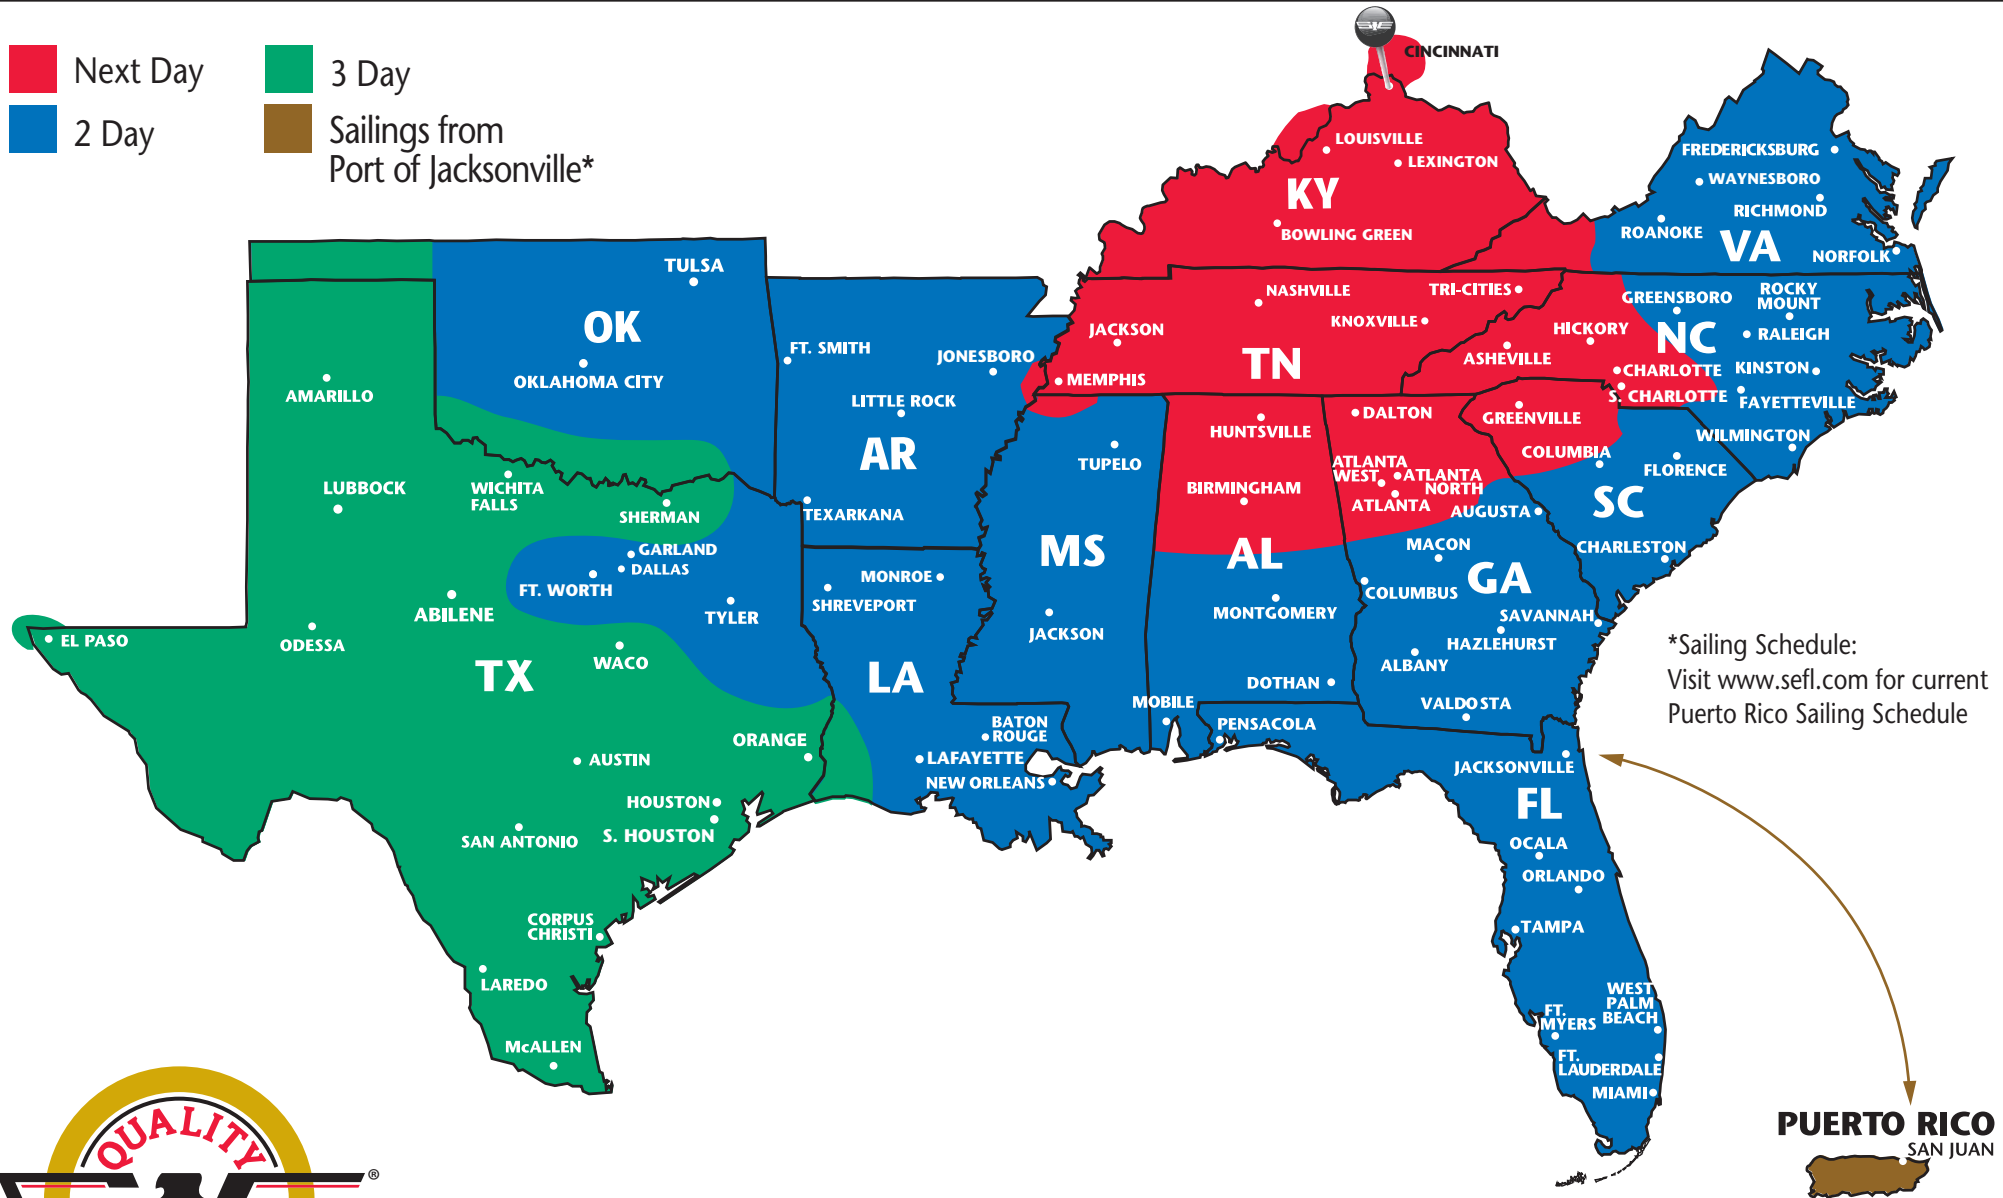

SOUTHEASTERN FREIGHT LINES TRANSIT TIMES

CINCINNATI, OHIO

- Next Day
- 3 Day
- 2 Day
- Sailings from Port of Jacksonville*

*Sailing Schedule:
Visit www.sefl.com for current
Puerto Rico Sailing Schedule

SOUTHEASTERN FREIGHT LINES

1040 Fleet Boulevard ■ Independence, KY 41051 ■ 513-826-5387 ■ 888-635-7335 ■ 513-242-0391 FAX

FOR GUARANTEED SERVICES 866-733-5733 ■ www.sefl.com

Some outlying zips may require additional day(s) transit. Refer to www.sefl.com for exact transit times.