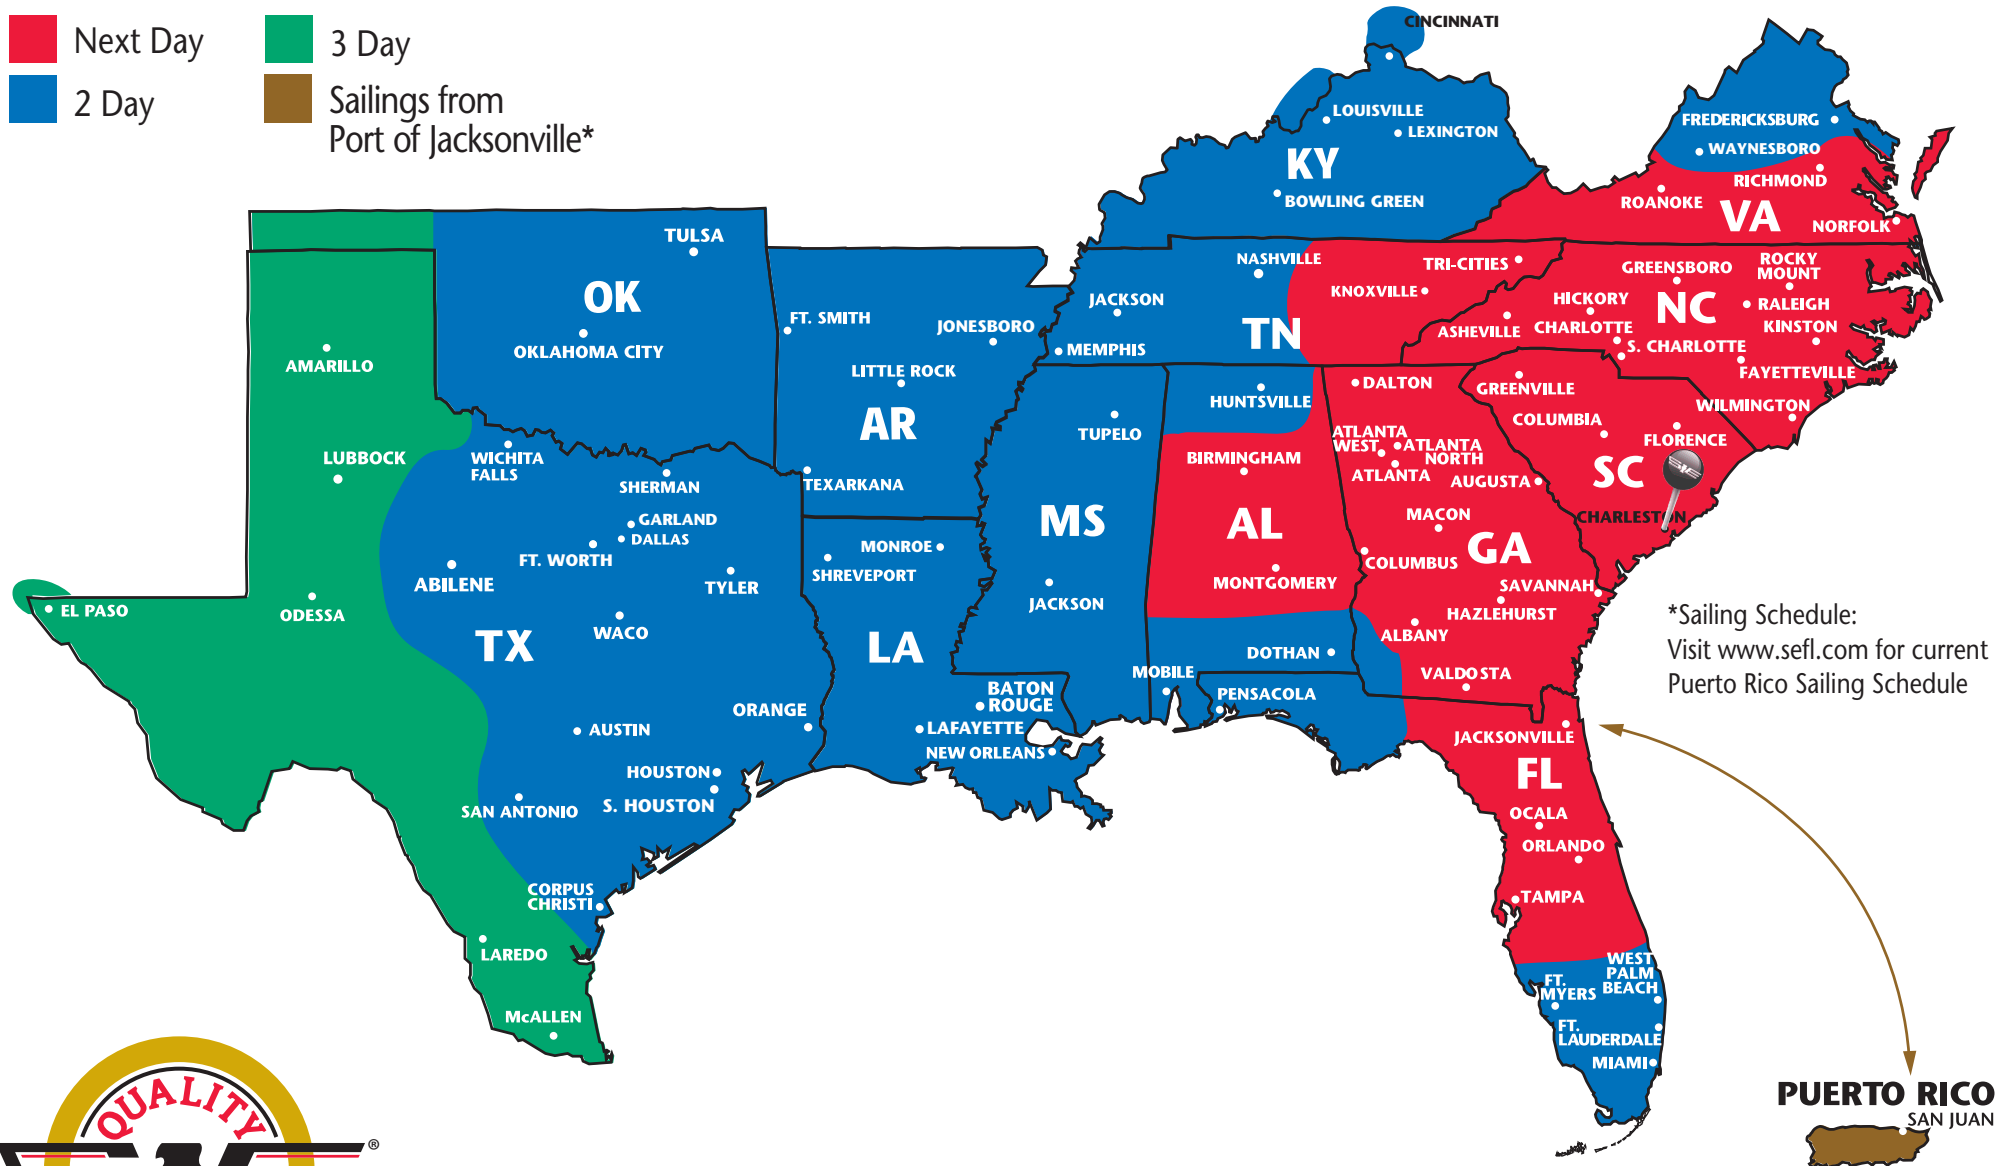

# SOUTHEASTERN FREIGHT LINES TRANSIT TIMES

## CHARLESTON, SOUTH CAROLINA

■ Next Day  
■ 2 Day

■ 3 Day  
■ Sailings from Port of Jacksonville\*

\*Sailing Schedule:  
Visit [www.sefl.com](http://www.sefl.com) for current Puerto Rico Sailing Schedule

**SOUTHEASTERN FREIGHT LINES**

1140 Business Park Lane, Jedburg Business Park ■ Summerville, SC 29483 ■ 843-695-2300 ■ 800-922-4709 ■ 843-871-5983 FAX  
FOR GUARANTEED SERVICES 866-733-5733 ■ [www.sefl.com](http://www.sefl.com)

*Some outlying zips may require additional day(s) transit. Refer to [www.sefl.com](http://www.sefl.com) for exact transit times.*

190083  
03/2020