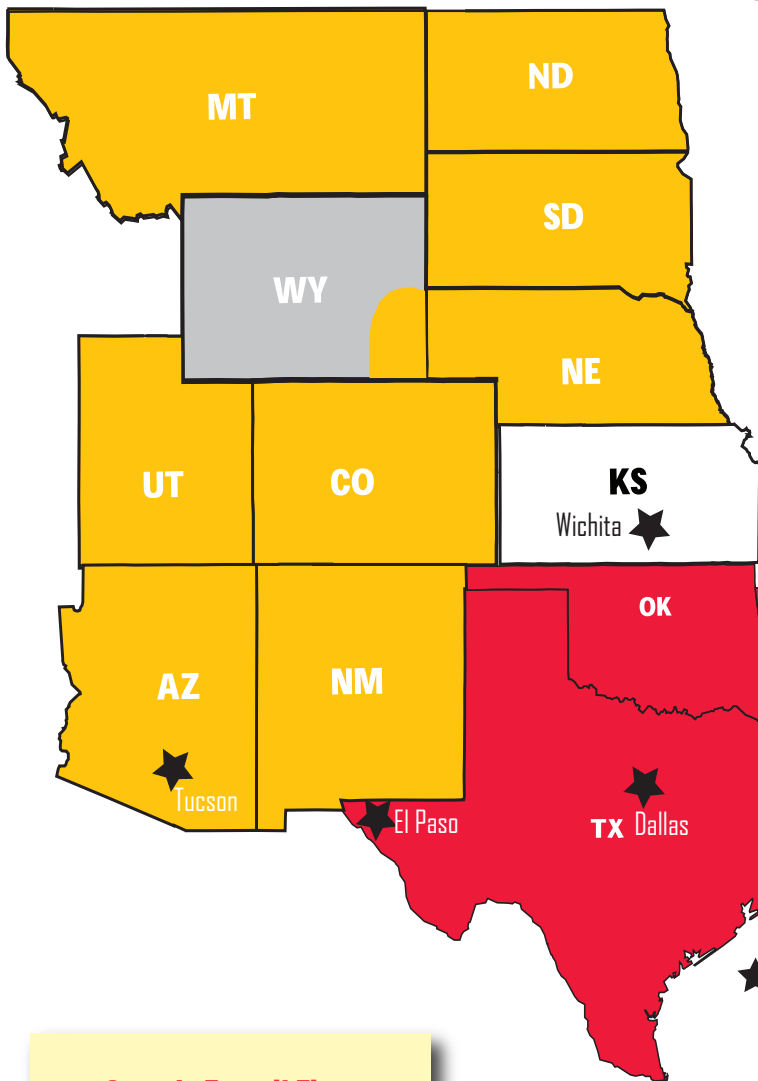

DEPENDABLE COVERAGE

to and from the

MIDWEST

The partnership between Southeastern Freight Lines and Cross Country Freight Solutions offers you a unique combination of consistent LTL service between the Midwest, Southwest and Southeast.

Why Cross Country Freight Solutions?

- Union-free
- Serves more points direct in the midwest than any other carrier
- Full visibility at www.sefl.com
- Specialized equipment

Sample Transit Times	
Memphis to Omaha	4
Birmingham to Phoenix	5
Dallas to Bismarck	5
Atlanta to Salt Lake City	6
Miami to Denver	6
Charlotte to Billings	7