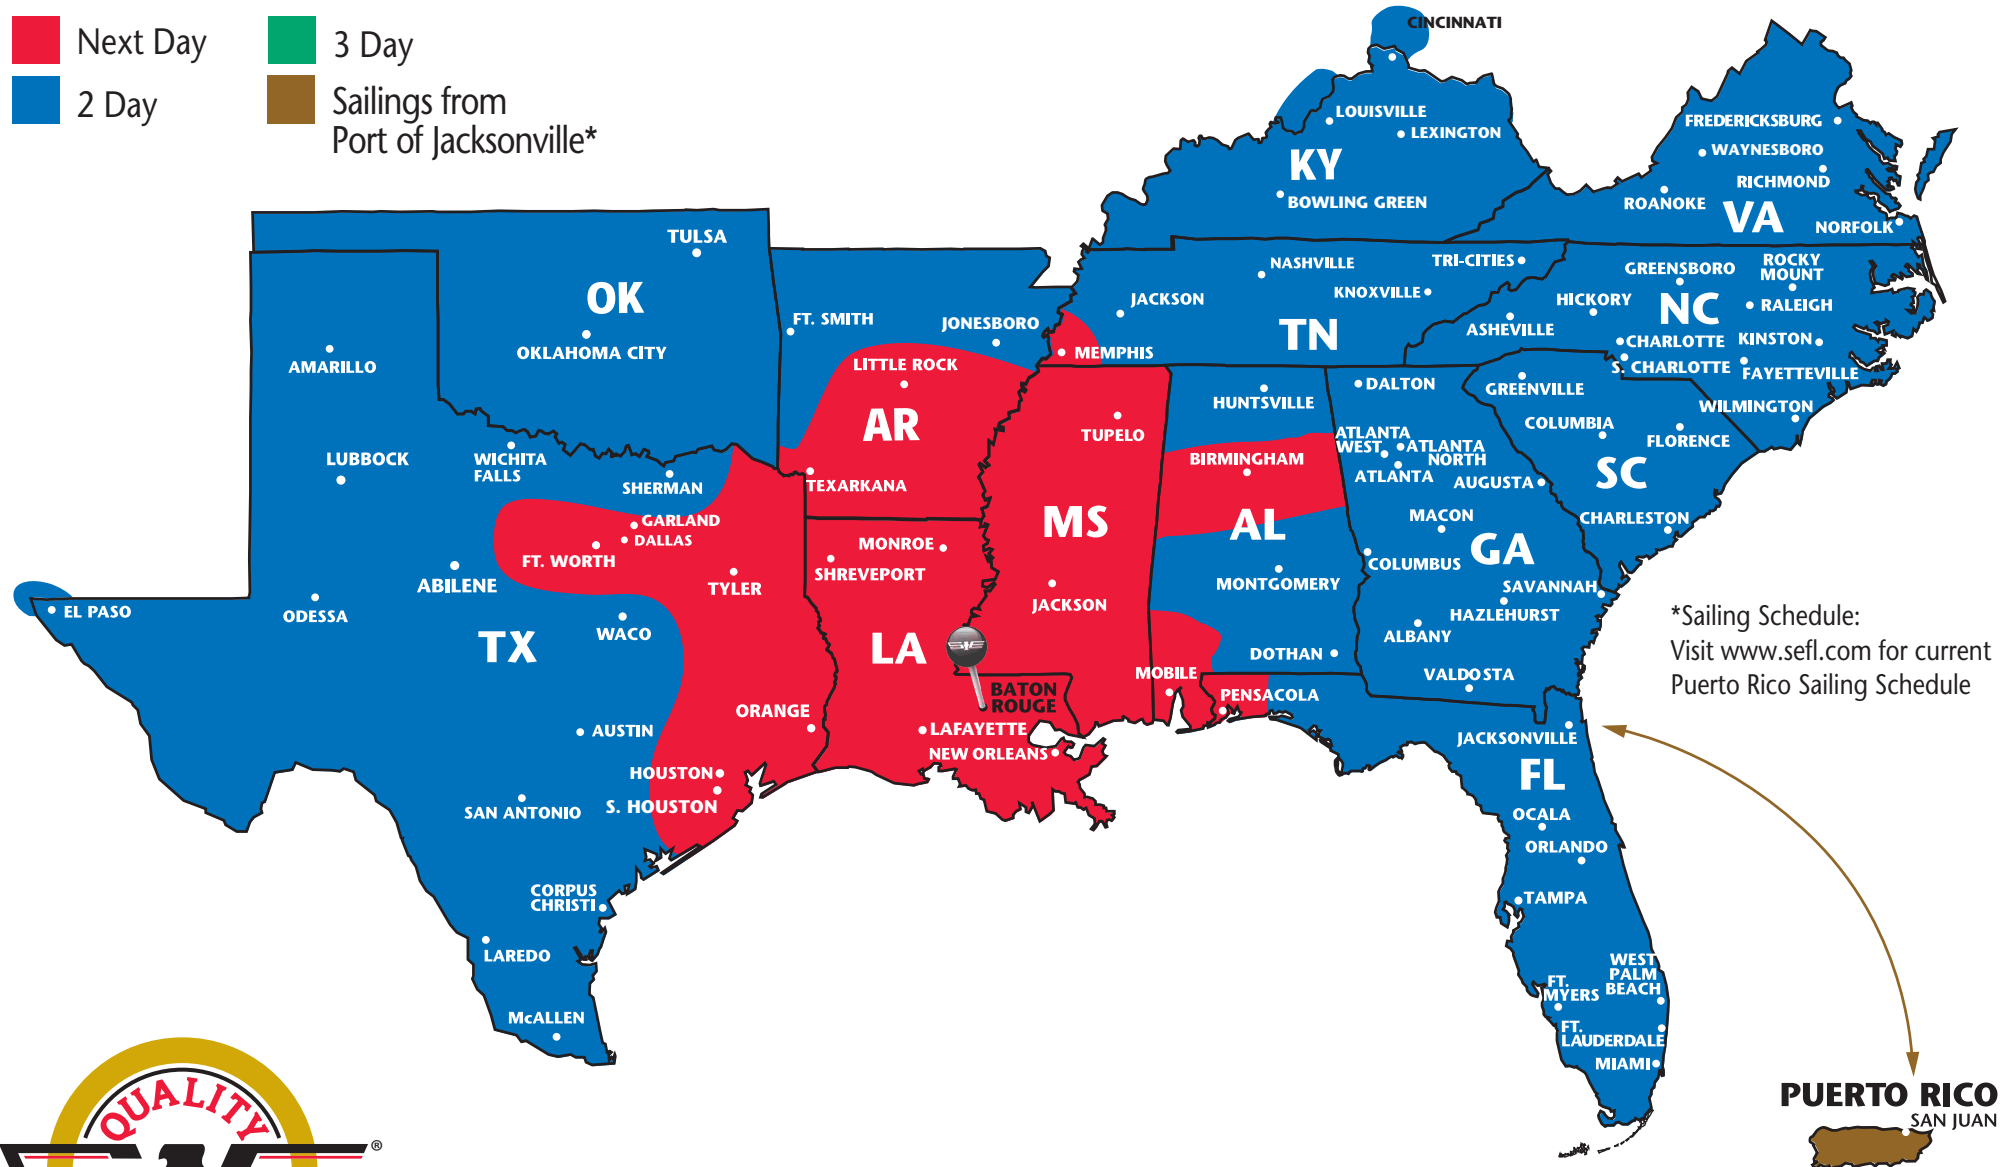

# SOUTHEASTERN FREIGHT LINES TRANSIT TIMES

## BATON ROUGE, LOUISIANA

- Next Day
- 3 Day
- 2 Day
- Sailings from Port of Jacksonville\*

\*Sailing Schedule:  
Visit [www.sefl.com](http://www.sefl.com) for current  
Puerto Rico Sailing Schedule

**SOUTHEASTERN FREIGHT LINES**