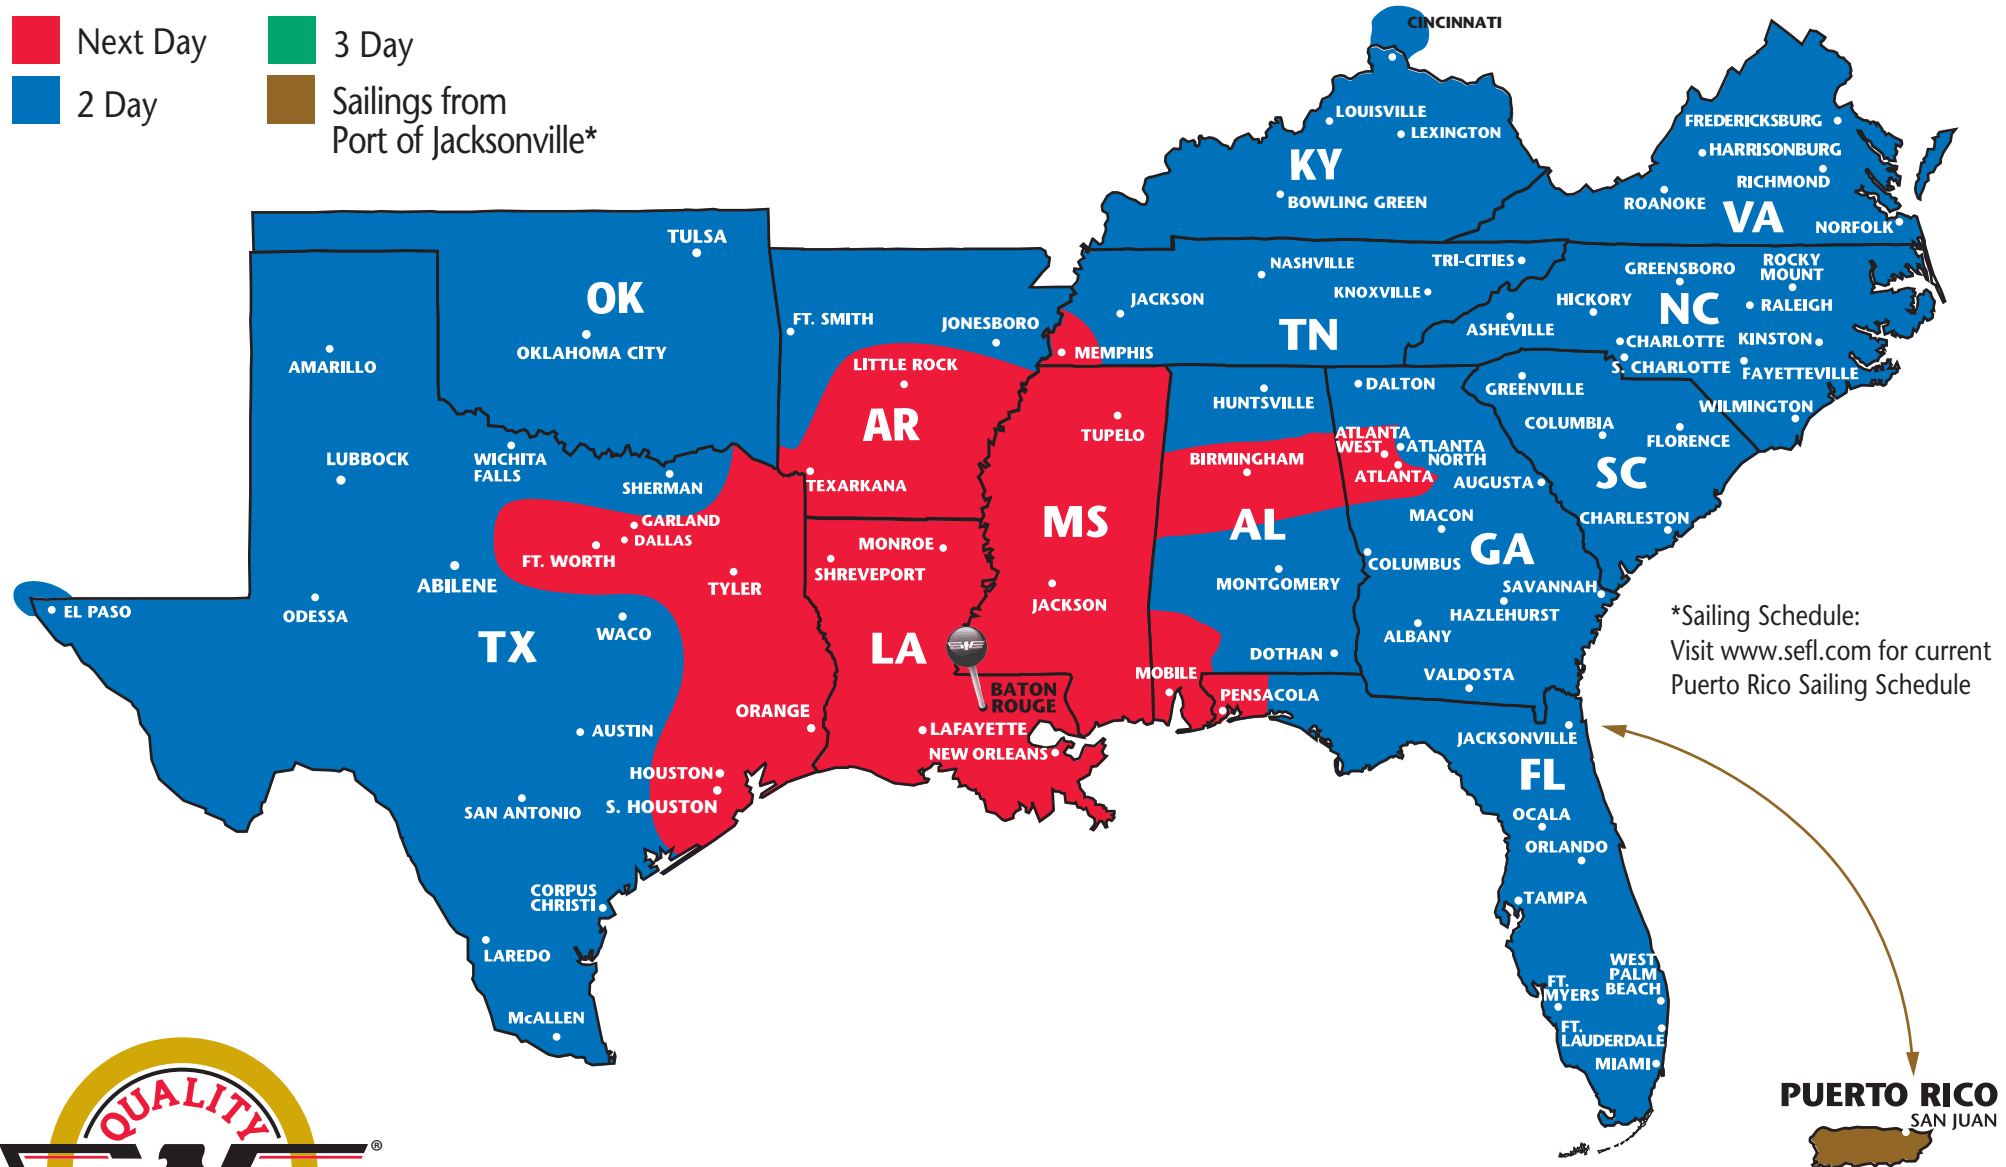

The Most Dependable North American Coverage

BATON ROUGE, LOUISIANA

PARTNERS AND REGIONS

- ★ **Southeastern Freight Lines**
AL, AR, FL, GA, KY, LA, MS, NC, OK, PR, SC, TN, TX, VA
- ★ **A. Duie Pyle**
CT, DE, MA, MD, ME, NH, NJ, NY, PA, RI, VT
- ★ **Central Arizona Freight**
AZ, NM
- ★ **Dayton Freight Lines**
IL, IN, MI, MN, MO, OH, WI
- ★ **Midwest Motor Express**
CO, IA, KS, MN, MT, ND, NE, SD, UT, WY
- ★ **Oak Harbor Freight Lines**
CA, ID, NV, OR, WA
- ★ **Honolulu Freight**
HI (outbound only)
- ★ **Lynden Transport**
AK (outbound only)
- ★ **Canada Service**
Canada (inbound & outbound)
- ★ **Mexico Service**
Mexico (inbound & outbound)

SOUTHEASTERN FREIGHT LINES TRANSIT TIMES

BATON ROUGE, LOUISIANA

- Next Day
- 3 Day
- 2 Day
- Sailings from Port of Jacksonville*

*Sailing Schedule:
Visit www.sefl.com for current
Puerto Rico Sailing Schedule

SOUTHEASTERN FREIGHT LINES

2700 Highway 1 N ■ Baton Rouge, LA 70767 ■ 225-346-5227 ■ 800-308-7335 ■ 225-383-4769 FAX
FOR GUARANTEED SERVICES 866-733-5733 ■ www.sefl.com

Some outlying zips may require additional day(s) transit. Refer to www.sefl.com for exact transit times.