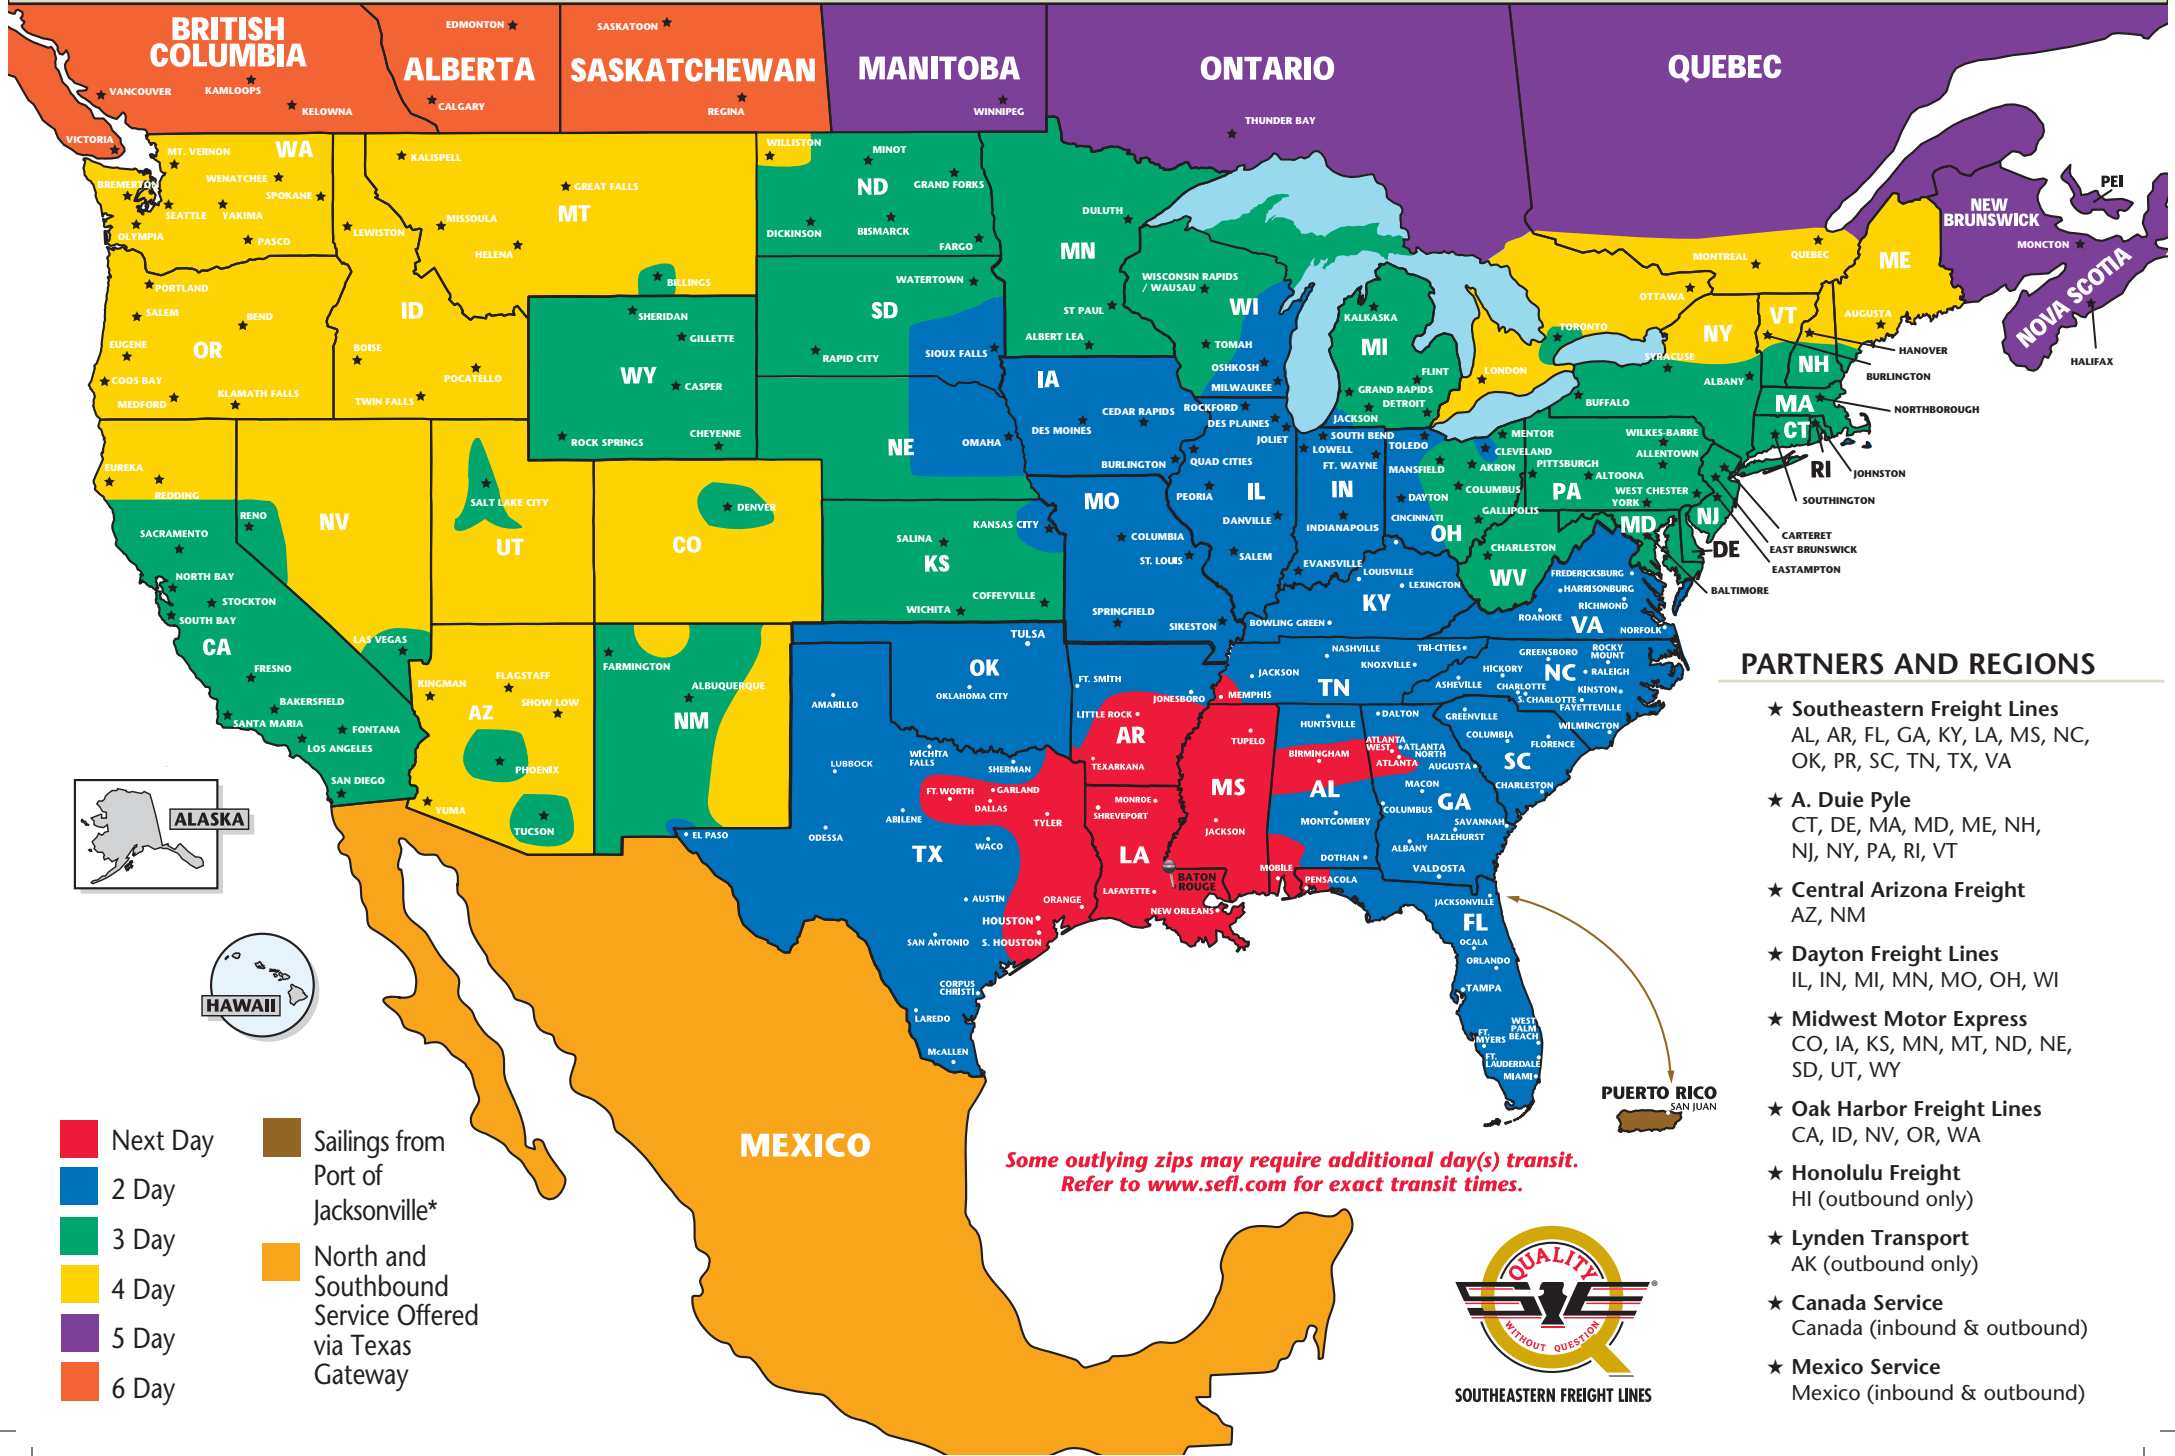

The Most Dependable North American Coverage

BATON ROUGE, LOUISIANA

PARTNERS AND REGIONS

- ★ **Southeastern Freight Lines**
AL, AR, FL, GA, KY, LA, MS, NC, OK, PR, SC, TN, TX, VA
- ★ **A. Duie Pyle**
CT, DE, MA, MD, ME, NH, NJ, NY, PA, RI, VT
- ★ **Central Arizona Freight**
AZ, NM
- ★ **Dayton Freight Lines**
IL, IN, MI, MN, MO, OH, WI
- ★ **Midwest Motor Express**
CO, IA, KS, MN, MT, ND, NE, SD, UT, WY
- ★ **Oak Harbor Freight Lines**
CA, ID, NV, OR, WA
- ★ **Honolulu Freight**
HI (outbound only)
- ★ **Lynden Transport**
AK (outbound only)
- ★ **Canada Service**
Canada (inbound & outbound)
- ★ **Mexico Service**
Mexico (inbound & outbound)

SOUTHEASTERN FREIGHT LINES TRANSIT TIMES

BATON ROUGE, LOUISIANA

- Next Day
- 3 Day
- 2 Day
- Sailings from Port of Jacksonville*

*Sailing Schedule:
Visit www.sefl.com for current
Puerto Rico Sailing Schedule

SOUTHEASTERN FREIGHT LINES

2700 Highway 1 N ■ Baton Rouge, LA 70767 ■ 225-346-5227 ■ 800-308-7335 ■ 225-383-4769 FAX
FOR GUARANTEED SERVICES 866-733-5733 ■ www.sefl.com

Some outlying zips may require additional day(s) transit. Refer to www.sefl.com for exact transit times.