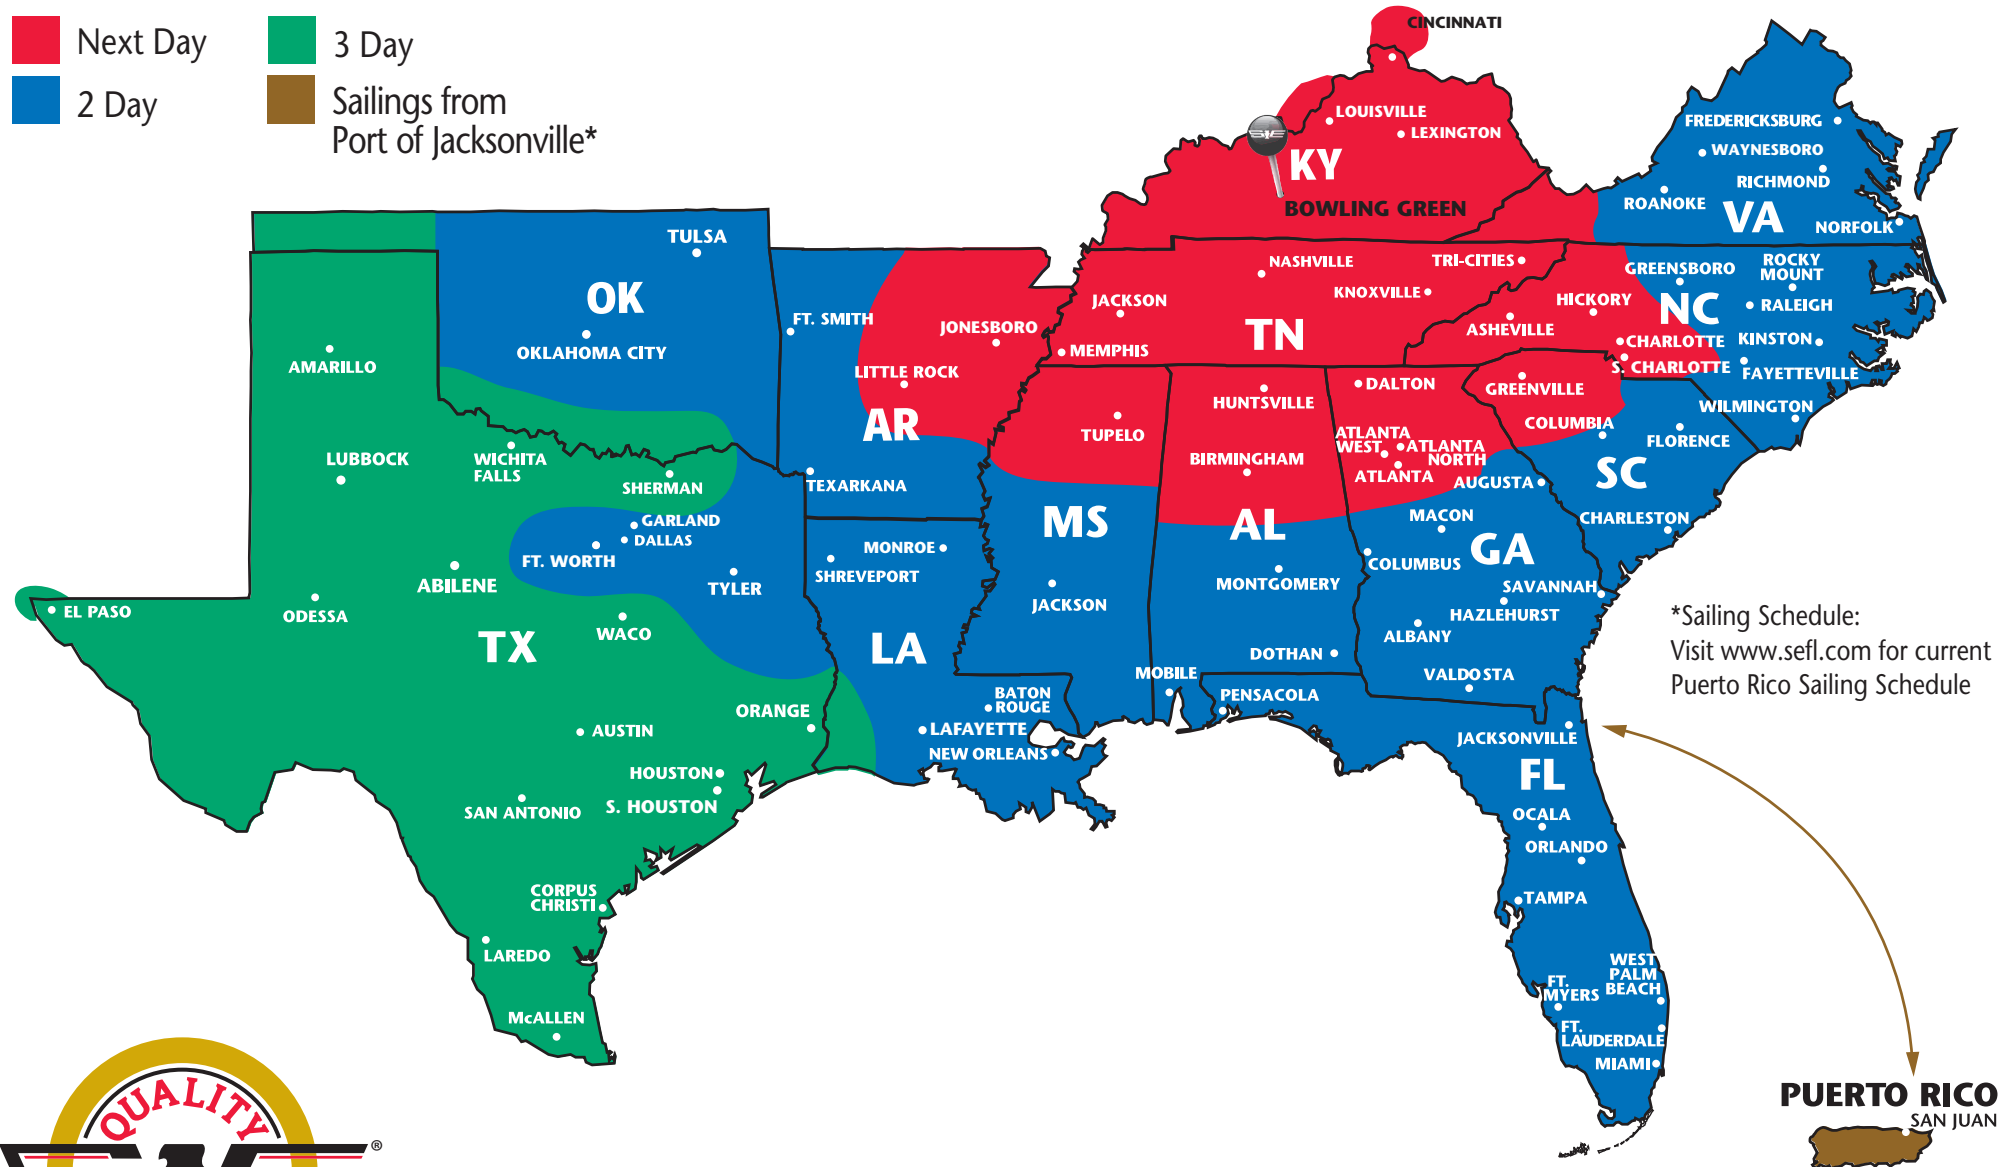

SOUTHEASTERN FREIGHT LINES TRANSIT TIMES

BOWLING GREEN, KENTUCKY

- Next Day
- 3 Day
- 2 Day
- Sailings from Port of Jacksonville*

*Sailing Schedule:
Visit www.sefl.com for current
Puerto Rico Sailing Schedule

PUERTO RICO
SAN JUAN

SOUTHEASTERN FREIGHT LINES

2570 Russellville Road ■ Bowling Green, KY 42101 ■ 270-495-6094 ■ 888-670-7335 ■ 270-842-2571 FAX

FOR GUARANTEED SERVICES 866-733-5733 ■ www.sefl.com

Some outlying zips may require additional day(s) transit. Refer to www.sefl.com for exact transit times.