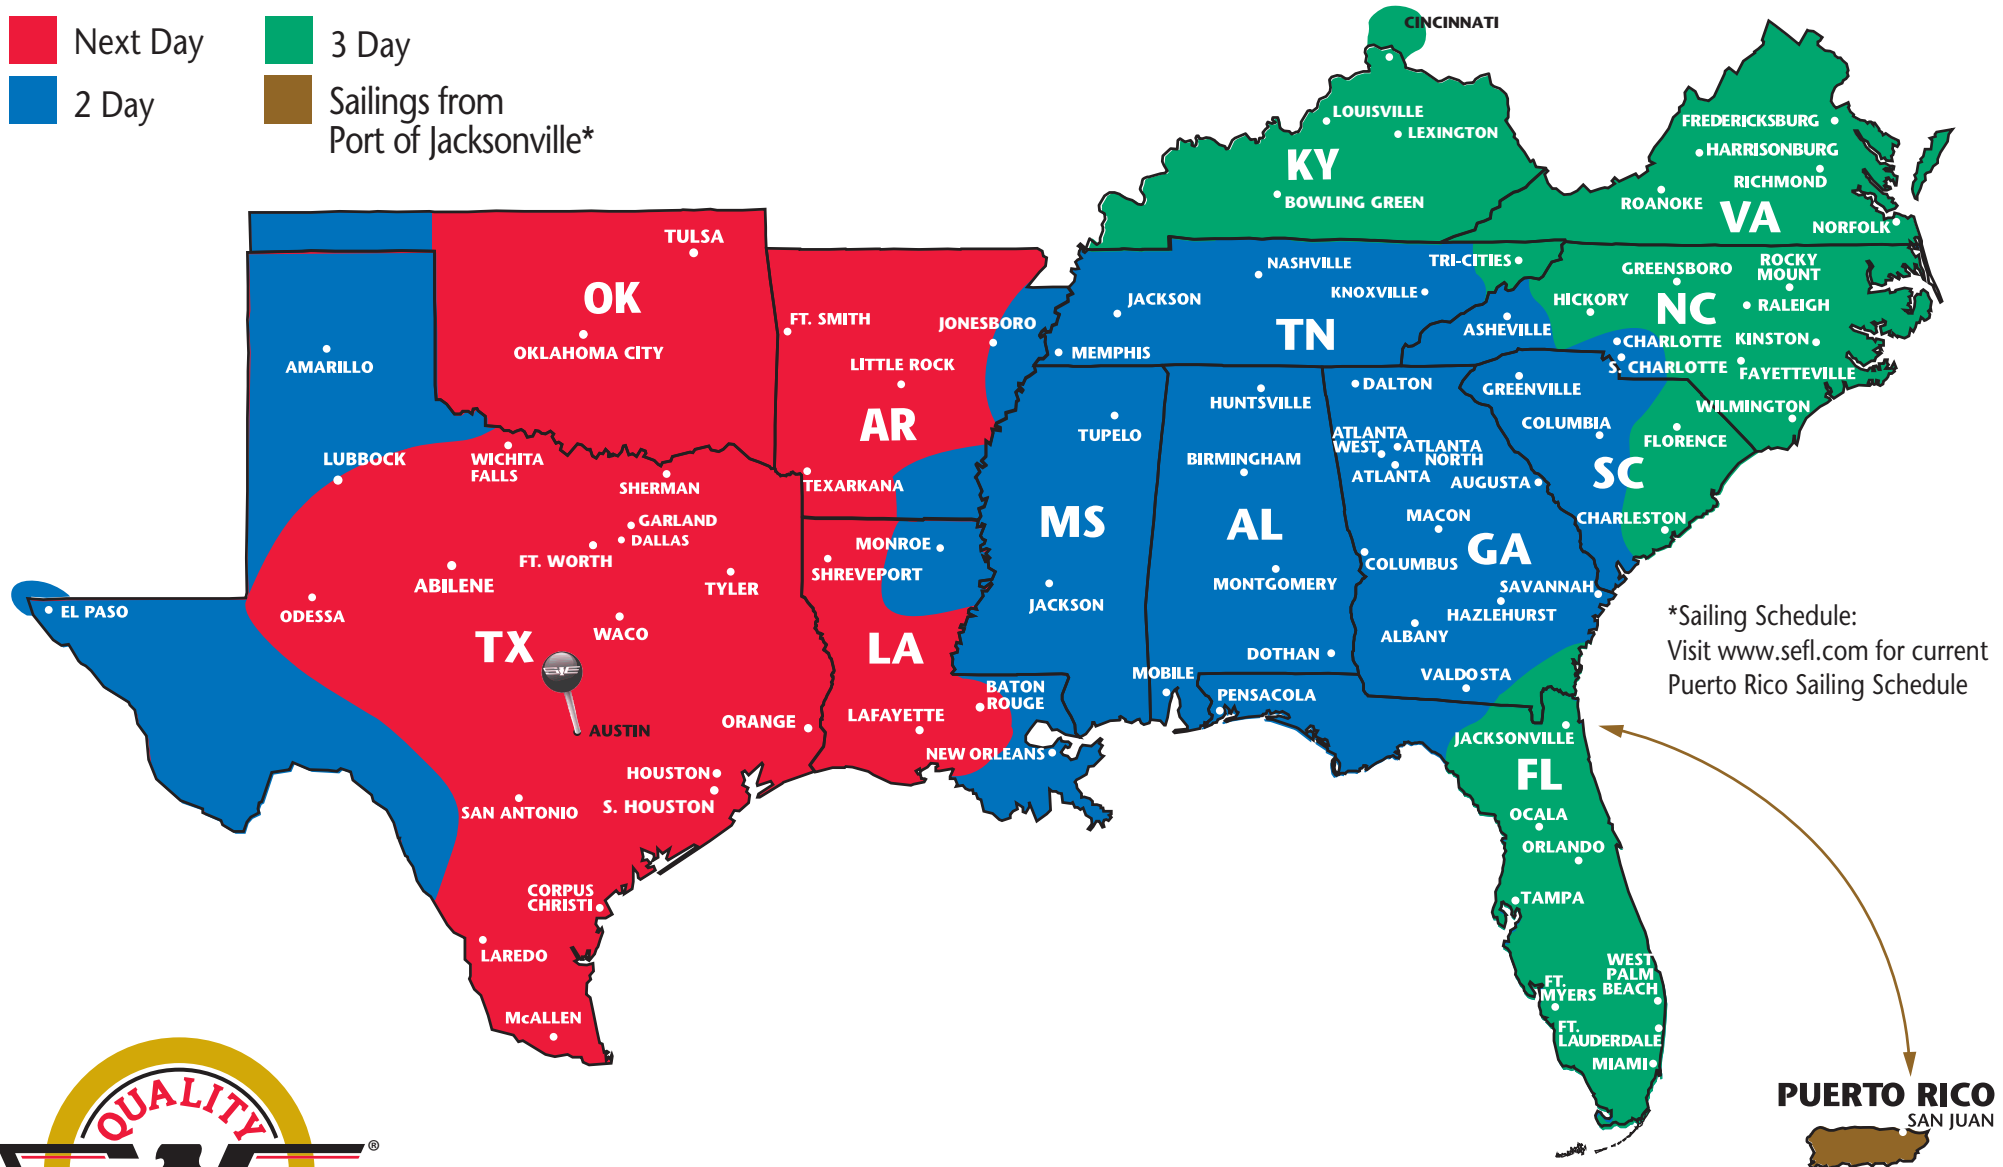

# The Most Dependable North American Coverage

AUSTIN, TEXAS

## PARTNERS AND REGIONS

- ★ **Southeastern Freight Lines**  
AL, AR, FL, GA, KY, LA, MS, NC, OK, PR, SC, TN, TX, VA
- ★ **A. Duie Pyle**  
CT, DE, MA, MD, ME, NH, NJ, NY, PA, RI, VT
- ★ **Central Arizona Freight**  
AZ, NM
- ★ **Dayton Freight Lines**  
IL, IN, MI, MN, MO, OH, WI
- ★ **Midwest Motor Express**  
CO, IA, KS, MN, MT, ND, NE, SD, UT, WY
- ★ **Oak Harbor Freight Lines**  
CA, ID, NV, OR, WA
- ★ **Honolulu Freight**  
HI (outbound only)
- ★ **Lynden Transport**  
AK (outbound only)
- ★ **Canada Service**  
Canada (inbound & outbound)
- ★ **Mexico Service**  
Mexico (inbound & outbound)

# SOUTHEASTERN FREIGHT LINES TRANSIT TIMES

## AUSTIN, TEXAS

- Next Day
- 3 Day
- 2 Day
- Sailings from Port of Jacksonville\*

\*Sailing Schedule:  
Visit [www.sefl.com](http://www.sefl.com) for current  
Puerto Rico Sailing Schedule

**SOUTHEASTERN FREIGHT LINES**