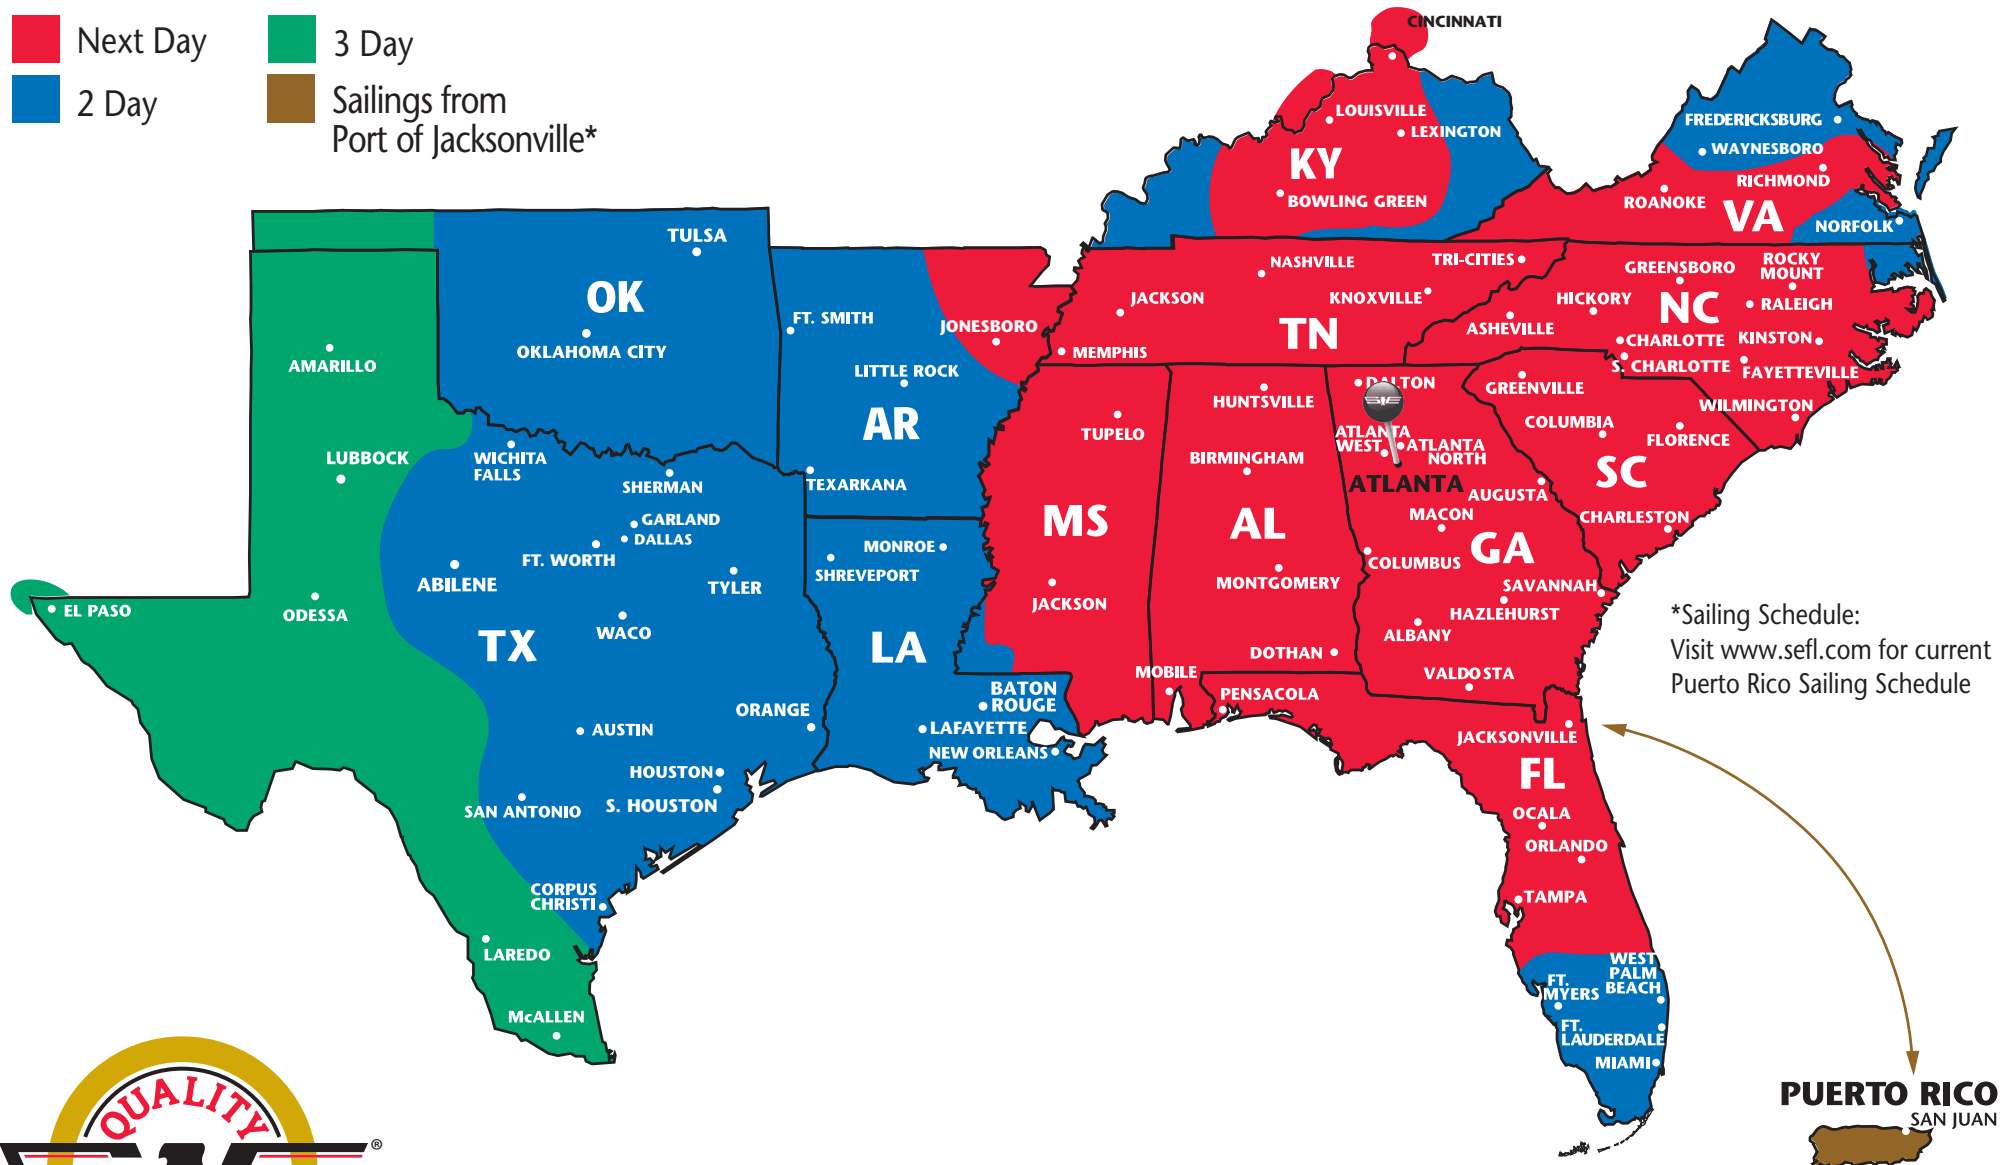

# SOUTHEASTERN FREIGHT LINES TRANSIT TIMES

## ATLANTA, GEORGIA

- Next Day
- 3 Day
- 2 Day
- Sailings from Port of Jacksonville\*

\*Sailing Schedule:  
Visit [www.sefl.com](http://www.sefl.com) for current  
Puerto Rico Sailing Schedule

**SOUTHEASTERN FREIGHT LINES**