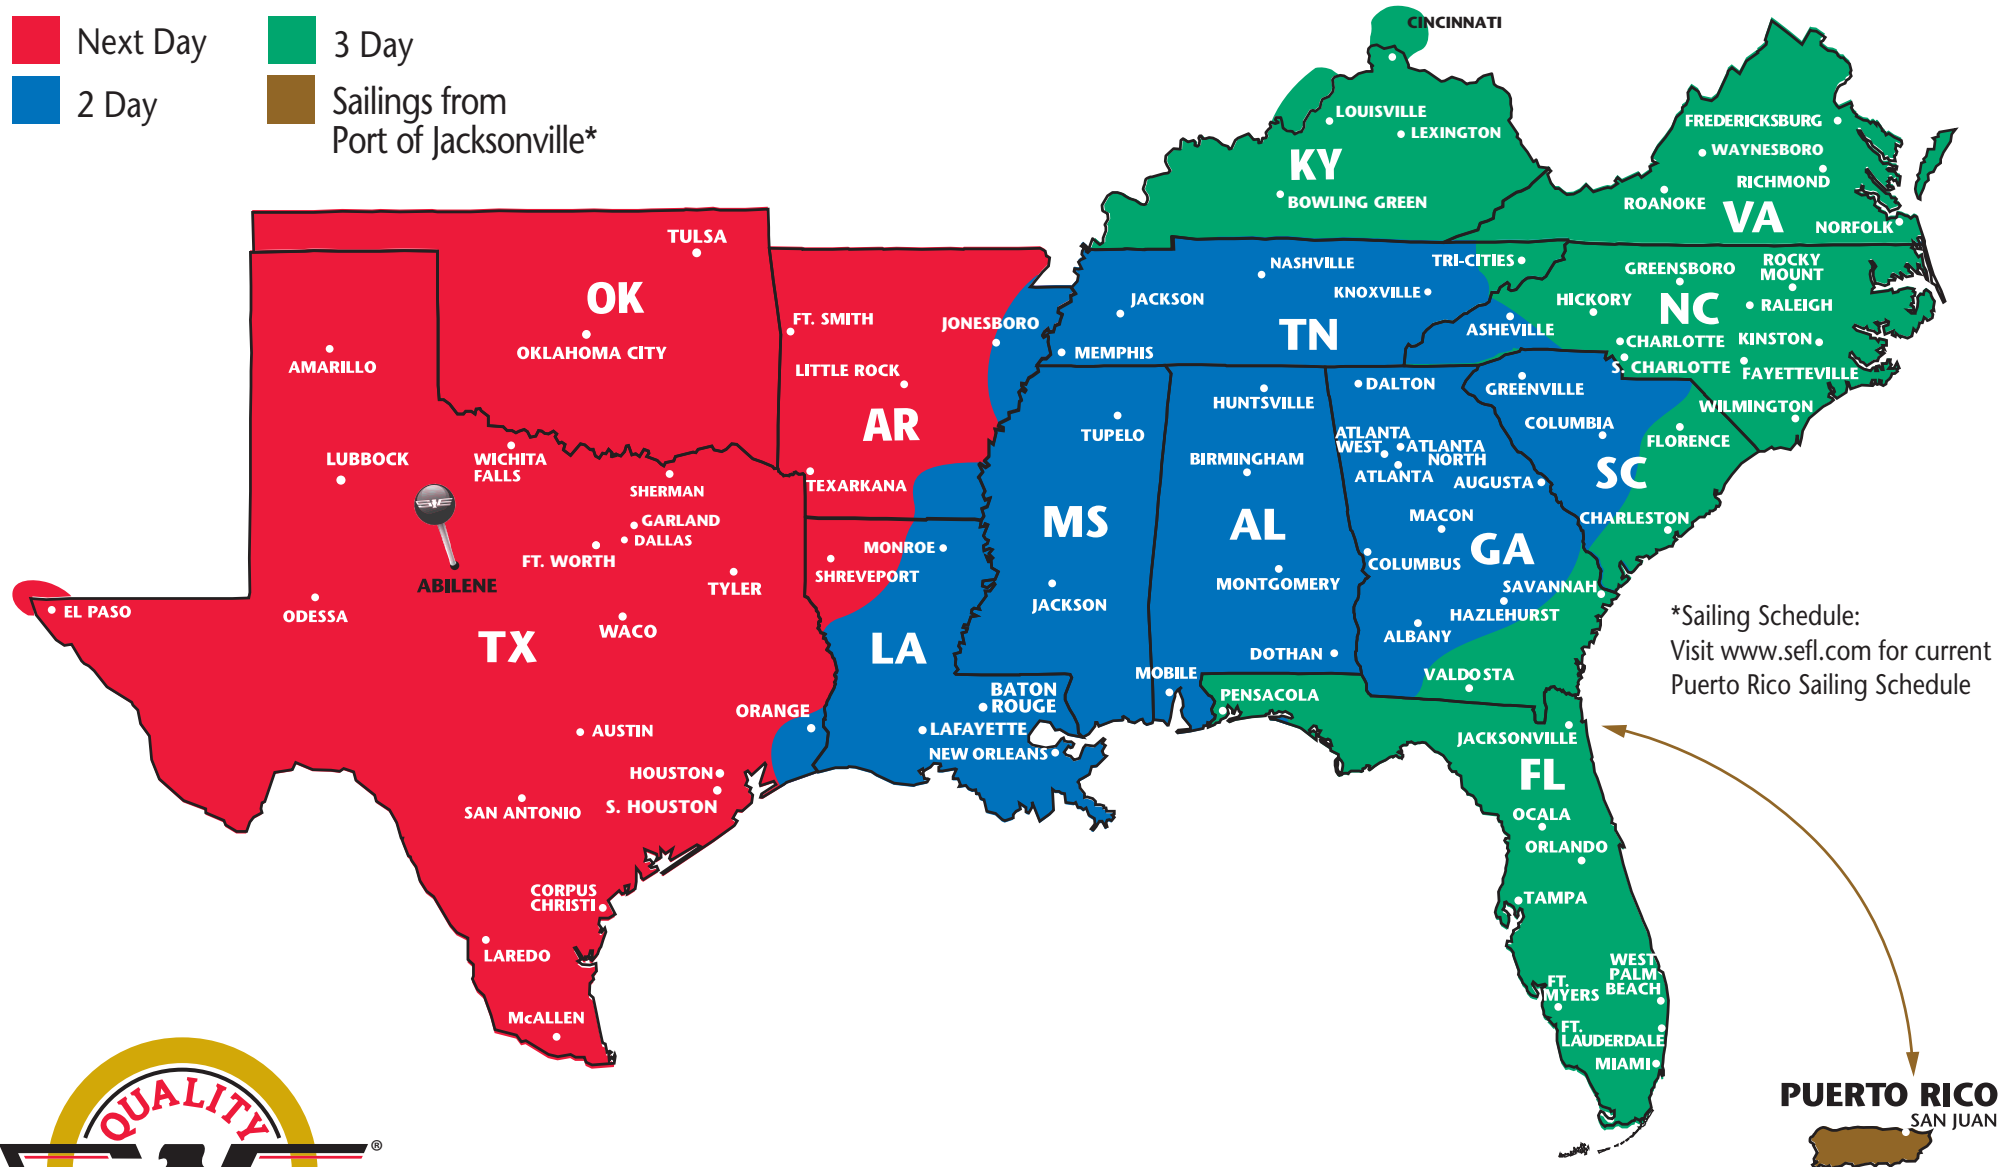

SOUTHEASTERN FREIGHT LINES TRANSIT TIMES

ABILENE, TEXAS

- Next Day
- 3 Day
- 2 Day
- Sailings from Port of Jacksonville*

*Sailing Schedule:
Visit www.sefl.com for current
Puerto Rico Sailing Schedule

SOUTHEASTERN FREIGHT LINES