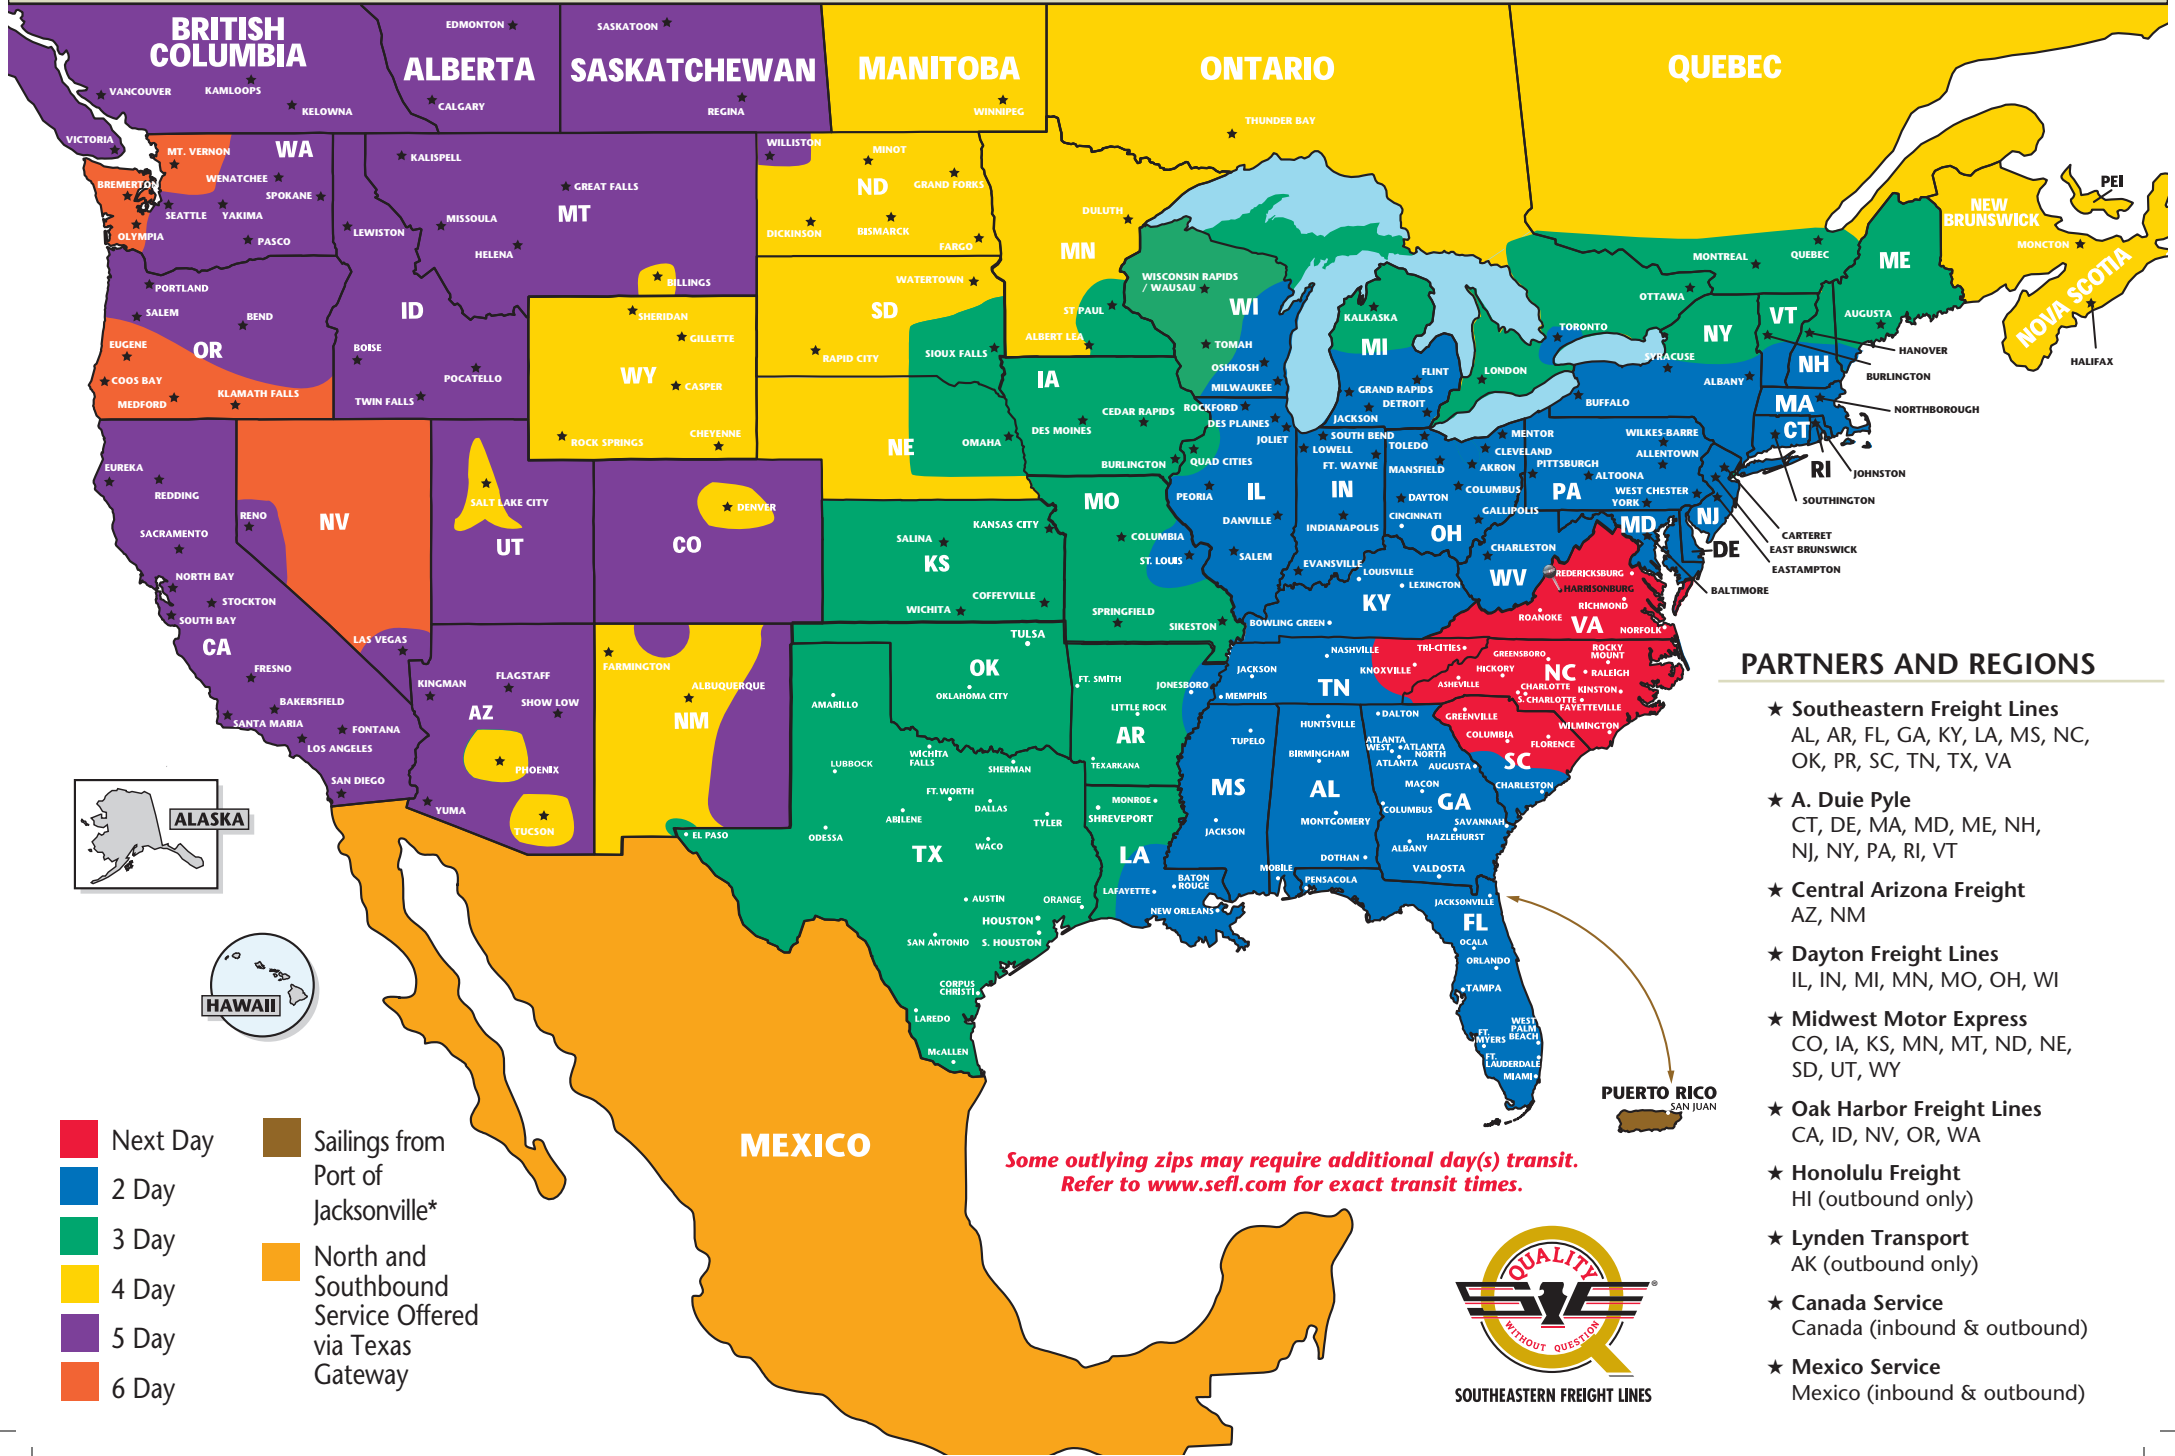

The Most Dependable North American Coverage

HARRISONBURG, VIRGINIA

PARTNERS AND REGIONS

- ★ **Southeastern Freight Lines**
AL, AR, FL, GA, KY, LA, MS, NC, OK, PR, SC, TN, TX, VA
- ★ **A. Duie Pyle**
CT, DE, MA, MD, ME, NH, NJ, NY, PA, RI, VT
- ★ **Central Arizona Freight**
AZ, NM
- ★ **Dayton Freight Lines**
IL, IN, MI, MN, MO, OH, WI
- ★ **Midwest Motor Express**
CO, IA, KS, MN, MT, ND, NE, SD, UT, WY
- ★ **Oak Harbor Freight Lines**
CA, ID, NV, OR, WA
- ★ **Honolulu Freight**
HI (outbound only)
- ★ **Lynden Transport**
AK (outbound only)
- ★ **Canada Service**
Canada (inbound & outbound)
- ★ **Mexico Service**
Mexico (inbound & outbound)

SOUTHEASTERN FREIGHT LINES TRANSIT TIMES

HARRISONBURG, VIRGINIA

- Next Day
- 3 Day
- 2 Day
- Sailings from Port of Jacksonville*

*Sailing Schedule:
Visit www.sefl.com for current
Puerto Rico Sailing Schedule

SOUTHEASTERN FREIGHT LINES

241 Blue Ridge Road ■ Harrisonburg, VA 22801 ■ 540-801-0690 ■ 877-463-7335 ■ 540-801-0695 FAX

FOR GUARANTEED SERVICES 866-733-5733 ■ www.sefl.com

Some outlying zips may require additional day(s) transit. Refer to www.sefl.com for exact transit times.

1900139
5/15