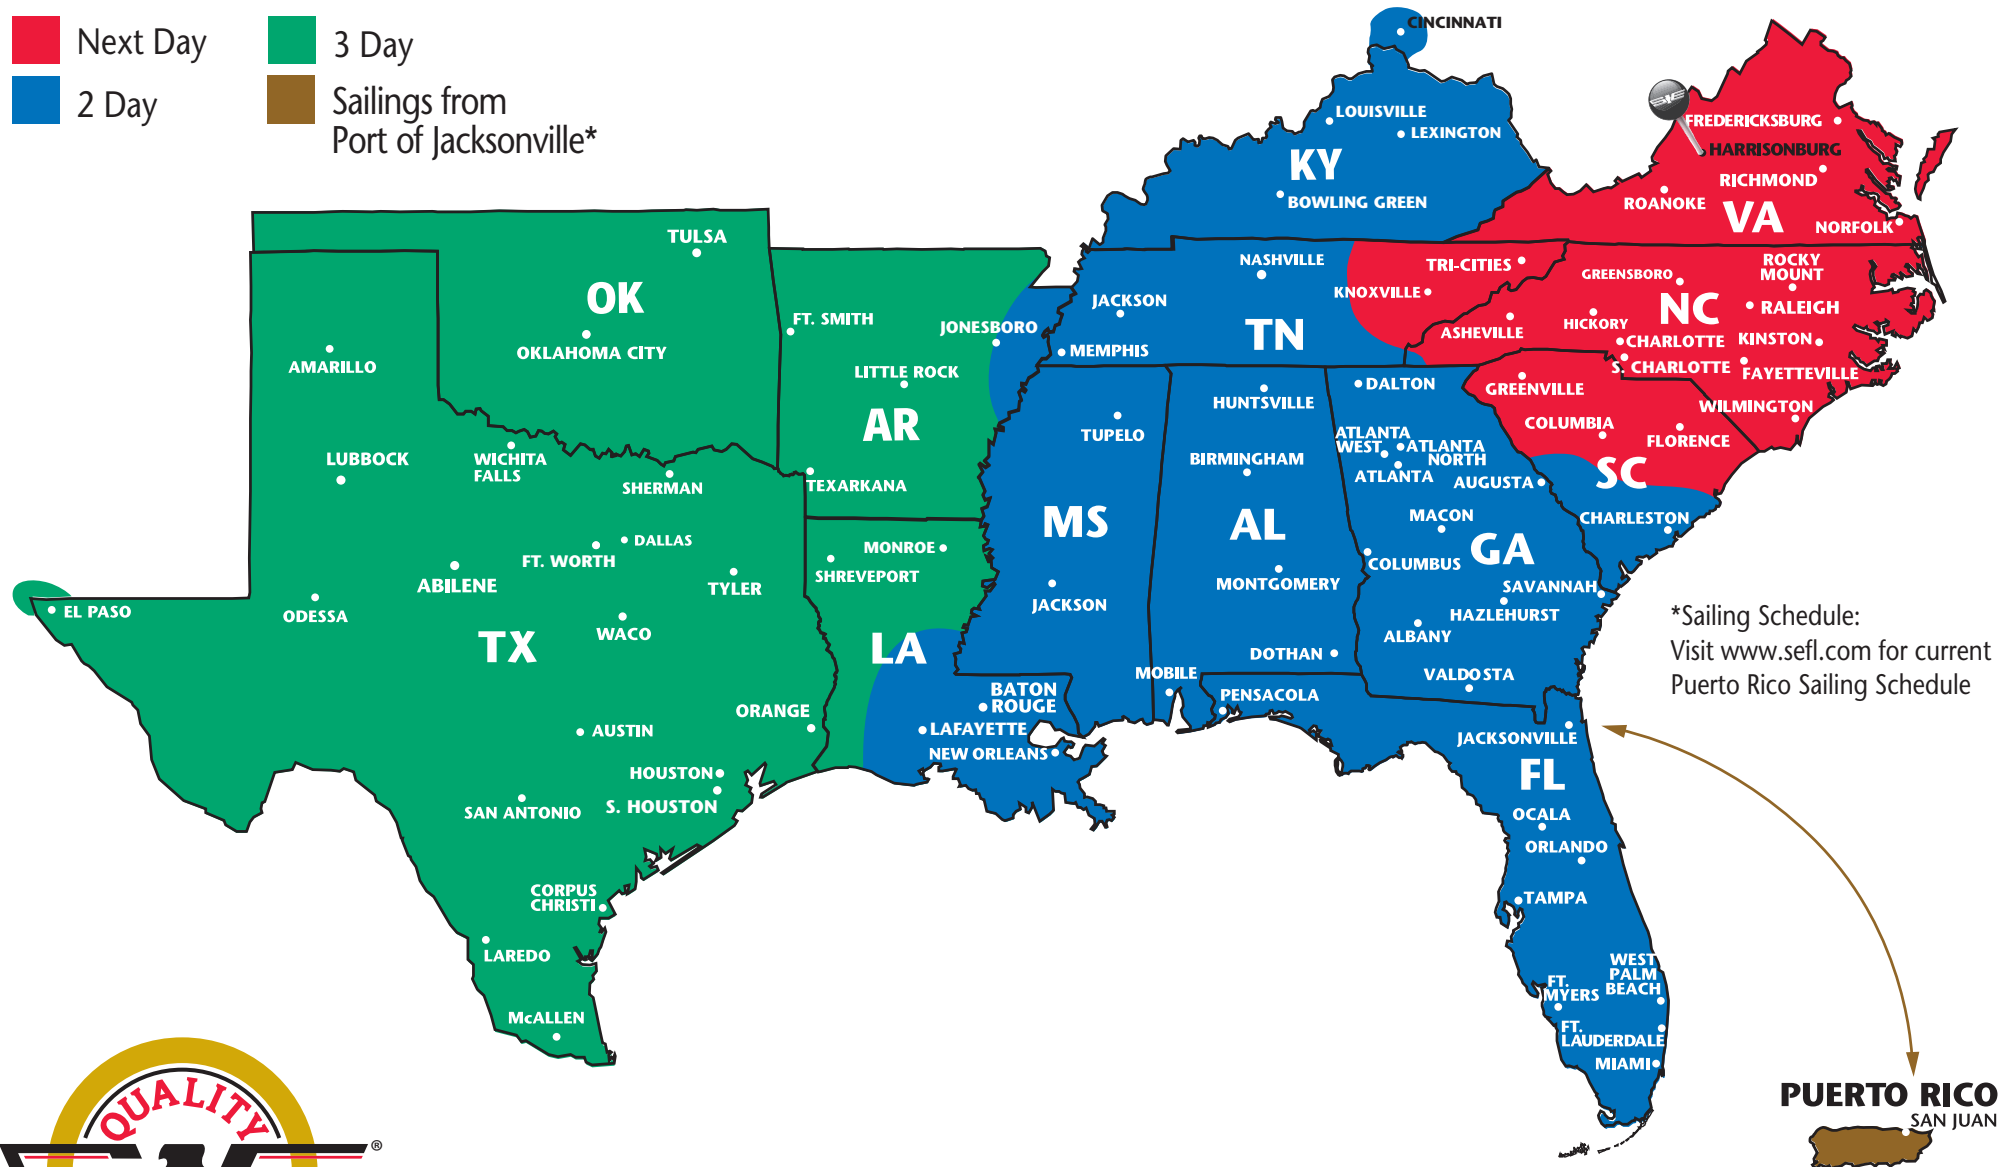

The Most Dependable North American Coverage

HARRISONBURG, VIRGINIA

PARTNERS AND REGIONS

- ★ **Southeastern Freight Lines**
AL, AR, FL, GA, KY, LA, MS, NC, OK, PR, SC, TN, TX, VA
- ★ **A. Duie Pyle**
CT, DE, MA, MD, ME, NH, NJ, NY, PA, RI, VT
- ★ **Central Arizona Freight**
AZ, NM
- ★ **Dayton Freight Lines**
IL, IN, MI, MN, MO, OH, WI
- ★ **Midwest Motor Express**
CO, IA, KS, MN, MT, ND, NE, SD, UT, WY
- ★ **Oak Harbor Freight Lines**
CA, ID, NV, OR, WA
- ★ **Honolulu Freight**
HI (outbound only)
- ★ **Lynden Transport**
AK (outbound only)
- ★ **Canada Service**
Canada (inbound & outbound)
- ★ **Mexico Service**
Mexico (inbound & outbound)

SOUTHEASTERN FREIGHT LINES TRANSIT TIMES

HARRISONBURG, VIRGINIA

- Next Day
- 3 Day
- 2 Day
- Sailings from Port of Jacksonville*

*Sailing Schedule:
Visit www.sefl.com for current
Puerto Rico Sailing Schedule

SOUTHEASTERN FREIGHT LINES

241 Blue Ridge Road ■ Harrisonburg, VA 22801 ■ 540-801-0690 ■ 877-463-7335 ■ 540-801-0695 FAX

FOR GUARANTEED SERVICES 866-733-5733 ■ www.sefl.com

Some outlying zips may require additional day(s) transit. Refer to www.sefl.com for exact transit times.