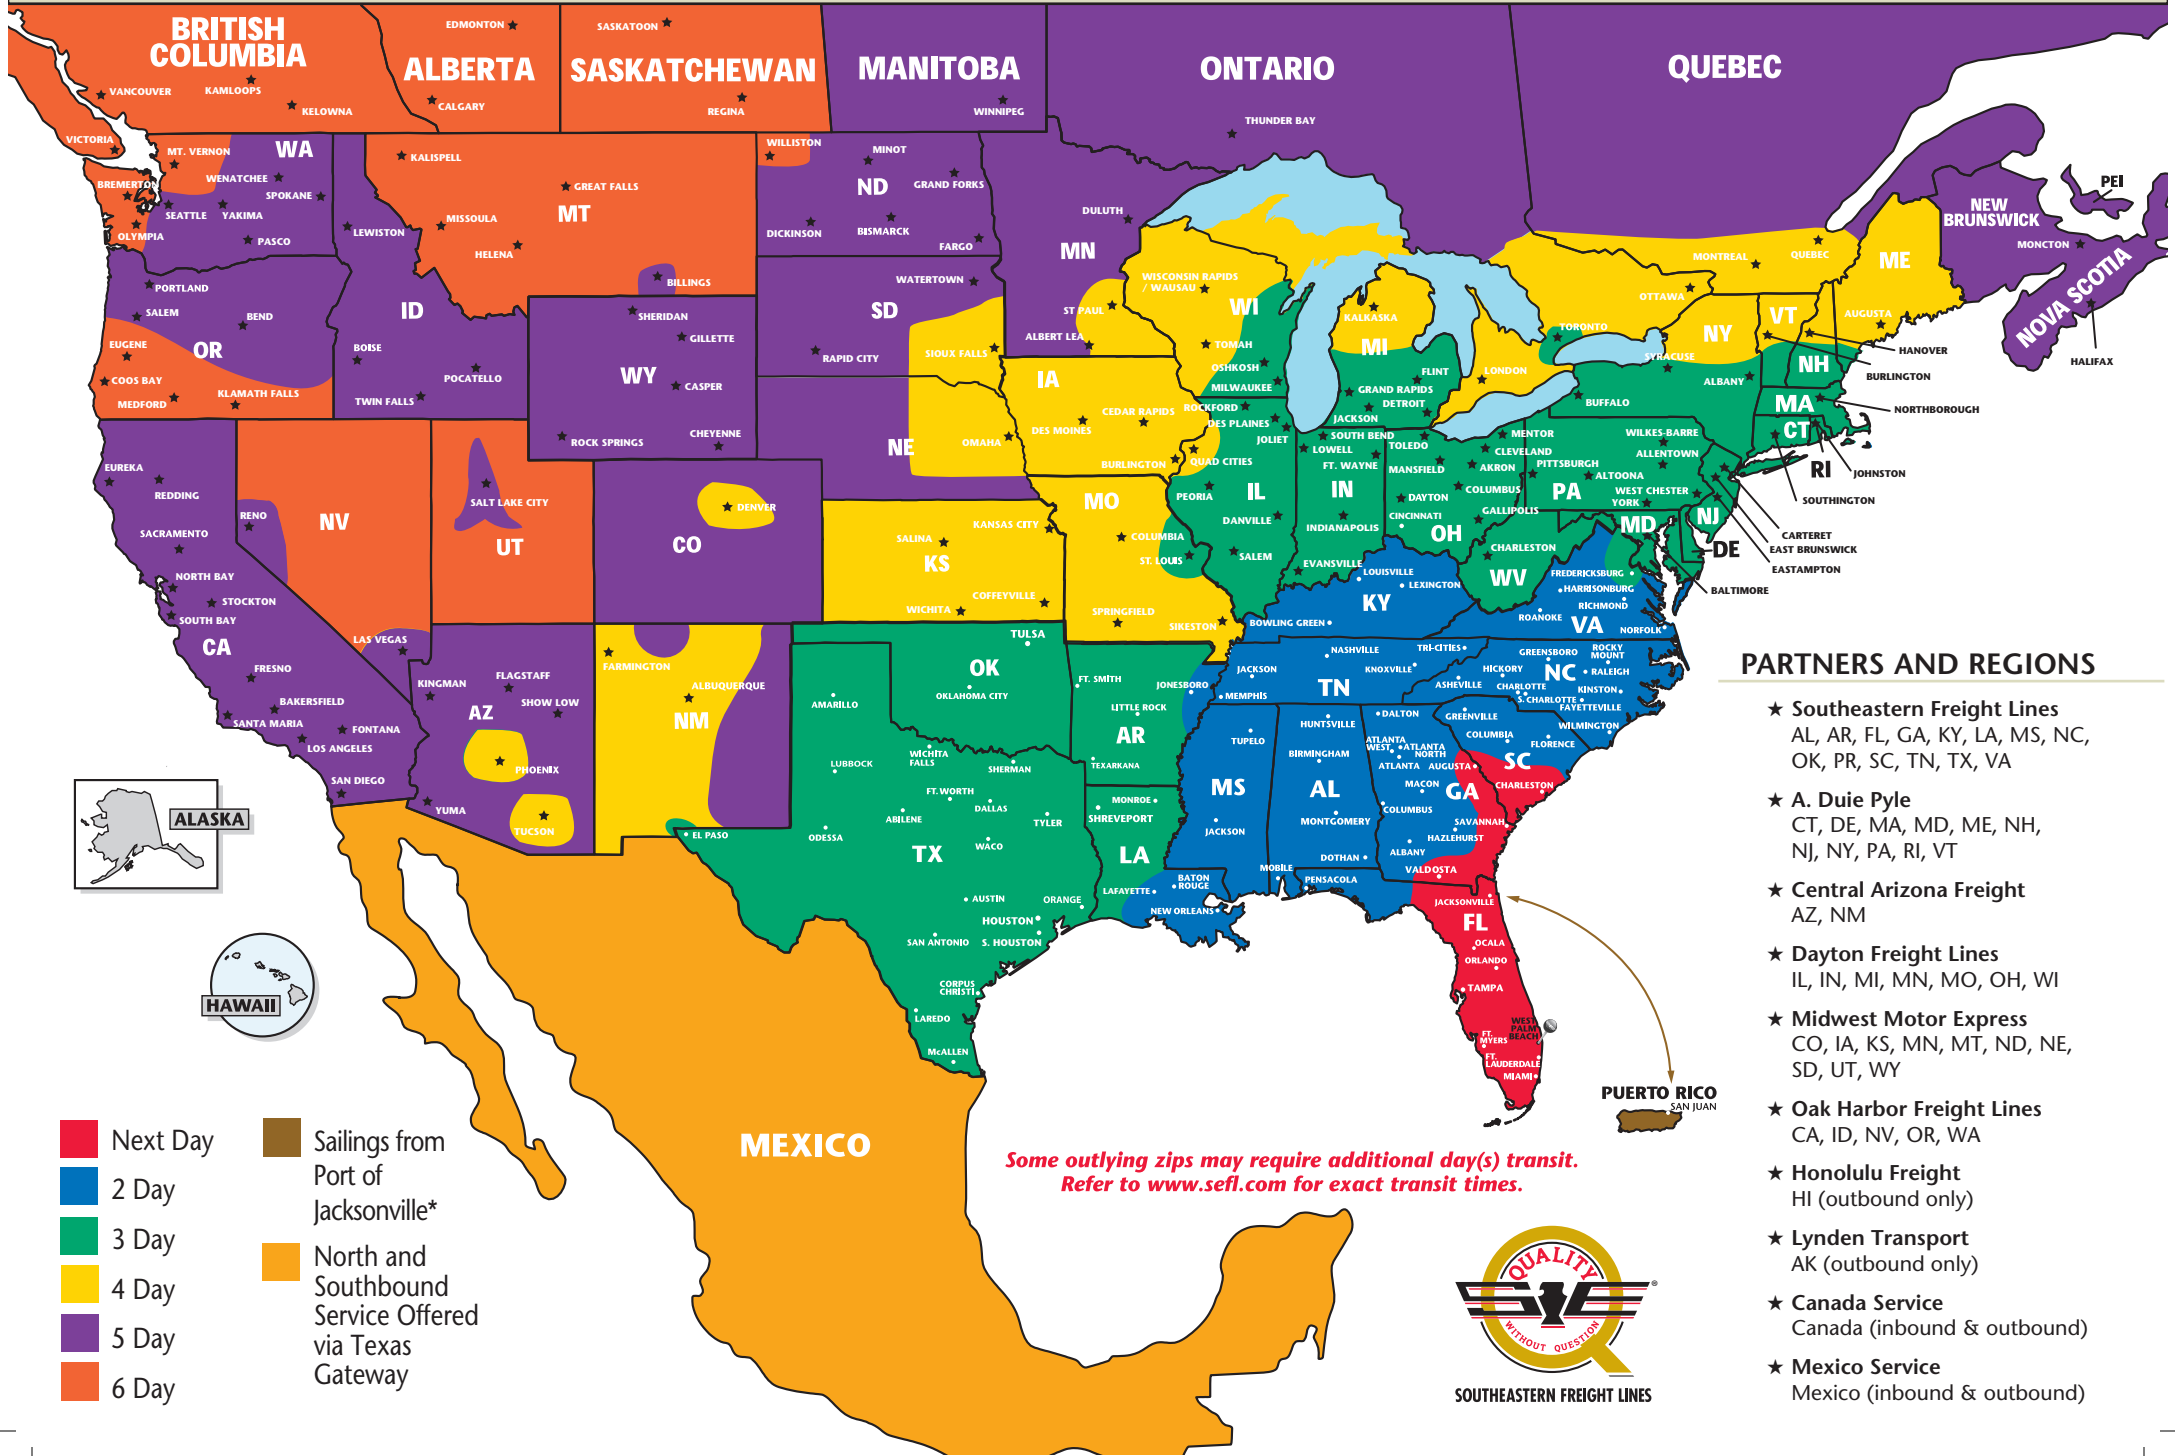

The Most Dependable North American Coverage

WEST PALM BEACH, FLORIDA

PARTNERS AND REGIONS

- ★ **Southeastern Freight Lines**
AL, AR, FL, GA, KY, LA, MS, NC, OK, PR, SC, TN, TX, VA
- ★ **A. Duie Pyle**
CT, DE, MA, MD, ME, NH, NJ, NY, PA, RI, VT
- ★ **Central Arizona Freight**
AZ, NM
- ★ **Dayton Freight Lines**
IL, IN, MI, MN, MO, OH, WI
- ★ **Midwest Motor Express**
CO, IA, KS, MN, MT, ND, NE, SD, UT, WY
- ★ **Oak Harbor Freight Lines**
CA, ID, NV, OR, WA
- ★ **Honolulu Freight**
HI (outbound only)
- ★ **Lynden Transport**
AK (outbound only)
- ★ **Canada Service**
Canada (inbound & outbound)
- ★ **Mexico Service**
Mexico (inbound & outbound)

Some outlying zips may require additional day(s) transit. Refer to www.sefl.com for exact transit times.

- Next Day
- 2 Day
- 3 Day
- 4 Day
- 5 Day
- 6 Day
- Sailings from Port of Jacksonville*
- North and Southbound Service Offered via Texas Gateway