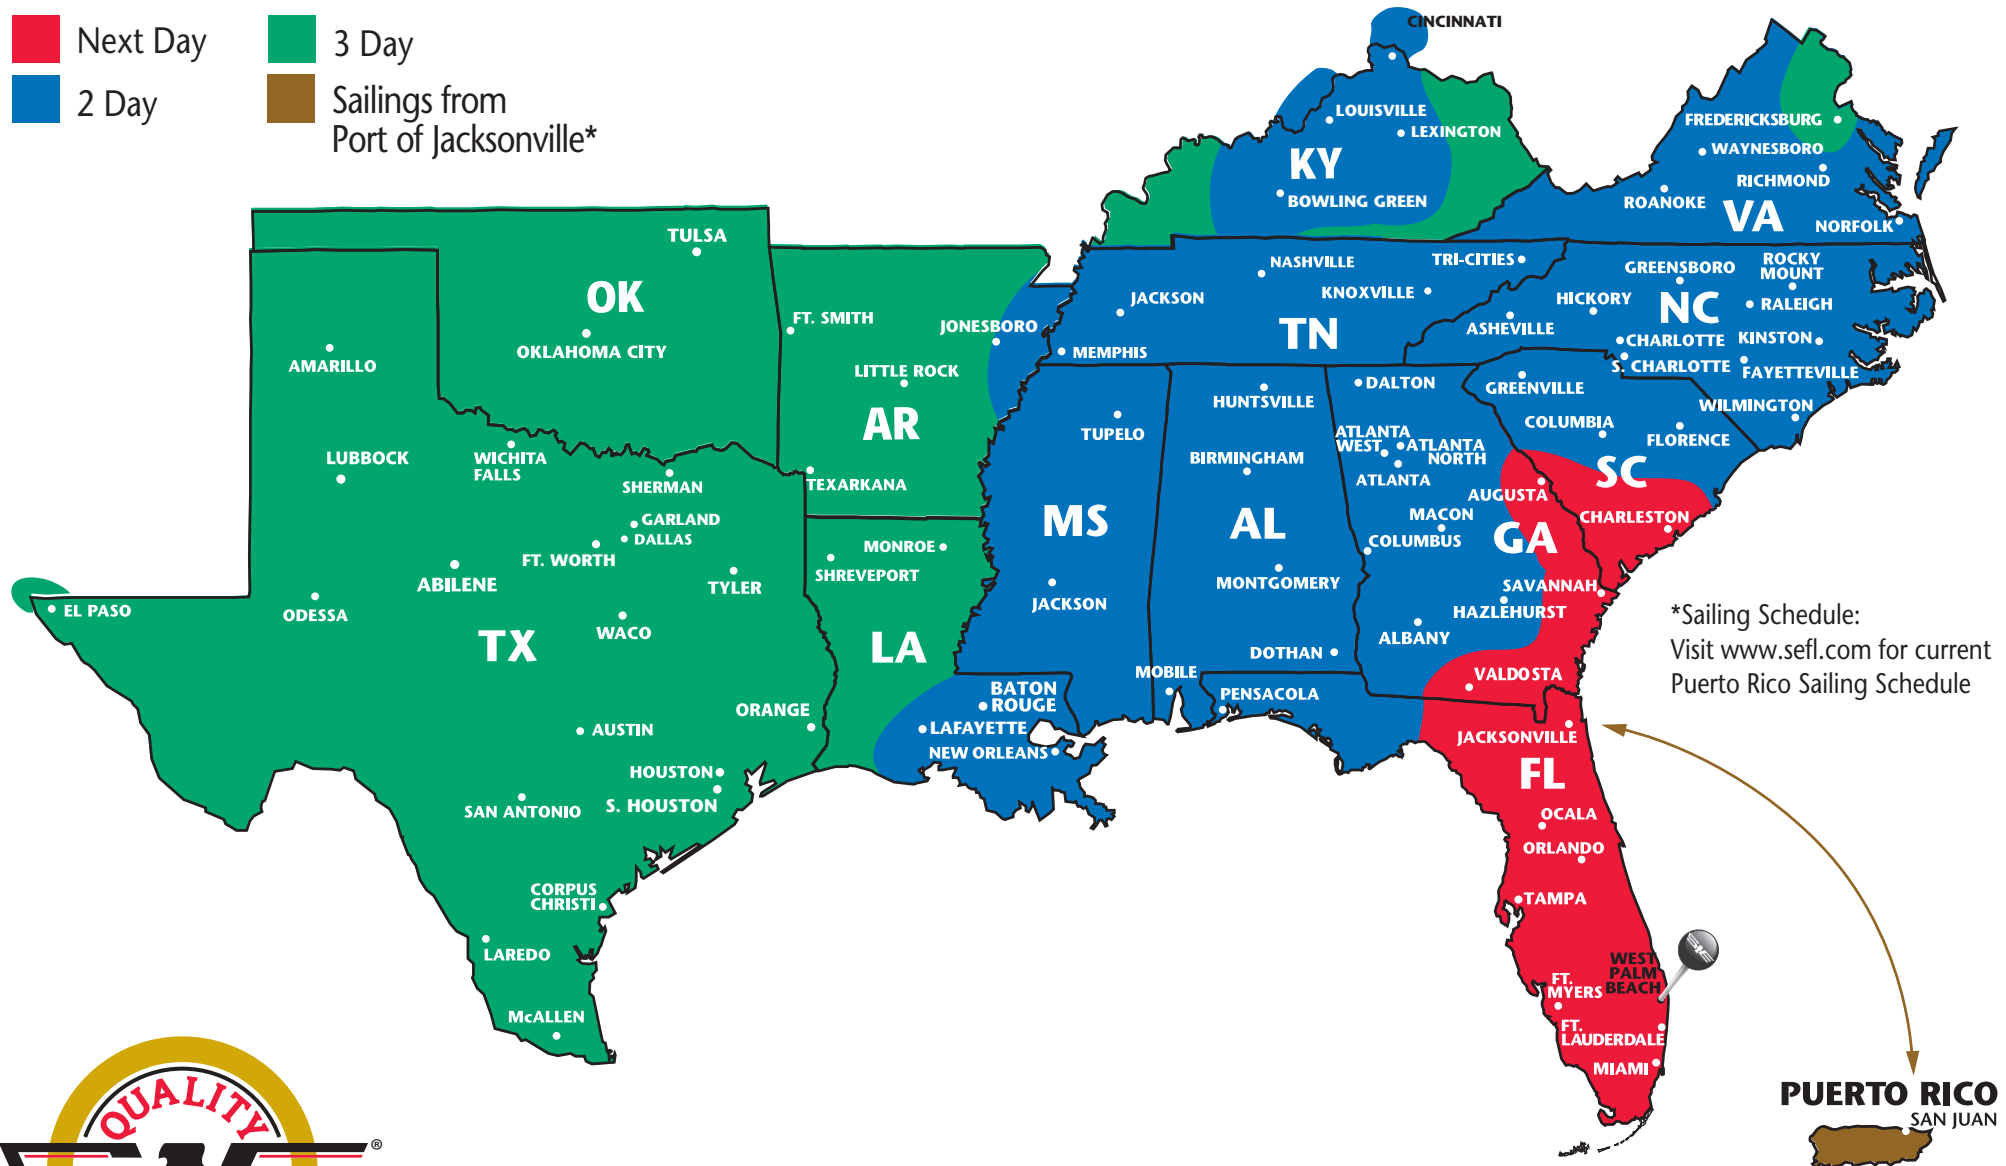

SOUTHEASTERN FREIGHT LINES TRANSIT TIMES

WEST PALM BEACH, FLORIDA

■ Next Day
■ 2 Day

■ 3 Day
■ Sailings from Port of Jacksonville*

*Sailing Schedule:
Visit www.sefl.com for current
Puerto Rico Sailing Schedule

SOUTHEASTERN FREIGHT LINES

201 Avenue P ■ Riviera Beach, FL 33404 ■ 561-881-9980 ■ 800-282-7335 ■ 561-848-2632 FAX

FOR GUARANTEED SERVICES 866-733-5733 ■ www.sefl.com

Some outlying zips may require additional day(s) transit. Refer to www.sefl.com for exact transit times.