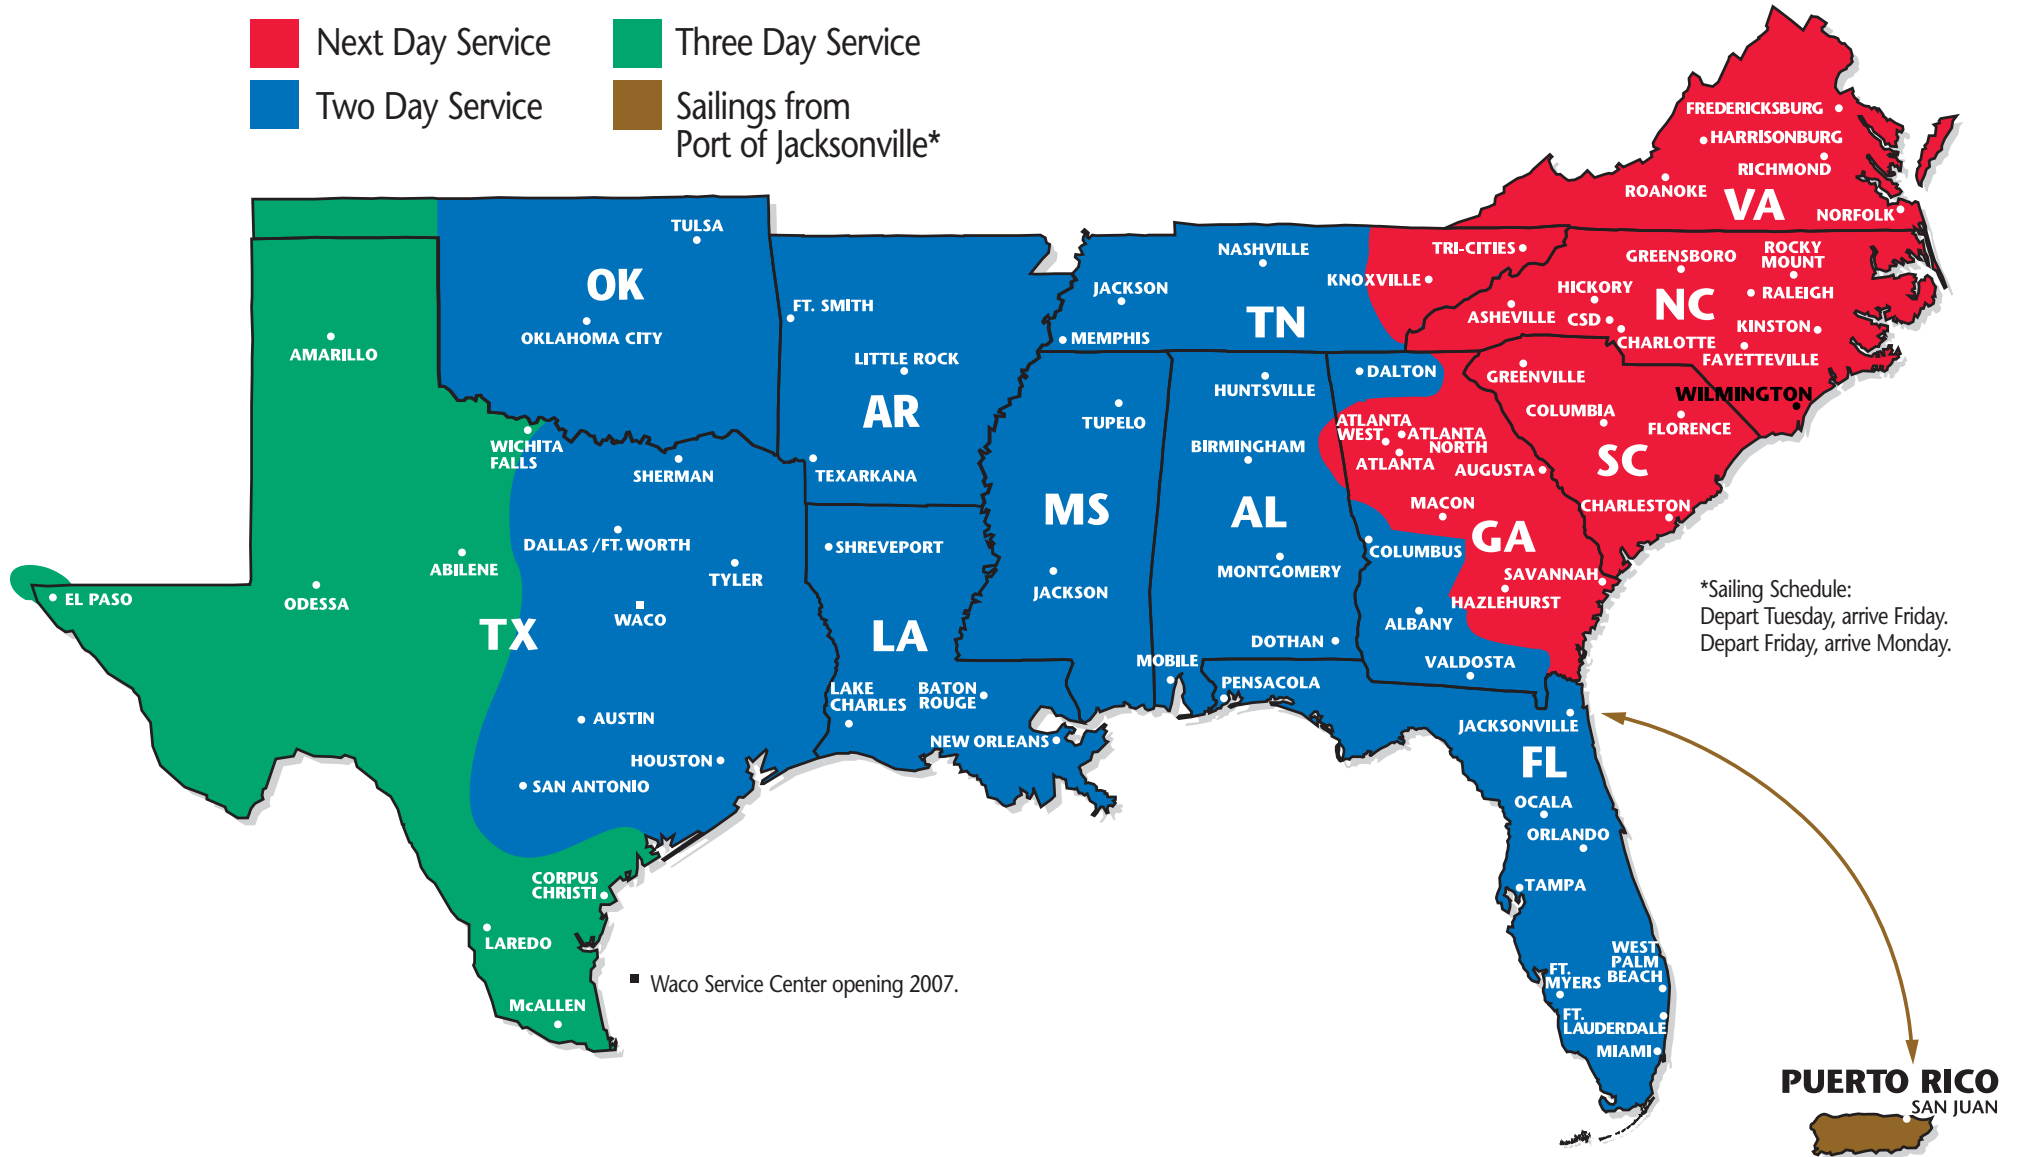

# SOUTHEASTERN FREIGHT LINES TRANSIT TIMES

## WILMINGTON, NORTH CAROLINA (Outbound only)

- Next Day Service
- Three Day Service
- Two Day Service
- Sailings from Port of Jacksonville\*

2800 North 23rd Street ■ Wilmington, NC 28401 ■ 910-343-1310 ■ 800-821-5131 ■ 910-763-8641 FAX  
 FOR GUARANTEED SERVICES 866-733-5733 ■ [www.sefl.com](http://www.sefl.com)

## WILMINGTON, NORTH CAROLINA

### PARTNERS AND REGIONS

- ★ Southeastern Freight Lines  
Southeast
- ★ A. Duie Pyle  
CT, DE, MA, MD, ME, NH, NJ, NY,  
PA, RI, VT
- ★ Quik X Transportation  
Canada
- ★ Dayton Freight Lines  
IL, IN, KY, MI, MN, MO,  
OH, WI
- ★ Oak Harbor Freight Lines  
CA, ID, NV, OR, WA
- ★ Midwest Motor Express  
CO, IA, KS, MN, MT, ND, NE, SD,  
UT, WY
- ★ Honolulu Freight  
HI (outbound only);
- ★ Lynden Transport  
AK (outbound only)