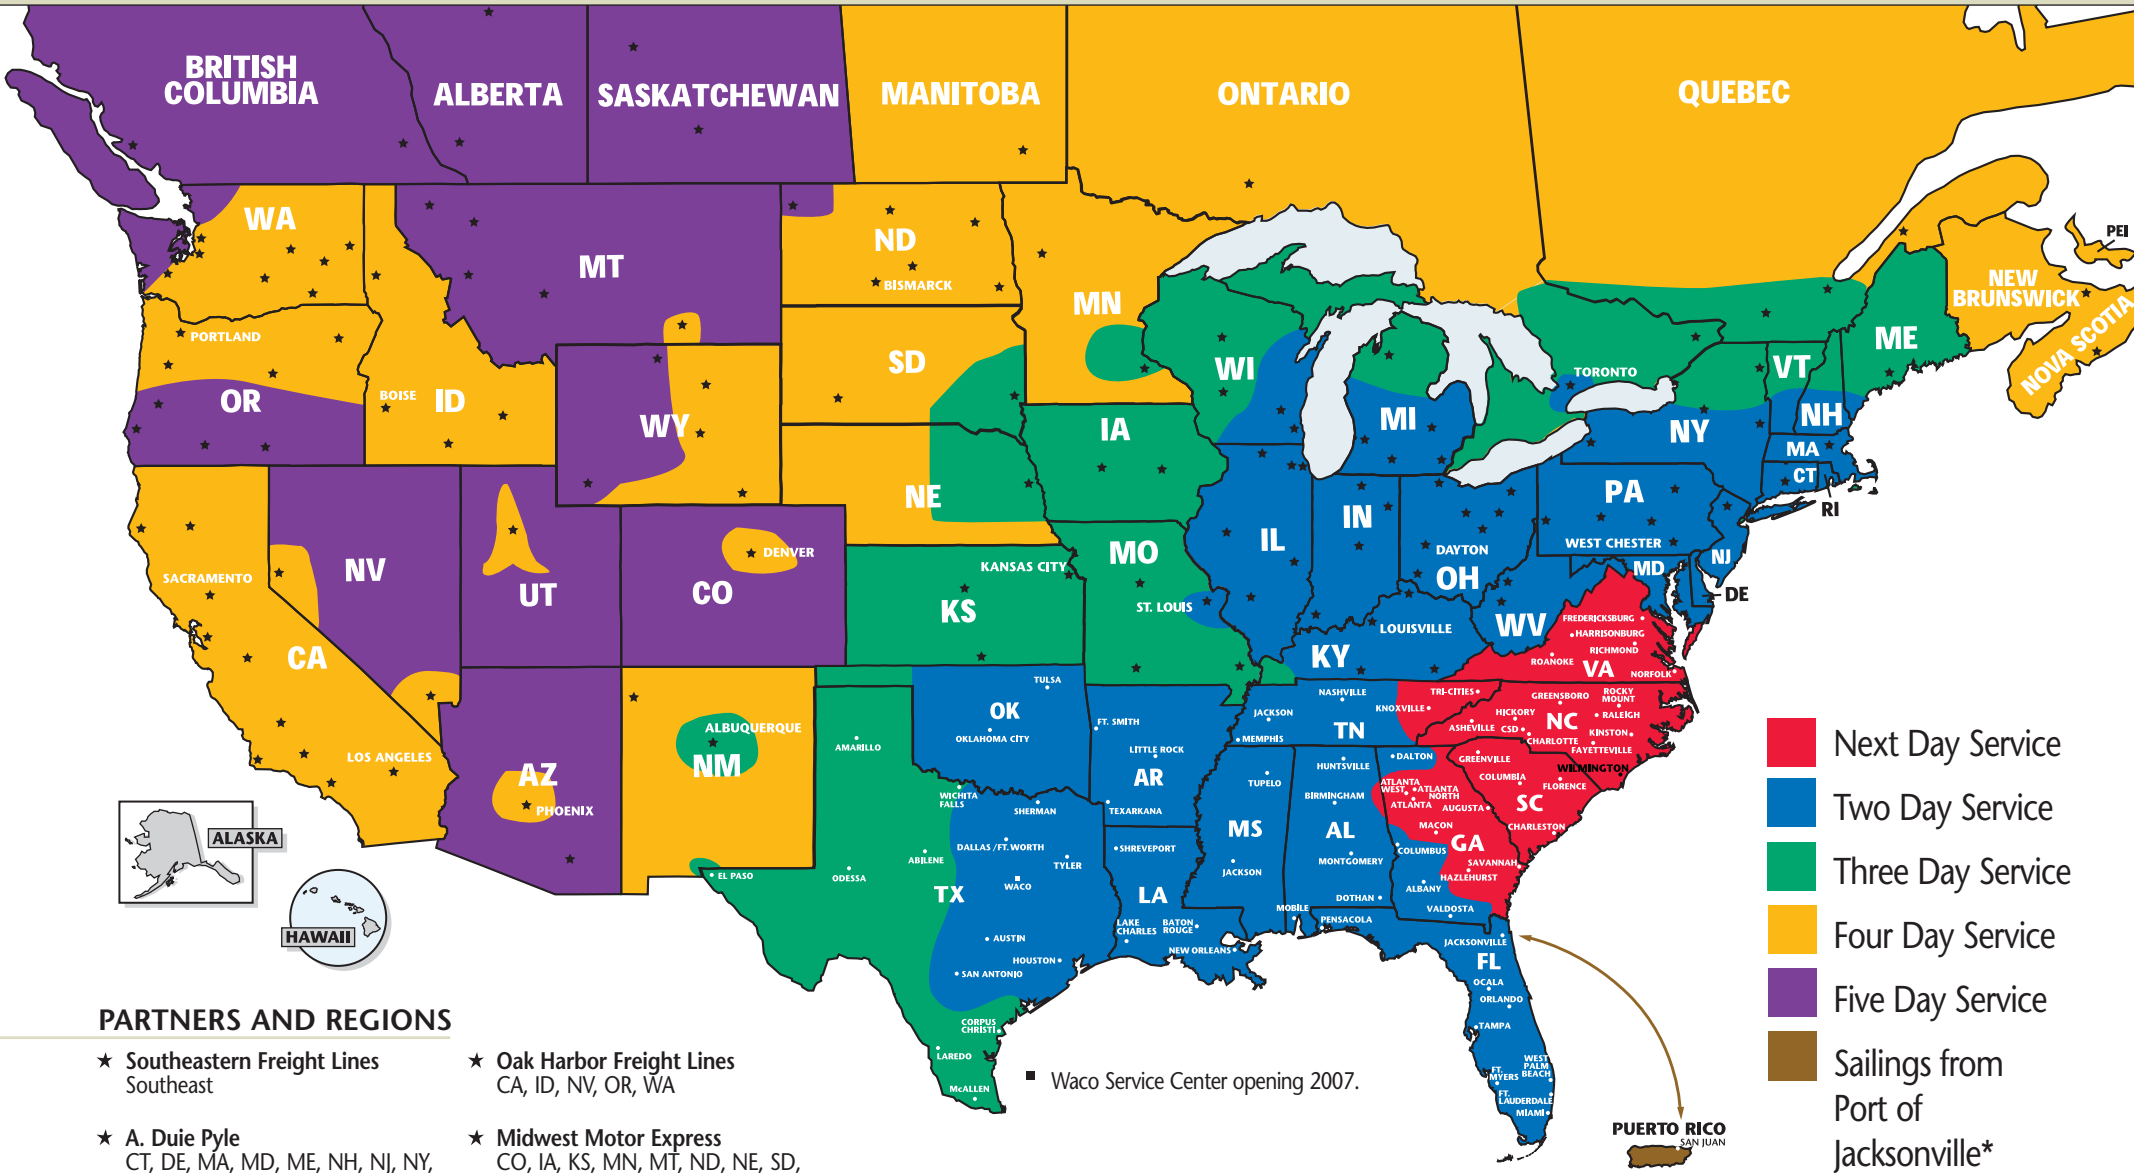

# SOUTHEASTERN FREIGHT LINES TRANSIT TIMES

## WILMINGTON, NORTH CAROLINA (Outbound only)

- Next Day Service
- Three Day Service
- Two Day Service
- Sailings from Port of Jacksonville\*

2800 North 23rd Street ■ Wilmington, NC 28401 ■ 910-343-1310 ■ 800-821-5131 ■ 910-763-8641 FAX  
 FOR GUARANTEED SERVICES 866-733-5733 ■ [www.sefl.com](http://www.sefl.com)

# YOUR GATEWAY TO SERVICE EXCELLENCE

### PARTNERS AND REGIONS

- ★ Southeastern Freight Lines  
Southeast
- ★ A. Duie Pyle  
CT, DE, MA, MD, ME, NH, NJ, NY,  
PA, RI, VT
- ★ Quik X Transportation  
Canada
- ★ Dayton Freight Lines  
IL, IN, KY, MI, MN, MO,  
OH, WI
- ★ Oak Harbor Freight Lines  
CA, ID, NV, OR, WA
- ★ Midwest Motor Express  
CO, IA, KS, MN, MT, ND, NE, SD,  
UT, WY
- ★ Honolulu Freight  
HI (outbound only);
- ★ Lynden Transport  
AK (outbound only)