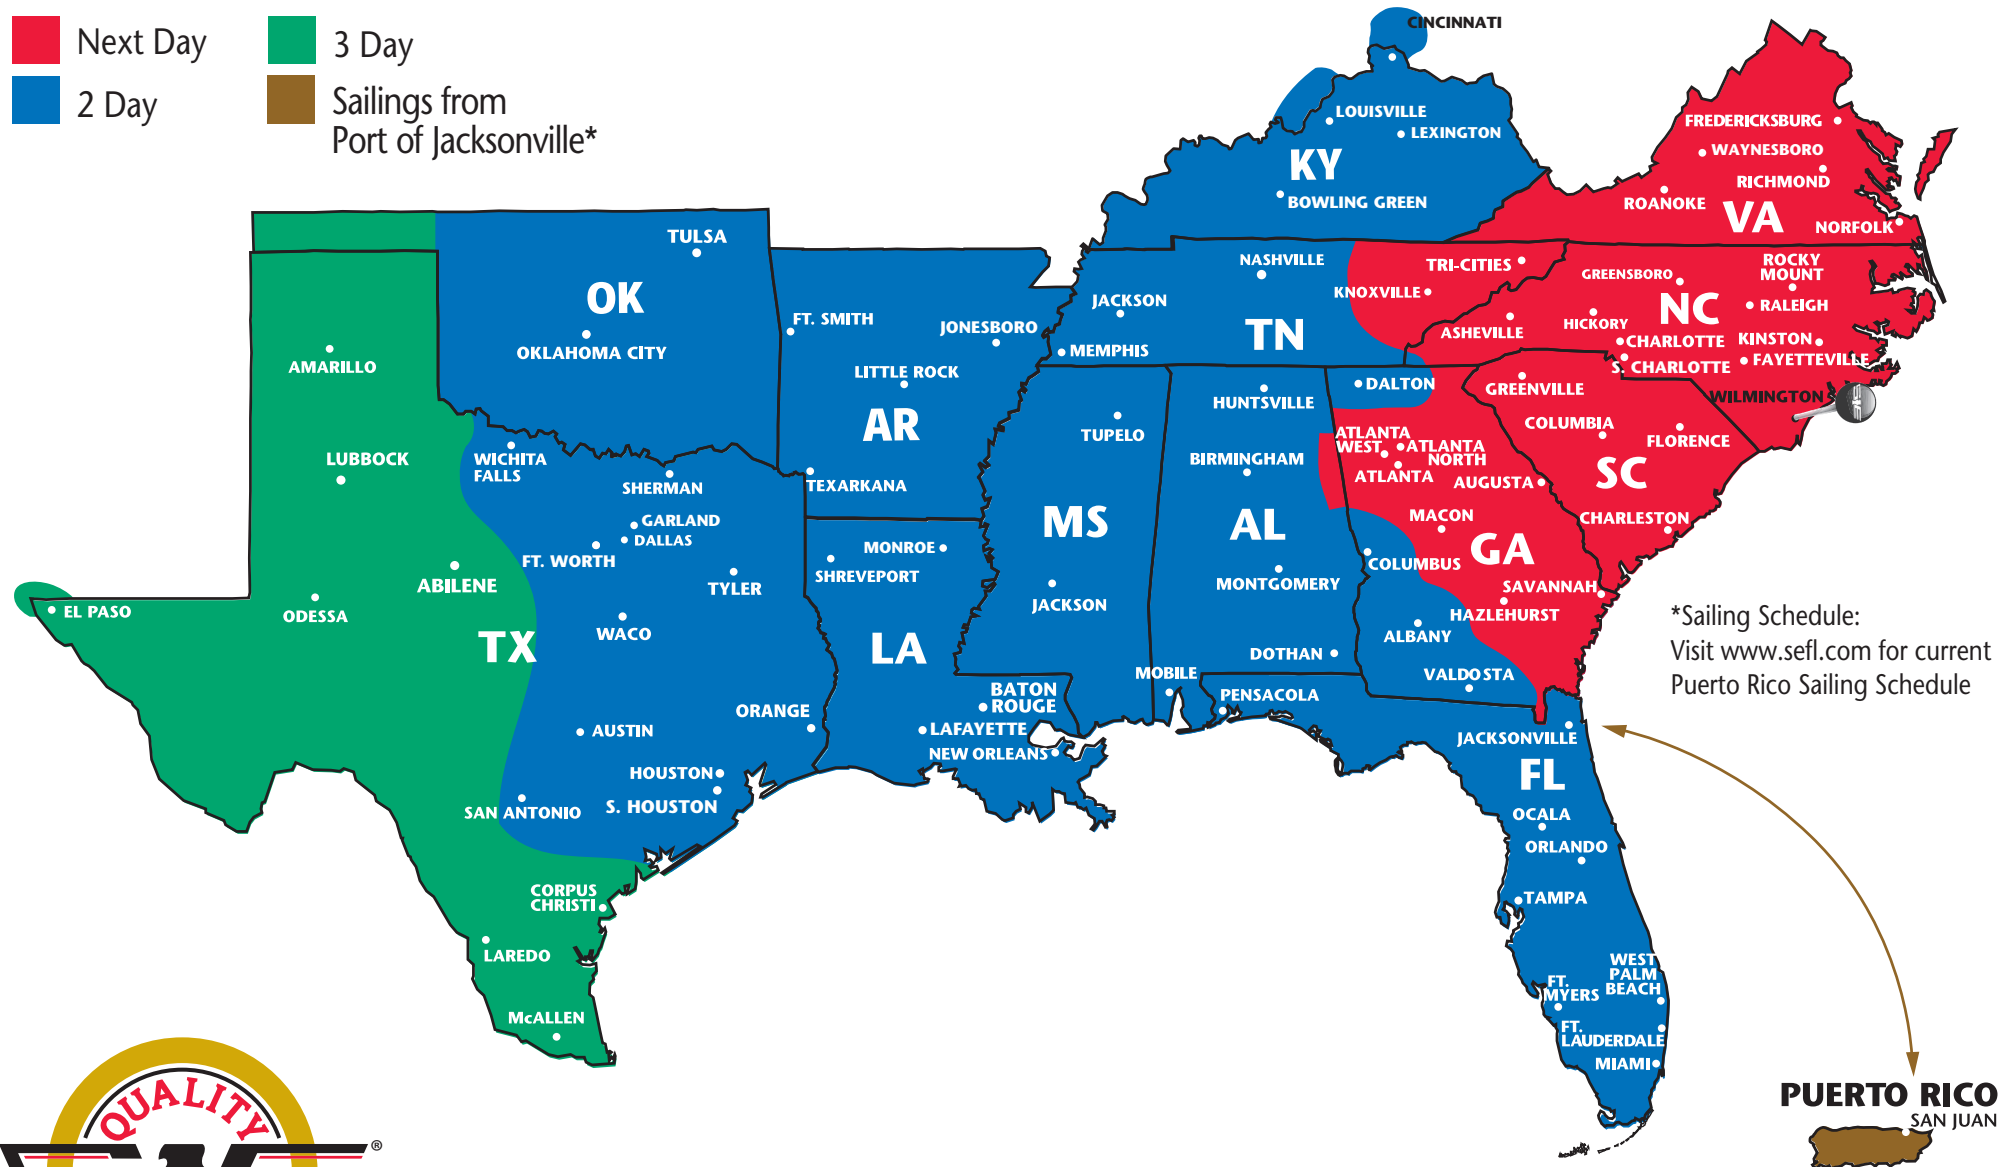

SOUTHEASTERN FREIGHT LINES TRANSIT TIMES

WILMINGTON, NORTH CAROLINA

Next Day
 2 Day

3 Day
 Sailings from Port of Jacksonville*

*Sailing Schedule:
 Visit www.sefl.com for current
 Puerto Rico Sailing Schedule

SOUTHEASTERN FREIGHT LINES

2800 North 23rd Street ■ Wilmington, NC 28401 ■ 910-343-1310 ■ 800-821-5131 ■ 910-763-8641 FAX

FOR GUARANTEED SERVICES 866-733-5733 ■ www.sefl.com

Some outlying zips may require additional day(s) transit. Refer to www.sefl.com for exact transit times.