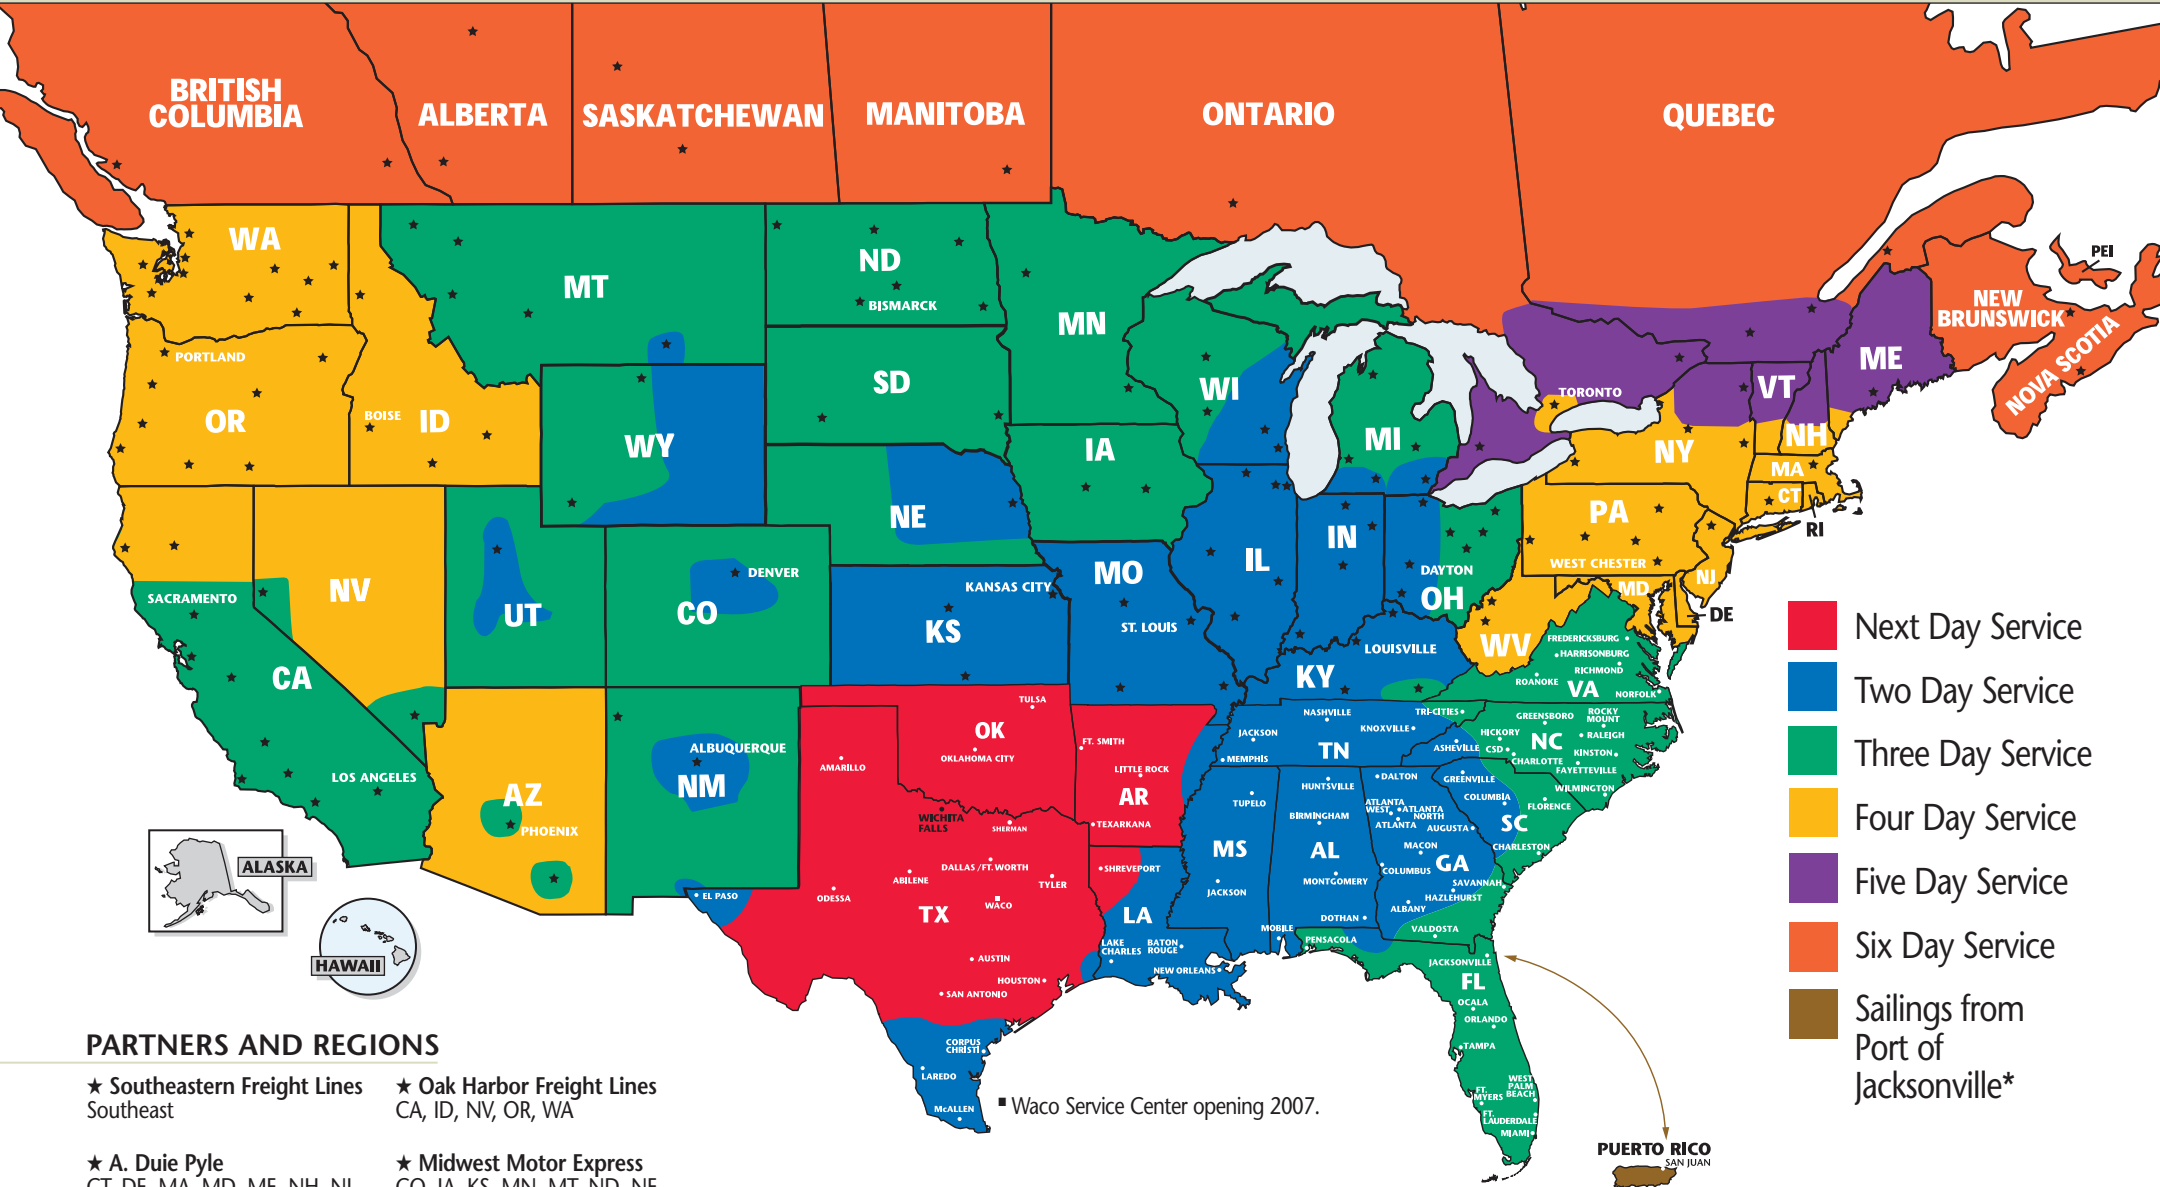

SOUTHEASTERN FREIGHT LINES TRANSIT TIMES

WICHITA FALLS, TEXAS

SOUTHEASTERN FREIGHT LINES

1911 Sheppard Access Road ■ Building 6 ■ Wichita Falls, TX 76306 ■ 940.720.0376 ■ 940.720.0763 FAX

FOR GUARANTEED SERVICES 866-733-5733 ■ www.sefl.com

YOUR GATEWAY TO SERVICE EXCELLENCE

WICHITA FALLS, TEXAS

- Next Day Service
- Two Day Service
- Three Day Service
- Four Day Service
- Five Day Service
- Six Day Service
- Sailings from Port of Jacksonville*

PARTNERS AND REGIONS

- ★ Southeastern Freight Lines Southeast
- ★ Oak Harbor Freight Lines CA, ID, NV, OR, WA
- ★ A. Duie Pyle CT, DE, MA, MD, ME, NH, NJ, NY, PA, RI, VT
- ★ Midwest Motor Express CO, IA, KS, MN, MT, ND, NE, SD, WY
- ★ Quik X Transportation Canada
- ★ Honolulu Freight HI (outbound only);
- ★ Dayton Freight Lines IL, IN, KY, MI, MO, OH, WI
- ★ Lynden Transport AK (outbound only);