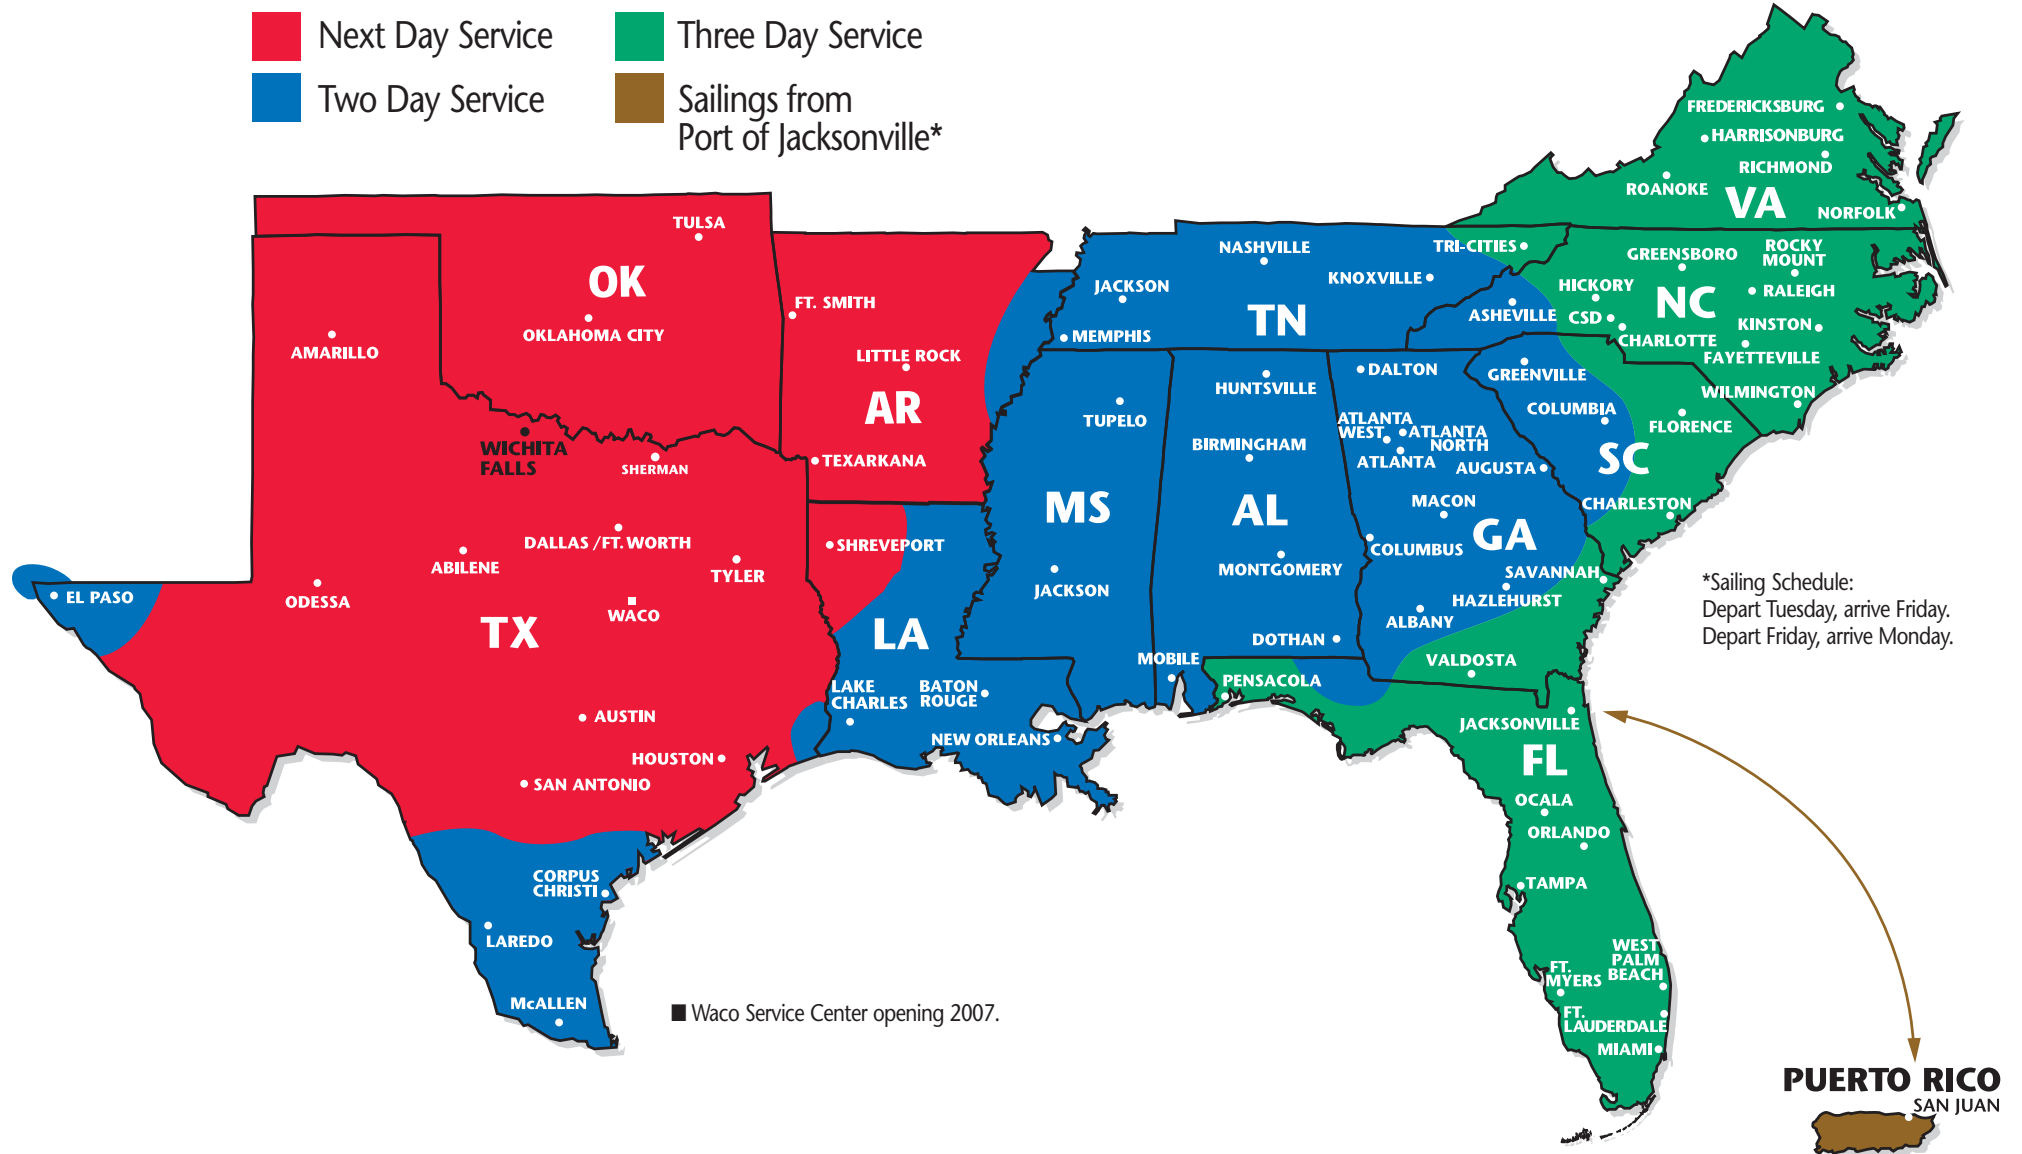

SOUTHEASTERN FREIGHT LINES TRANSIT TIMES

WICHITA FALLS, TEXAS

SOUTHEASTERN FREIGHT LINES

1911 Sheppard Access Road ■ Building 6 ■ Wichita Falls, TX 76306 ■ 940.720.0376 ■ 940.720.0763 FAX

FOR GUARANTEED SERVICES 866-733-5733 ■ www.sefl.com

YOUR GATEWAY TO SERVICE EXCELLENCE

WICHITA FALLS, TEXAS

- Next Day Service
- Two Day Service
- Three Day Service
- Four Day Service
- Five Day Service
- Six Day Service
- Sailings from Port of Jacksonville*

PARTNERS AND REGIONS

- ★ Southeastern Freight Lines Southeast
- ★ Oak Harbor Freight Lines CA, ID, NV, OR, WA
- ★ A. Duie Pyle CT, DE, MA, MD, ME, NH, NJ, NY, PA, RI, VT
- ★ Midwest Motor Express CO, IA, KS, MN, MT, ND, NE, SD, WY
- ★ Quik X Transportation Canada
- ★ Honolulu Freight HI (outbound only);
- ★ Dayton Freight Lines IL, IN, KY, MI, MO, OH, WI
- ★ Lynden Transport AK (outbound only);