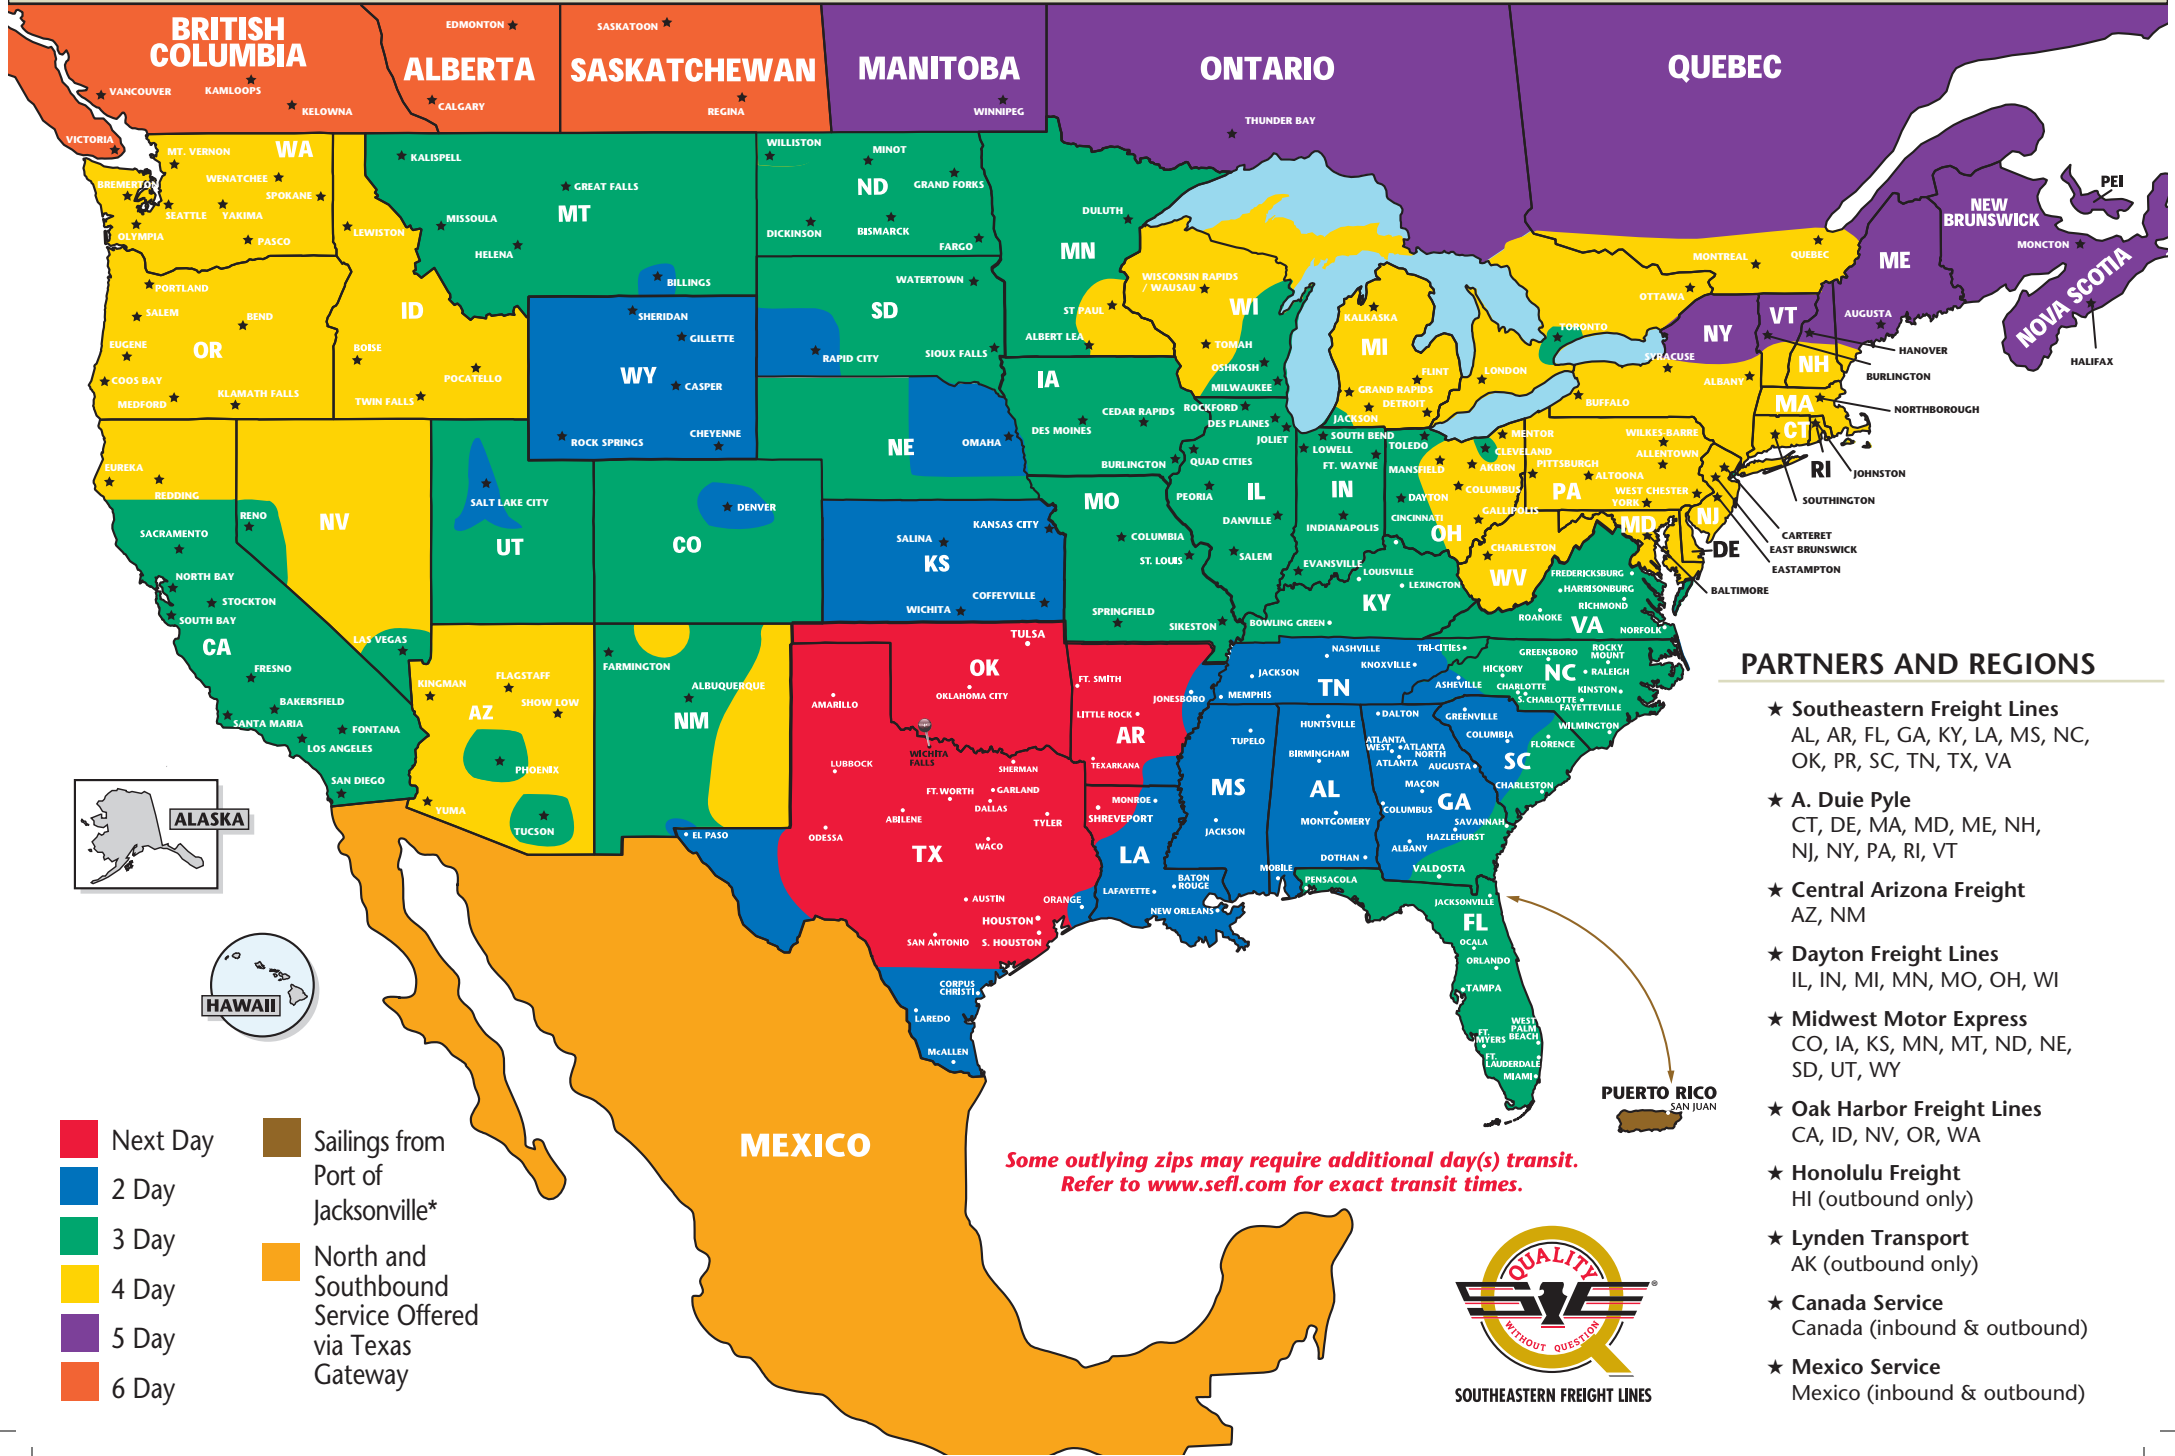

The Most Dependable North American Coverage

WICHITA FALLS, TEXAS

PARTNERS AND REGIONS

- ★ **Southeastern Freight Lines**
AL, AR, FL, GA, KY, LA, MS, NC, OK, PR, SC, TN, TX, VA
- ★ **A. Duie Pyle**
CT, DE, MA, MD, ME, NH, NJ, NY, PA, RI, VT
- ★ **Central Arizona Freight**
AZ, NM
- ★ **Dayton Freight Lines**
IL, IN, MI, MN, MO, OH, WI
- ★ **Midwest Motor Express**
CO, IA, KS, MN, MT, ND, NE, SD, UT, WY
- ★ **Oak Harbor Freight Lines**
CA, ID, NV, OR, WA
- ★ **Honolulu Freight**
HI (outbound only)
- ★ **Lynden Transport**
AK (outbound only)
- ★ **Canada Service**
Canada (inbound & outbound)
- ★ **Mexico Service**
Mexico (inbound & outbound)

Some outlying zips may require additional day(s) transit. Refer to www.sefl.com for exact transit times.