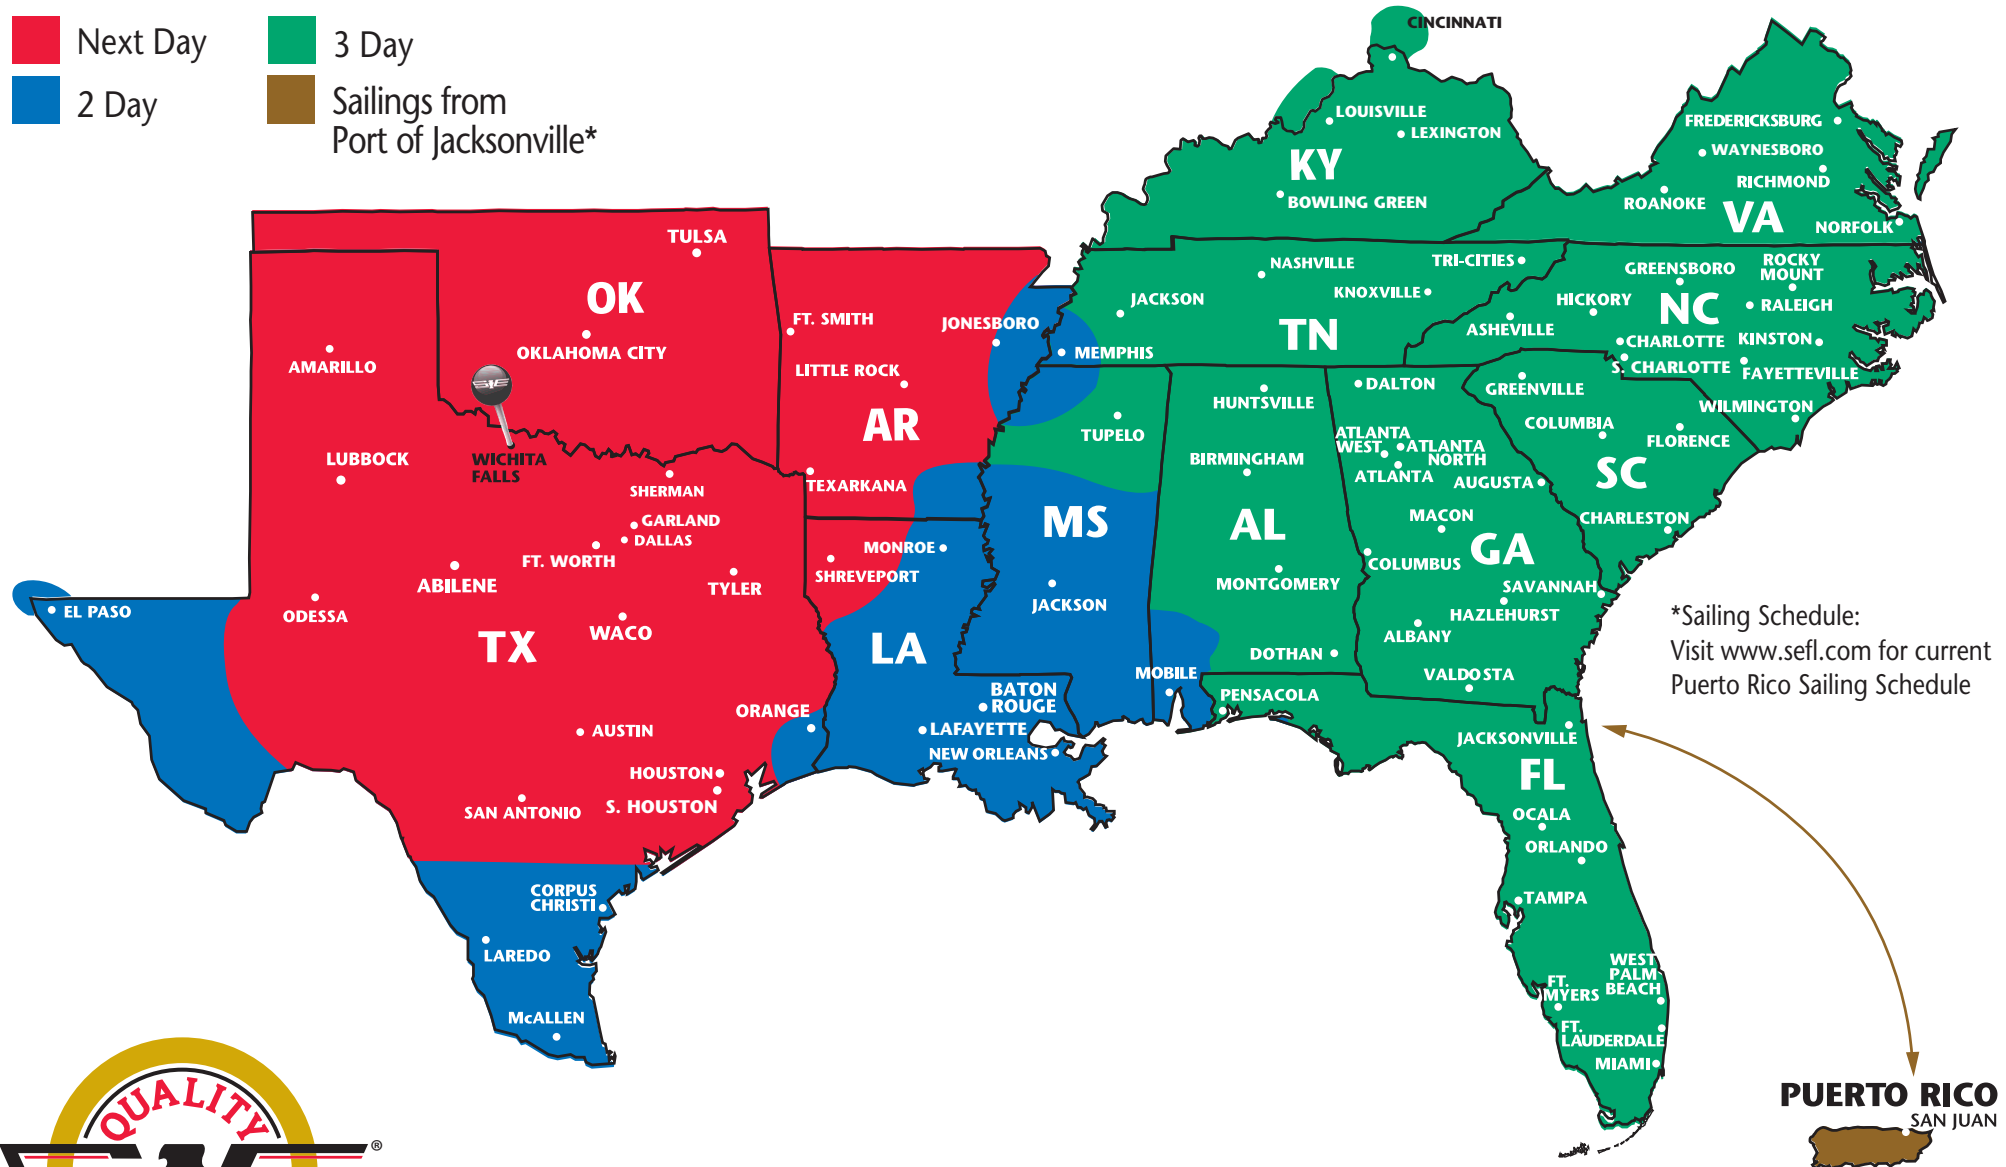

SOUTHEASTERN FREIGHT LINES TRANSIT TIMES

WICHITA FALLS, TEXAS

- Next Day
- 3 Day
- 2 Day
- Sailings from Port of Jacksonville*

*Sailing Schedule:
Visit www.sefl.com for current
Puerto Rico Sailing Schedule

SOUTHEASTERN FREIGHT LINES

1911 Sheppard Access Road, Building 6 ■ Wichita Falls, TX 76306 ■ 940-720-0376 ■ 888-922-7335 ■ 940-720-0763 FAX
FOR GUARANTEED SERVICES 866-733-5733 ■ www.sefl.com

Some outlying zips may require additional day(s) transit. Refer to www.sefl.com for exact transit times.