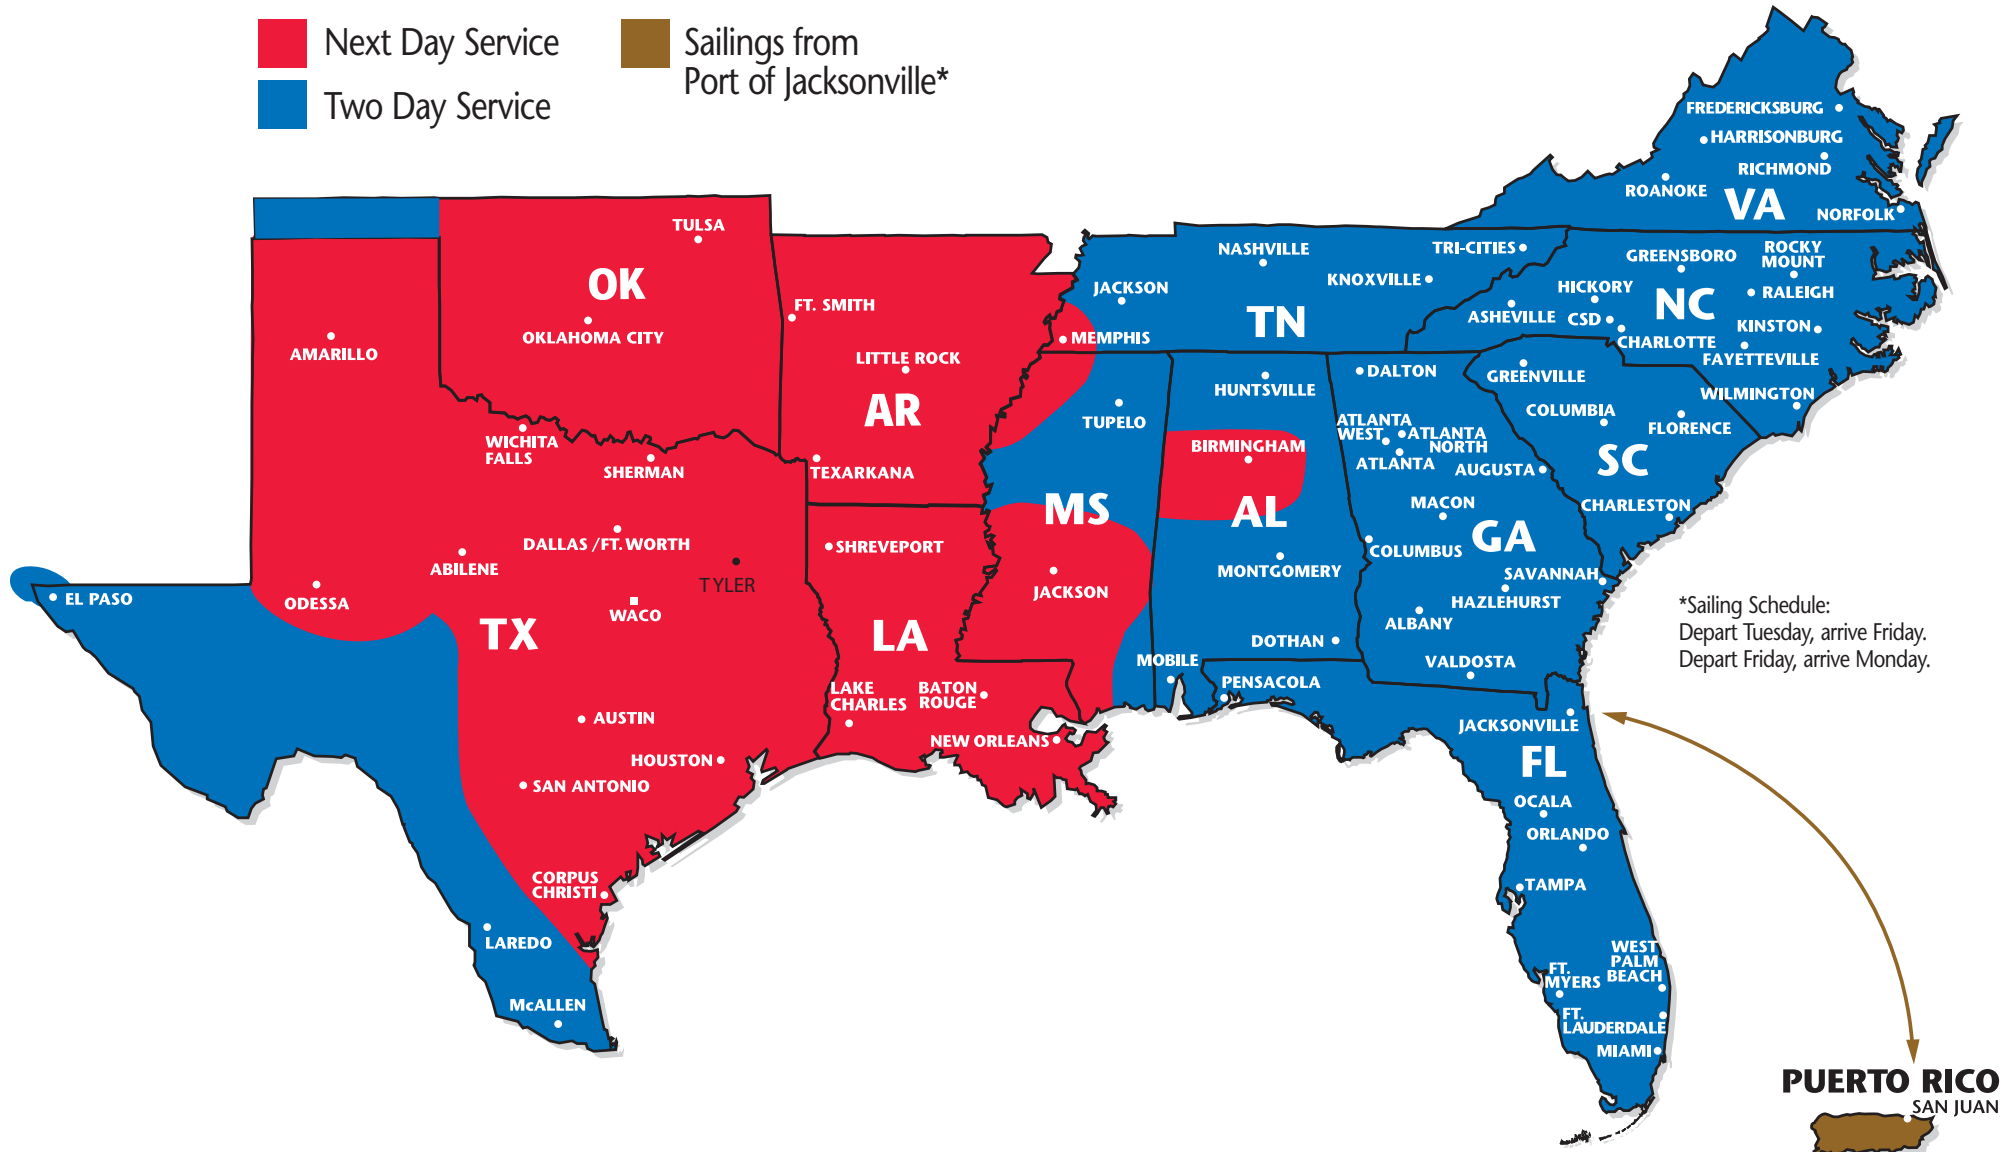

SOUTHEASTERN FREIGHT LINES TRANSIT TIMES

TYLER, TEXAS

202 County Road 330 ■ Tyler, TX 75708 ■ 903-526-0621 ■ 866-430-7335 ■ 903-526-0676 FAX
FOR GUARANTEED SERVICES 866-733-5733 ■ www.sefl.com