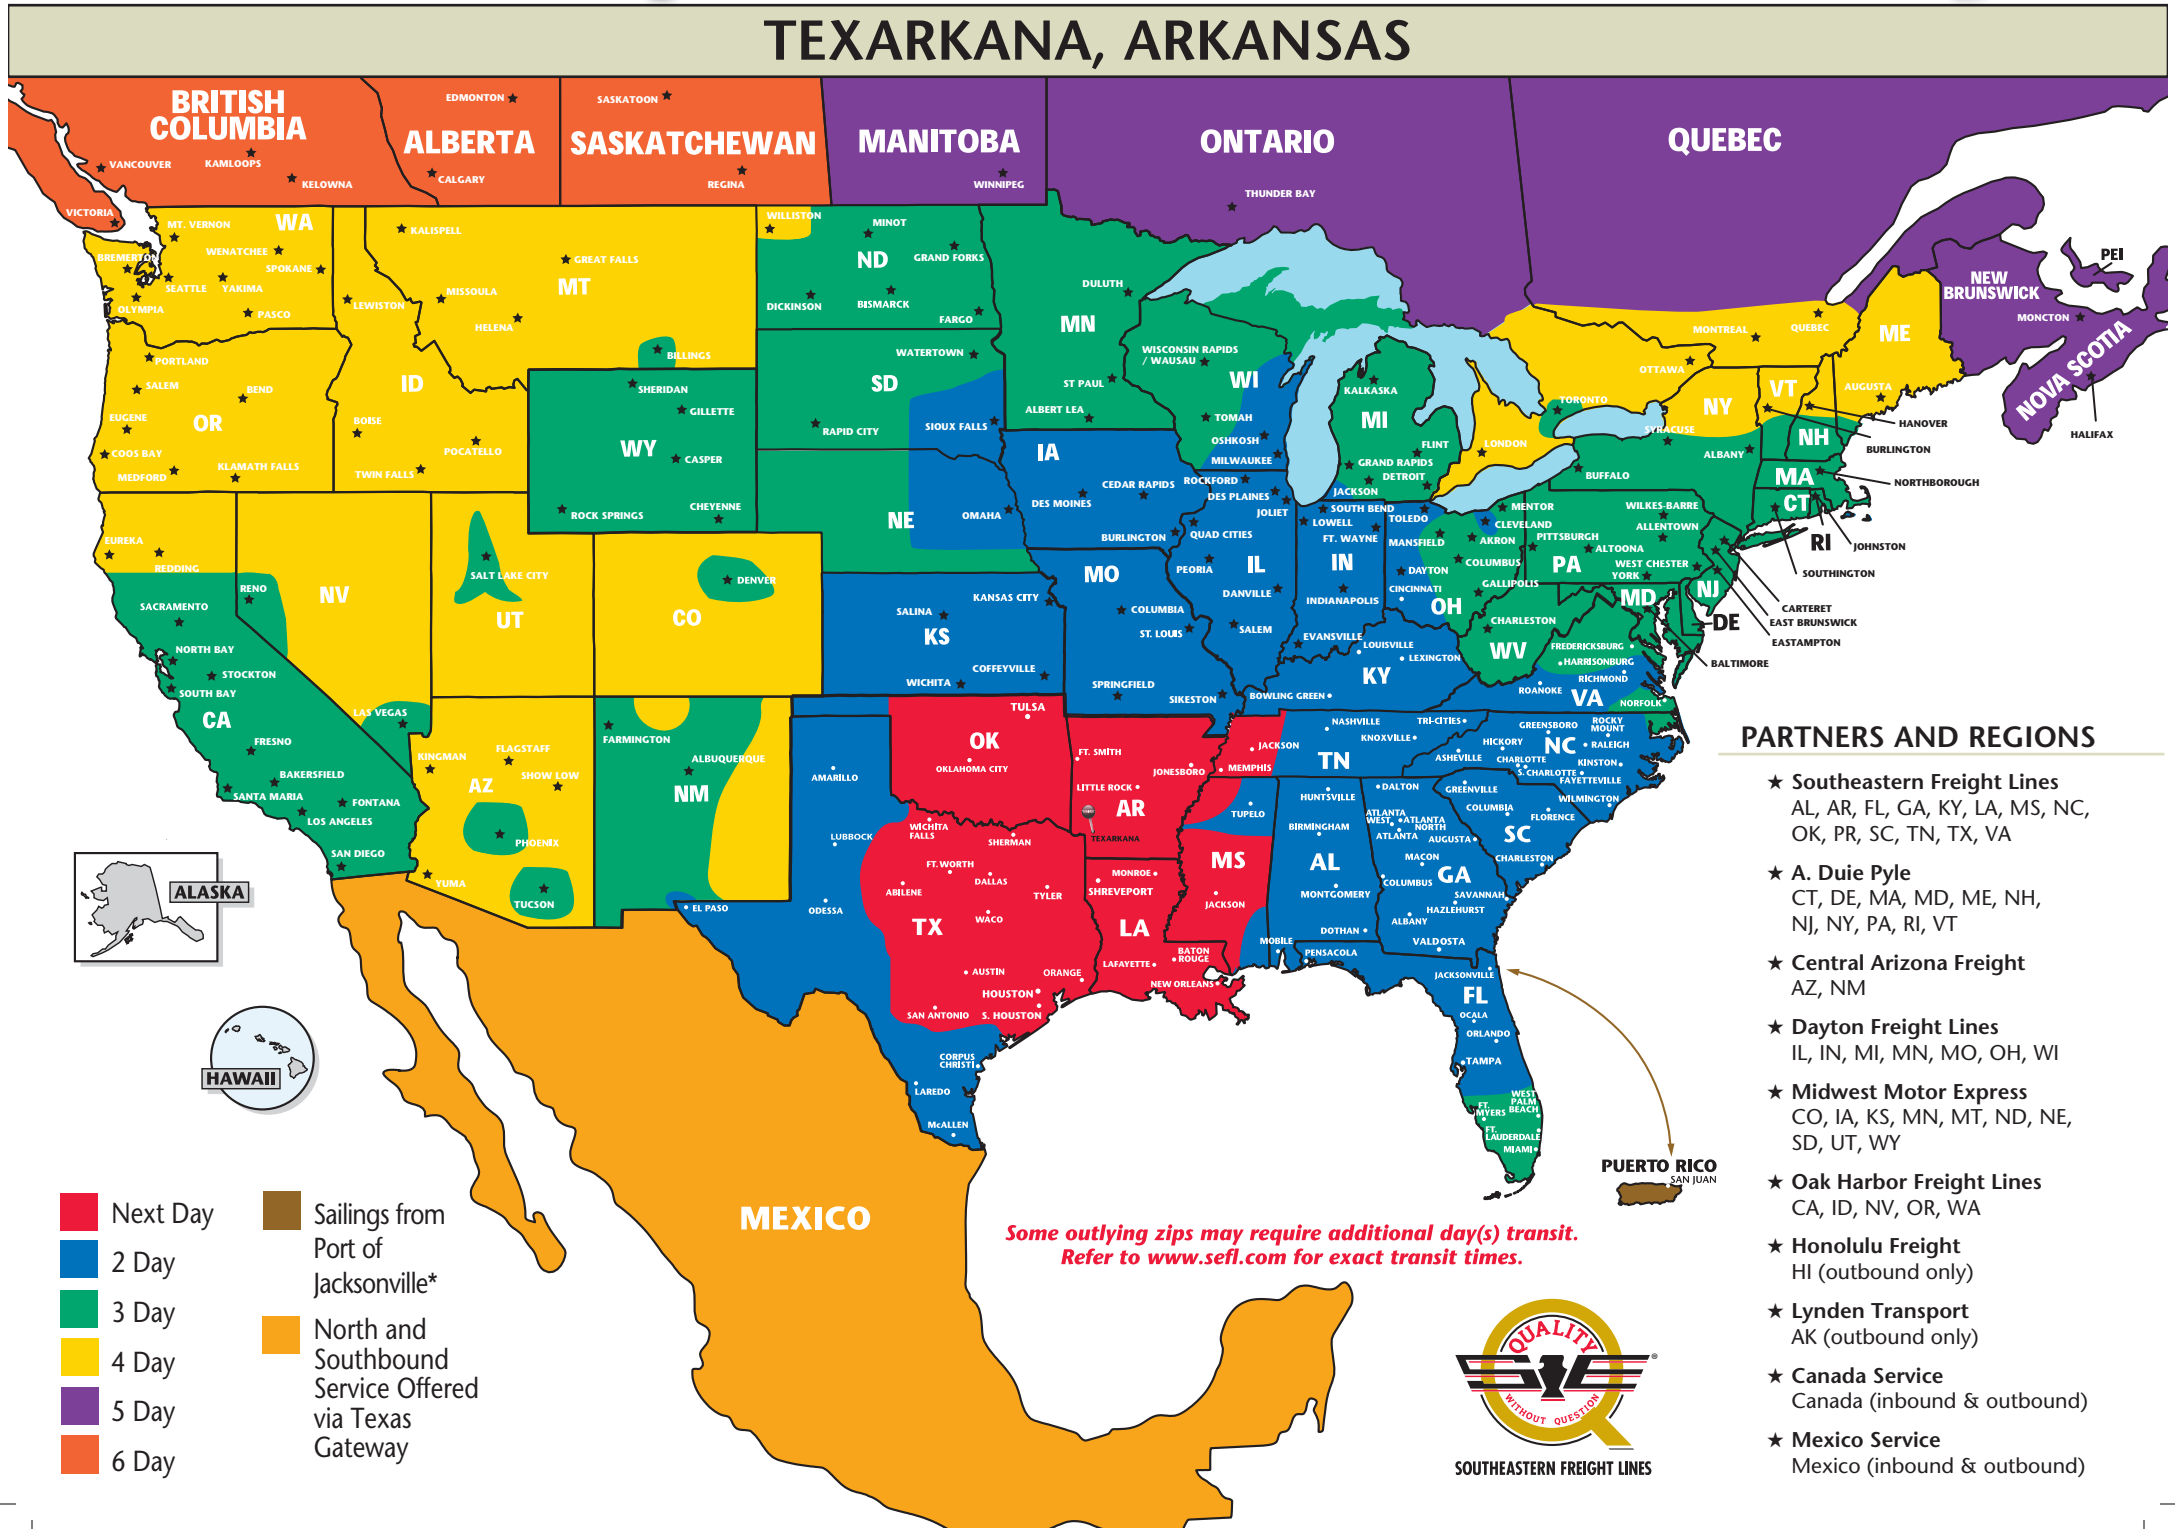

# The Most Dependable North American Coverage

### PARTNERS AND REGIONS

- ★ **Southeastern Freight Lines**  
AL, AR, FL, GA, KY, LA, MS, NC, OK, PR, SC, TN, TX, VA
- ★ **A. Duie Pyle**  
CT, DE, MA, MD, ME, NH, NJ, NY, PA, RI, VT
- ★ **Central Arizona Freight**  
AZ, NM
- ★ **Dayton Freight Lines**  
IL, IN, MI, MN, MO, OH, WI
- ★ **Midwest Motor Express**  
CO, IA, KS, MN, MT, ND, NE, SD, UT, WY
- ★ **Oak Harbor Freight Lines**  
CA, ID, NV, OR, WA
- ★ **Honolulu Freight**  
HI (outbound only)
- ★ **Lynden Transport**  
AK (outbound only)
- ★ **Canada Service**  
Canada (inbound & outbound)
- ★ **Mexico Service**  
Mexico (inbound & outbound)

# SOUTHEASTERN FREIGHT LINES TRANSIT TIMES

## TEXARKANA, ARKANSAS

■ Next Day  
■ 2 Day

■ 3 Day  
■ Sailings from Port of Jacksonville\*

\*Sailing Schedule:  
Visit [www.sefl.com](http://www.sefl.com) for current Puerto Rico Sailing Schedule

**SOUTHEASTERN FREIGHT LINES**