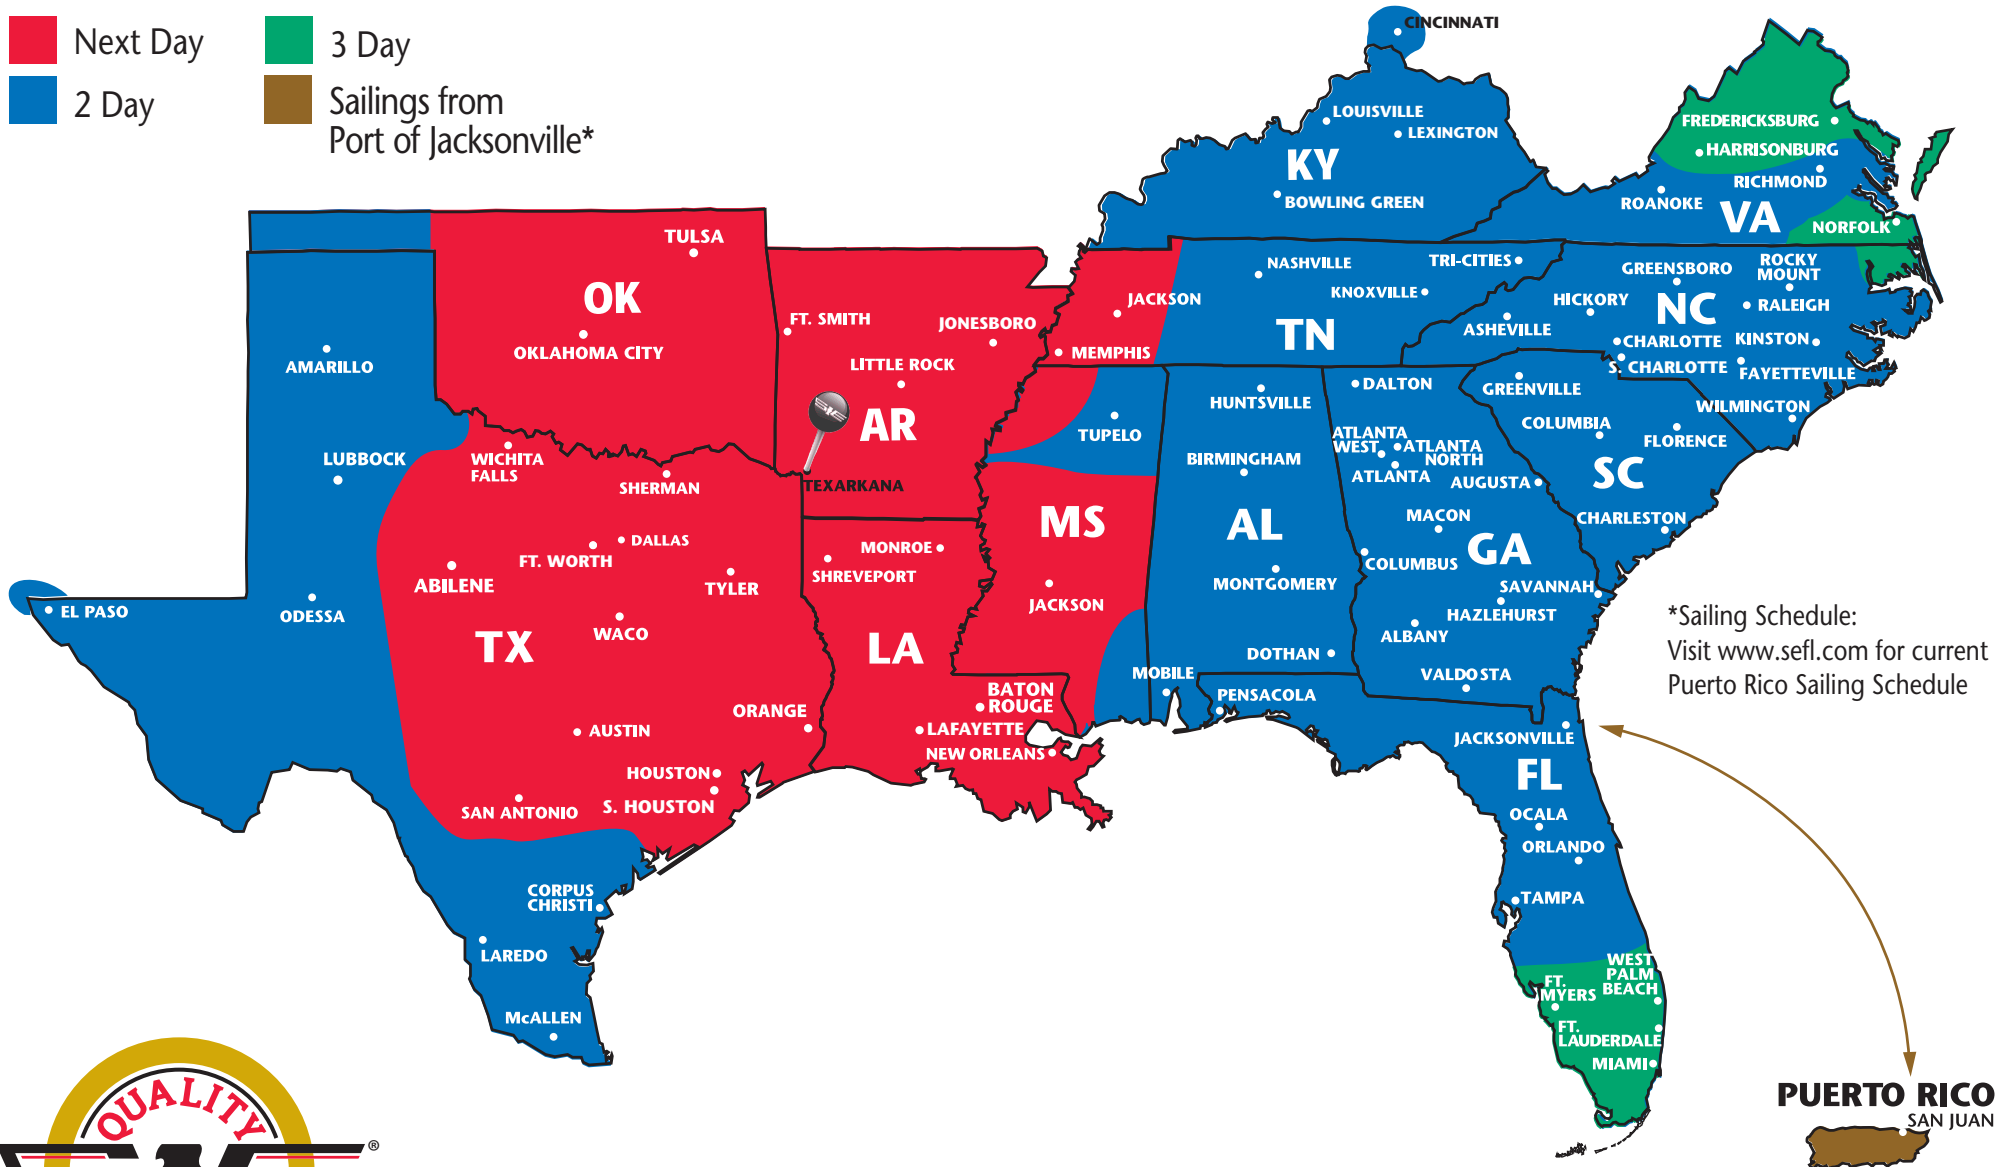

# The Most Dependable North American Coverage

### PARTNERS AND REGIONS

- ★ **Southeastern Freight Lines**  
AL, AR, FL, GA, KY, LA, MS, NC, OK, PR, SC, TN, TX, VA
- ★ **A. Duie Pyle**  
CT, DE, MA, MD, ME, NH, NJ, NY, PA, RI, VT
- ★ **Central Arizona Freight**  
AZ, NM
- ★ **Dayton Freight Lines**  
IL, IN, MI, MN, MO, OH, WI
- ★ **Midwest Motor Express**  
CO, IA, KS, MN, MT, ND, NE, SD, UT, WY
- ★ **Oak Harbor Freight Lines**  
CA, ID, NV, OR, WA
- ★ **Honolulu Freight**  
HI (outbound only)
- ★ **Lynden Transport**  
AK (outbound only)
- ★ **Canada Service**  
Canada (inbound & outbound)
- ★ **Mexico Service**  
Mexico (inbound & outbound)

# SOUTHEASTERN FREIGHT LINES TRANSIT TIMES

## TEXARKANA, ARKANSAS

■ Next Day  
■ 2 Day

■ 3 Day  
■ Sailings from Port of Jacksonville\*

\*Sailing Schedule:  
Visit [www.sefl.com](http://www.sefl.com) for current Puerto Rico Sailing Schedule

**SOUTHEASTERN FREIGHT LINES**