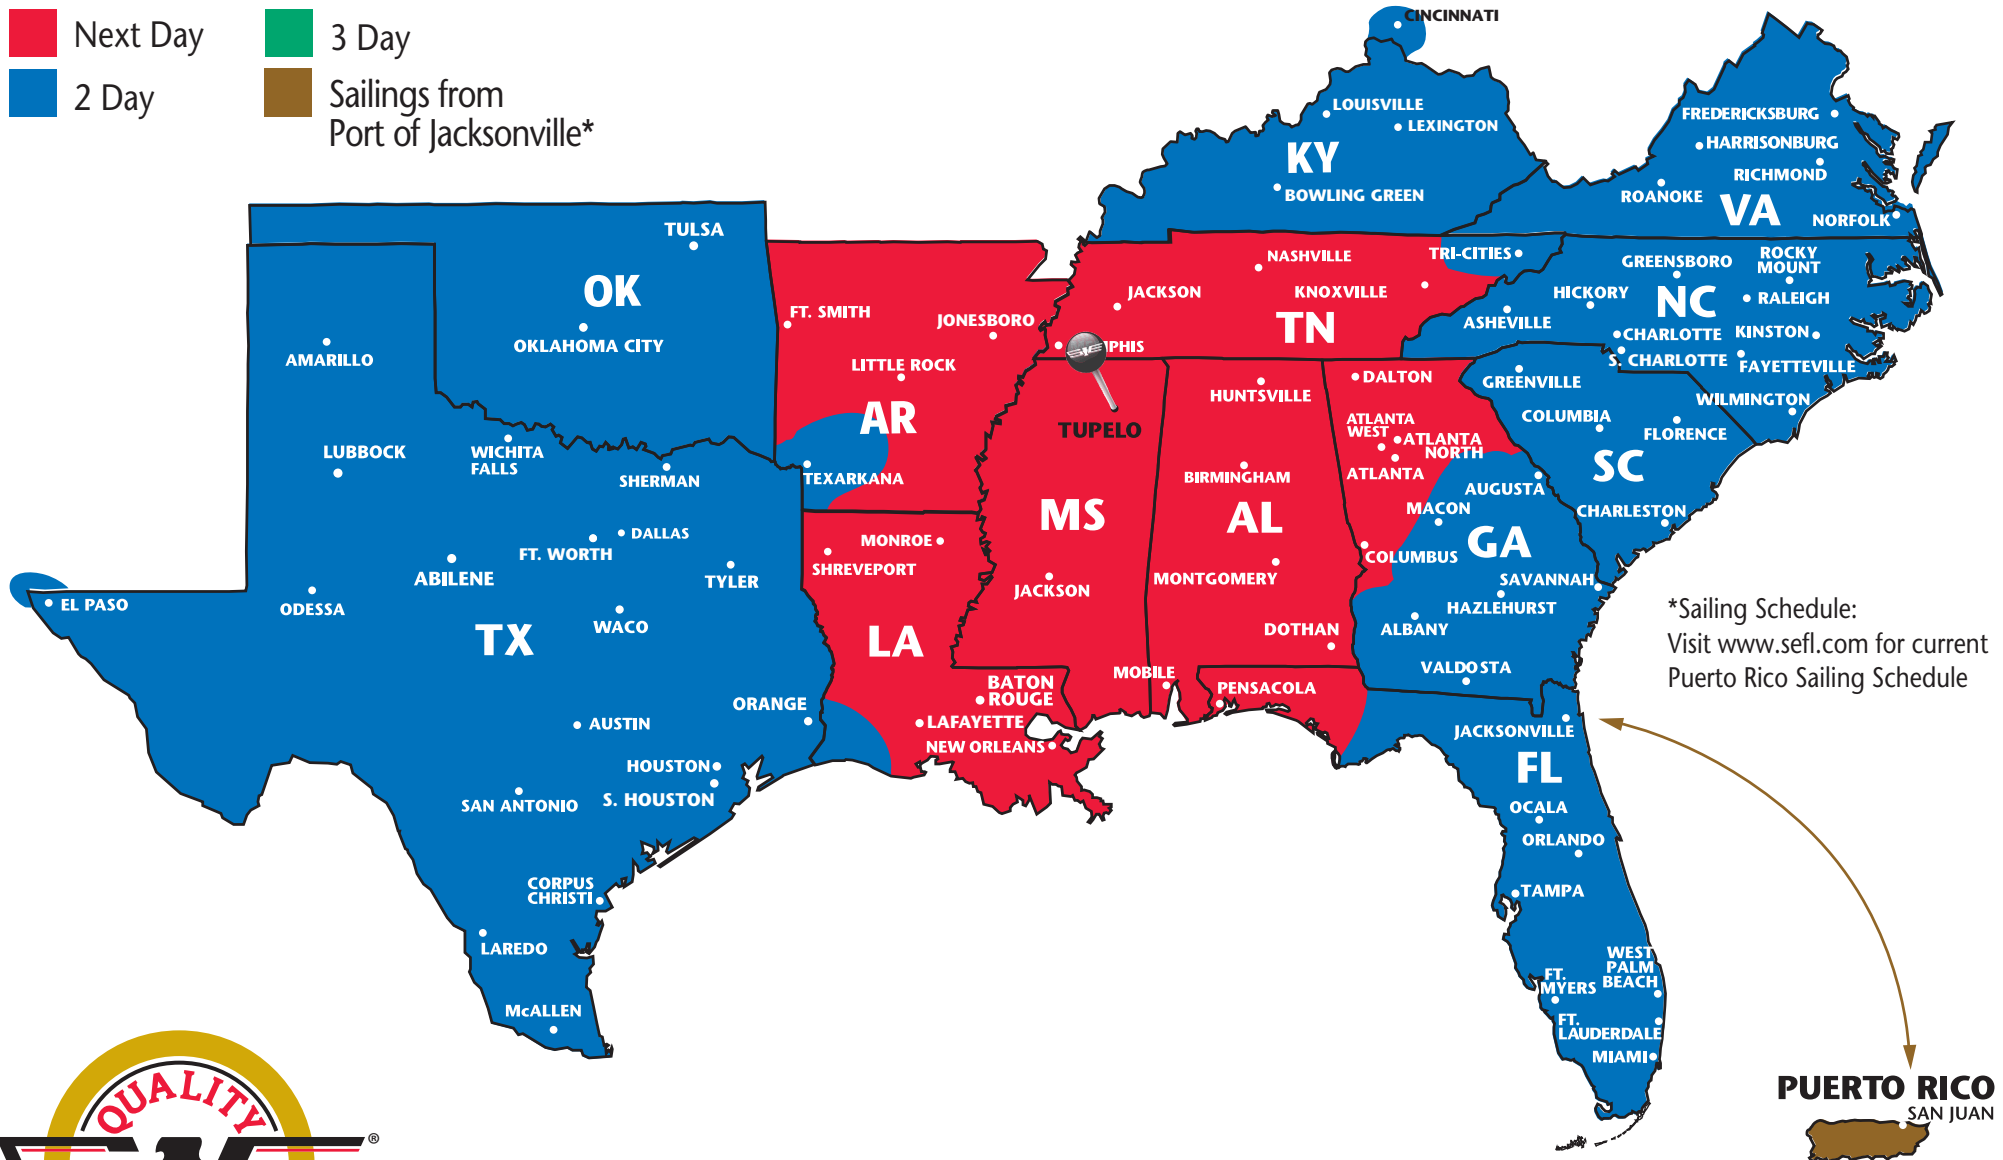

The Most Dependable North American Coverage

TUPELO, MISSISSIPPI

PARTNERS AND REGIONS

- ★ **Southeastern Freight Lines**
AL, AR, FL, GA, KY, LA, MS, NC, OK, PR, SC, TN, TX, VA
- ★ **A. Duie Pyle**
CT, DE, MA, MD, ME, NH, NJ, NY, PA, RI, VT
- ★ **Central Arizona Freight**
AZ, NM
- ★ **Dayton Freight Lines**
IL, IN, MI, MN, MO, OH, WI
- ★ **Midwest Motor Express**
CO, IA, KS, MN, MT, ND, NE, SD, UT, WY
- ★ **Oak Harbor Freight Lines**
CA, ID, NV, OR, WA
- ★ **Honolulu Freight**
HI (outbound only)
- ★ **Lynden Transport**
AK (outbound only)
- ★ **Canada Service**
Canada (inbound & outbound)
- ★ **Mexico Service**
Mexico (inbound & outbound)

SOUTHEASTERN FREIGHT LINES TRANSIT TIMES

TUPELO, MISSISSIPPI

- Next Day
- 3 Day
- 2 Day
- Sailings from Port of Jacksonville*

*Sailing Schedule:
Visit www.sefl.com for current
Puerto Rico Sailing Schedule

SOUTHEASTERN FREIGHT LINES

150 George T. Thompson Drive ■ Tupelo, MS 38801 ■ 662-690-9871 ■ 866-789-7335 ■ 662-690-9815 FAX

FOR GUARANTEED SERVICES 866-733-5733 ■ www.sefl.com

Some outlying zips may require additional day(s) transit. Refer to www.sefl.com for exact transit times.