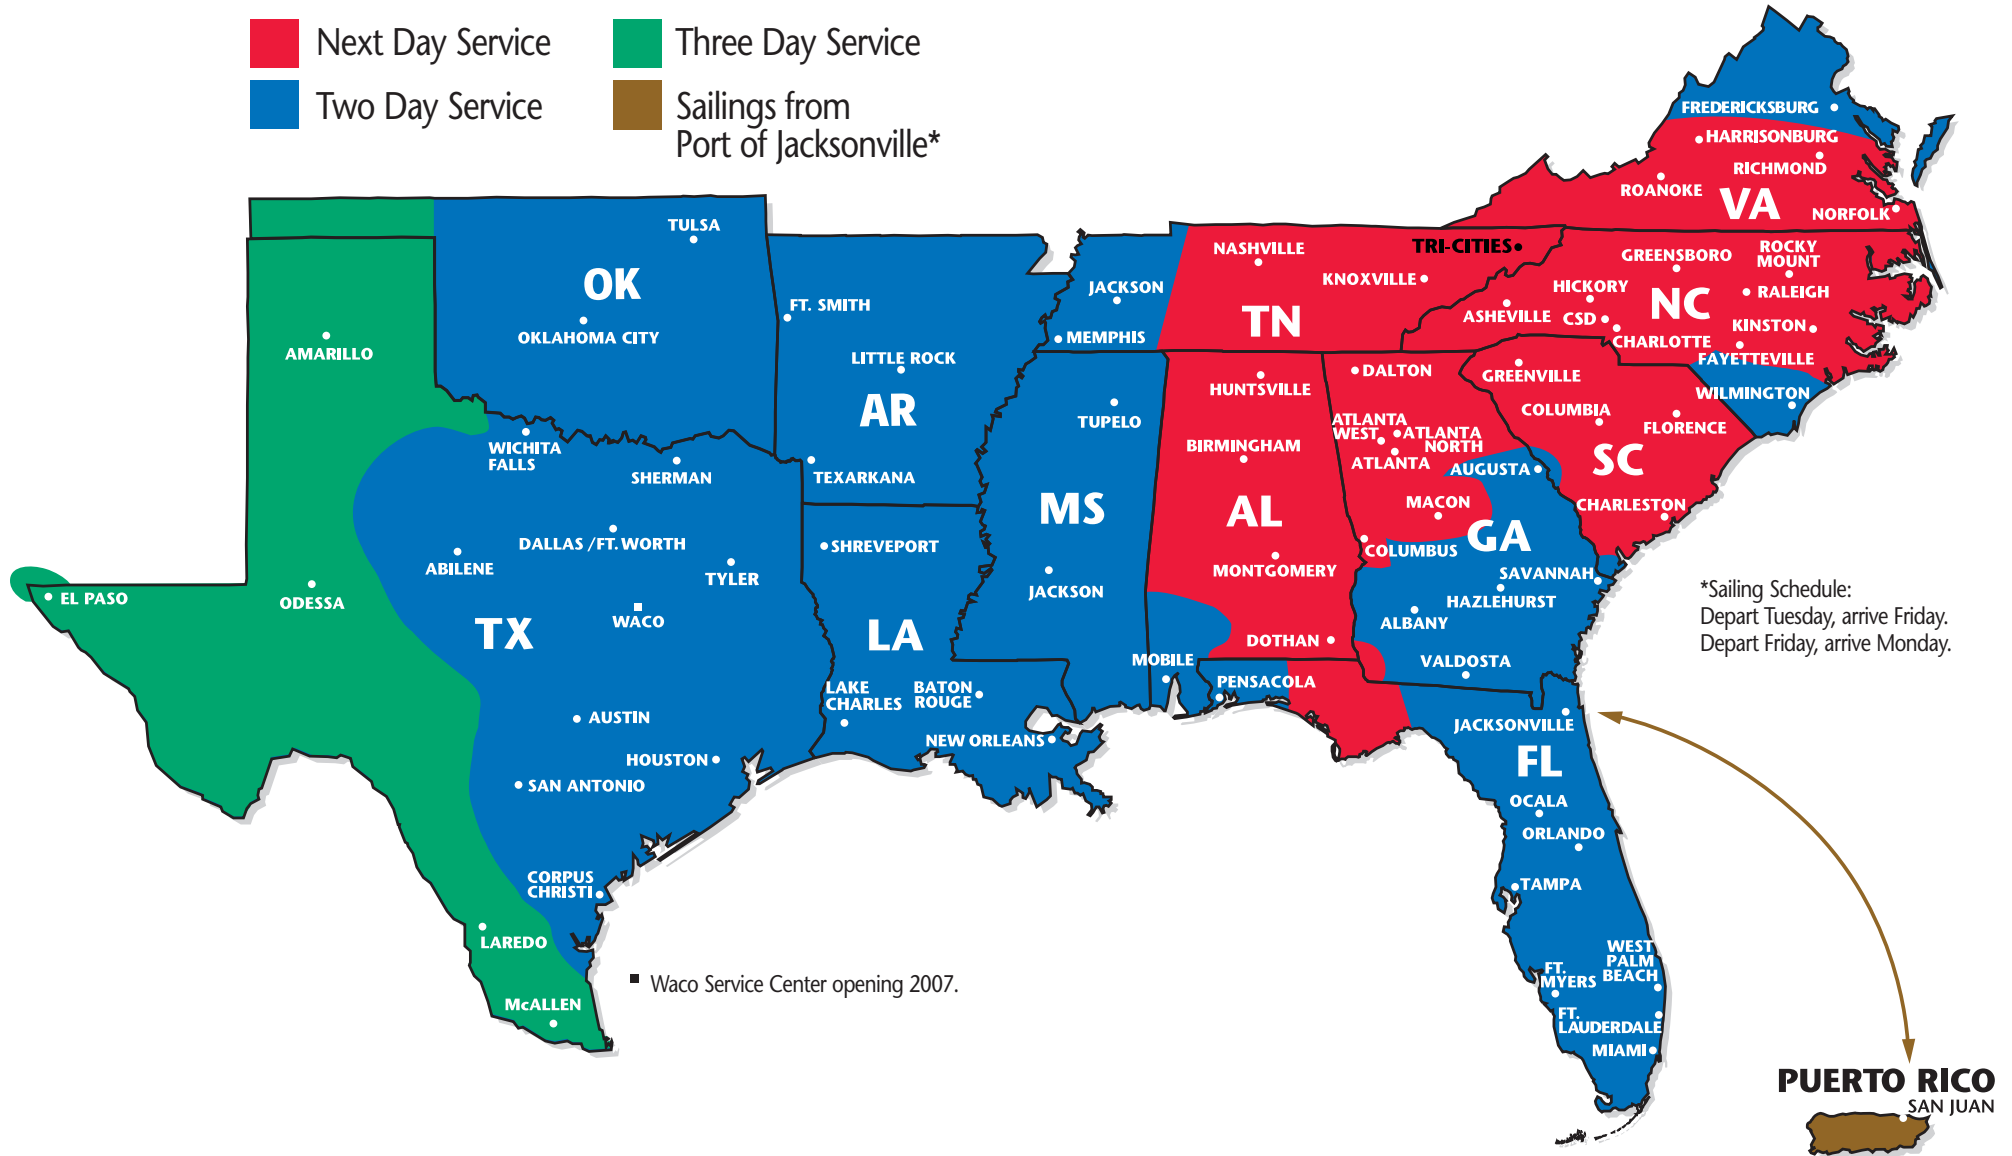

SOUTHEASTERN FREIGHT LINES TRANSIT TIMES

TRI-CITIES, TENNESSEE (Outbound only)

- Next Day Service
- Three Day Service
- Two Day Service
- Sailings from Port of Jacksonville*

1554 Shipley Ferry Road ■ Kingsport, TN 37664 ■ 423-323-0136 ■ 800-451-7335 ■ 423-323-3542 FAX
 FOR GUARANTEED SERVICES 866-733-5733 ■ www.sefl.com