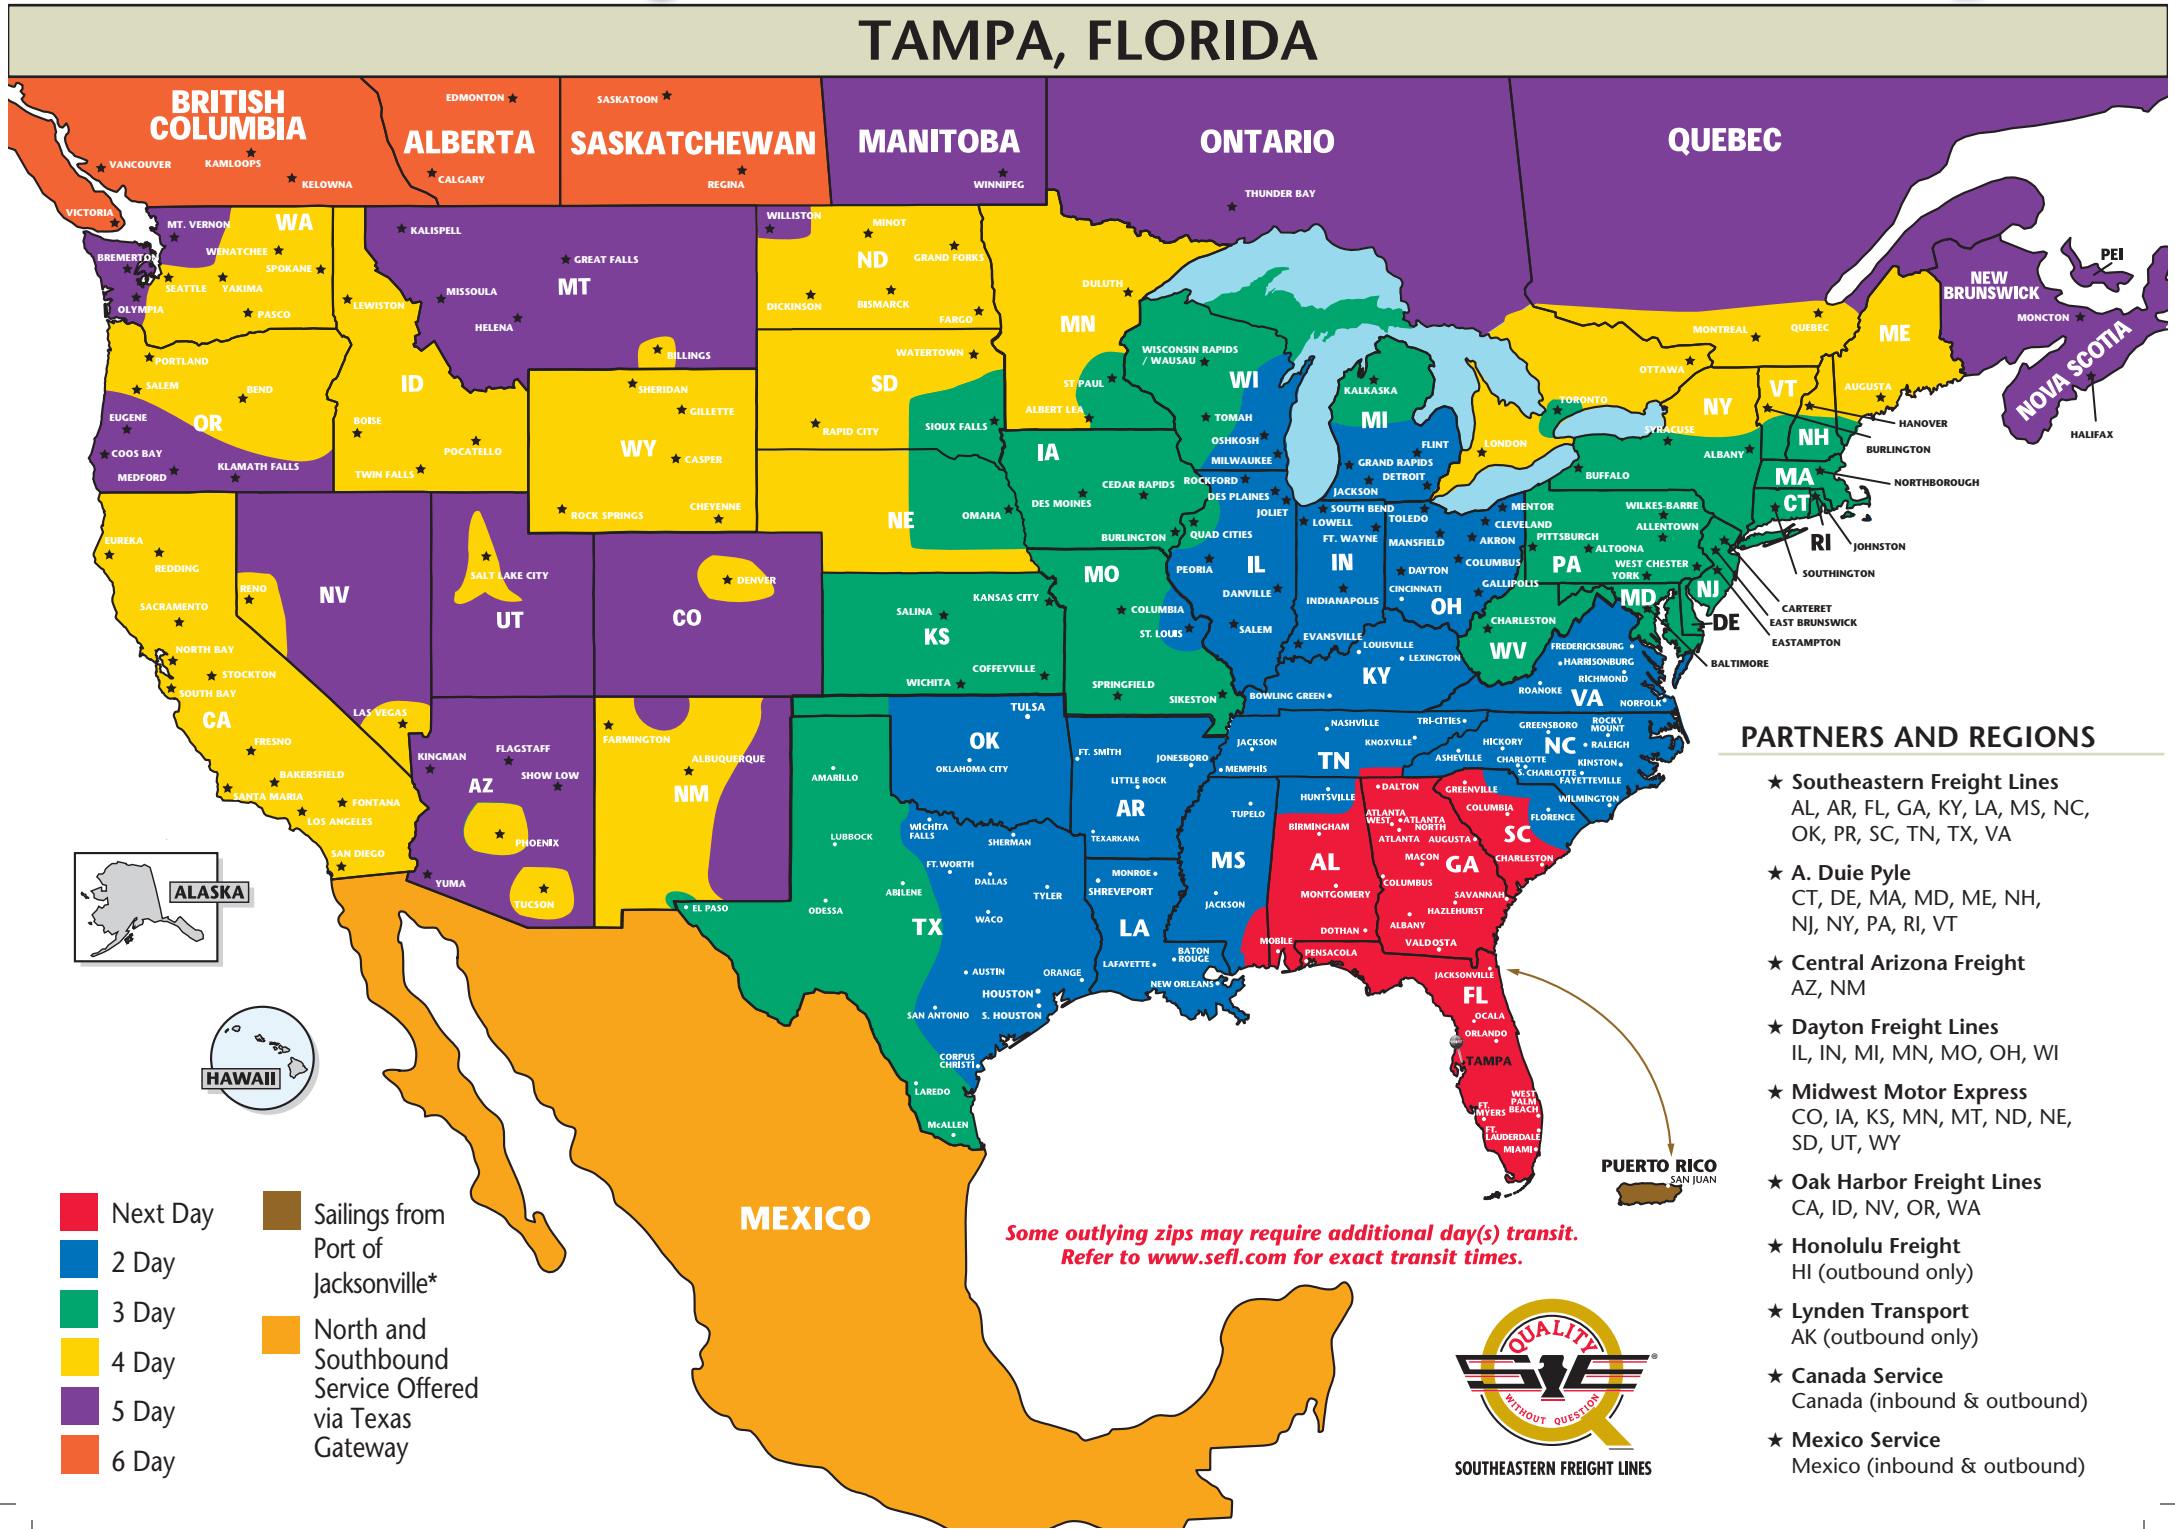

The Most Dependable North American Coverage

TAMPA, FLORIDA

PARTNERS AND REGIONS

- ★ **Southeastern Freight Lines**
AL, AR, FL, GA, KY, LA, MS, NC, OK, PR, SC, TN, TX, VA
- ★ **A. Duie Pyle**
CT, DE, MA, MD, ME, NH, NJ, NY, PA, RI, VT
- ★ **Central Arizona Freight**
AZ, NM
- ★ **Dayton Freight Lines**
IL, IN, MI, MN, MO, OH, WI
- ★ **Midwest Motor Express**
CO, IA, KS, MN, MT, ND, NE, SD, UT, WY
- ★ **Oak Harbor Freight Lines**
CA, ID, NV, OR, WA
- ★ **Honolulu Freight**
HI (outbound only)
- ★ **Lynden Transport**
AK (outbound only)
- ★ **Canada Service**
Canada (inbound & outbound)
- ★ **Mexico Service**
Mexico (inbound & outbound)

SOUTHEASTERN FREIGHT LINES TRANSIT TIMES

TAMPA, FLORIDA

- Next Day
- 3 Day
- 2 Day
- Sailings from Port of Jacksonville*

*Sailing Schedule:
Visit www.sefl.com for current
Puerto Rico Sailing Schedule

SOUTHEASTERN FREIGHT LINES

12315 County Road 579 ■ Thonotosassa, FL 33592 ■ 813-986-2900 ■ 800-922-4899 ■ 813-986-4592 FAX

FOR GUARANTEED SERVICES 866-733-5733 ■ www.sefl.com

Some outlying zips may require additional day(s) transit. Refer to www.sefl.com for exact transit times.