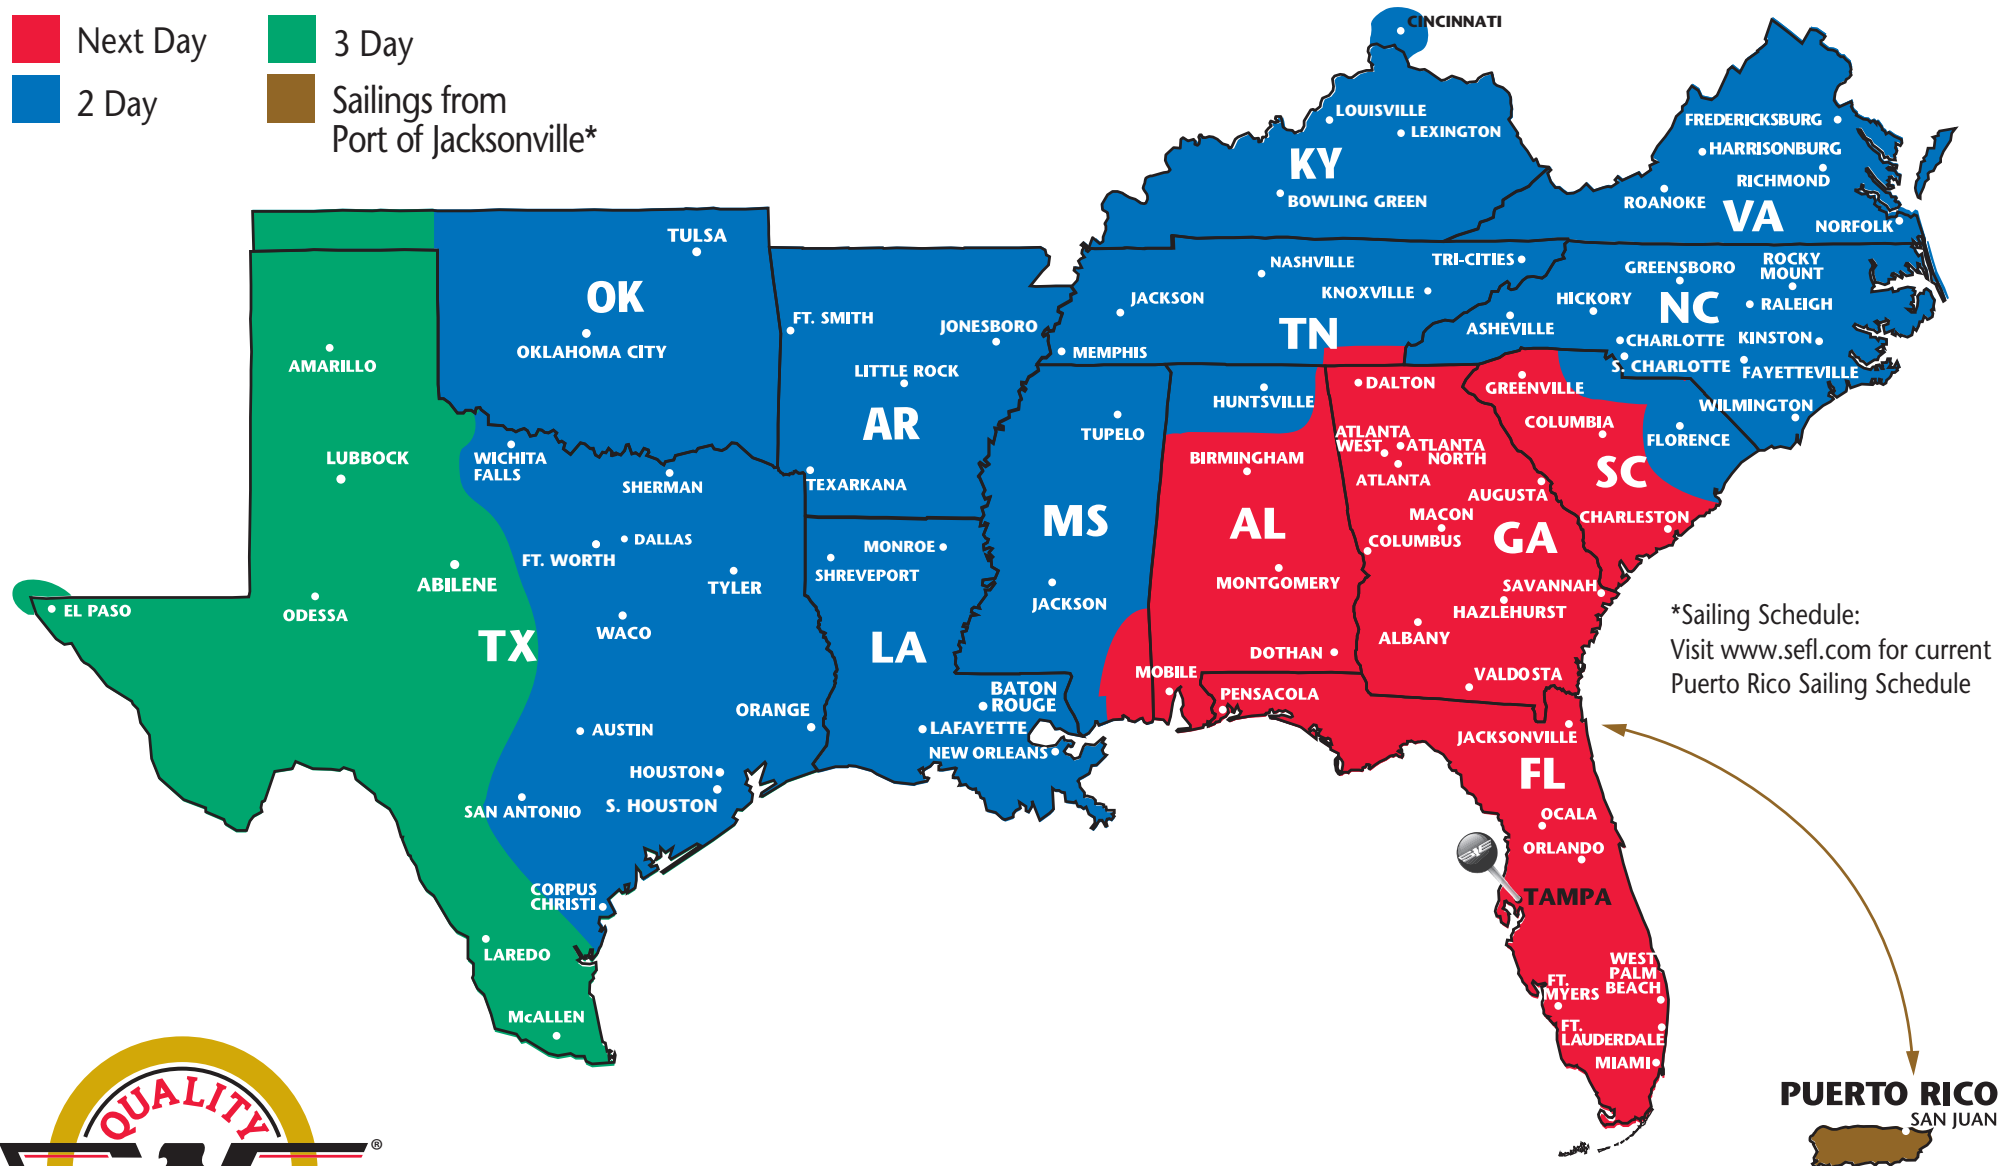

The Most Dependable North American Coverage

TAMPA, FLORIDA

PARTNERS AND REGIONS

- ★ **Southeastern Freight Lines**
AL, AR, FL, GA, KY, LA, MS, NC, OK, PR, SC, TN, TX, VA
- ★ **A. Duie Pyle**
CT, DE, MA, MD, ME, NH, NJ, NY, PA, RI, VT
- ★ **Central Arizona Freight**
AZ, NM
- ★ **Dayton Freight Lines**
IL, IN, MI, MN, MO, OH, WI
- ★ **Midwest Motor Express**
CO, IA, KS, MN, MT, ND, NE, SD, UT, WY
- ★ **Oak Harbor Freight Lines**
CA, ID, NV, OR, WA
- ★ **Honolulu Freight**
HI (outbound only)
- ★ **Lynden Transport**
AK (outbound only)
- ★ **Canada Service**
Canada (inbound & outbound)
- ★ **Mexico Service**
Mexico (inbound & outbound)

SOUTHEASTERN FREIGHT LINES TRANSIT TIMES

TAMPA, FLORIDA

- Next Day
- 3 Day
- 2 Day
- Sailings from Port of Jacksonville*

*Sailing Schedule:
Visit www.sefl.com for current
Puerto Rico Sailing Schedule

SOUTHEASTERN FREIGHT LINES