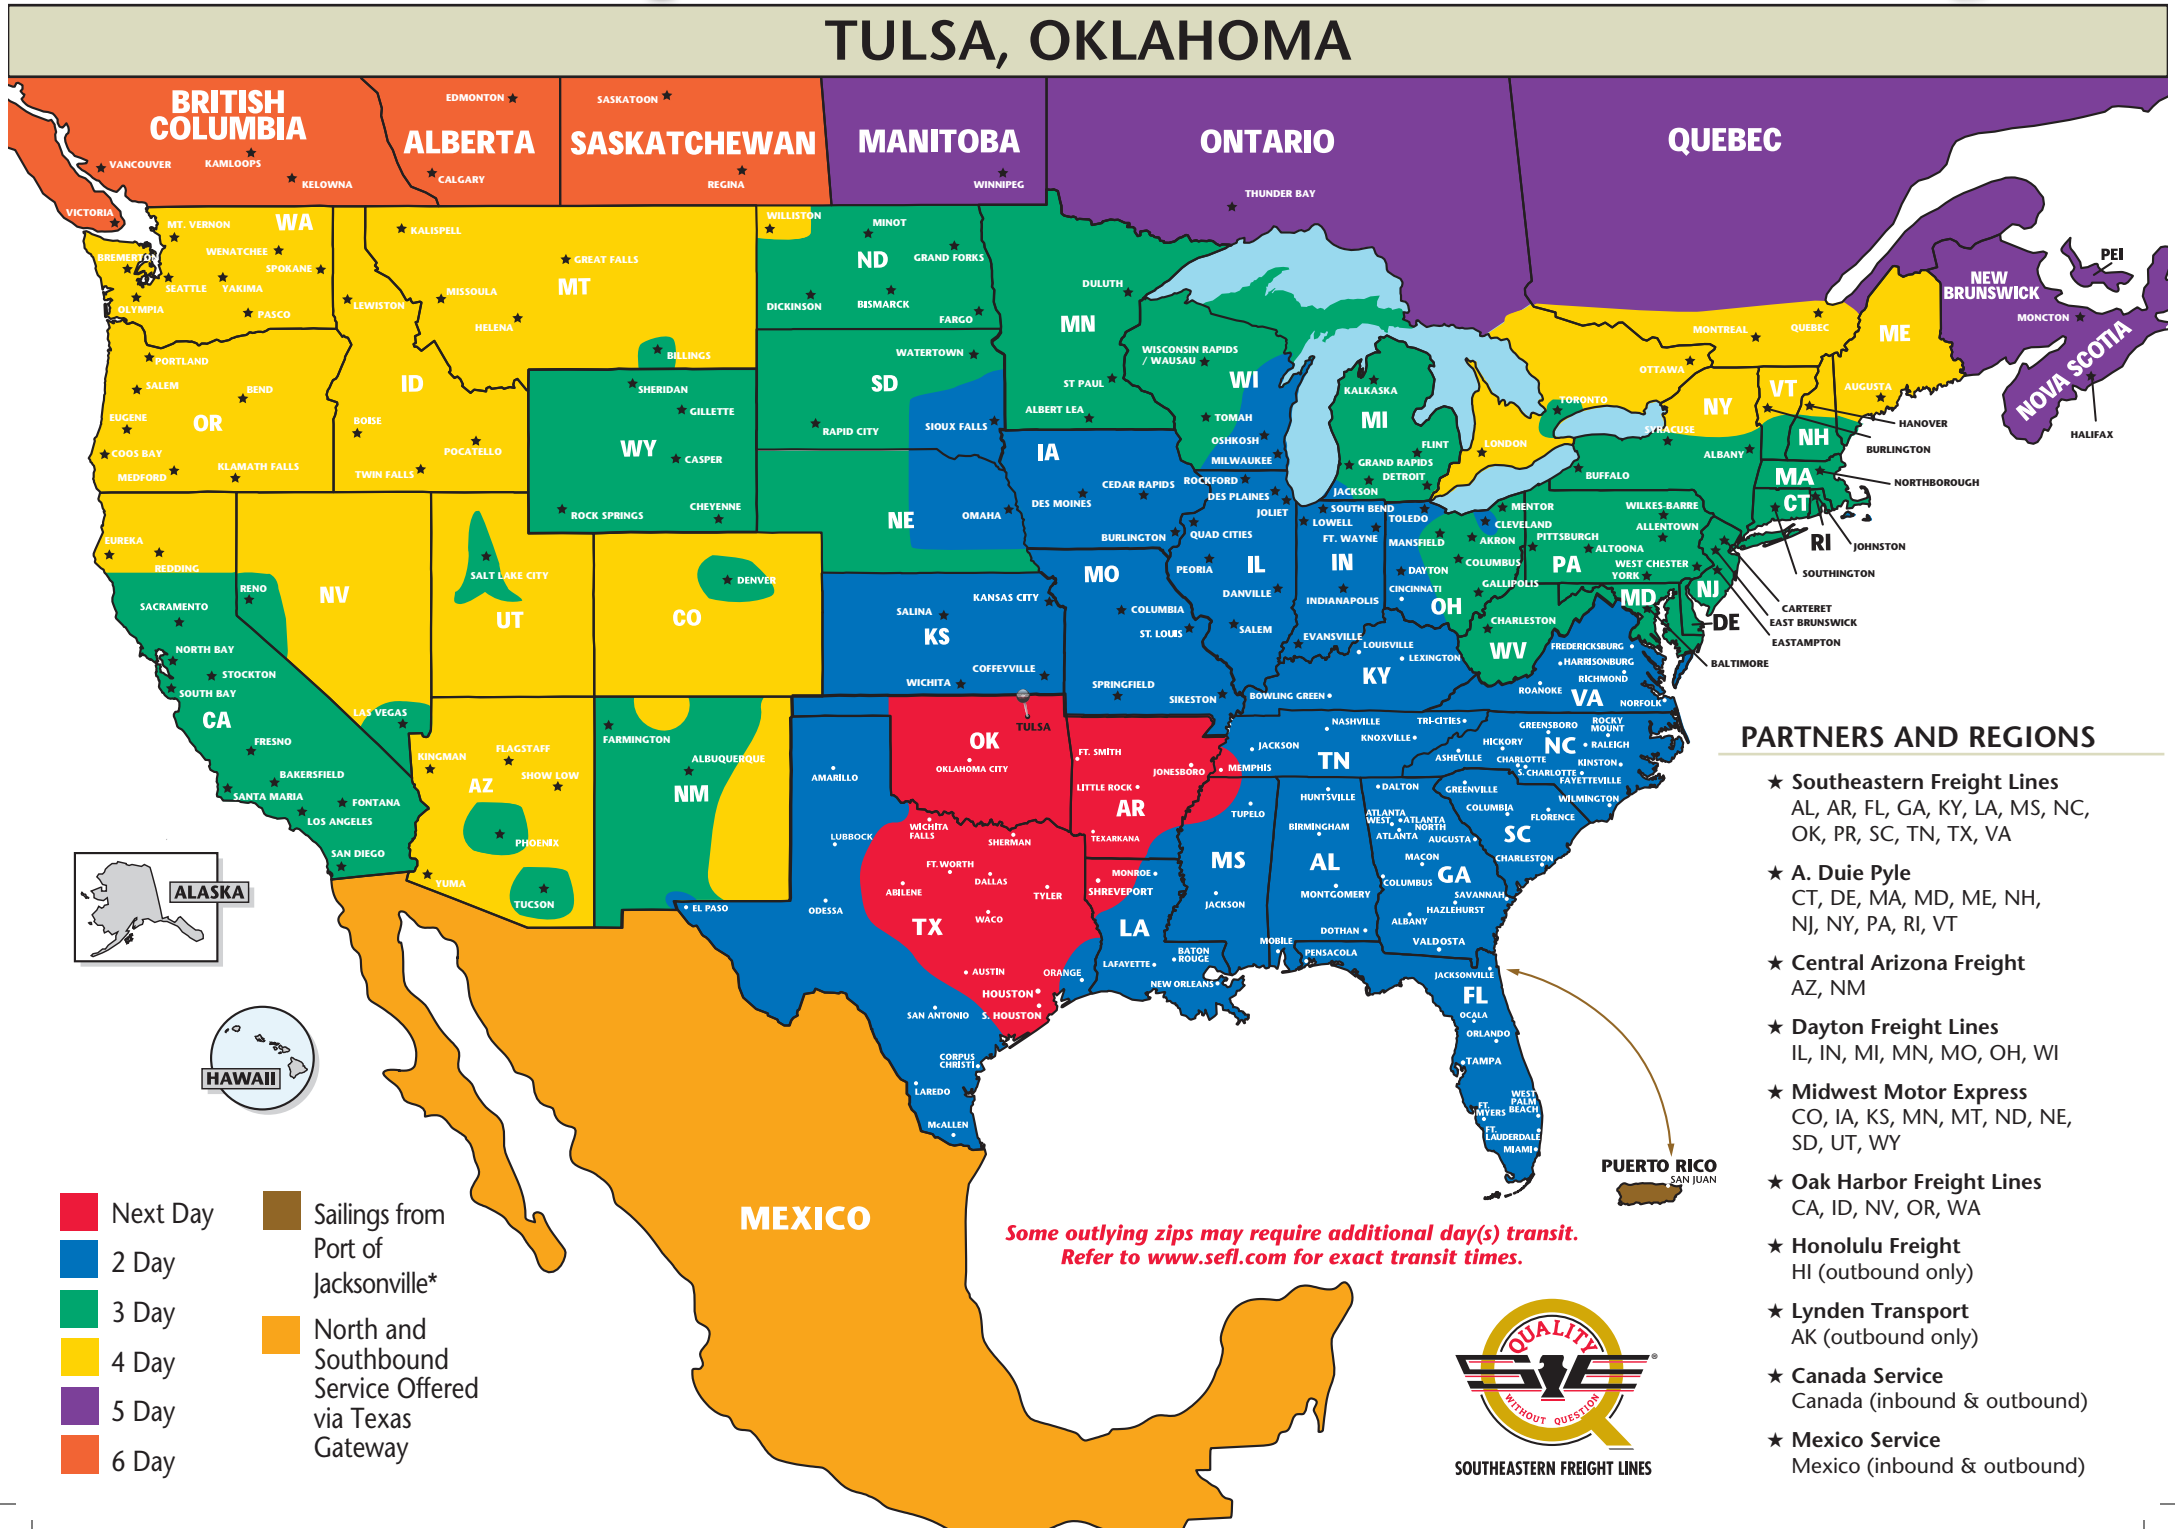

# The Most Dependable North American Coverage

## PARTNERS AND REGIONS

- ★ **Southeastern Freight Lines**  
AL, AR, FL, GA, KY, LA, MS, NC, OK, PR, SC, TN, TX, VA
- ★ **A. Duie Pyle**  
CT, DE, MA, MD, ME, NH, NJ, NY, PA, RI, VT
- ★ **Central Arizona Freight**  
AZ, NM
- ★ **Dayton Freight Lines**  
IL, IN, MI, MN, MO, OH, WI
- ★ **Midwest Motor Express**  
CO, IA, KS, MN, MT, ND, NE, SD, UT, WY
- ★ **Oak Harbor Freight Lines**  
CA, ID, NV, OR, WA
- ★ **Honolulu Freight**  
HI (outbound only)
- ★ **Lynden Transport**  
AK (outbound only)
- ★ **Canada Service**  
Canada (inbound & outbound)
- ★ **Mexico Service**  
Mexico (inbound & outbound)

# SOUTHEASTERN FREIGHT LINES TRANSIT TIMES

## TULSA, OKLAHOMA

- Next Day
- 3 Day
- 2 Day
- Sailings from Port of Jacksonville\*

\*Sailing Schedule:  
Visit [www.sefl.com](http://www.sefl.com) for current  
Puerto Rico Sailing Schedule

**SOUTHEASTERN FREIGHT LINES**