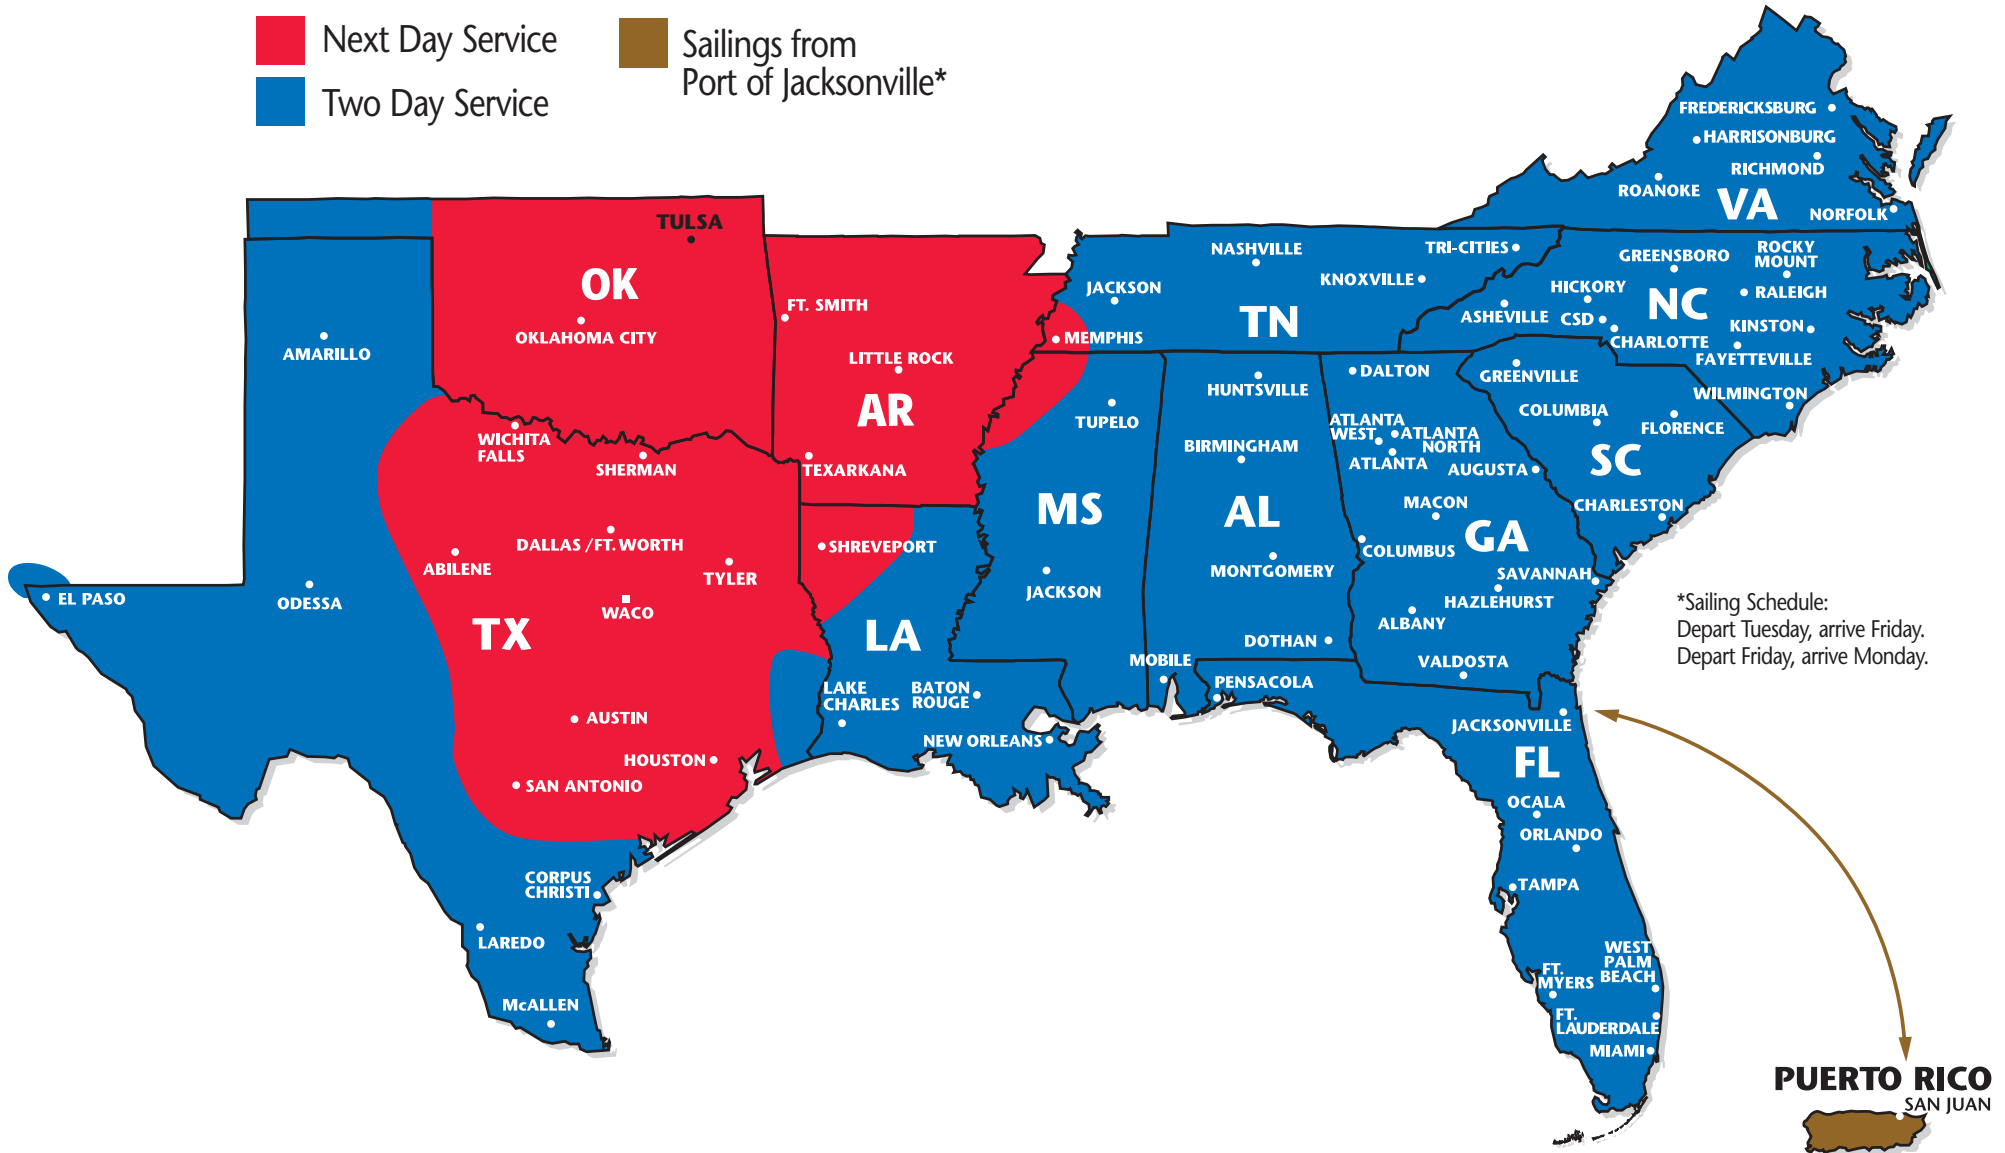

SOUTHEASTERN FREIGHT LINES TRANSIT TIMES

TULSA, OKLAHOMA

- Next Day Service
- Two Day Service
- Sailings from Port of Jacksonville*

*Sailing Schedule:
 Depart Tuesday, arrive Friday.
 Depart Friday, arrive Monday.

SOUTHEASTERN FREIGHT LINES

7715 East 41st Street ■ Tulsa, OK 74145 ■ 918-270-2823 ■ 866-439-7335 ■ 918-270-4646 FAX
 FOR GUARANTEED SERVICES 866-733-5733 ■ www.sefl.com

YOUR GATEWAY TO SERVICE EXCELLENCE

TULSA, OKLAHOMA