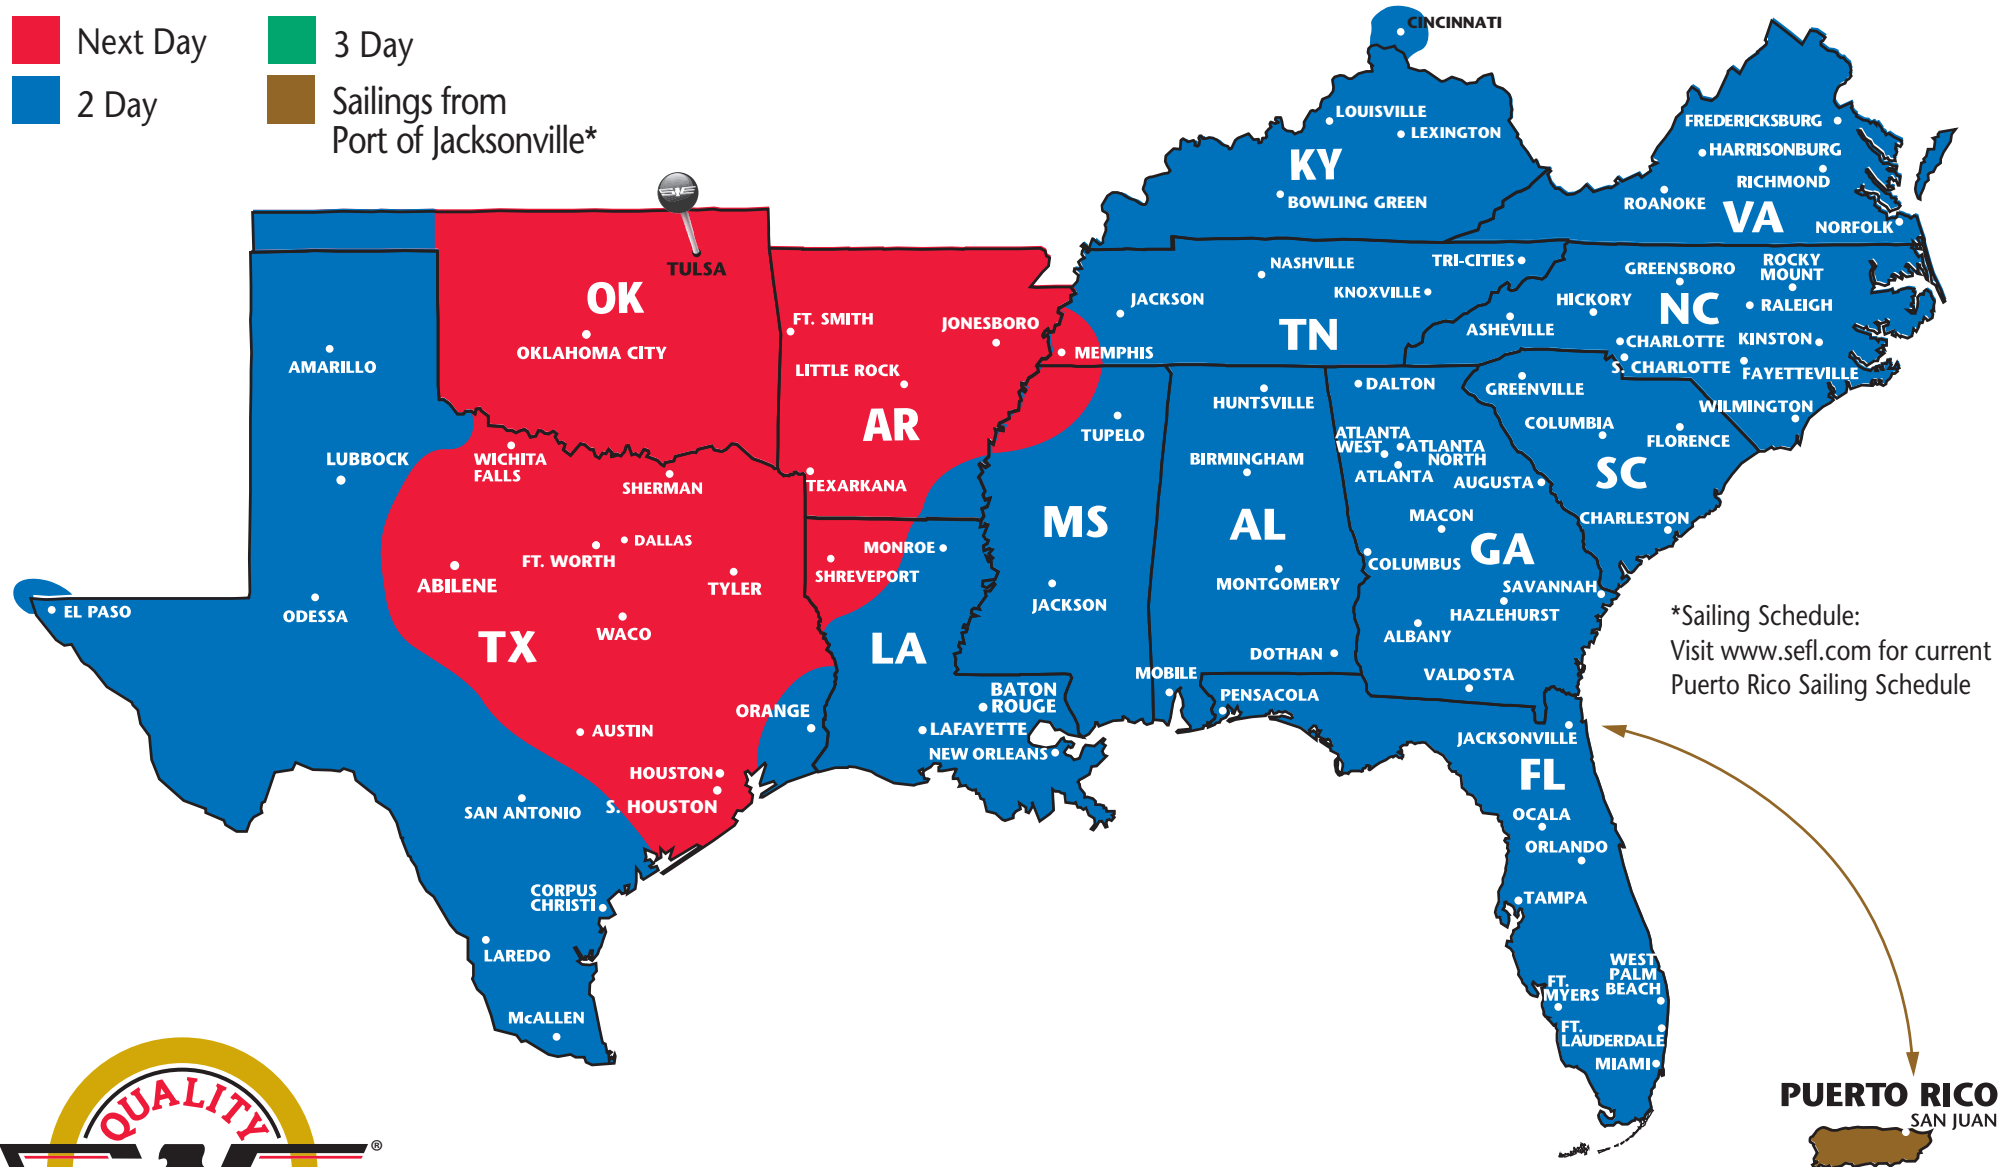

# The Most Dependable North American Coverage

## PARTNERS AND REGIONS

- ★ **Southeastern Freight Lines**  
AL, AR, FL, GA, KY, LA, MS, NC, OK, PR, SC, TN, TX, VA
- ★ **A. Duie Pyle**  
CT, DE, MA, MD, ME, NH, NJ, NY, PA, RI, VT
- ★ **Central Arizona Freight**  
AZ, NM
- ★ **Dayton Freight Lines**  
IL, IN, MI, MN, MO, OH, WI
- ★ **Midwest Motor Express**  
CO, IA, KS, MN, MT, ND, NE, SD, UT, WY
- ★ **Oak Harbor Freight Lines**  
CA, ID, NV, OR, WA
- ★ **Honolulu Freight**  
HI (outbound only)
- ★ **Lynden Transport**  
AK (outbound only)
- ★ **Canada Service**  
Canada (inbound & outbound)
- ★ **Mexico Service**  
Mexico (inbound & outbound)

# SOUTHEASTERN FREIGHT LINES TRANSIT TIMES

## TULSA, OKLAHOMA

- Next Day
- 3 Day
- 2 Day
- Sailings from Port of Jacksonville\*

\*Sailing Schedule:  
Visit [www.sefl.com](http://www.sefl.com) for current  
Puerto Rico Sailing Schedule

**SOUTHEASTERN FREIGHT LINES**