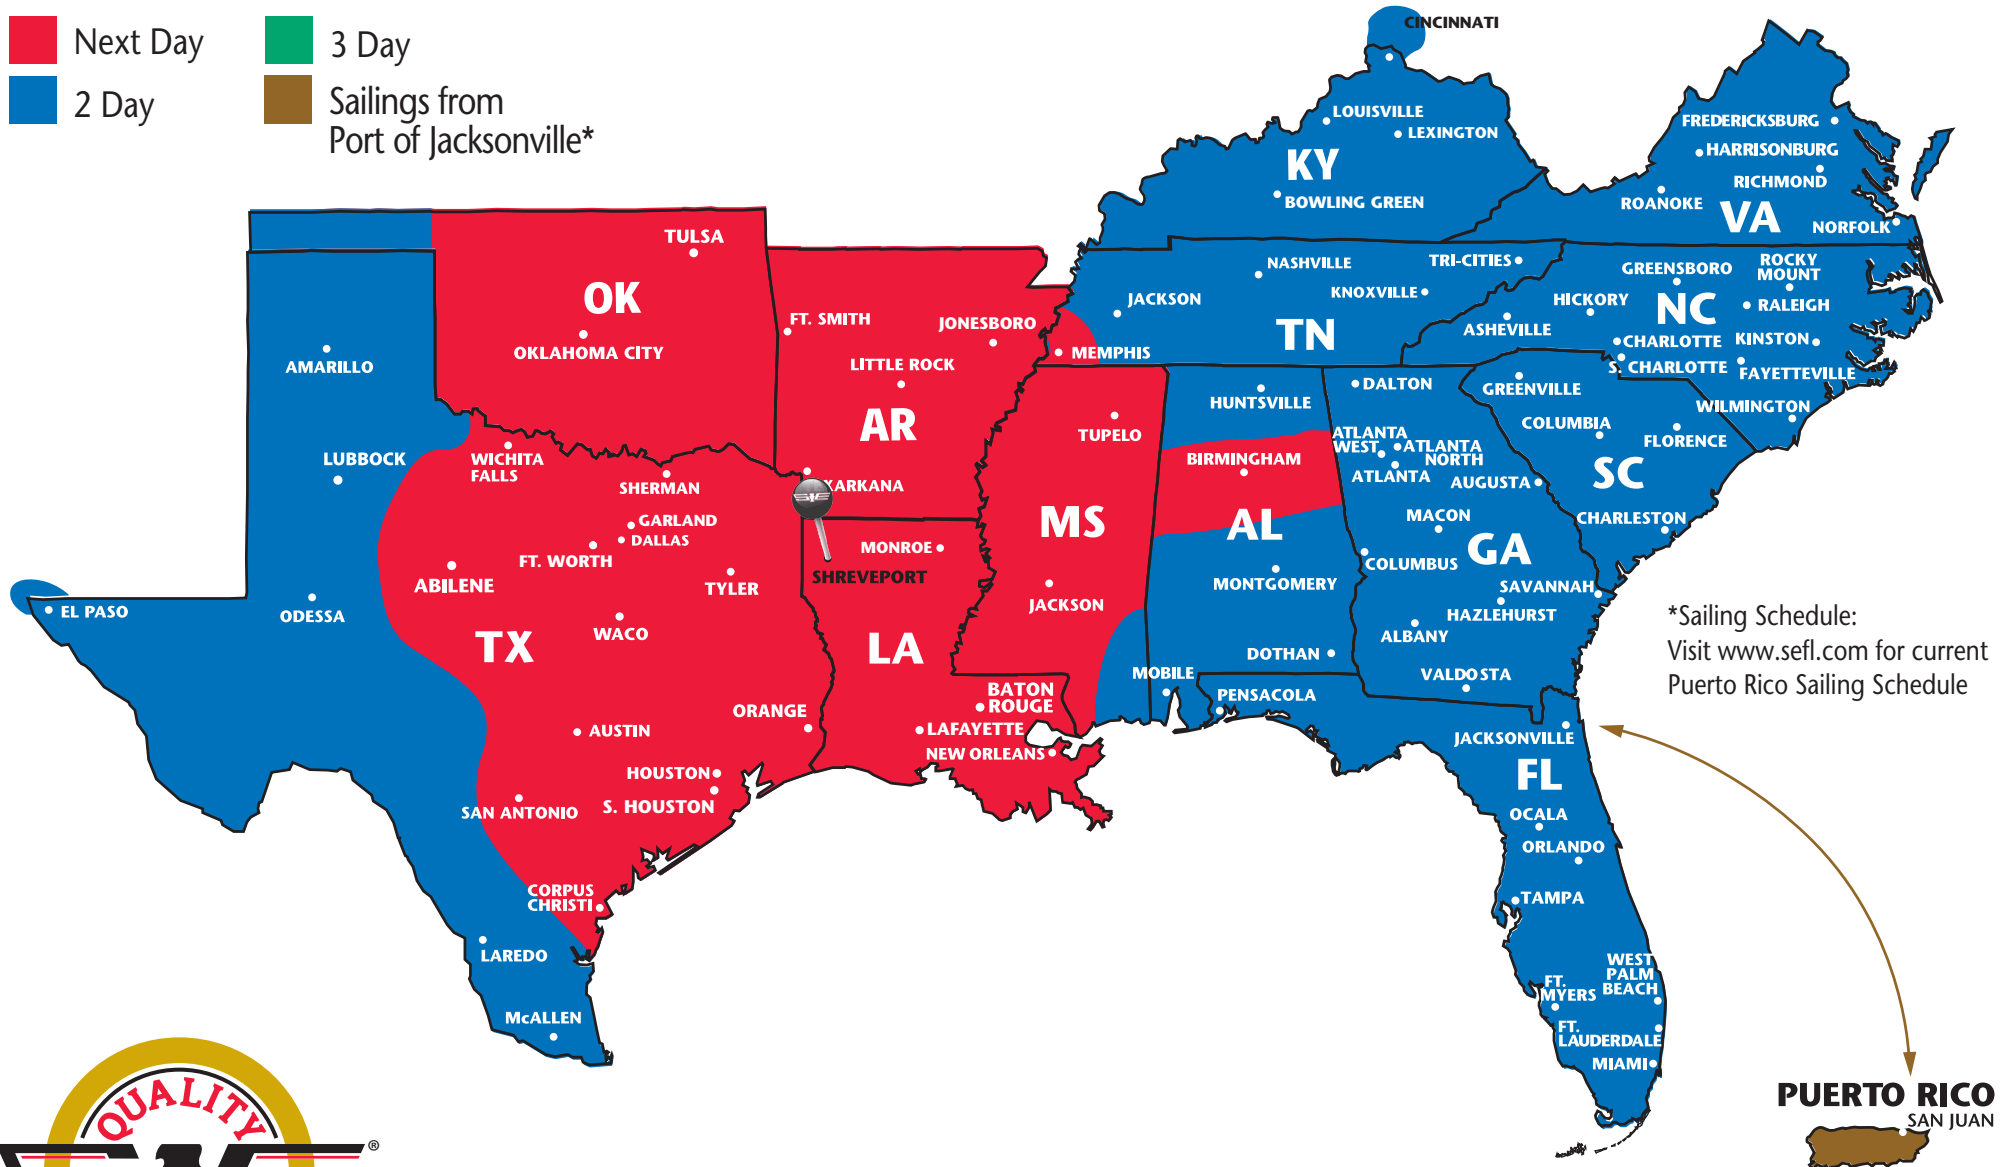

# The Most Dependable North American Coverage

SHREVEPORT, LOUISIANA

## PARTNERS AND REGIONS

- ★ **Southeastern Freight Lines**  
AL, AR, FL, GA, KY, LA, MS, NC, OK, PR, SC, TN, TX, VA
- ★ **A. Duie Pyle**  
CT, DE, MA, MD, ME, NH, NJ, NY, PA, RI, VT
- ★ **Central Arizona Freight**  
AZ, NM
- ★ **Dayton Freight Lines**  
IL, IN, MI, MN, MO, OH, WI
- ★ **Midwest Motor Express**  
CO, IA, KS, MN, MT, ND, NE, SD, UT, WY
- ★ **Oak Harbor Freight Lines**  
CA, ID, NV, OR, WA
- ★ **Honolulu Freight**  
HI (outbound only)
- ★ **Lynden Transport**  
AK (outbound only)
- ★ **Canada Service**  
Canada (inbound & outbound)
- ★ **Mexico Service**  
Mexico (inbound & outbound)

# SOUTHEASTERN FREIGHT LINES TRANSIT TIMES

## SHREVEPORT, LOUISIANA

■ Next Day  
■ 2 Day

■ 3 Day  
■ Sailings from Port of Jacksonville\*

\*Sailing Schedule:  
 Visit [www.sefl.com](http://www.sefl.com) for current  
 Puerto Rico Sailing Schedule