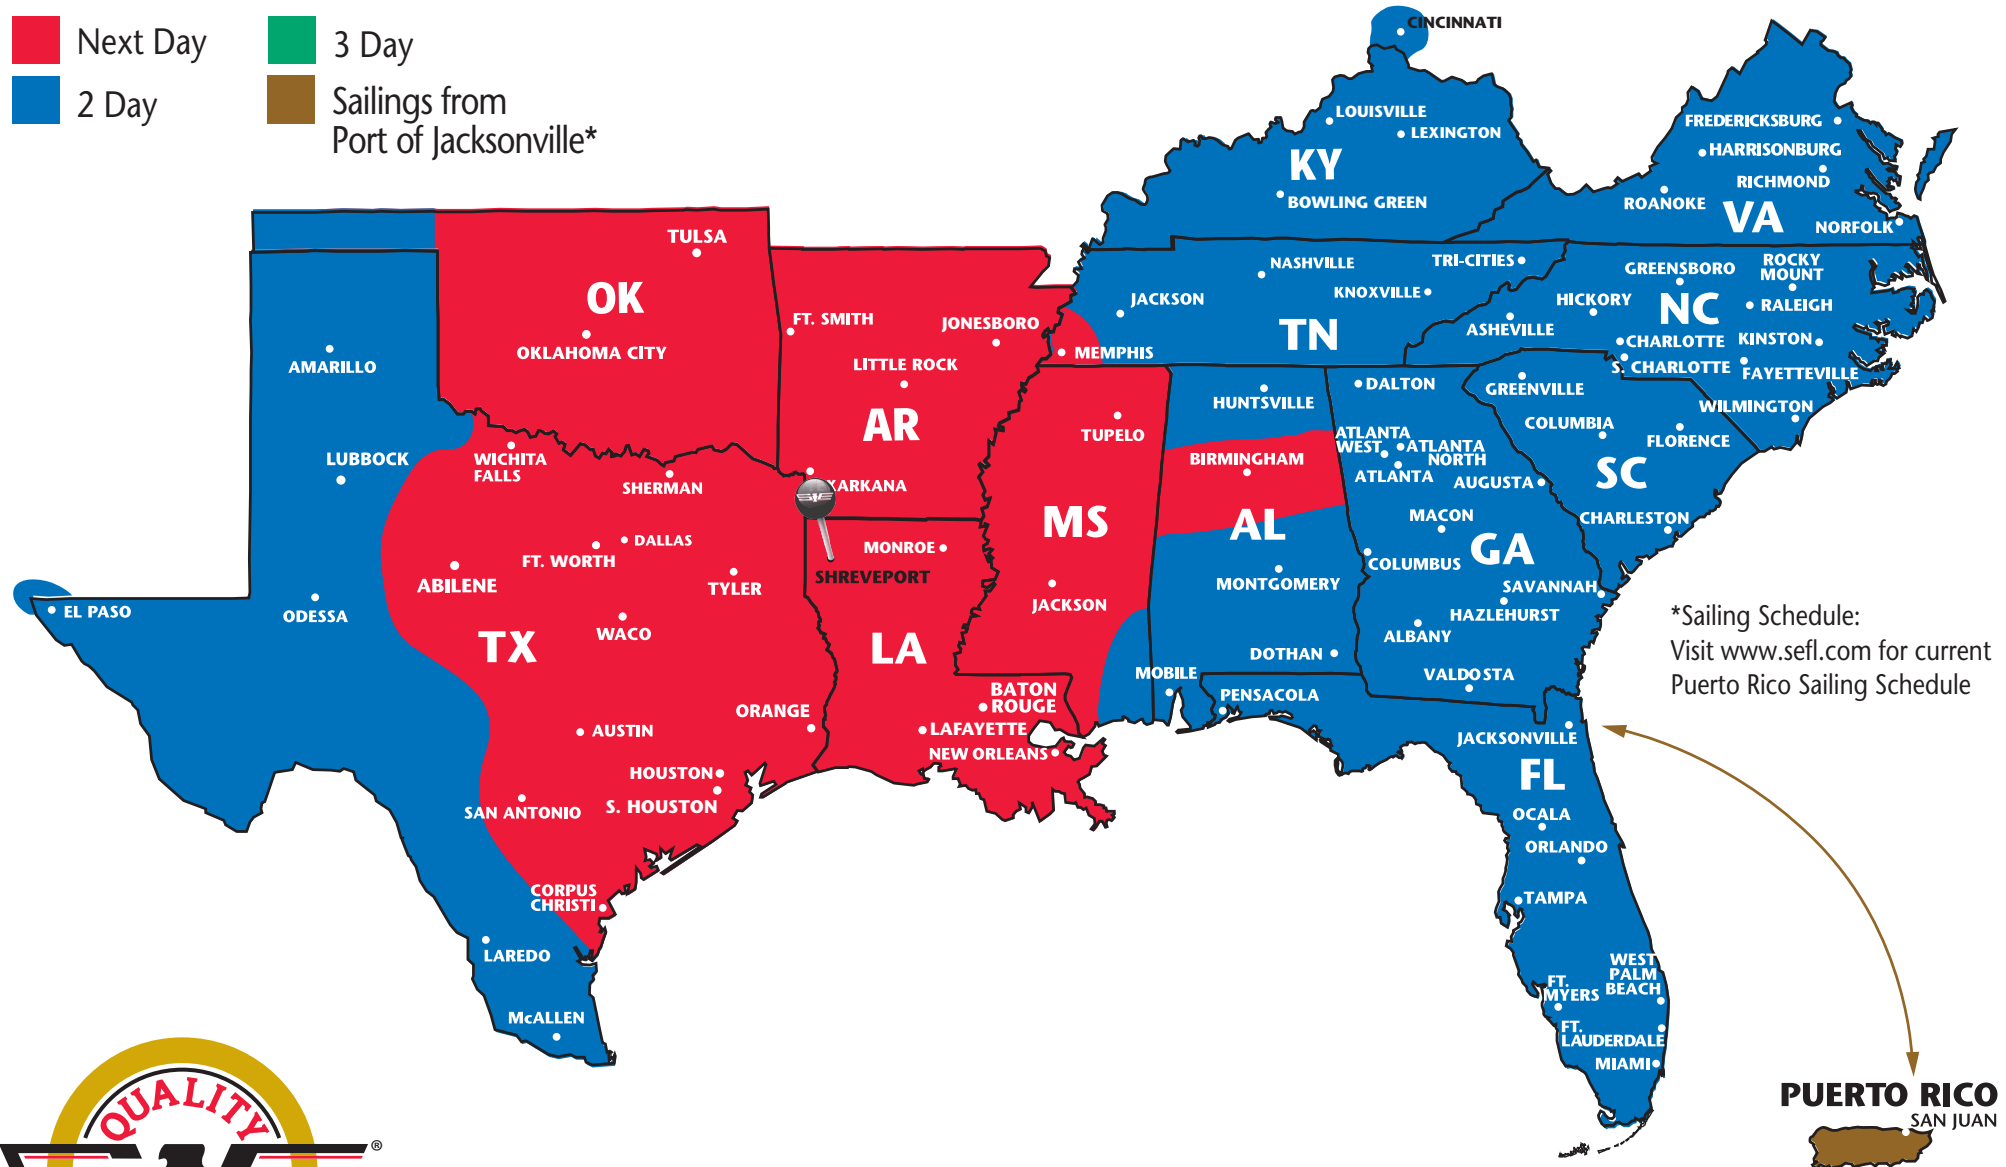

The Most Dependable North American Coverage

SHREVEPORT, LOUISIANA

PARTNERS AND REGIONS

- ★ **Southeastern Freight Lines**
AL, AR, FL, GA, KY, LA, MS, NC, OK, PR, SC, TN, TX, VA
- ★ **A. Duie Pyle**
CT, DE, MA, MD, ME, NH, NJ, NY, PA, RI, VT
- ★ **Central Arizona Freight**
AZ, NM
- ★ **Dayton Freight Lines**
IL, IN, MI, MN, MO, OH, WI
- ★ **Midwest Motor Express**
CO, IA, KS, MN, MT, ND, NE, SD, UT, WY
- ★ **Oak Harbor Freight Lines**
CA, ID, NV, OR, WA
- ★ **Honolulu Freight**
HI (outbound only)
- ★ **Lynden Transport**
AK (outbound only)
- ★ **Canada Service**
Canada (inbound & outbound)
- ★ **Mexico Service**
Mexico (inbound & outbound)

SOUTHEASTERN FREIGHT LINES TRANSIT TIMES

SHREVEPORT, LOUISIANA

- Next Day
- 3 Day
- 2 Day
- Sailings from Port of Jacksonville*

*Sailing Schedule:
Visit www.sefl.com for current
Puerto Rico Sailing Schedule

SOUTHEASTERN FREIGHT LINES

3701 Old Shed Road ■ Bossier City, LA 71111 ■ 318-746-2037 ■ 800-406-7335 ■ 318-746-2520 FAX
FOR GUARANTEED SERVICES 866-733-5733 ■ www.sefl.com

Some outlying zips may require additional day(s) transit. Refer to www.sefl.com for exact transit times.