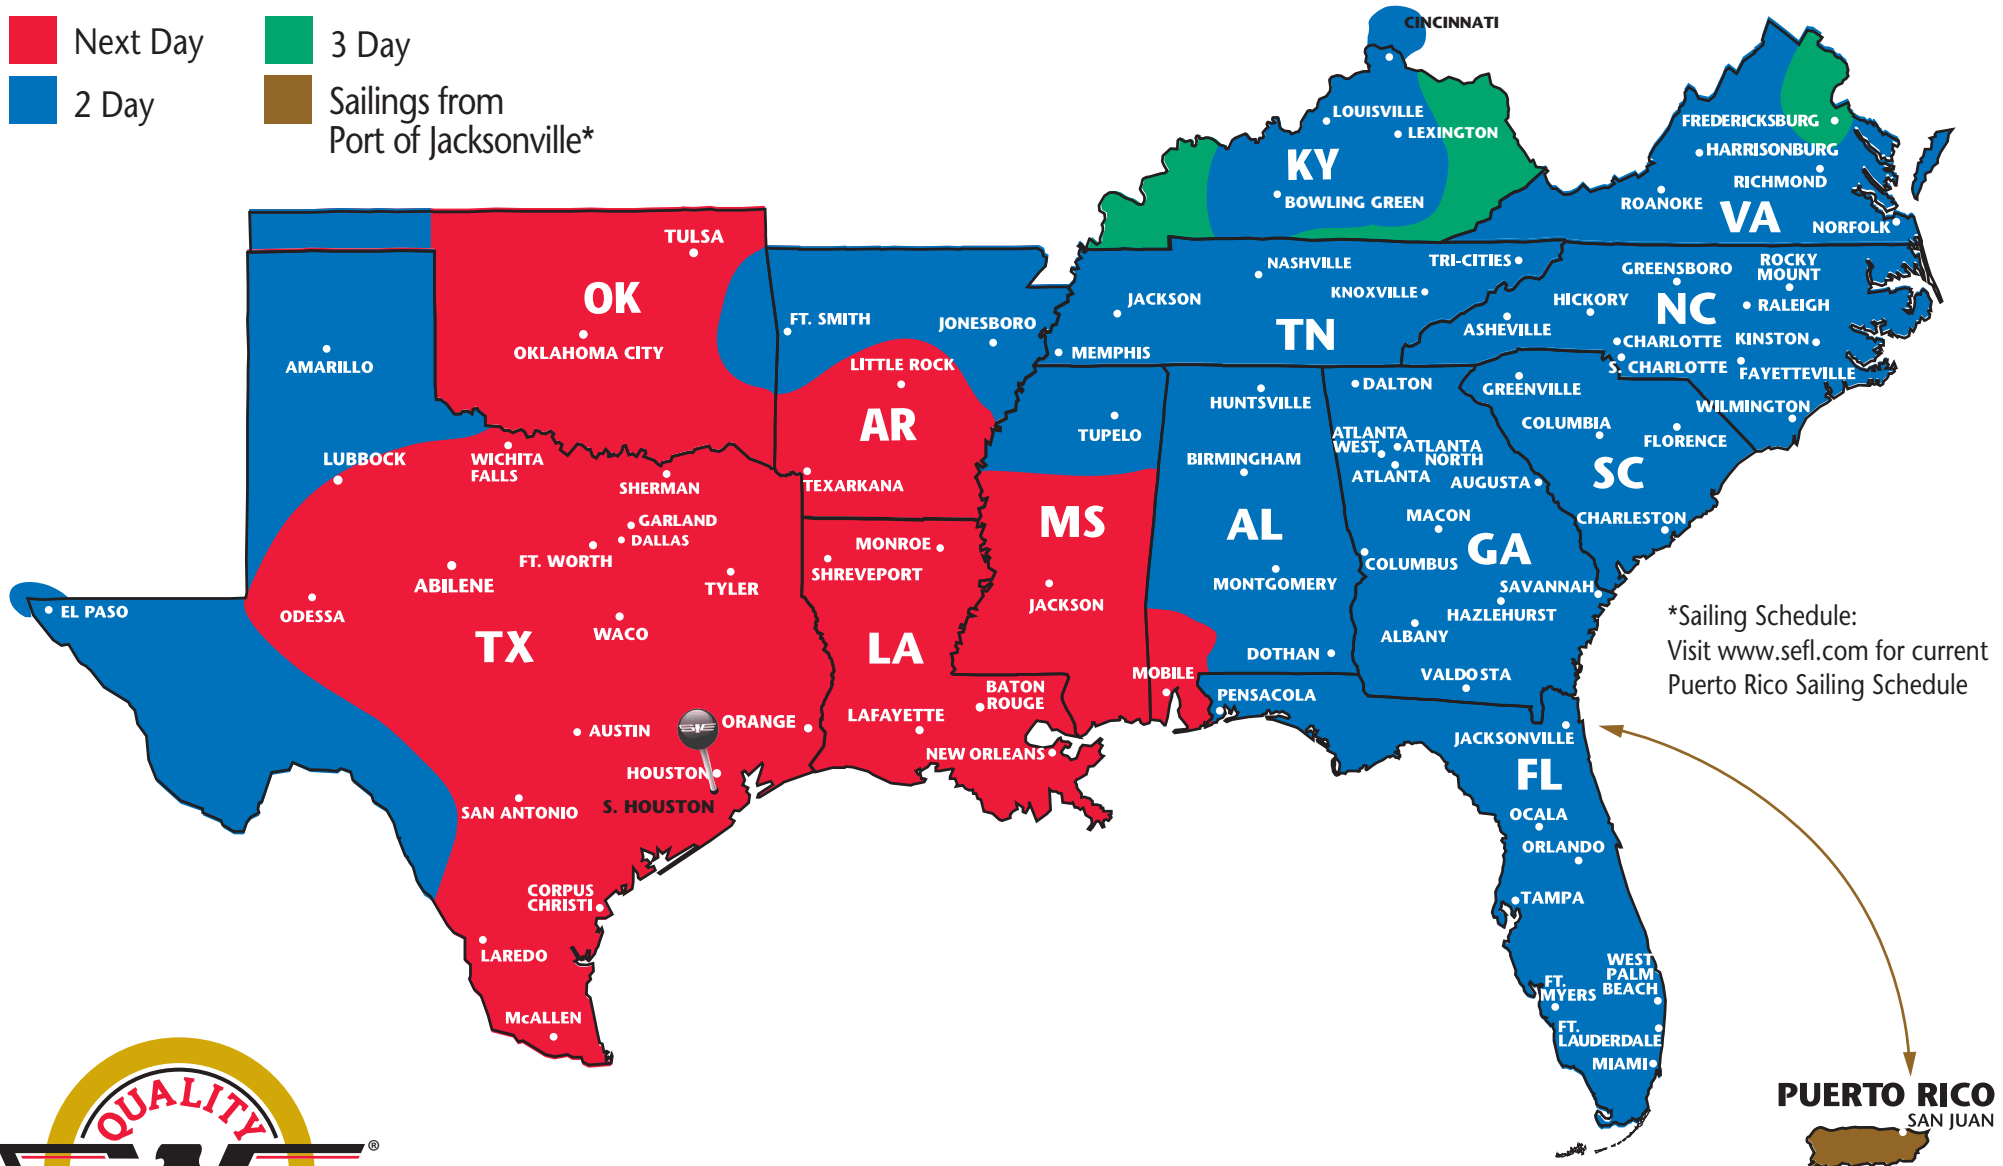

The Most Dependable North American Coverage

SOUTH HOUSTON, TEXAS

PARTNERS AND REGIONS

- ★ **Southeastern Freight Lines**
AL, AR, FL, GA, KY, LA, MS, NC, OK, PR, SC, TN, TX, VA
- ★ **A. Duie Pyle**
CT, DE, MA, MD, ME, NH, NJ, NY, PA, RI, VT
- ★ **Central Arizona Freight**
AZ, NM
- ★ **Dayton Freight Lines**
IL, IN, MI, MN, MO, OH, WI
- ★ **Midwest Motor Express**
CO, IA, KS, MN, MT, ND, NE, SD, UT, WY
- ★ **Oak Harbor Freight Lines**
CA, ID, NV, OR, WA
- ★ **Honolulu Freight**
HI (outbound only)
- ★ **Lynden Transport**
AK (outbound only)
- ★ **Canada Service**
Canada (inbound & outbound)
- ★ **Mexico Service**
Mexico (inbound & outbound)

SOUTHEASTERN FREIGHT LINES TRANSIT TIMES

SOUTH HOUSTON, TEXAS

■ Next Day
■ 2 Day

■ 3 Day
■ Sailings from Port of Jacksonville*

*Sailing Schedule:
Visit www.sefl.com for current Puerto Rico Sailing Schedule

SOUTHEASTERN FREIGHT LINES

7313 East Orem Drive ■ Houston, TX 77075 ■ 281-228-2120 ■ 888-521-7335 ■ 713-991-3532 FAX

FOR GUARANTEED SERVICES 866-733-5733 ■ www.sefl.com

Some outlying zips may require additional day(s) transit. Refer to www.sefl.com for exact transit times.