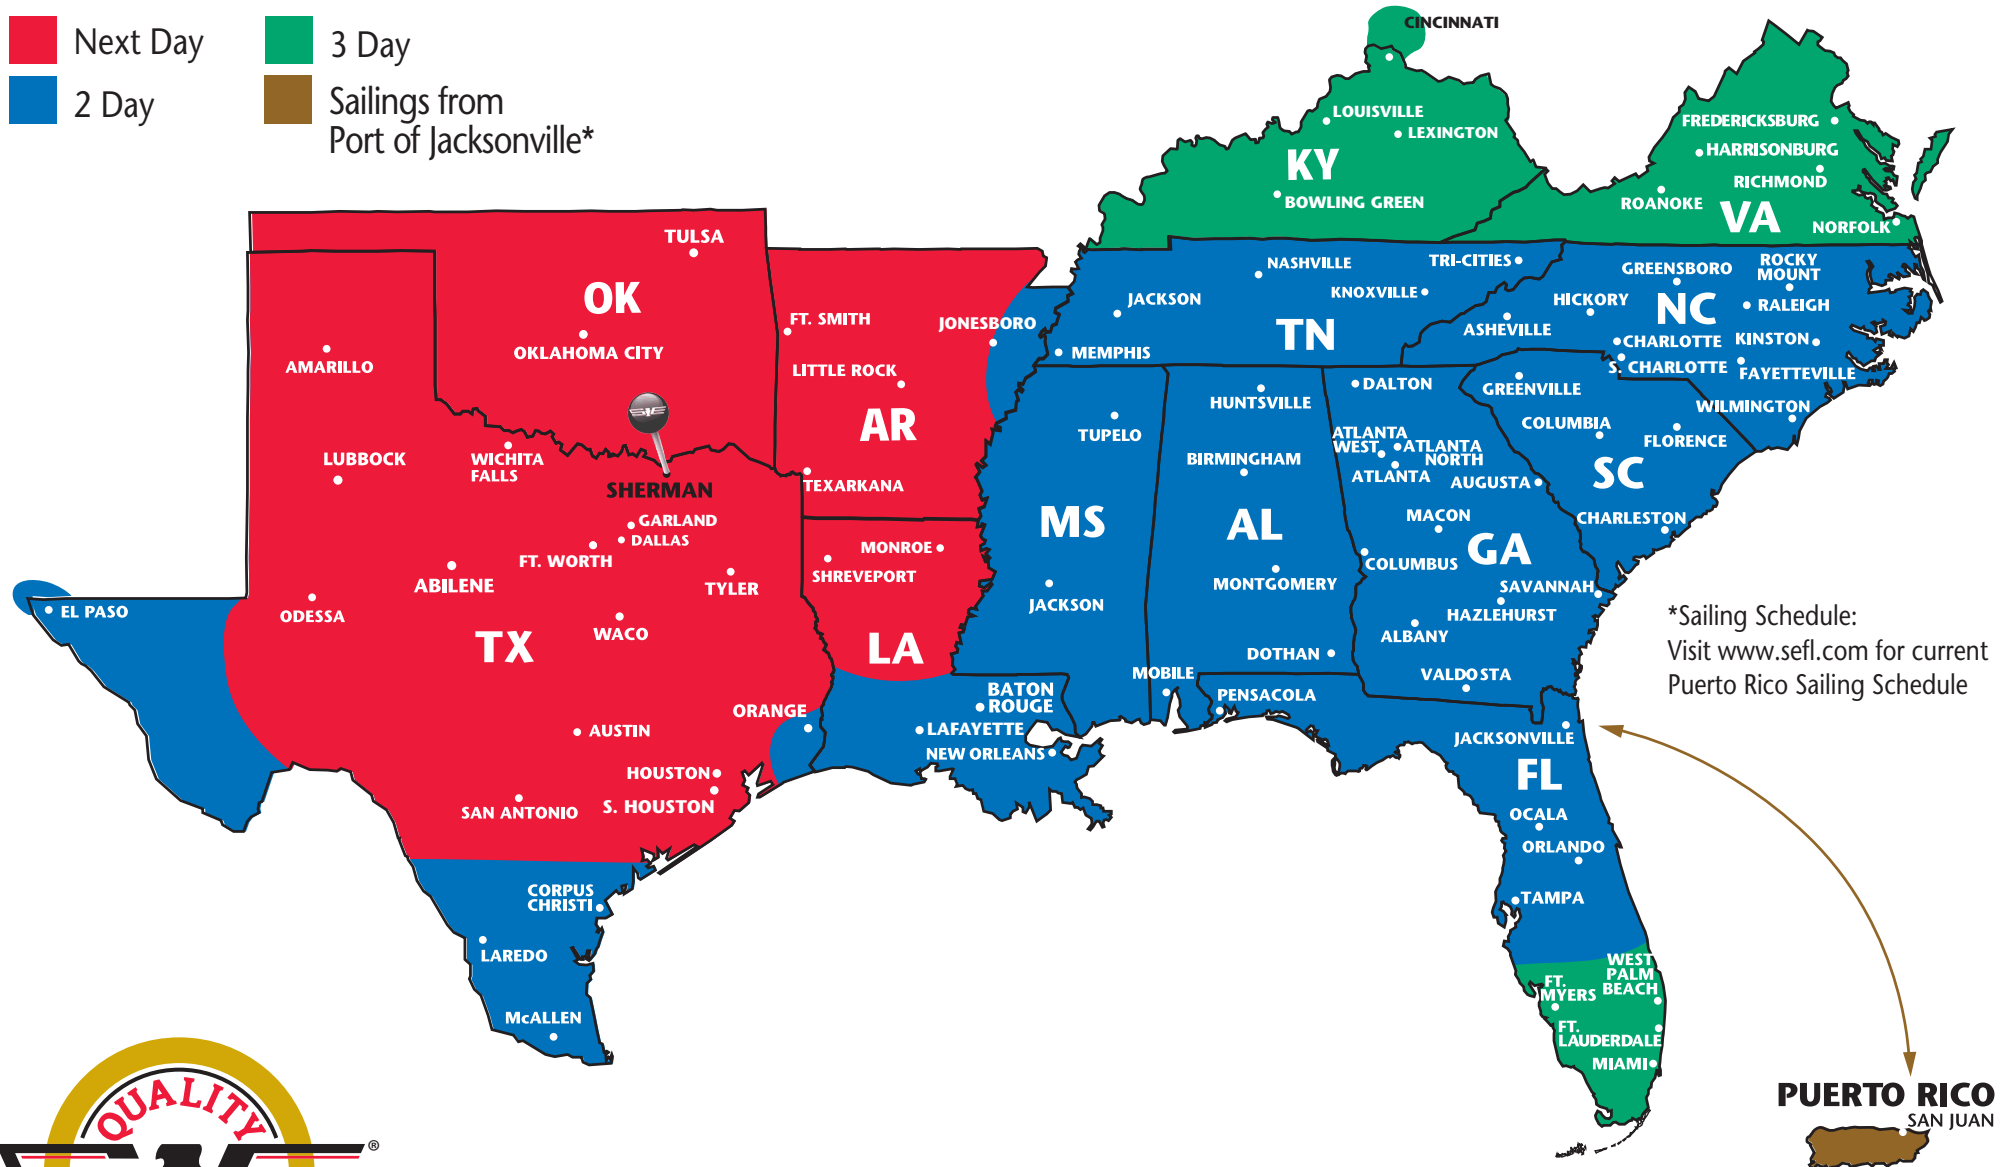

The Most Dependable North American Coverage

SHERMAN, TEXAS

PARTNERS AND REGIONS

- ★ **Southeastern Freight Lines**
AL, AR, FL, GA, KY, LA, MS, NC, OK, PR, SC, TN, TX, VA
- ★ **A. Duie Pyle**
CT, DE, MA, MD, ME, NH, NJ, NY, PA, RI, VT
- ★ **Central Arizona Freight**
AZ, NM
- ★ **Dayton Freight Lines**
IL, IN, MI, MN, MO, OH, WI
- ★ **Midwest Motor Express**
CO, IA, KS, MN, MT, ND, NE, SD, UT, WY
- ★ **Oak Harbor Freight Lines**
CA, ID, NV, OR, WA
- ★ **Honolulu Freight**
HI (outbound only)
- ★ **Lynden Transport**
AK (outbound only)
- ★ **Canada Service**
Canada (inbound & outbound)
- ★ **Mexico Service**
Mexico (inbound & outbound)

- Next Day
- 2 Day
- 3 Day
- 4 Day
- 5 Day
- 6 Day
- Sailings from Port of Jacksonville*
- North and Southbound Service Offered via Texas Gateway

Some outlying zips may require additional day(s) transit. Refer to www.sefl.com for exact transit times.

SOUTHEASTERN FREIGHT LINES TRANSIT TIMES

SHERMAN, TEXAS

■ Next Day
■ 2 Day

■ 3 Day
■ Sailings from Port of Jacksonville*

*Sailing Schedule:
Visit www.sefl.com for current Puerto Rico Sailing Schedule

SOUTHEASTERN FREIGHT LINES