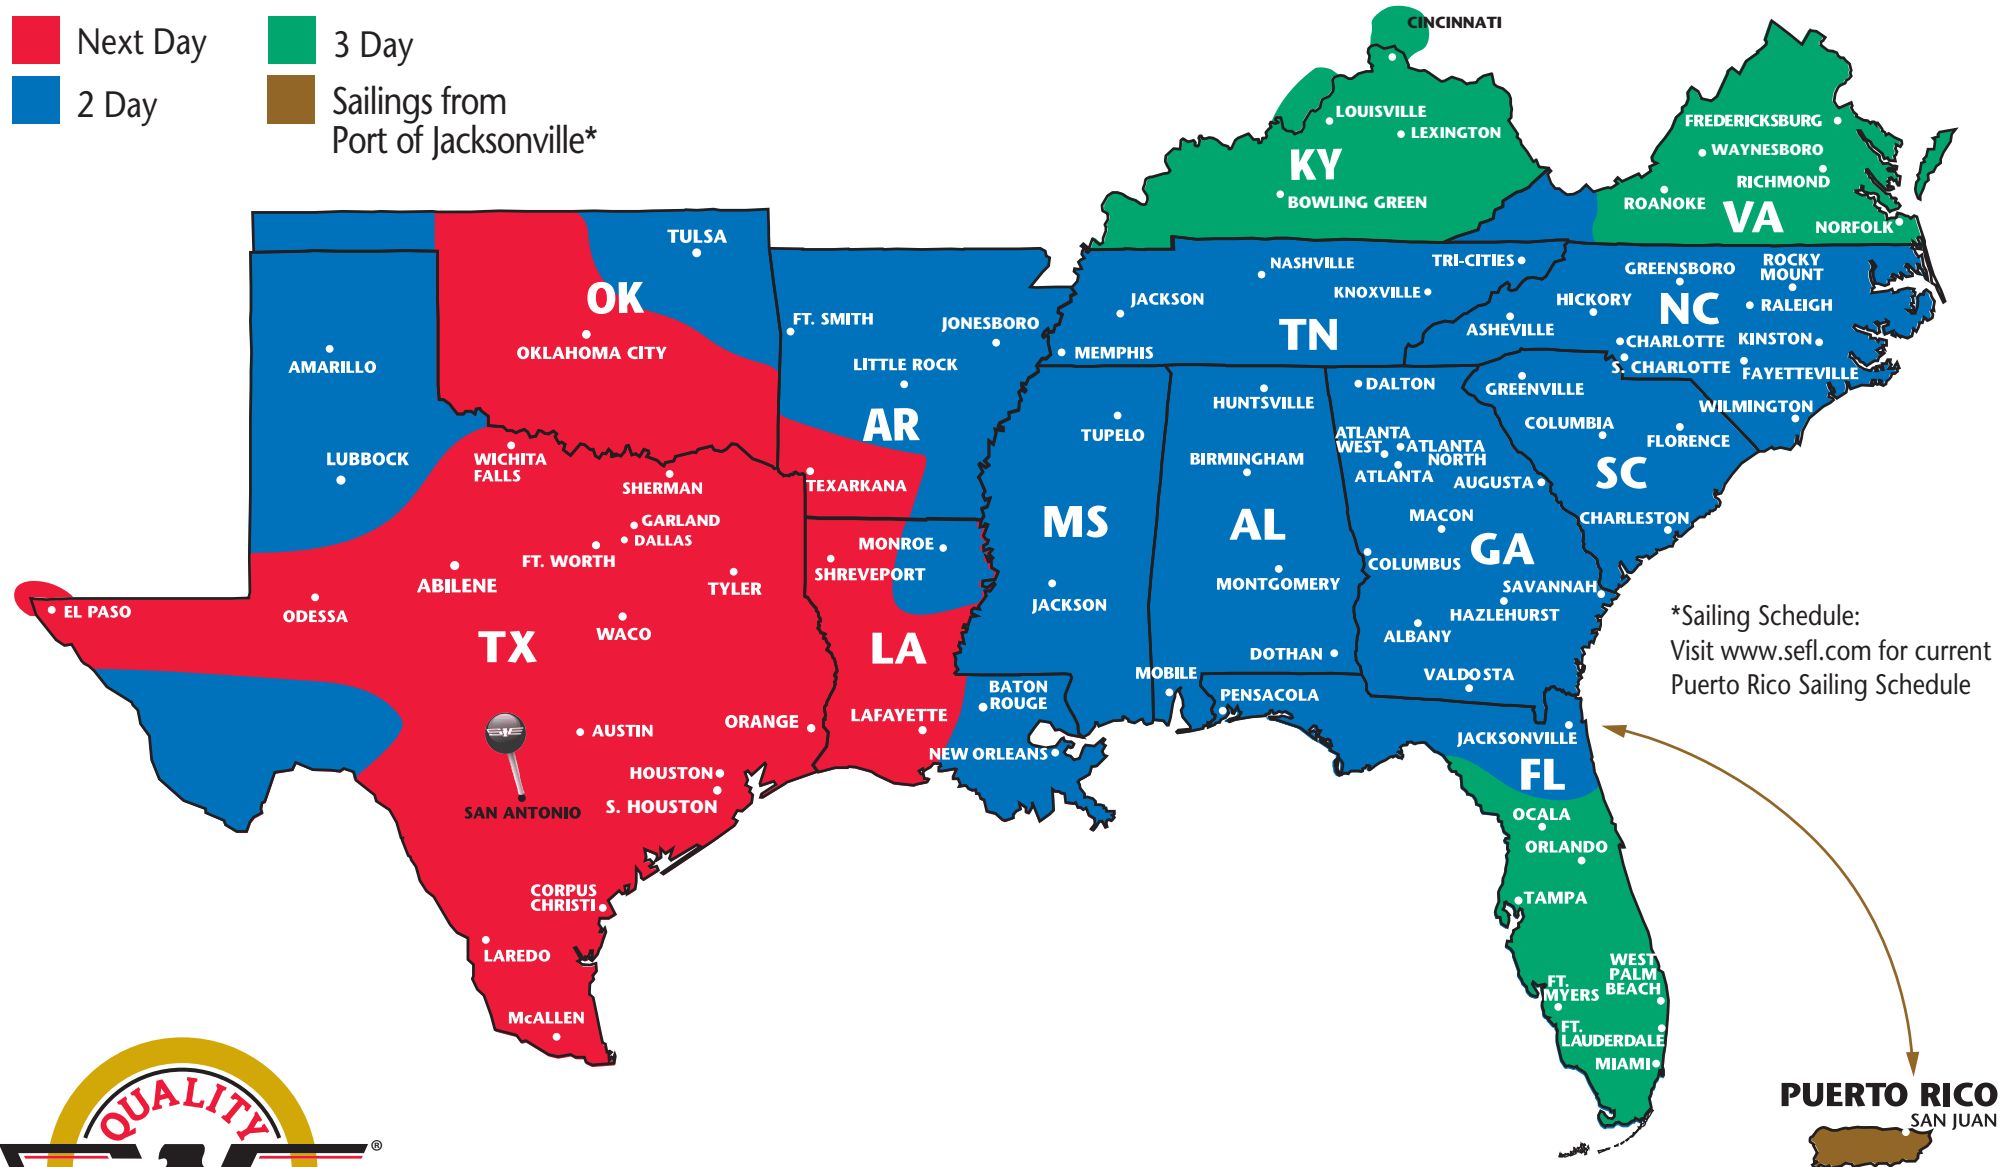

SOUTHEASTERN FREIGHT LINES TRANSIT TIMES

SAN ANTONIO, TEXAS

- Next Day
- 3 Day
- 2 Day
- Sailings from Port of Jacksonville*

*Sailing Schedule:
Visit www.sefl.com for current
Puerto Rico Sailing Schedule

SOUTHEASTERN FREIGHT LINES

7431 FM 3009 ■ Schertz, TX 78154 ■ 210-654-6333 ■ 800-207-7335 ■ 210-651-3122 FAX

FOR GUARANTEED SERVICES 866-733-5733 ■ www.sefl.com

Some outlying zips may require additional day(s) transit. Refer to www.sefl.com for exact transit times.