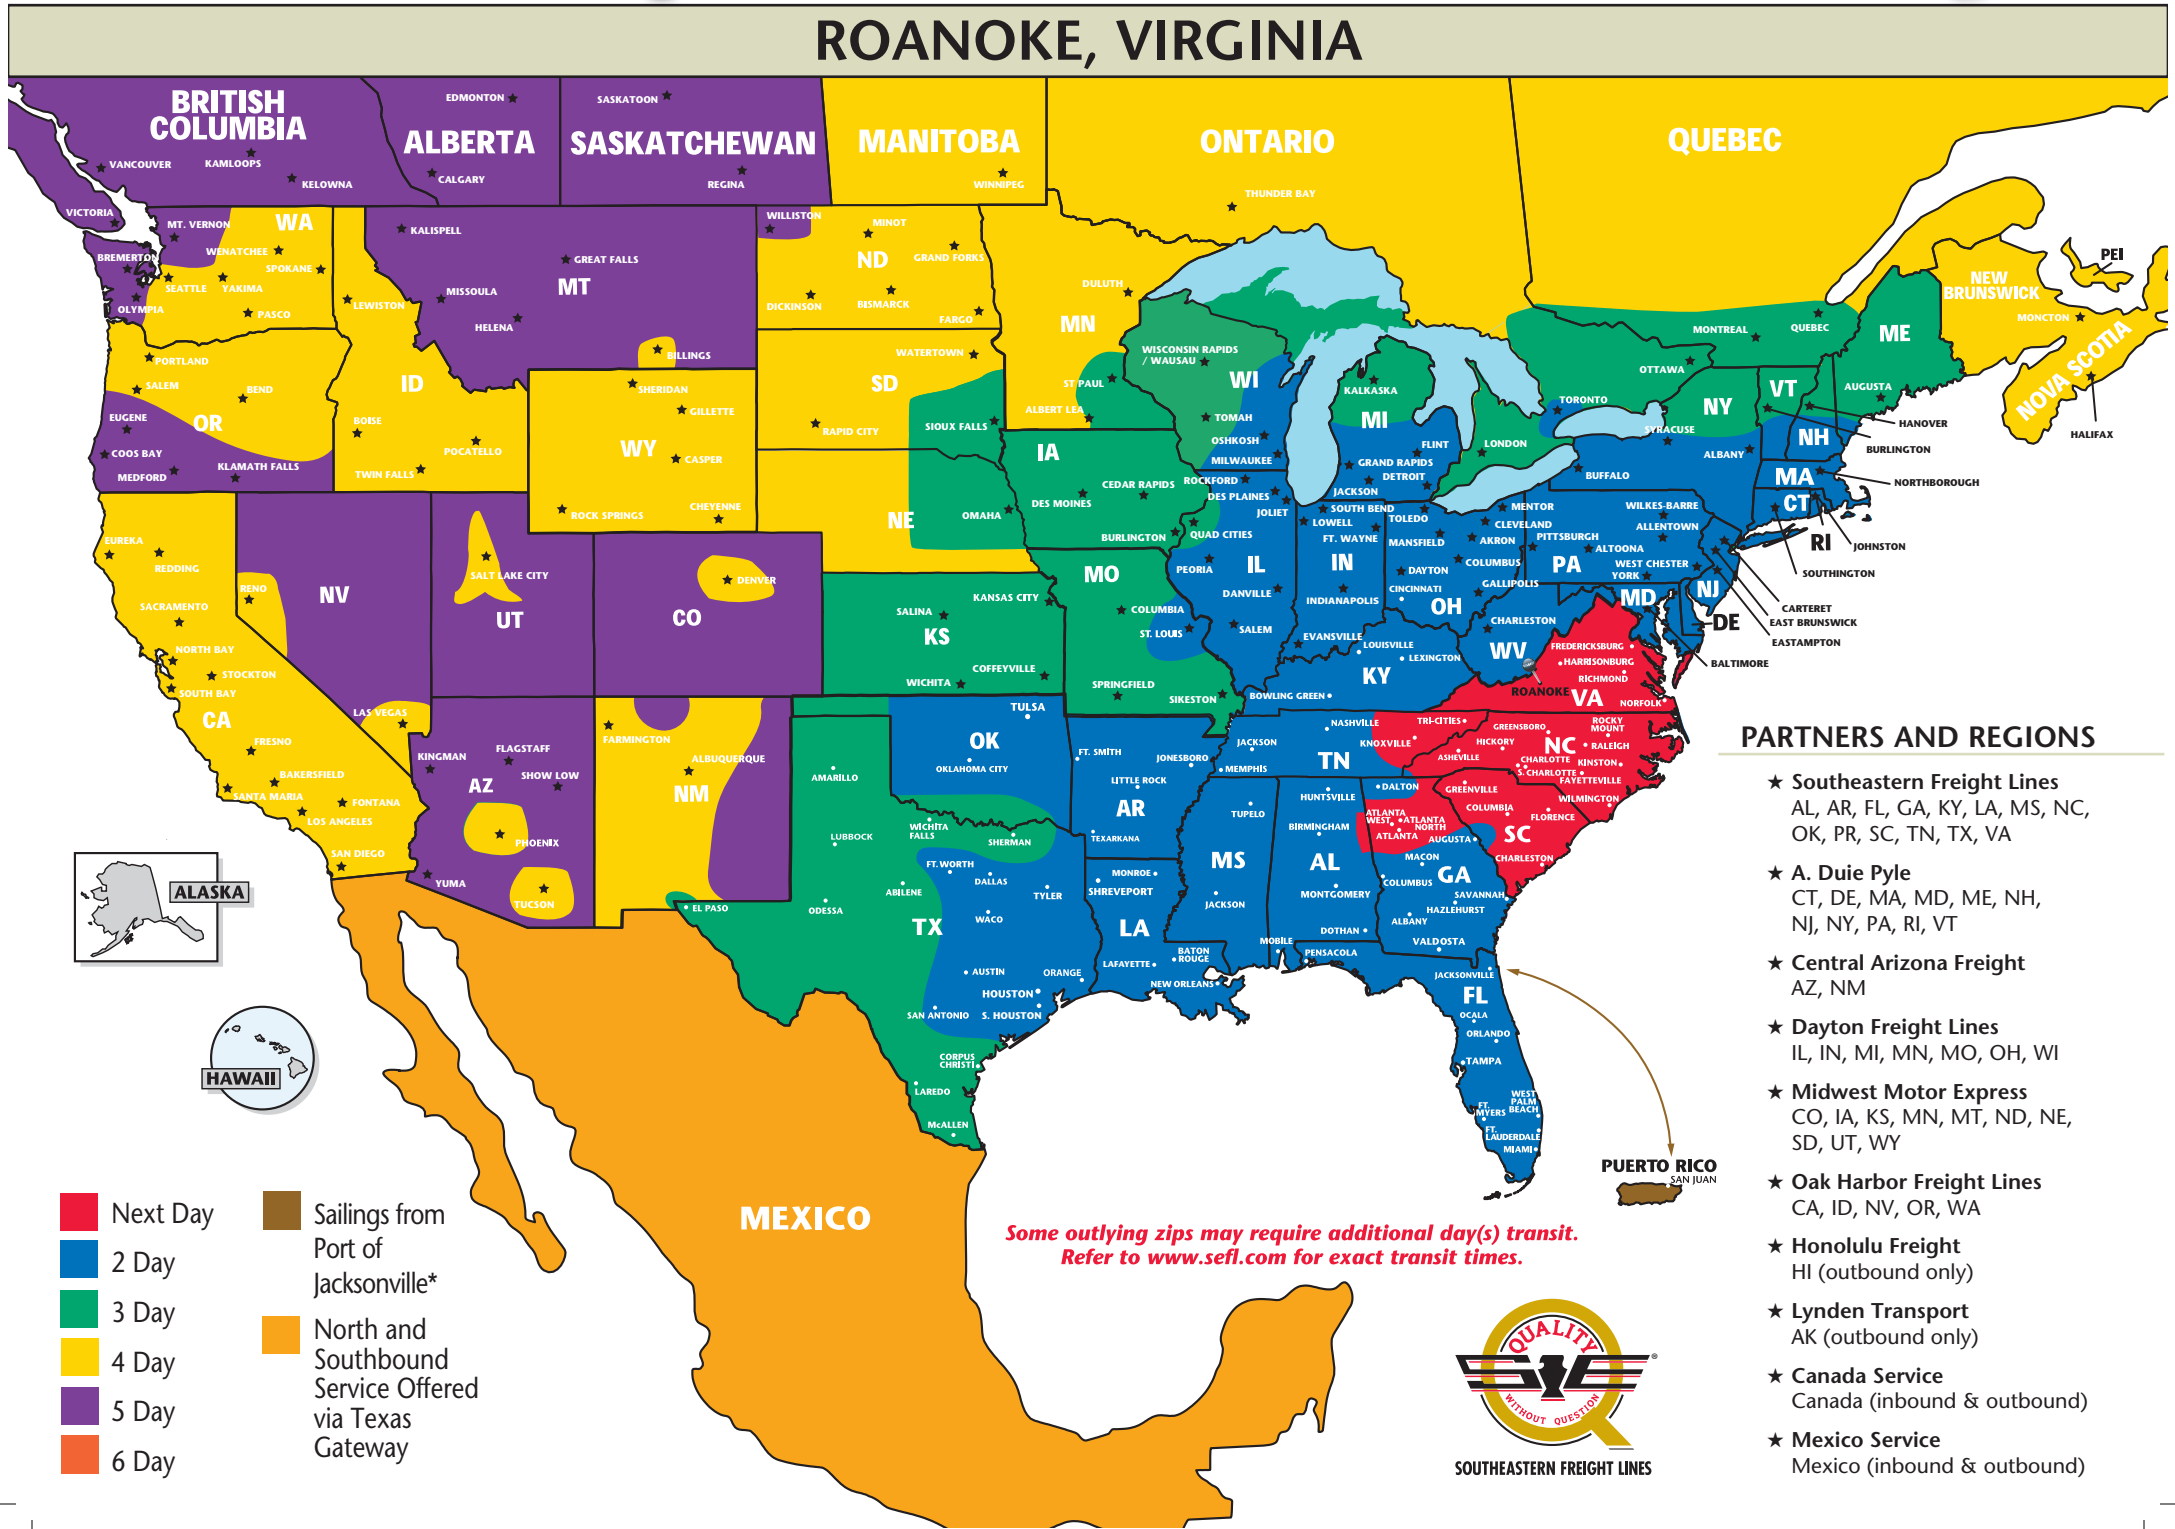

# The Most Dependable North American Coverage

ROANOKE, VIRGINIA

## PARTNERS AND REGIONS

- ★ **Southeastern Freight Lines**  
AL, AR, FL, GA, KY, LA, MS, NC, OK, PR, SC, TN, TX, VA
- ★ **A. Duie Pyle**  
CT, DE, MA, MD, ME, NH, NJ, NY, PA, RI, VT
- ★ **Central Arizona Freight**  
AZ, NM
- ★ **Dayton Freight Lines**  
IL, IN, MI, MN, MO, OH, WI
- ★ **Midwest Motor Express**  
CO, IA, KS, MN, MT, ND, NE, SD, UT, WY
- ★ **Oak Harbor Freight Lines**  
CA, ID, NV, OR, WA
- ★ **Honolulu Freight**  
HI (outbound only)
- ★ **Lynden Transport**  
AK (outbound only)
- ★ **Canada Service**  
Canada (inbound & outbound)
- ★ **Mexico Service**  
Mexico (inbound & outbound)

# SOUTHEASTERN FREIGHT LINES TRANSIT TIMES

## ROANOKE, VIRGINIA

- Next Day
- 3 Day
- 2 Day
- Sailings from Port of Jacksonville\*

\*Sailing Schedule:  
Visit [www.sefl.com](http://www.sefl.com) for current  
Puerto Rico Sailing Schedule

**SOUTHEASTERN FREIGHT LINES**