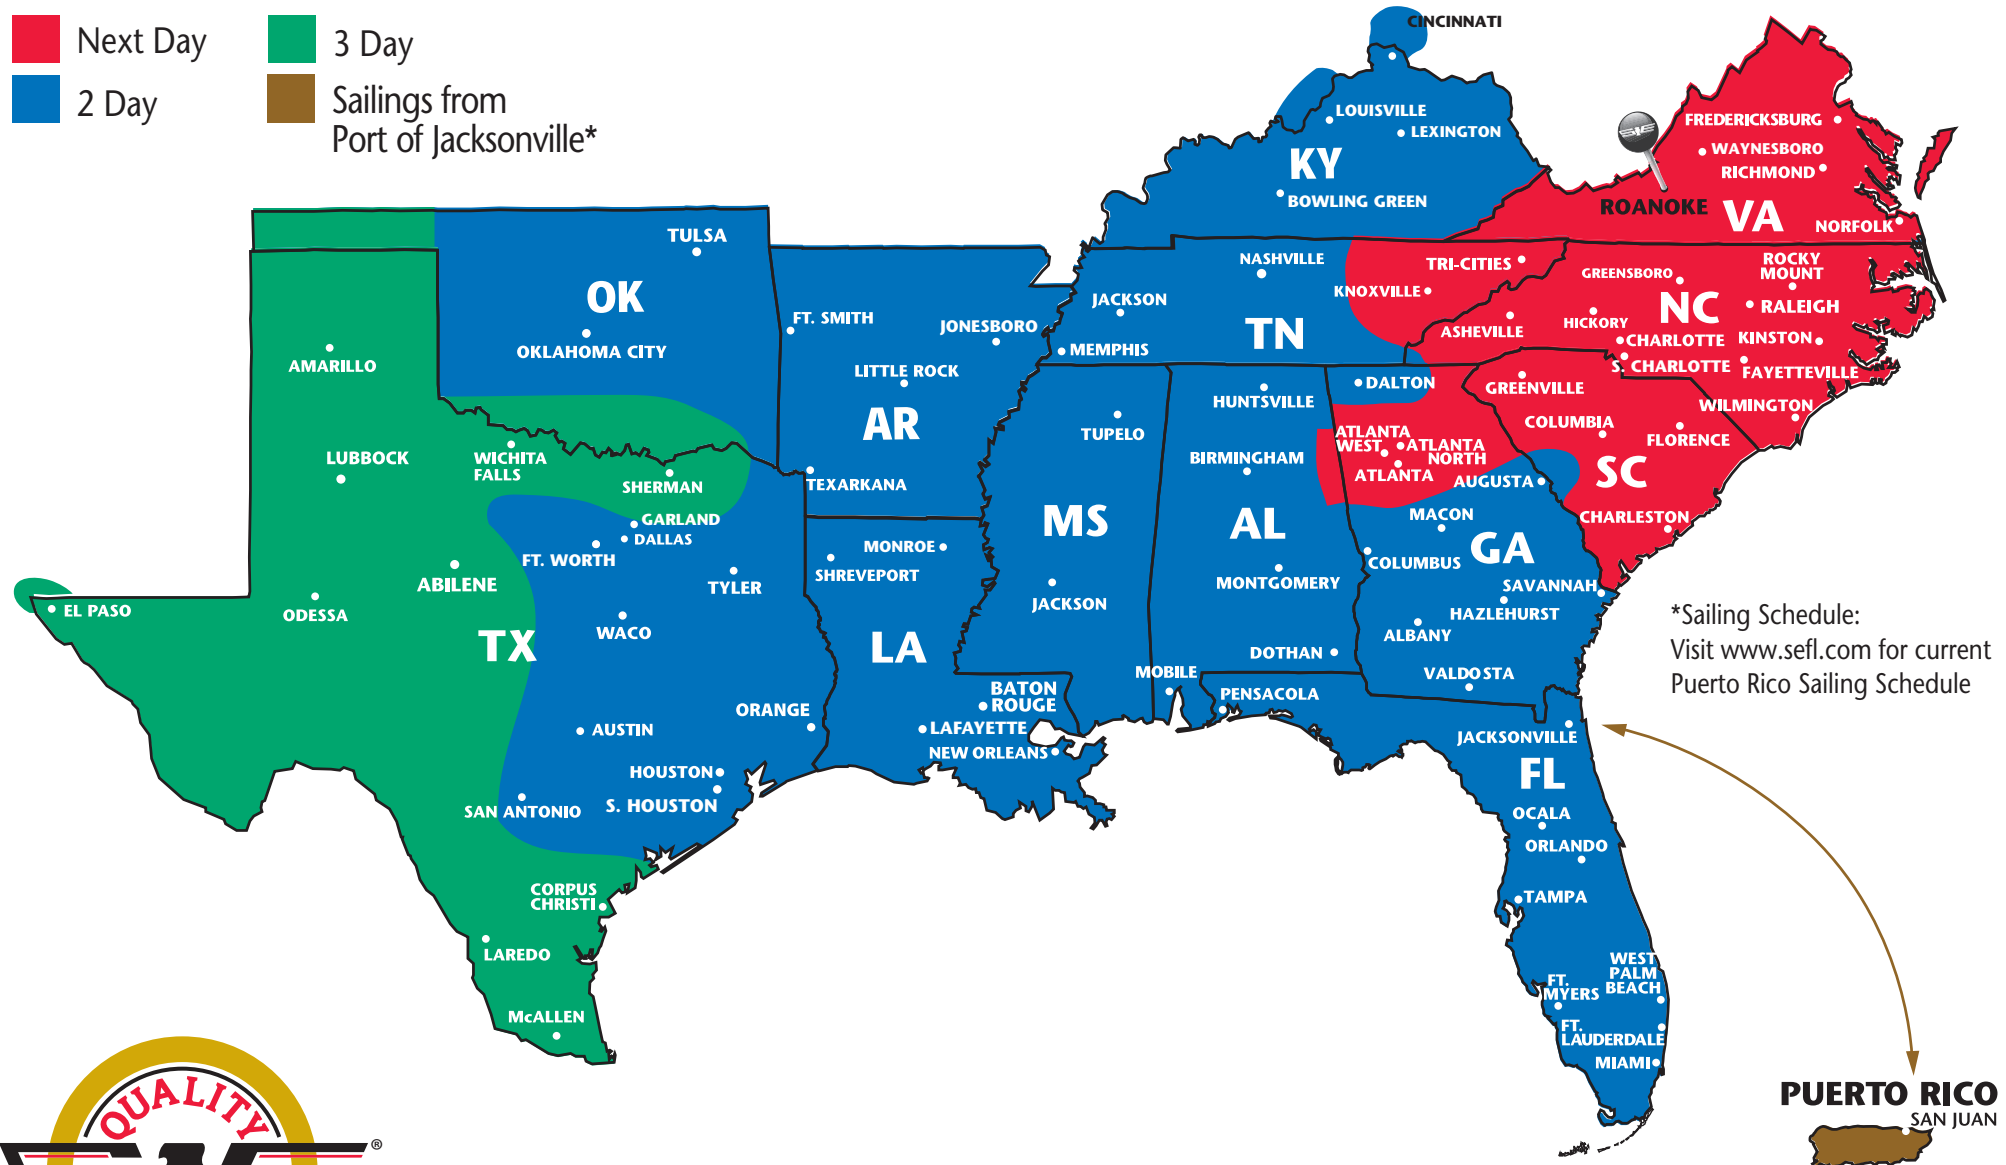

# SOUTHEASTERN FREIGHT LINES TRANSIT TIMES

## ROANOKE, VIRGINIA

Next Day  
2 Day

3 Day  
Sailings from Port of Jacksonville\*

SOUTHEASTERN FREIGHT LINES

352 Simmons Drive ■ Cloverdale, VA 24077 ■ 540-992-5530 ■ 800-446-7335 ■ 540-992-6110 FAX

FOR GUARANTEED SERVICES 866-733-5733 ■ [www.sefl.com](http://www.sefl.com)

*Some outlying zips may require additional day(s) transit. Refer to [www.sefl.com](http://www.sefl.com) for exact transit times.*

**PUERTO RICO**  
SAN JUAN

1900128  
03/2020