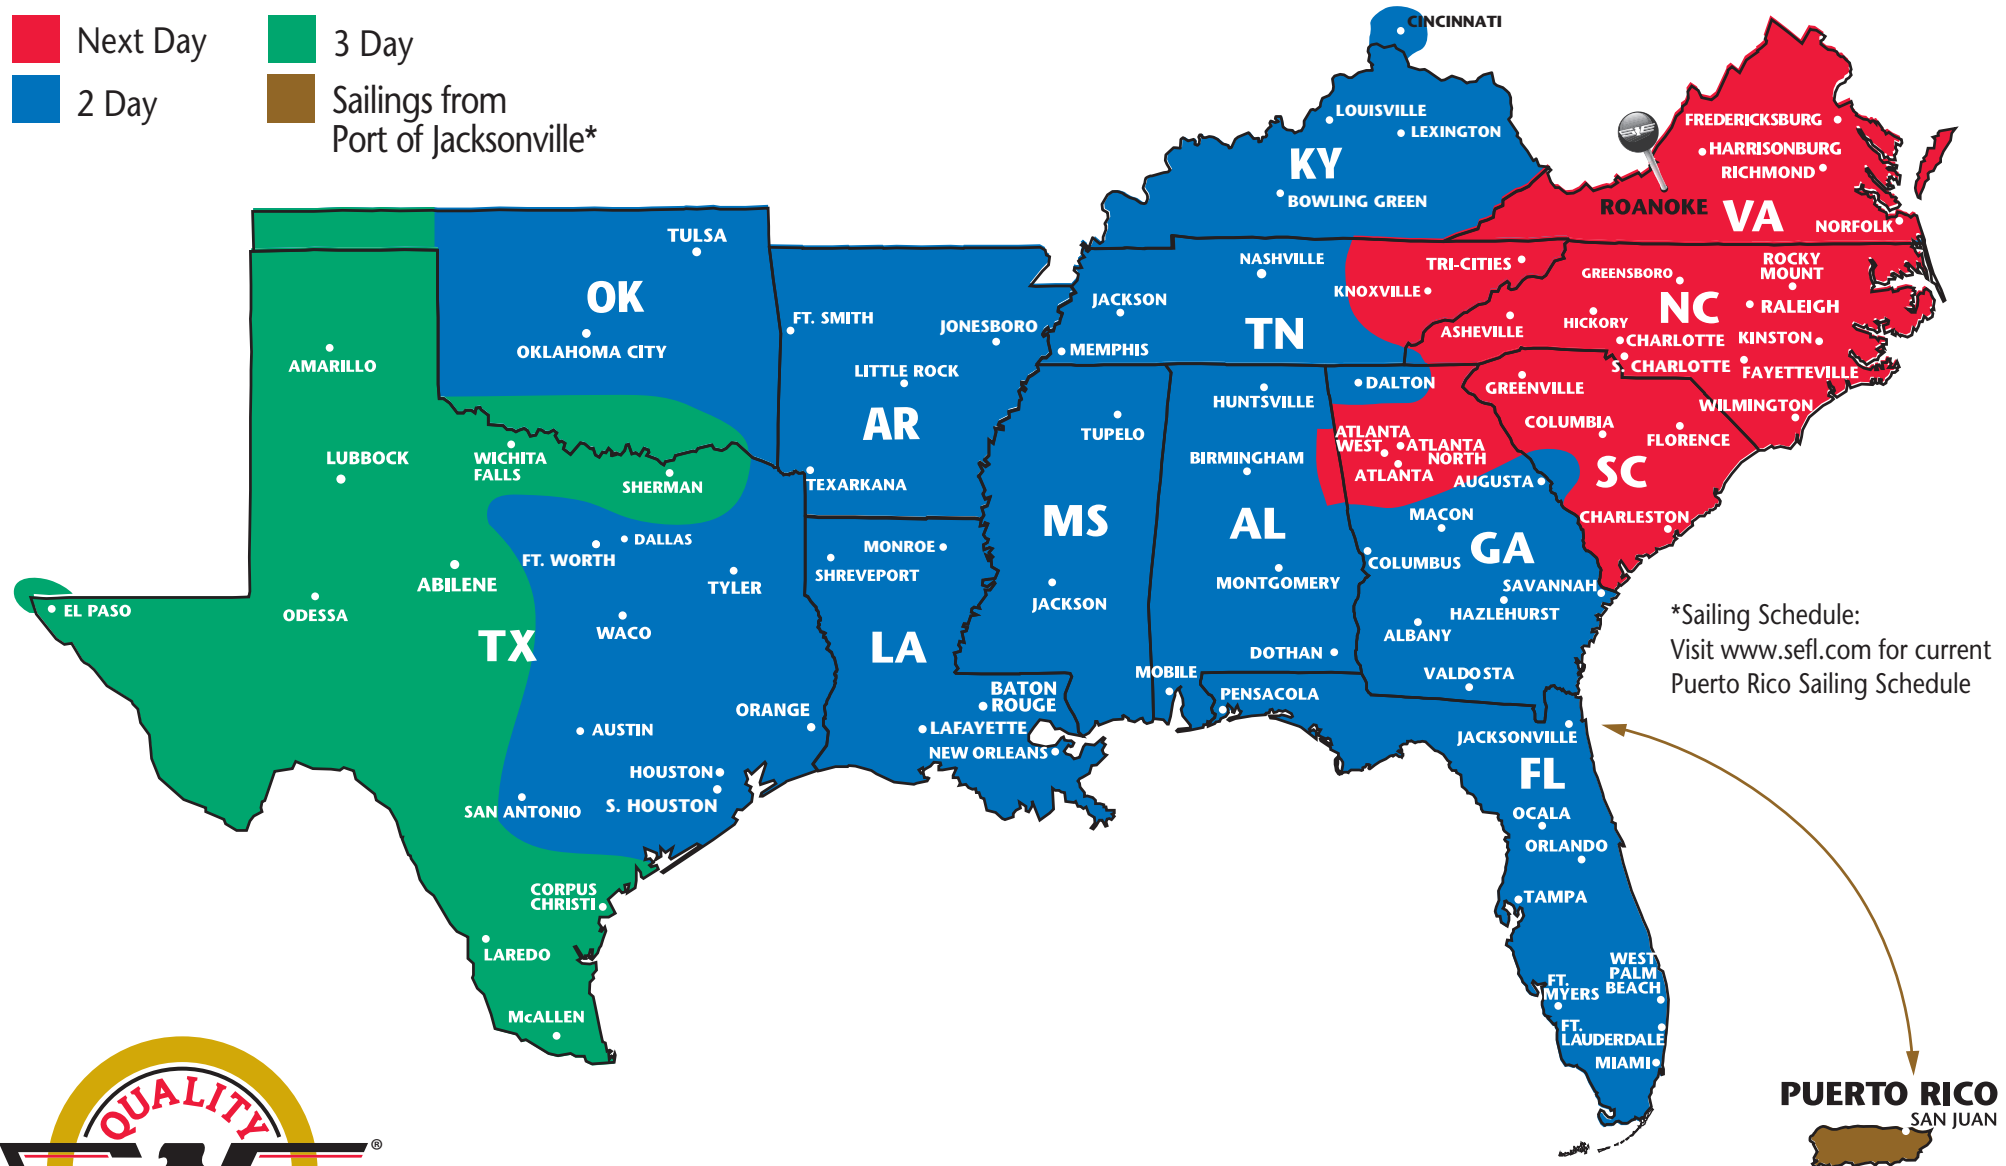

# The Most Dependable North American Coverage

ROANOKE, VIRGINIA

## PARTNERS AND REGIONS

- ★ **Southeastern Freight Lines**  
AL, AR, FL, GA, KY, LA, MS, NC, OK, PR, SC, TN, TX, VA
- ★ **A. Duie Pyle**  
CT, DE, MA, MD, ME, NH, NJ, NY, PA, RI, VT
- ★ **Central Arizona Freight**  
AZ, NM
- ★ **Dayton Freight Lines**  
IL, IN, MI, MN, MO, OH, WI
- ★ **Midwest Motor Express**  
CO, IA, KS, MN, MT, ND, NE, SD, UT, WY
- ★ **Oak Harbor Freight Lines**  
CA, ID, NV, OR, WA
- ★ **Honolulu Freight**  
HI (outbound only)
- ★ **Lynden Transport**  
AK (outbound only)
- ★ **Canada Service**  
Canada (inbound & outbound)
- ★ **Mexico Service**  
Mexico (inbound & outbound)

# SOUTHEASTERN FREIGHT LINES TRANSIT TIMES

## ROANOKE, VIRGINIA

- Next Day
- 3 Day
- 2 Day
- Sailings from Port of Jacksonville\*

\*Sailing Schedule:  
Visit [www.sefl.com](http://www.sefl.com) for current  
Puerto Rico Sailing Schedule

**SOUTHEASTERN FREIGHT LINES**