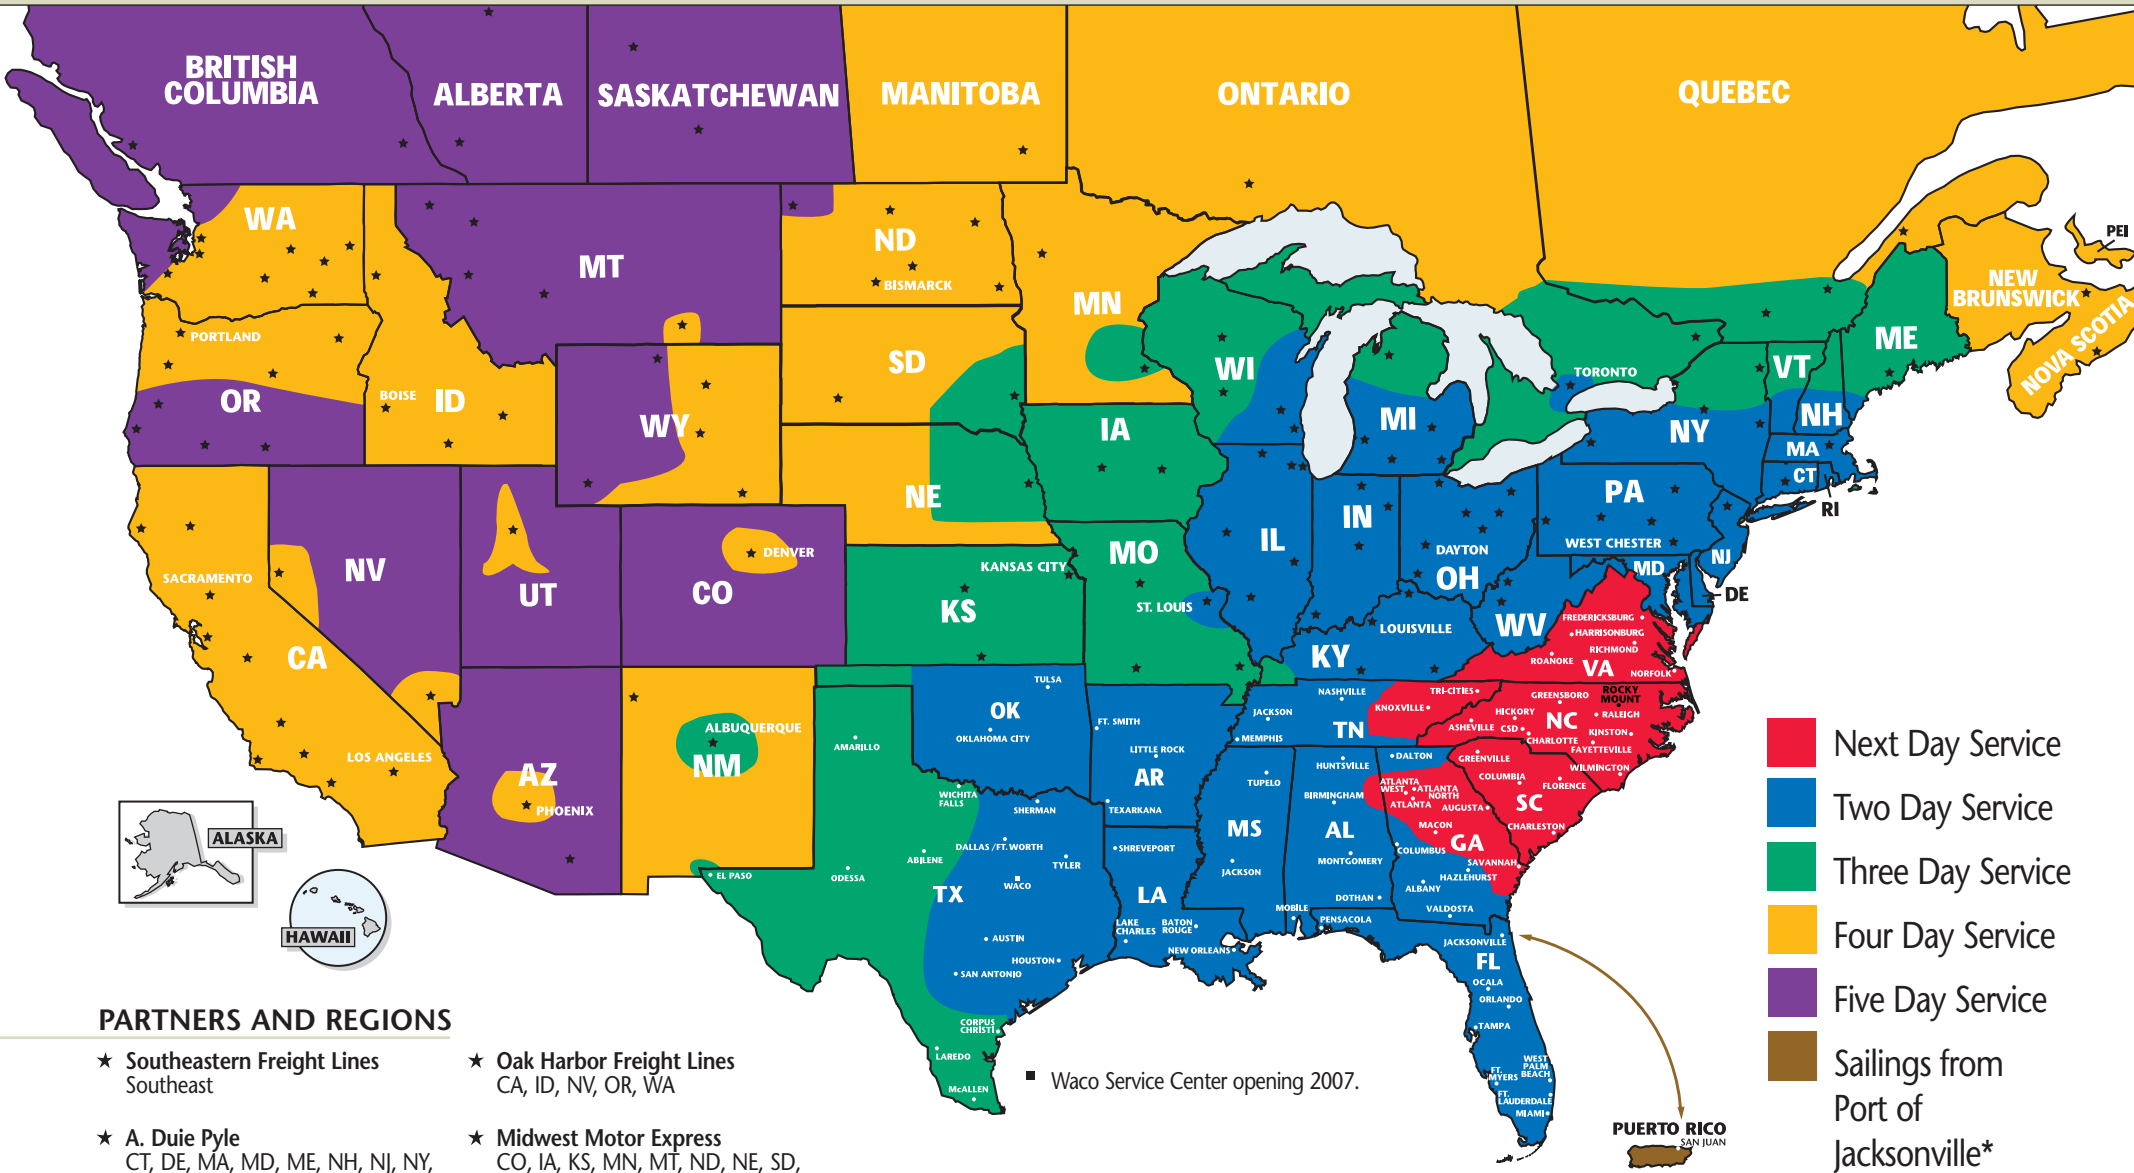

# SOUTHEASTERN FREIGHT LINES TRANSIT TIMES

## ROCKY MOUNT, NORTH CAROLINA

- Next Day Service
- Three Day Service
- Direct Loading Inbound and Outbound Facilities
- Two Day Service
- Sailings from Port of Jacksonville\*

**SOUTHEASTERN FREIGHT LINES**

## ROCKY MOUNT, NORTH CAROLINA

### PARTNERS AND REGIONS

- ★ Southeastern Freight Lines  
Southeast
- ★ Oak Harbor Freight Lines  
CA, ID, NV, OR, WA
- ★ A. Duie Pyle  
CT, DE, MA, MD, ME, NH, NJ, NY,  
PA, RI, VT
- ★ Midwest Motor Express  
CO, IA, KS, MN, MT, ND, NE, SD,  
UT, WY
- ★ Quik X Transportation  
Canada
- ★ Honolulu Freight  
HI (outbound only);
- ★ Dayton Freight Lines  
IL, IN, KY, MI, MN, MO,  
OH, WI
- ★ Lynden Transport  
AK (outbound only)