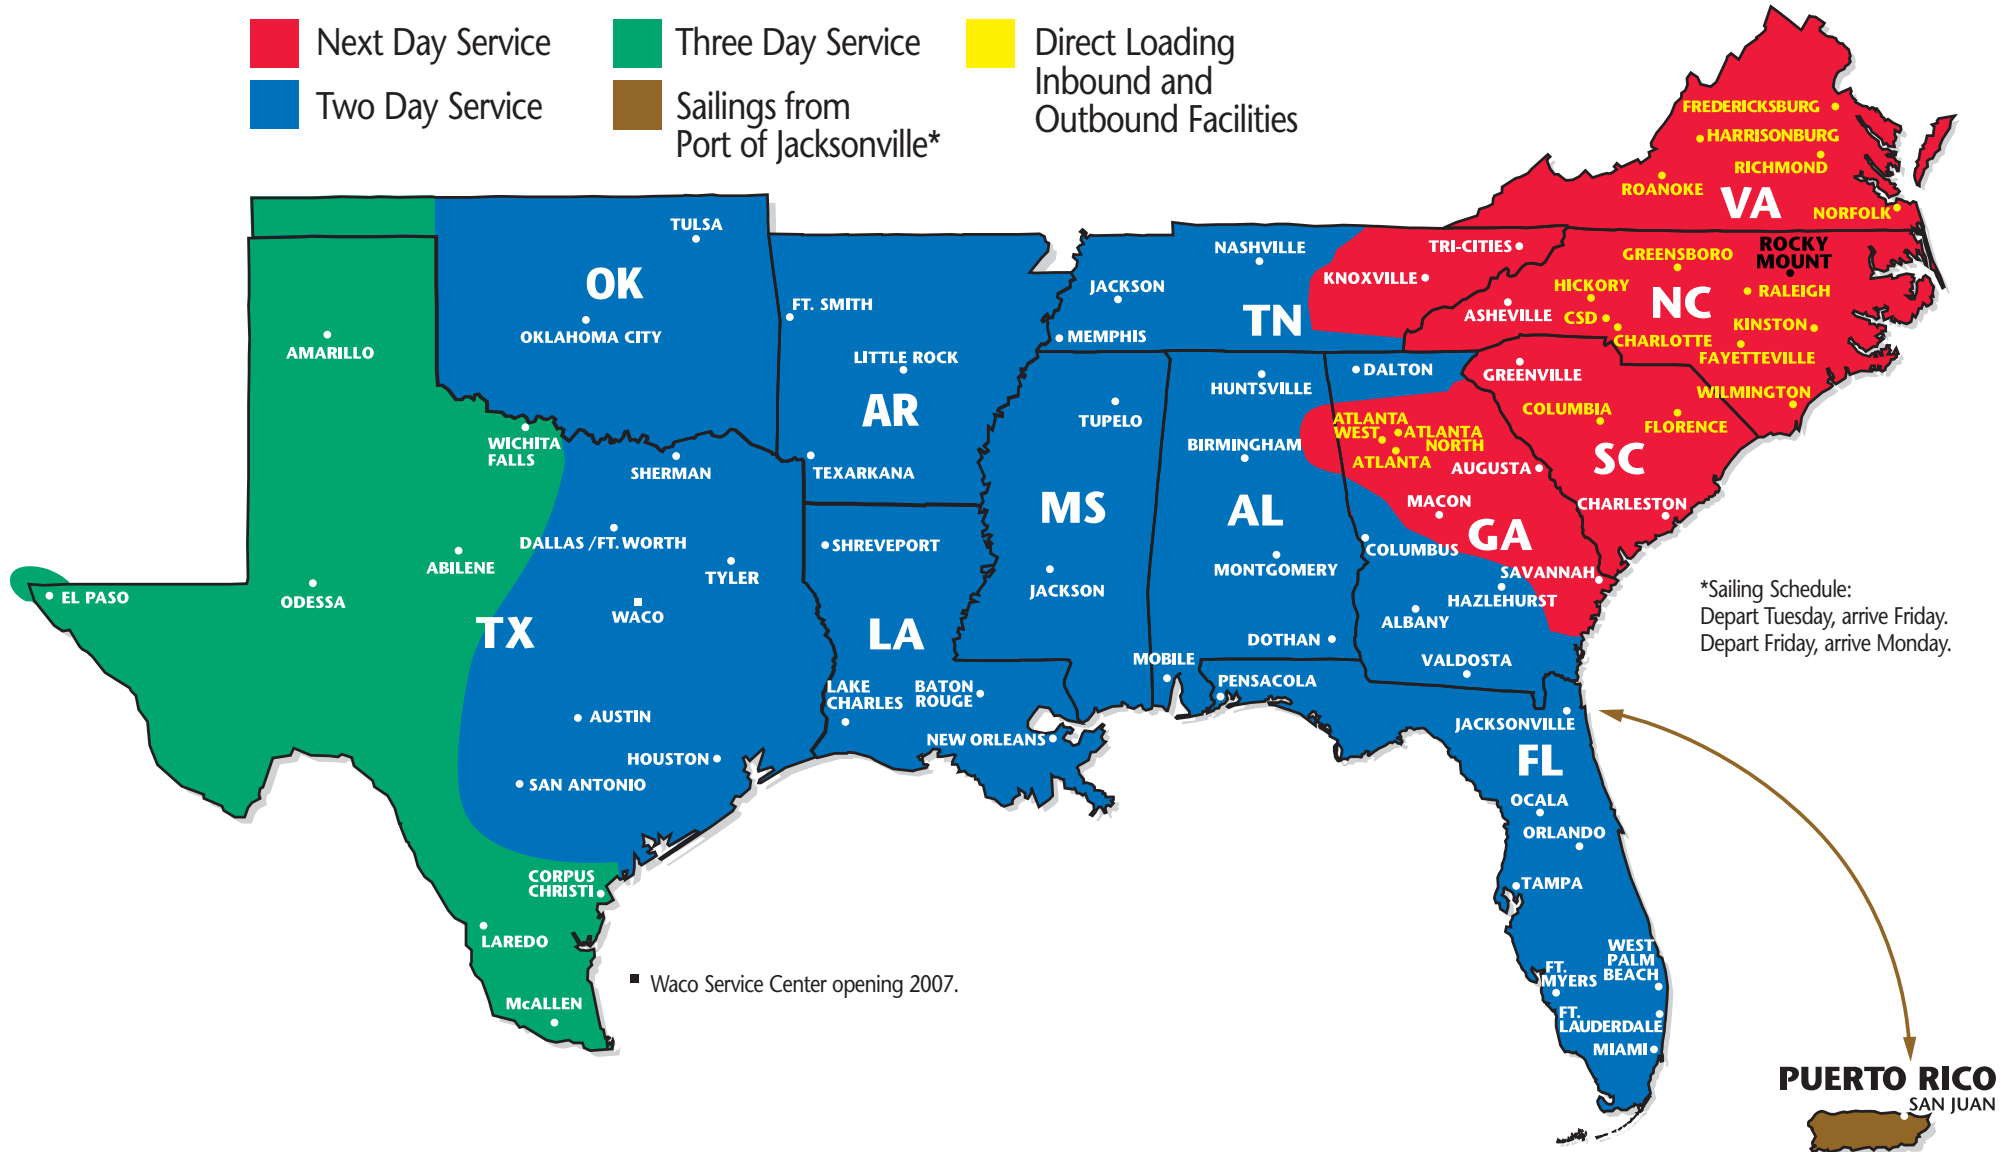

# SOUTHEASTERN FREIGHT LINES TRANSIT TIMES

## ROCKY MOUNT, NORTH CAROLINA

- Next Day Service
- Three Day Service
- Direct Loading Inbound and Outbound Facilities
- Two Day Service
- Sailings from Port of Jacksonville\*

**SOUTHEASTERN FREIGHT LINES**

## ROCKY MOUNT, NORTH CAROLINA

### PARTNERS AND REGIONS

- ★ Southeastern Freight Lines  
Southeast
- ★ Oak Harbor Freight Lines  
CA, ID, NV, OR, WA
- ★ A. Duie Pyle  
CT, DE, MA, MD, ME, NH, NJ, NY,  
PA, RI, VT
- ★ Midwest Motor Express  
CO, IA, KS, MN, MT, ND, NE, SD,  
UT, WY
- ★ Quik X Transportation  
Canada
- ★ Honolulu Freight  
HI (outbound only);
- ★ Dayton Freight Lines  
IL, IN, KY, MI, MN, MO,  
OH, WI
- ★ Lynden Transport  
AK (outbound only)